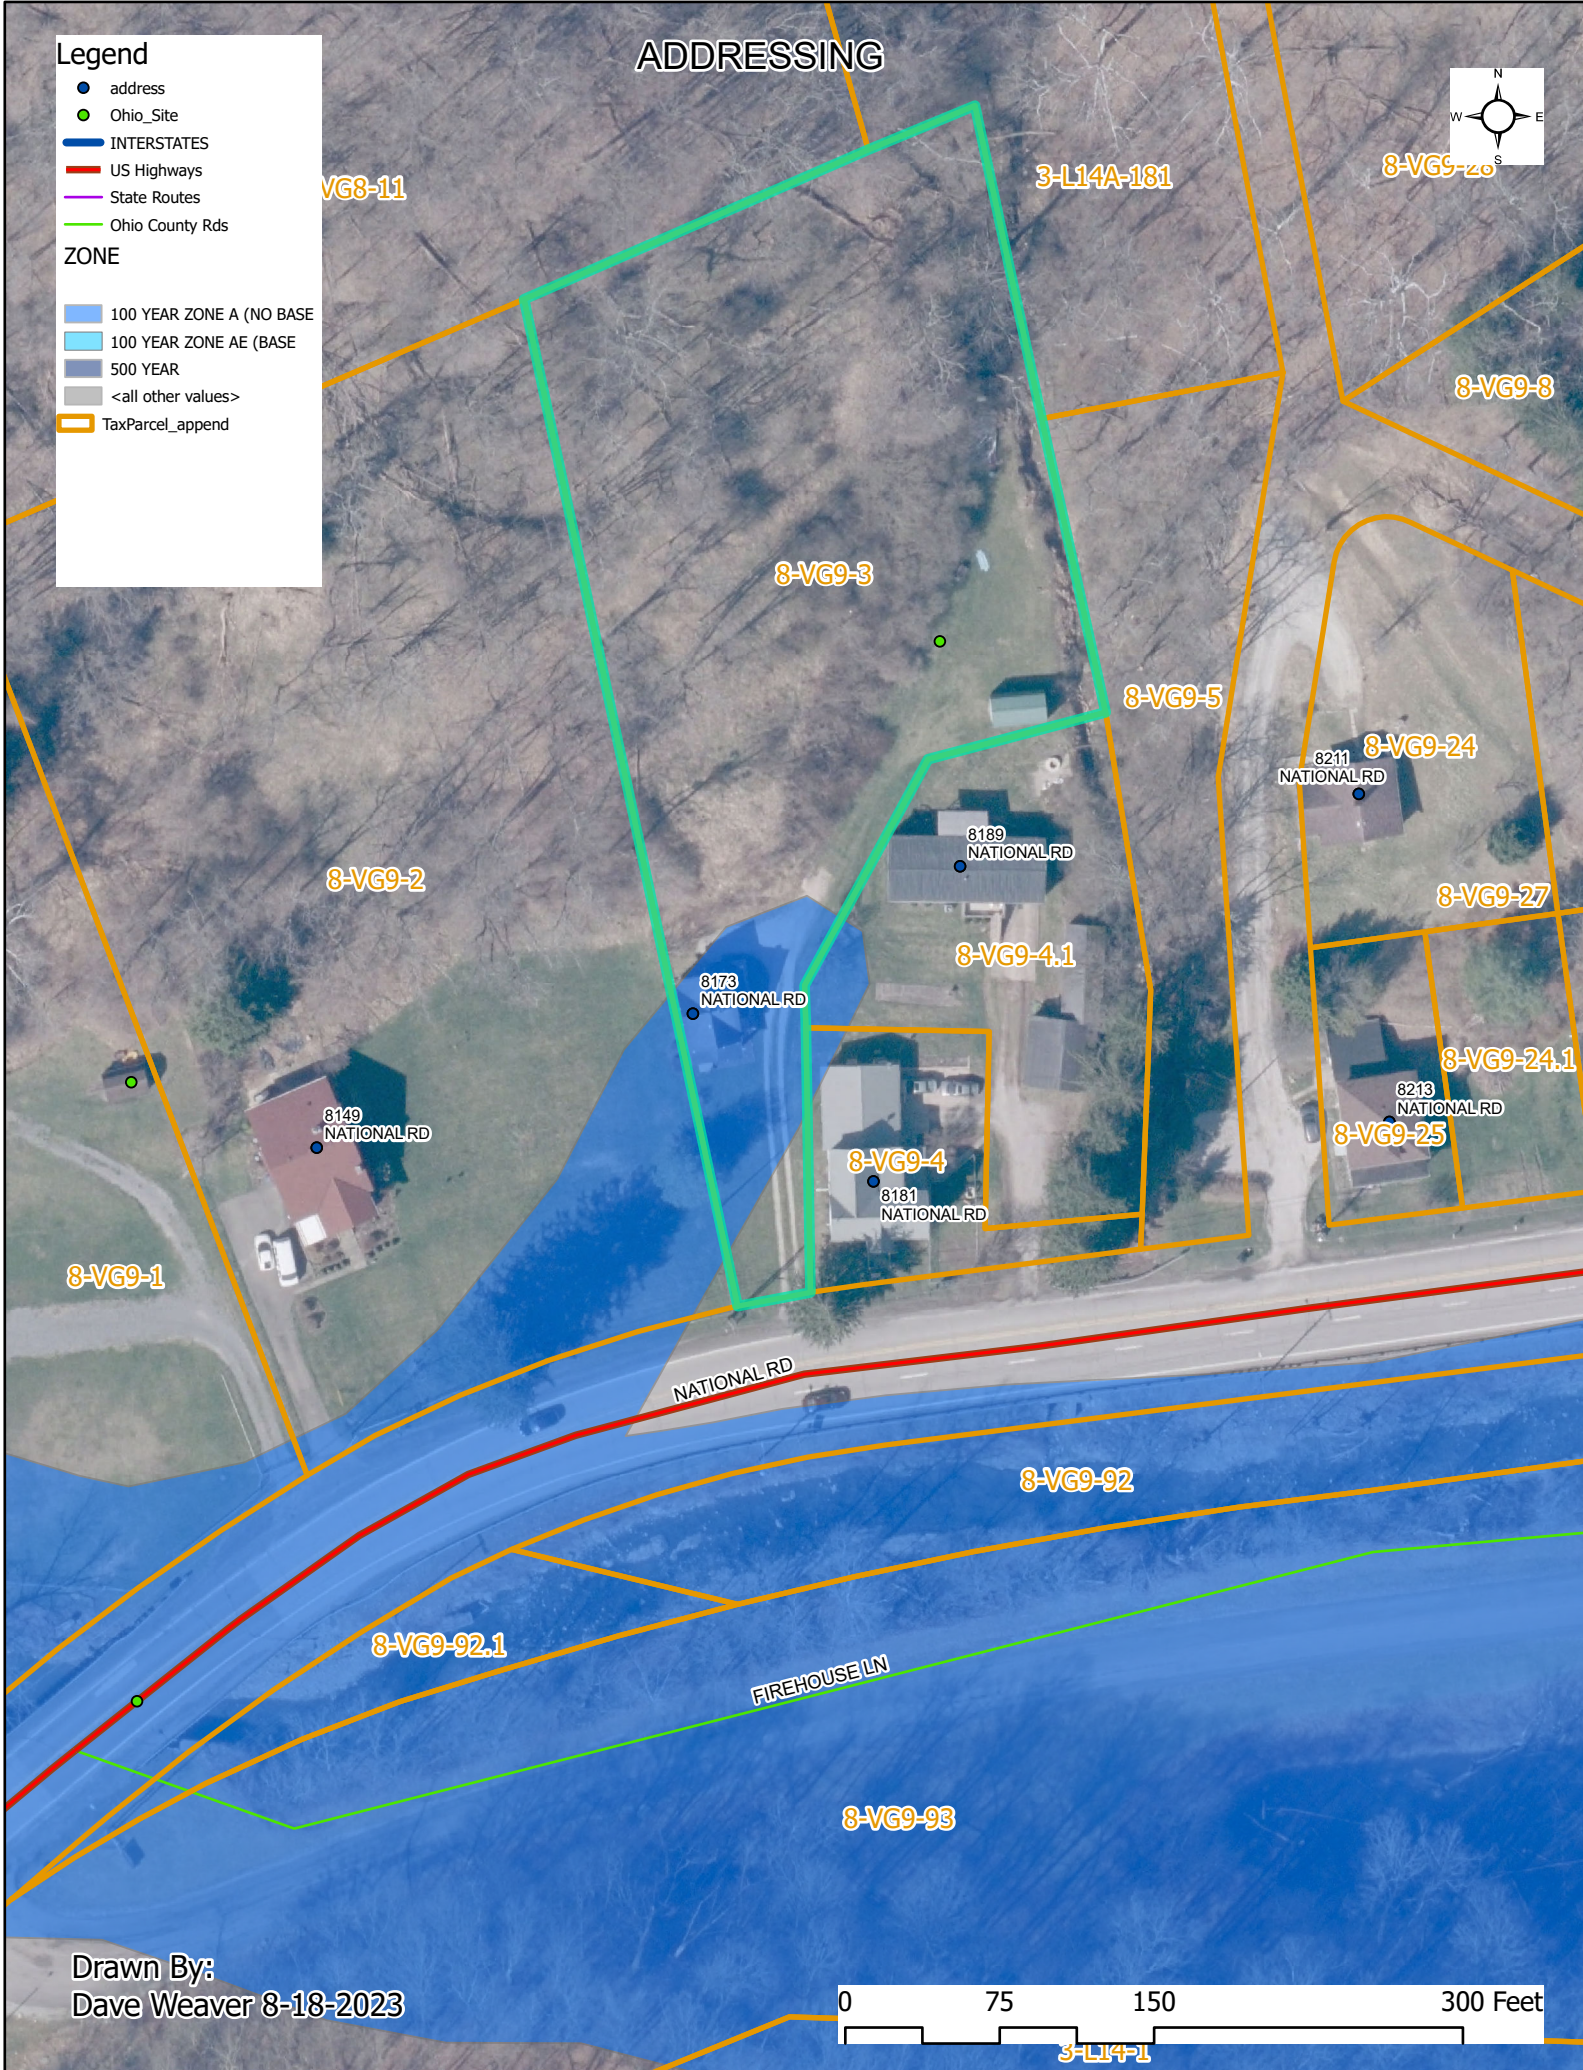

ADDRESSING

Legend

- address
- Ohio_Site
- INTERSTATES
- US Highways
- State Routes
- Ohio County Rds

ZONE

- 100 YEAR ZONE A (NO BASE)
- 100 YEAR ZONE AE (BASE)
- 500 YEAR
- <all other values>
- TaxParcel_append

Drawn By:
Dave Weaver 8-18-2023

3-L14A-1