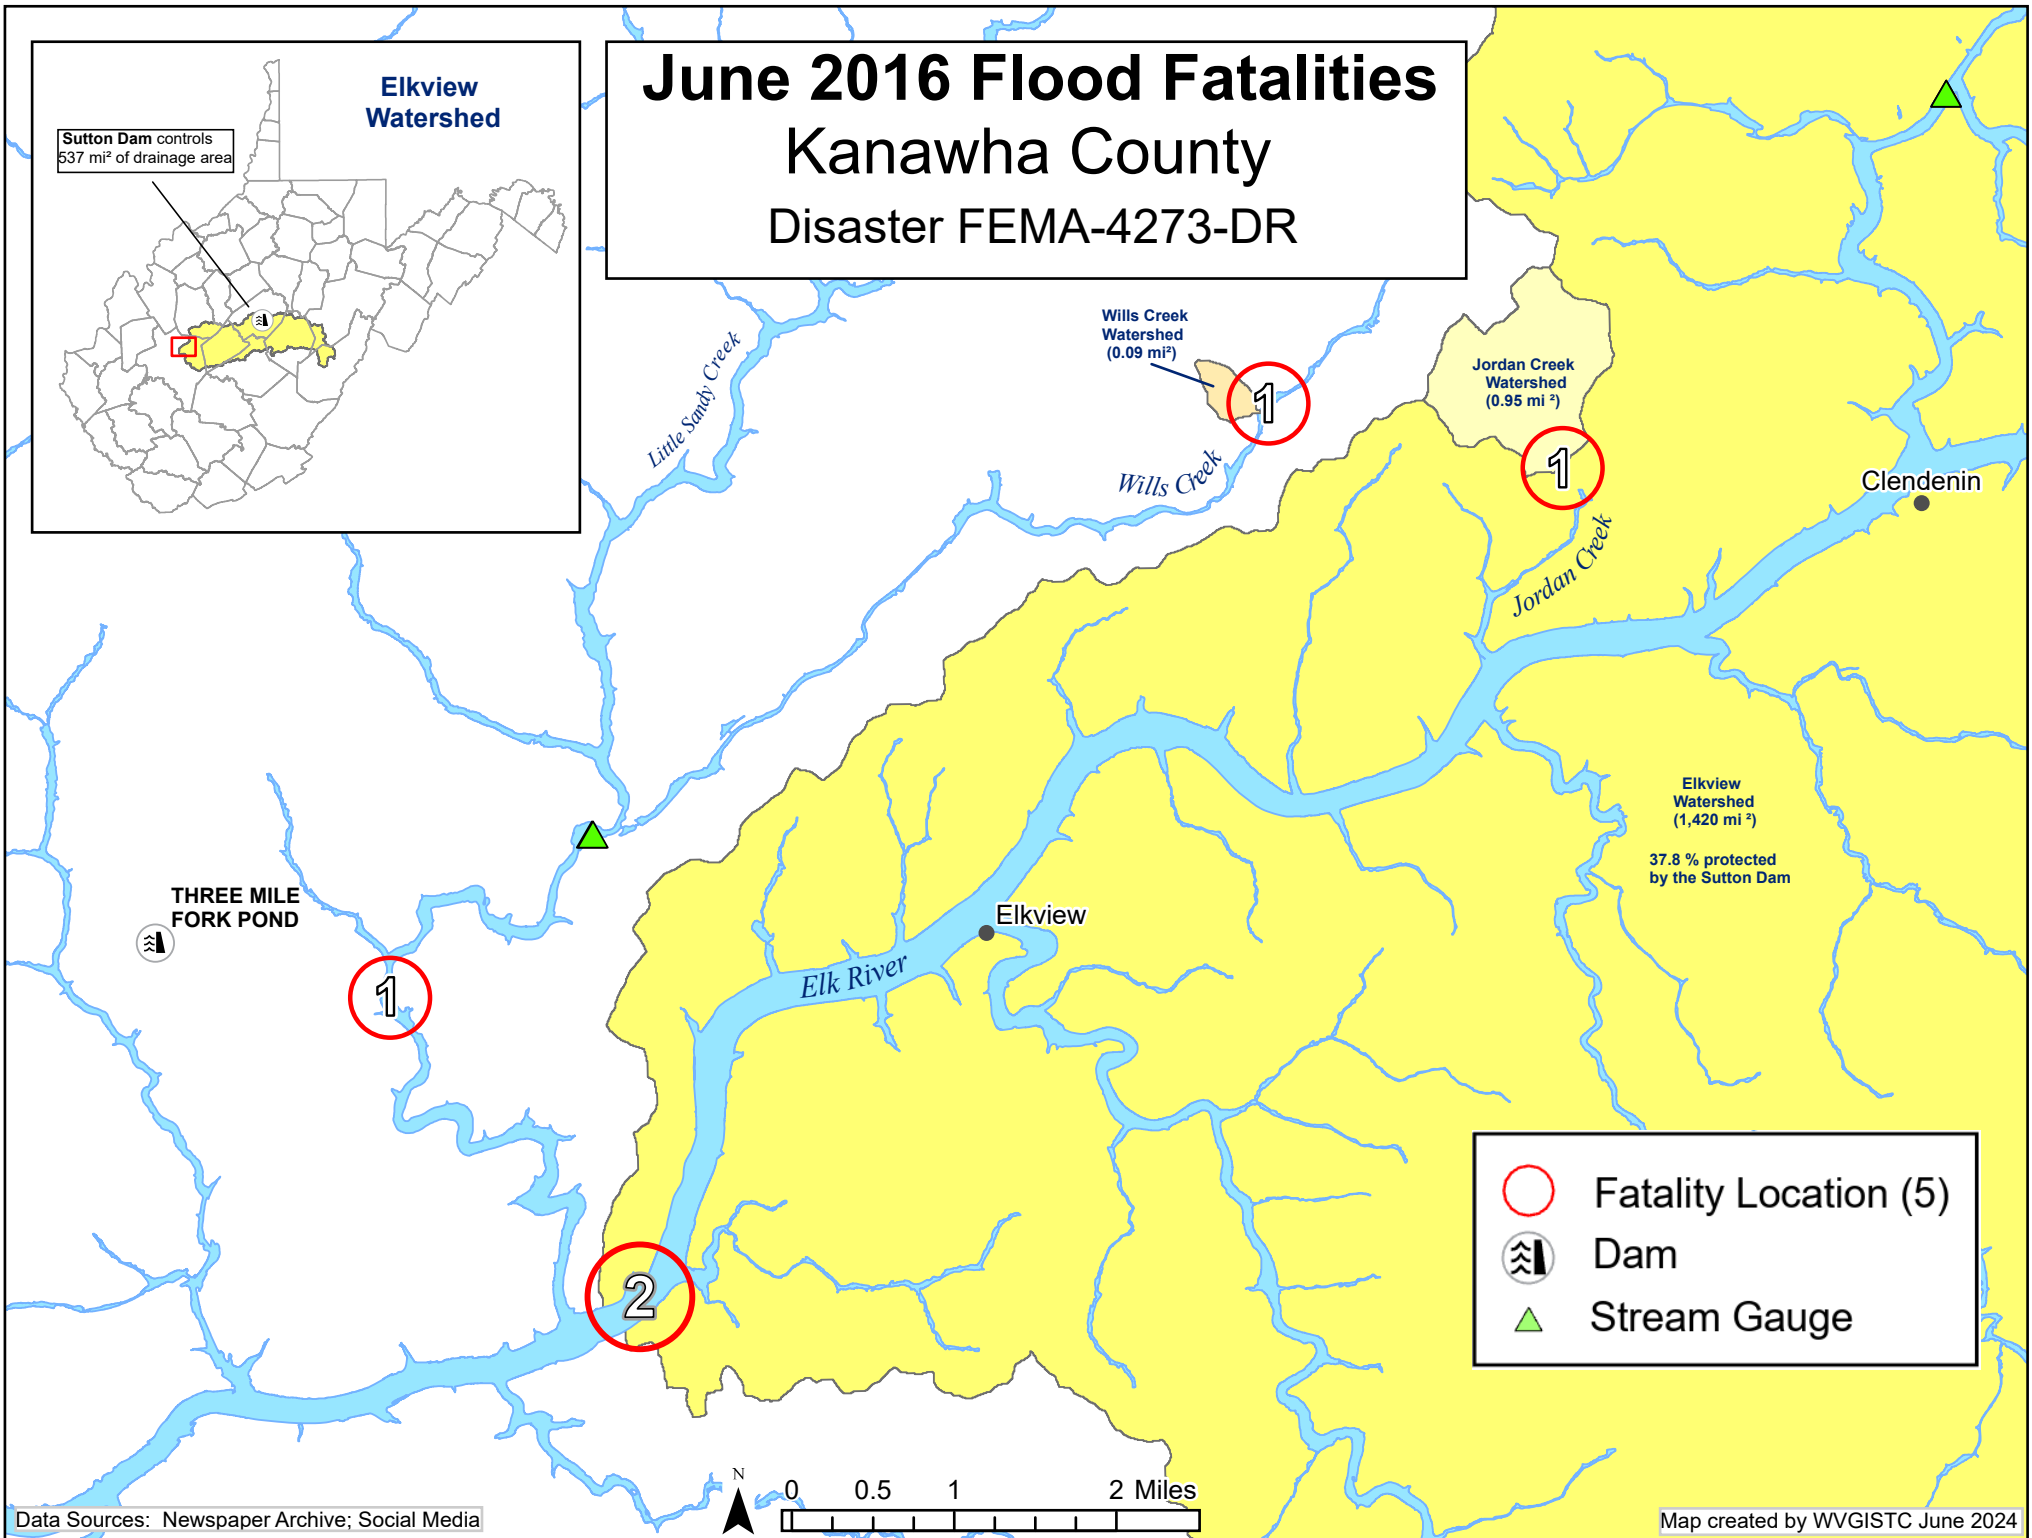

June 2016 Flood Fatalities

Disaster FEMA-4273-DR

23 lives were lost across the state.
 18 counties were eligible to apply for assistance under the Hazard Mitigation Grant Program.

Data Source: FEMA

Map created by WVGISTC February 2024

June 2016 Flood Fatalities

Disaster FEMA-4273-DR

June 2016 Flood Fatalities Kanawha County Disaster FEMA-4273-DR

June 2016 Flood Fatalities

Disaster FEMA-4273-DR

Fatality Location (5)

June 2016 Flood Fatalities

Disaster FEMA-4273-DR