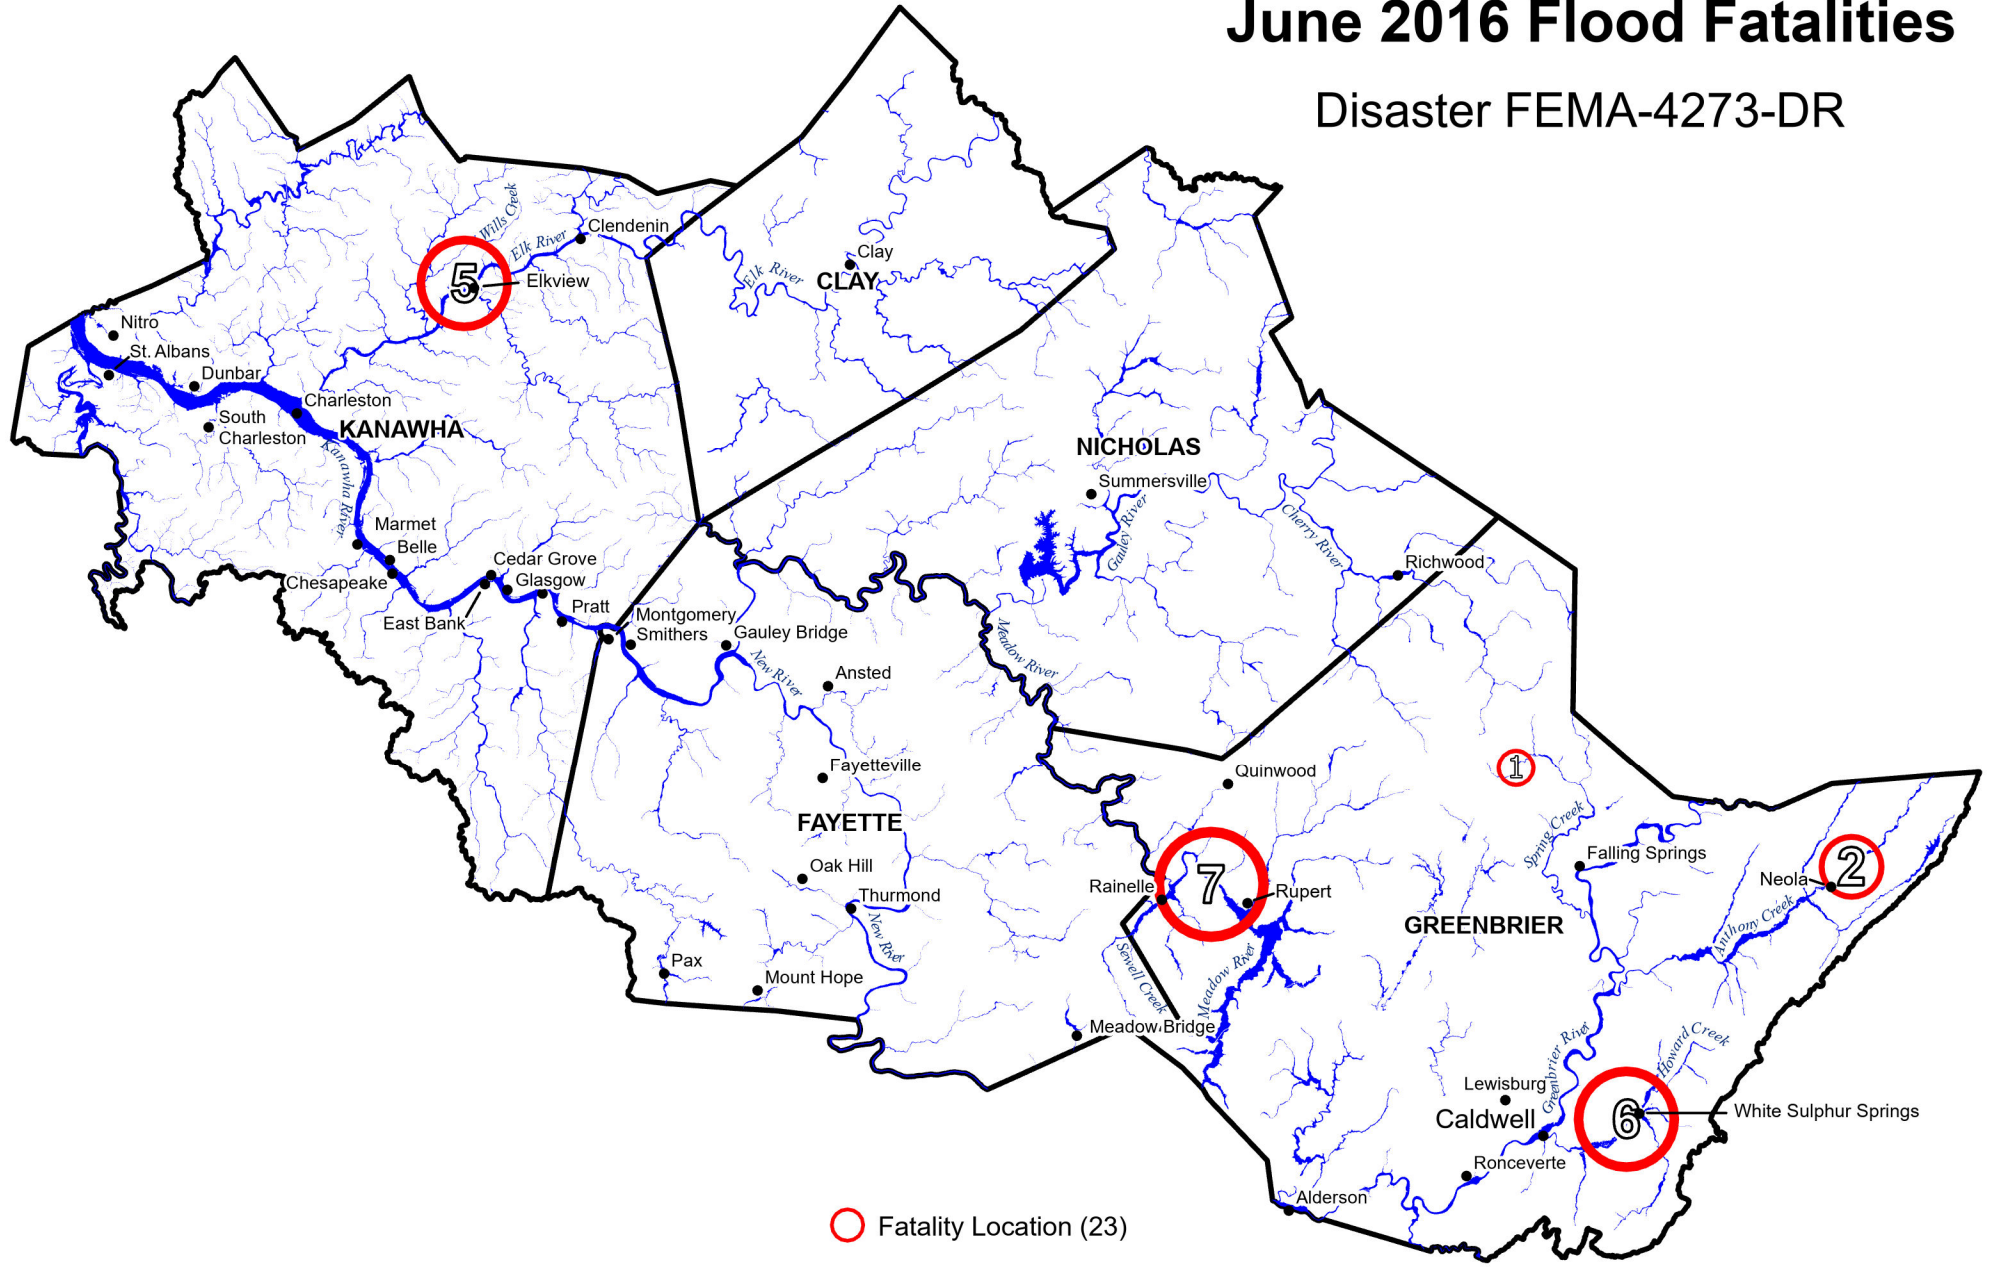

June 2016 Flood Fatalities

Disaster FEMA-4273-DR

23 lives were lost across the state.
 18 counties were eligible to apply for assistance under the Hazard Mitigation Grant Program.

Data Source: FEMA

Map created by WVGISTC February 2024

June 2016 Flood Fatalities

Disaster FEMA-4273-DR

June 2016 Flood Fatalities Kanawha County Disaster FEMA-4273-DR

June 2016 Flood Fatalities

Disaster FEMA-4273-DR

Fatality Location (5)

June 2016 Flood Fatalities

Disaster FEMA-4273-DR