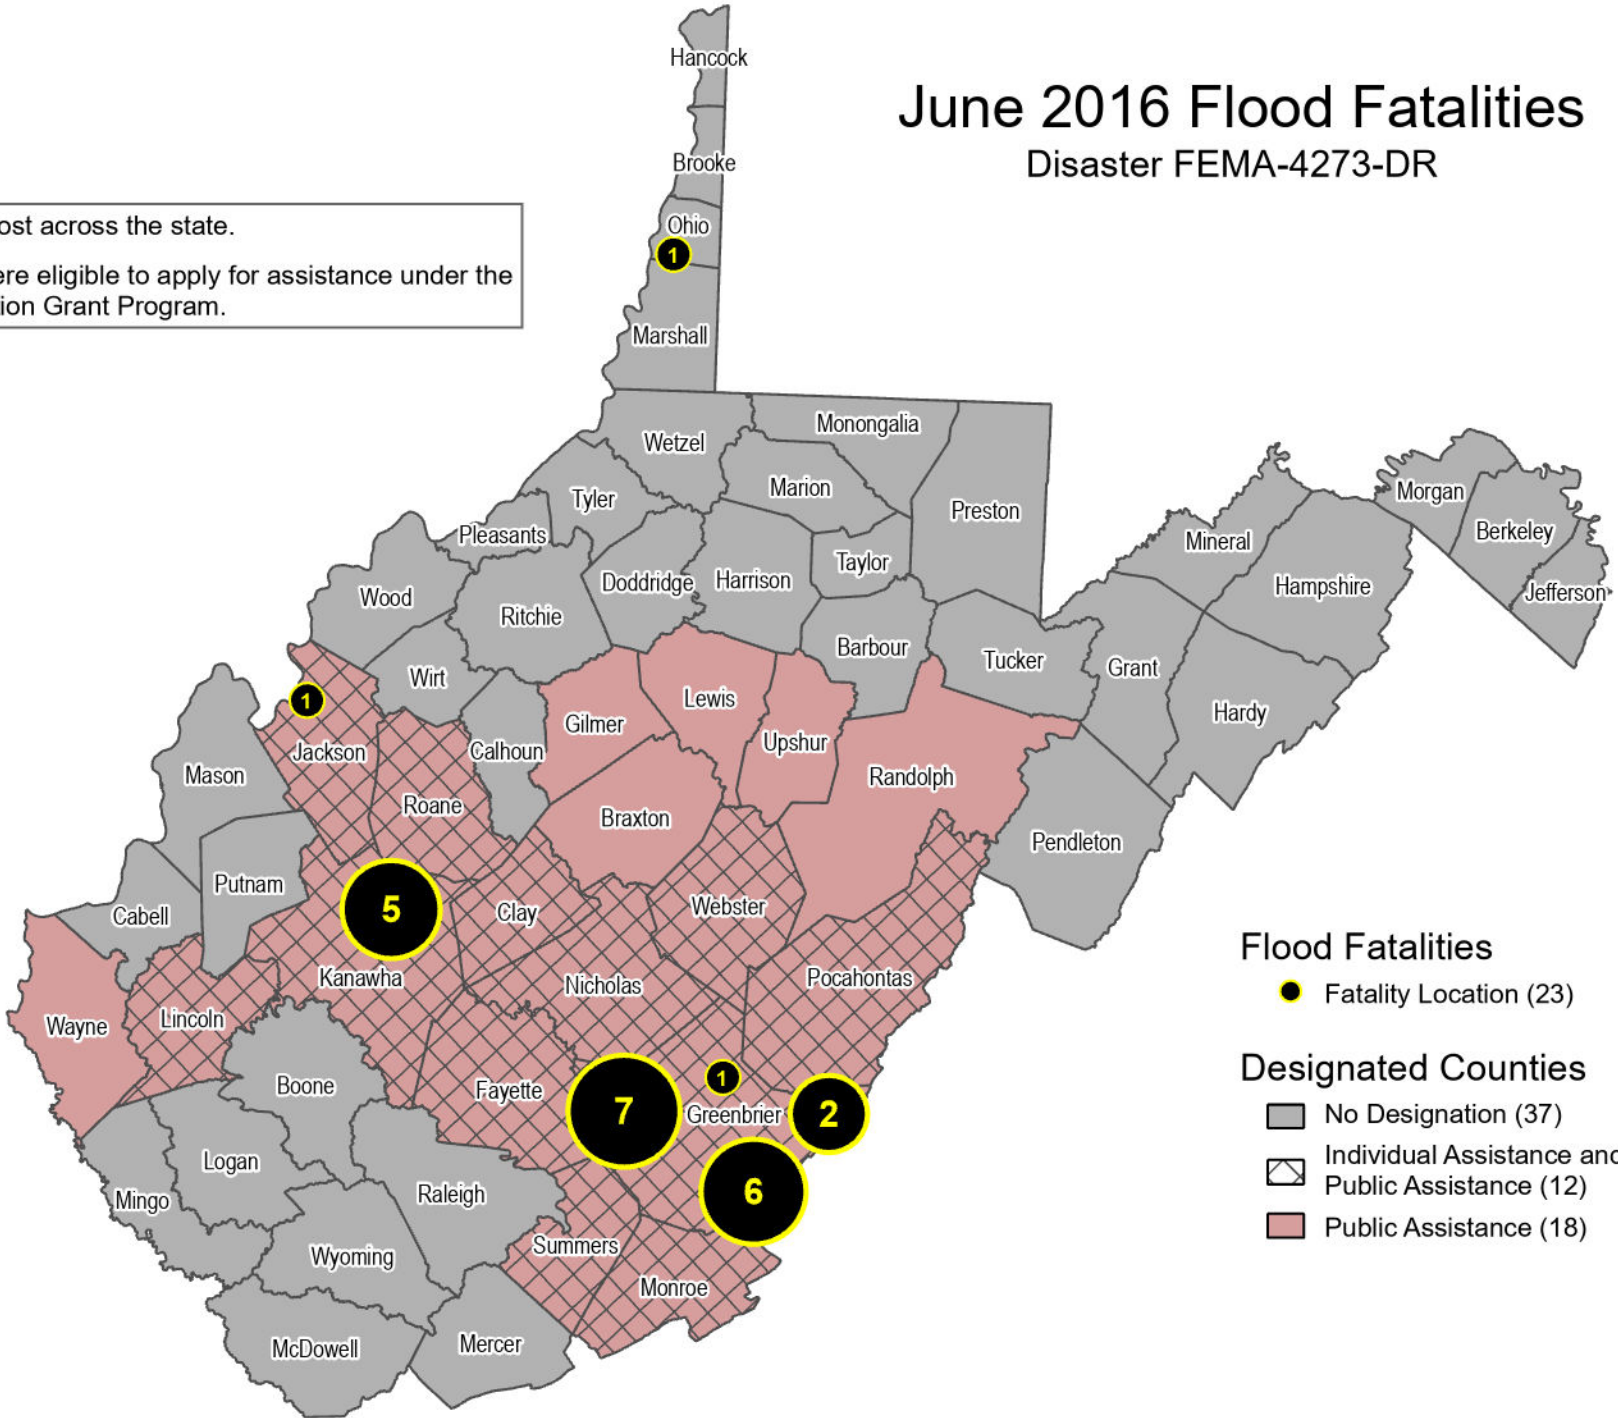

June 2016 Flood Fatalities

Disaster FEMA-4273-DR

23 lives were lost across the state.
 18 counties were eligible to apply for assistance under the Hazard Mitigation Grant Program.

Data Source: FEMA

Map created by WVGISTC February 2024

June 2016 Flood Fatalities

Disaster FEMA-4273-DR

June 2016 Flood Fatalities Kanawha County Disaster FEMA-4273-DR

June 2016 Flood Fatalities

Disaster FEMA-4273-DR

Fatality Location (5)

June 2016 Flood Fatalities

Disaster FEMA-4273-DR