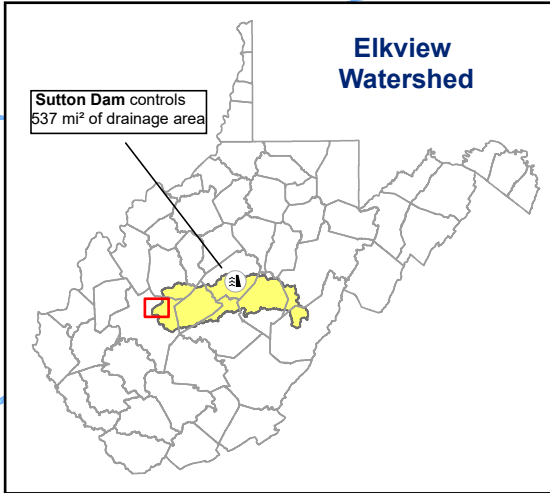

June 2016 Flood Fatalities

Disaster FEMA-4273-DR

23 lives were lost across the state.
 18 counties were eligible to apply for assistance under the Hazard Mitigation Grant Program.

Data Source: FEMA

Map created by WVGISTC February 2024

June 2016 Flood Fatalities

Disaster FEMA-4273-DR

June 2016 Flood Fatalities Kanawha County Disaster FEMA-4273-DR

June 2016 Flood Fatalities

Disaster FEMA-4273-DR

Fatality Location (5)

June 2016 Flood Fatalities