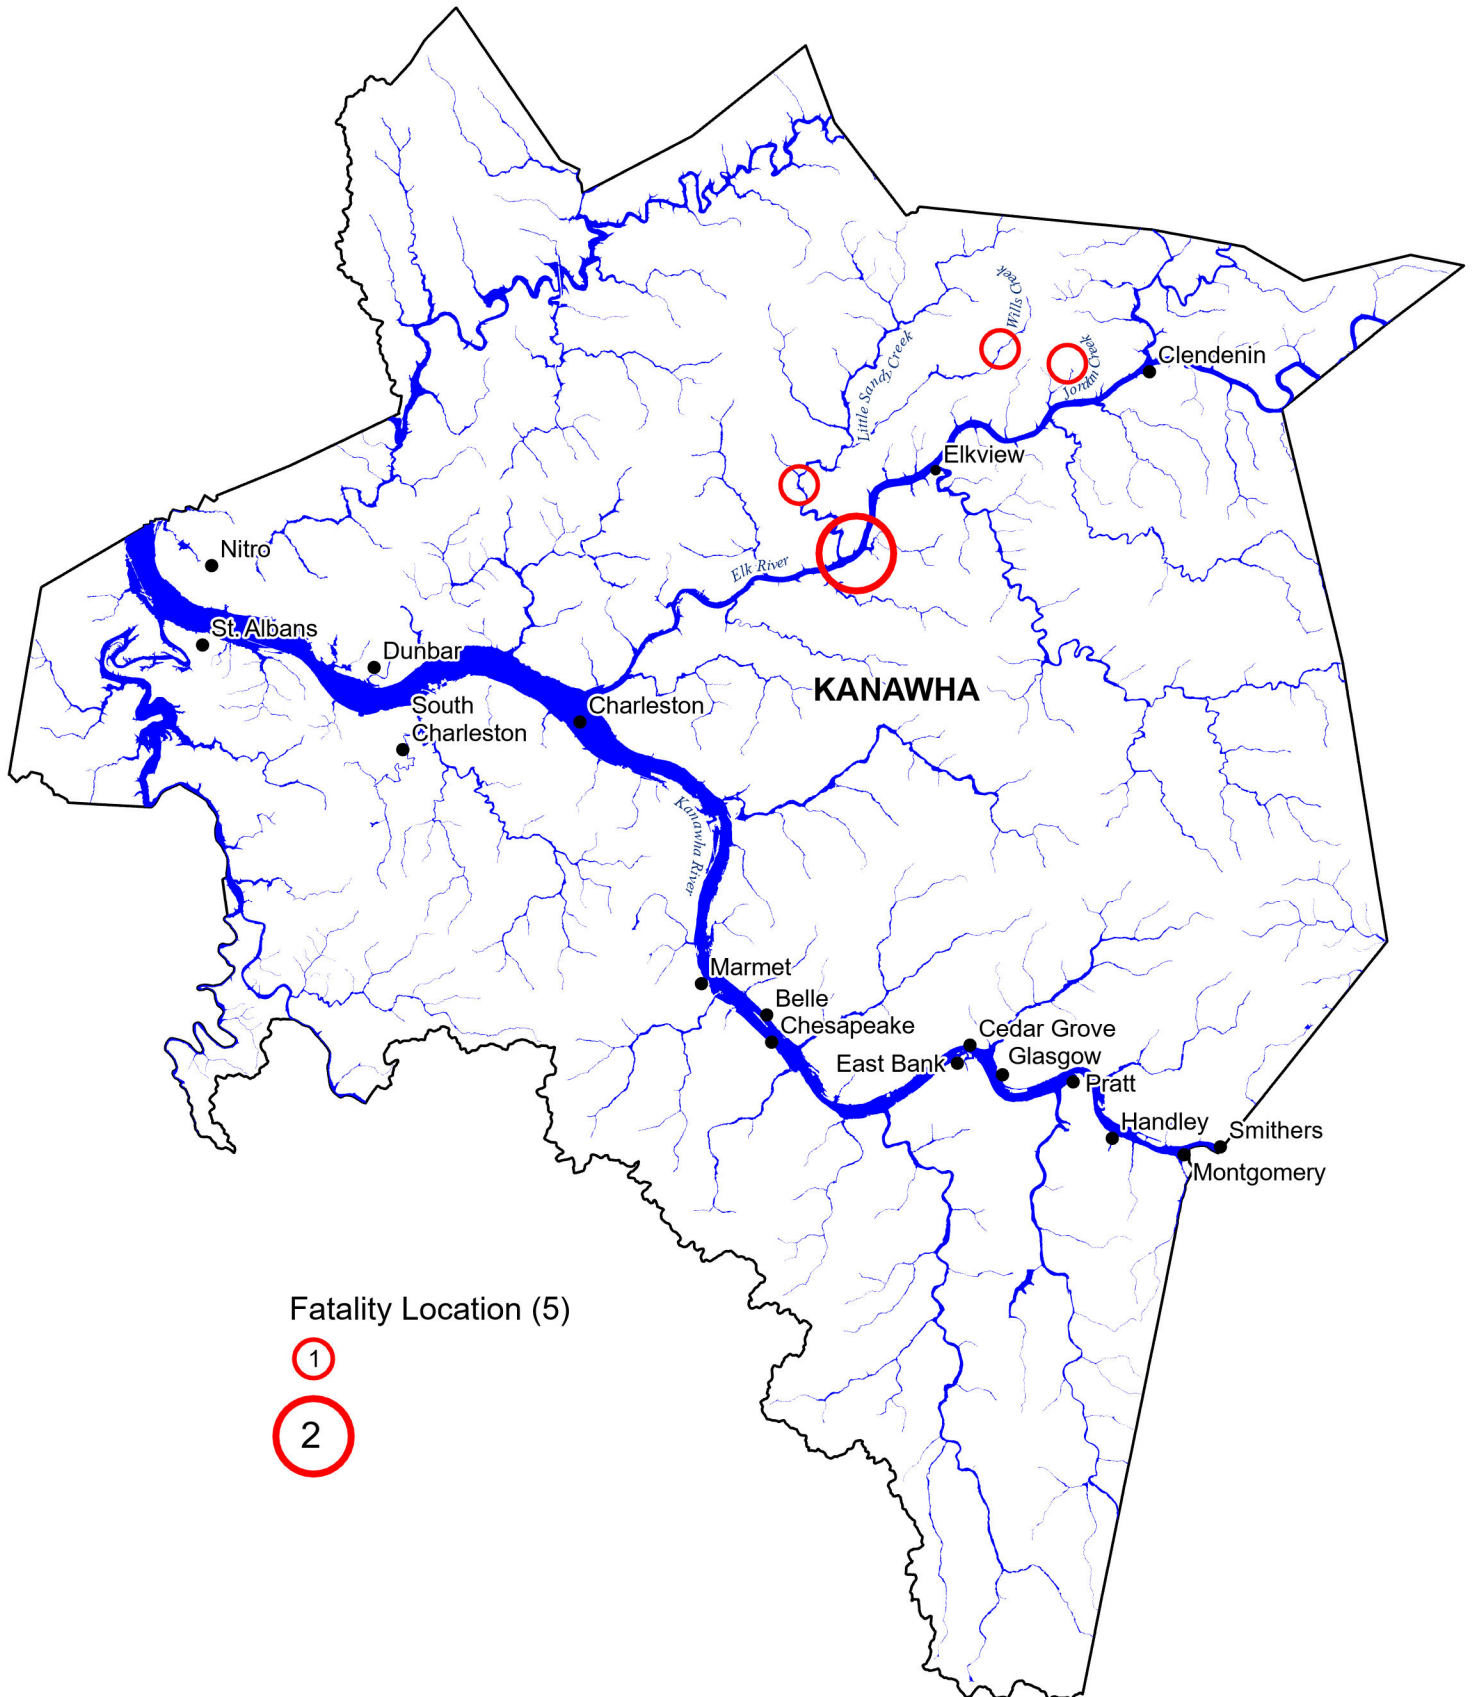

June 2016 Flood Fatalities

Disaster FEMA-4273-DR

23 lives were lost across the state.
 18 counties were eligible to apply for assistance under the Hazard Mitigation Grant Program.

Data Source: FEMA

Map created by WVGISTC February 2024

June 2016 Flood Fatalities

Disaster FEMA-4273-DR

June 2016 Flood Fatalities Kanawha County Disaster FEMA-4273-DR

June 2016 Flood Fatalities

Disaster FEMA-4273-DR

Fatality Location (5)

June 2016 Flood Fatalities

Disaster FEMA-4273-DR