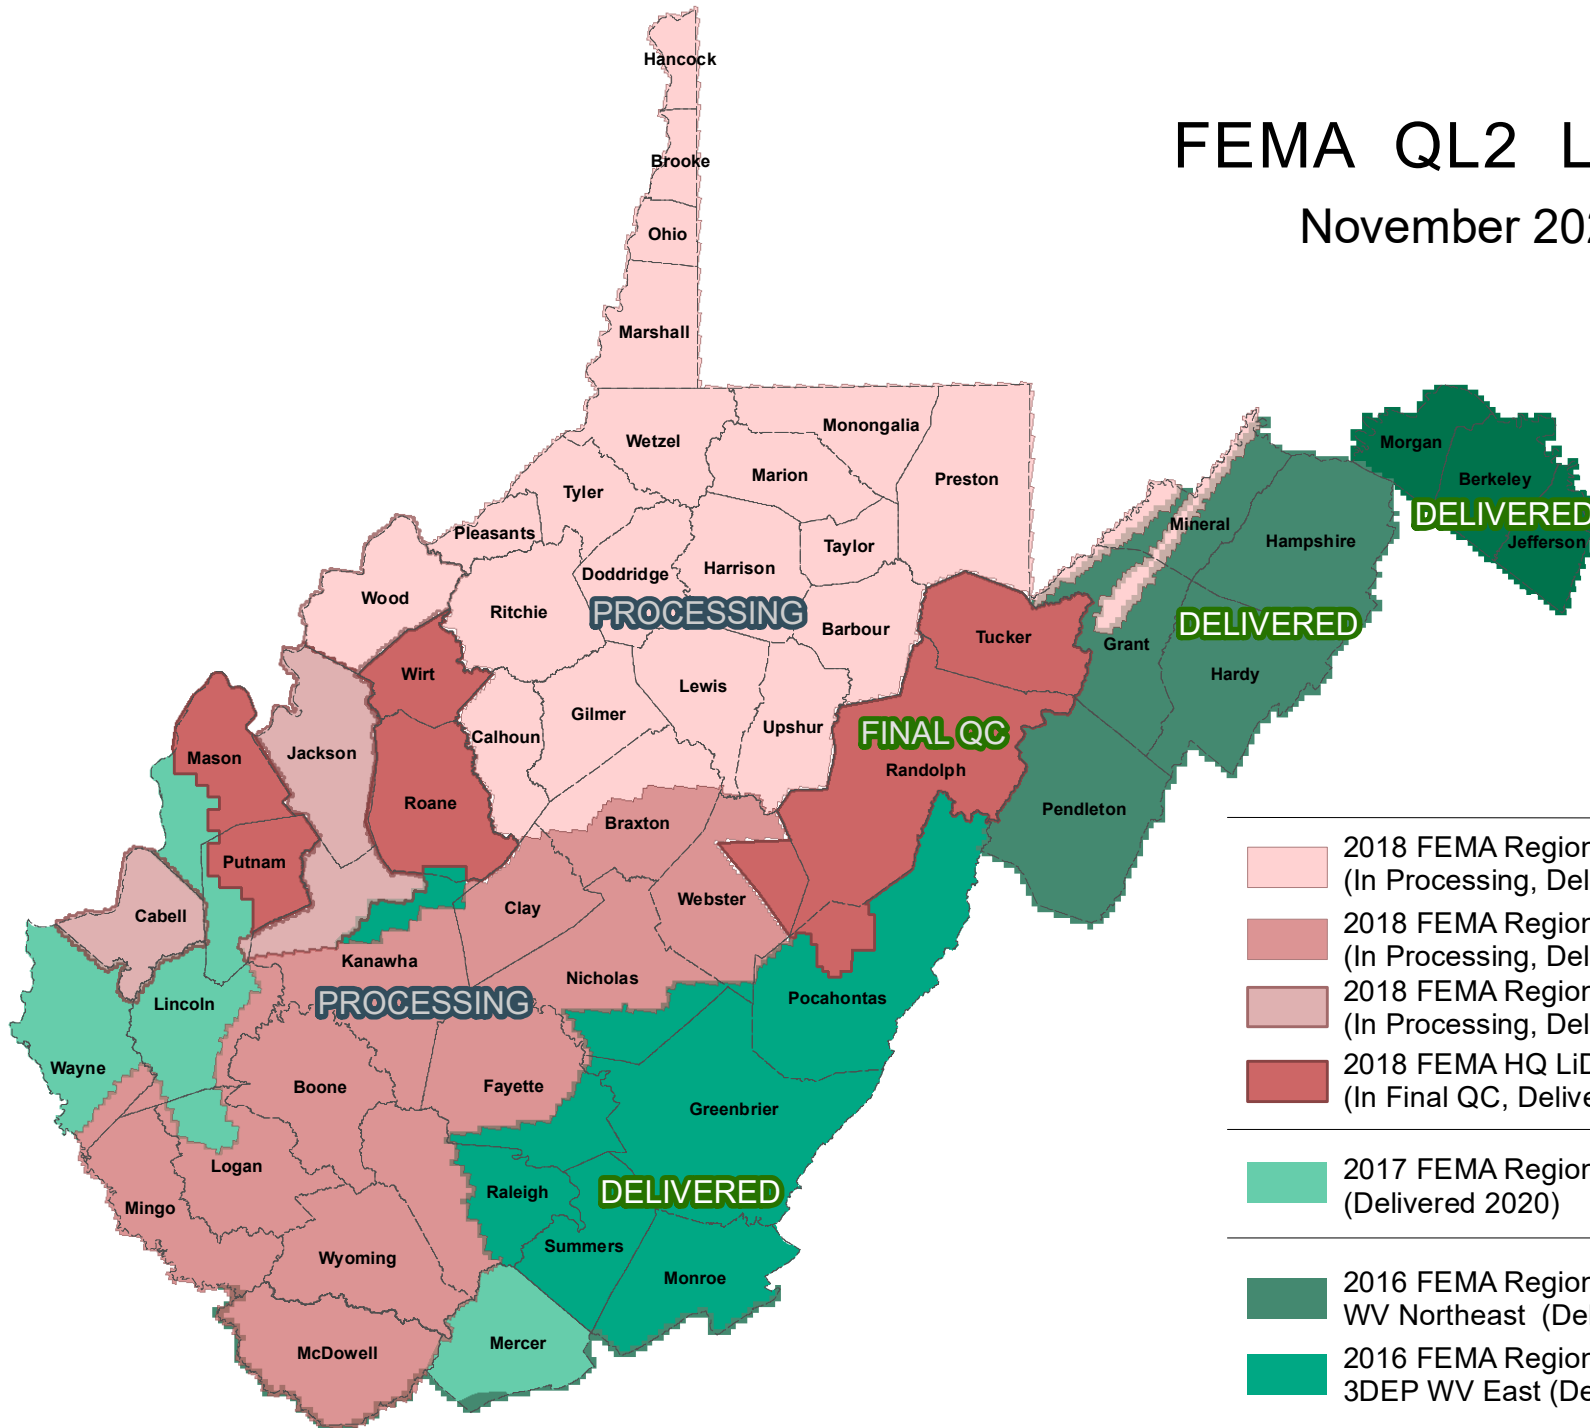

FEMA QL2 LiDAR

November 2020

- 2018 FEMA Region III Southcentral (North Lot)
(In Processing, Delivery 2021)
- 2018 FEMA Region III Southcentral (Central Lot)
(In Processing, Delivery 2021)
- 2018 FEMA Region III Southcentral (West Lot)
(In Processing, Delivery 2021)
- 2018 FEMA HQ LiDAR
(In Final QC, Delivery 2021)
- 2017 FEMA Region III 3DEP LiDAR
(Delivered 2020)
- 2016 FEMA Region III 3DEP
WV Northeast (Delivered)
- 2016 FEMA Region III
3DEP WV East (Delivered)
- 2012 FEMA VA LiDAR Eastern
Panhandle (Delivered)