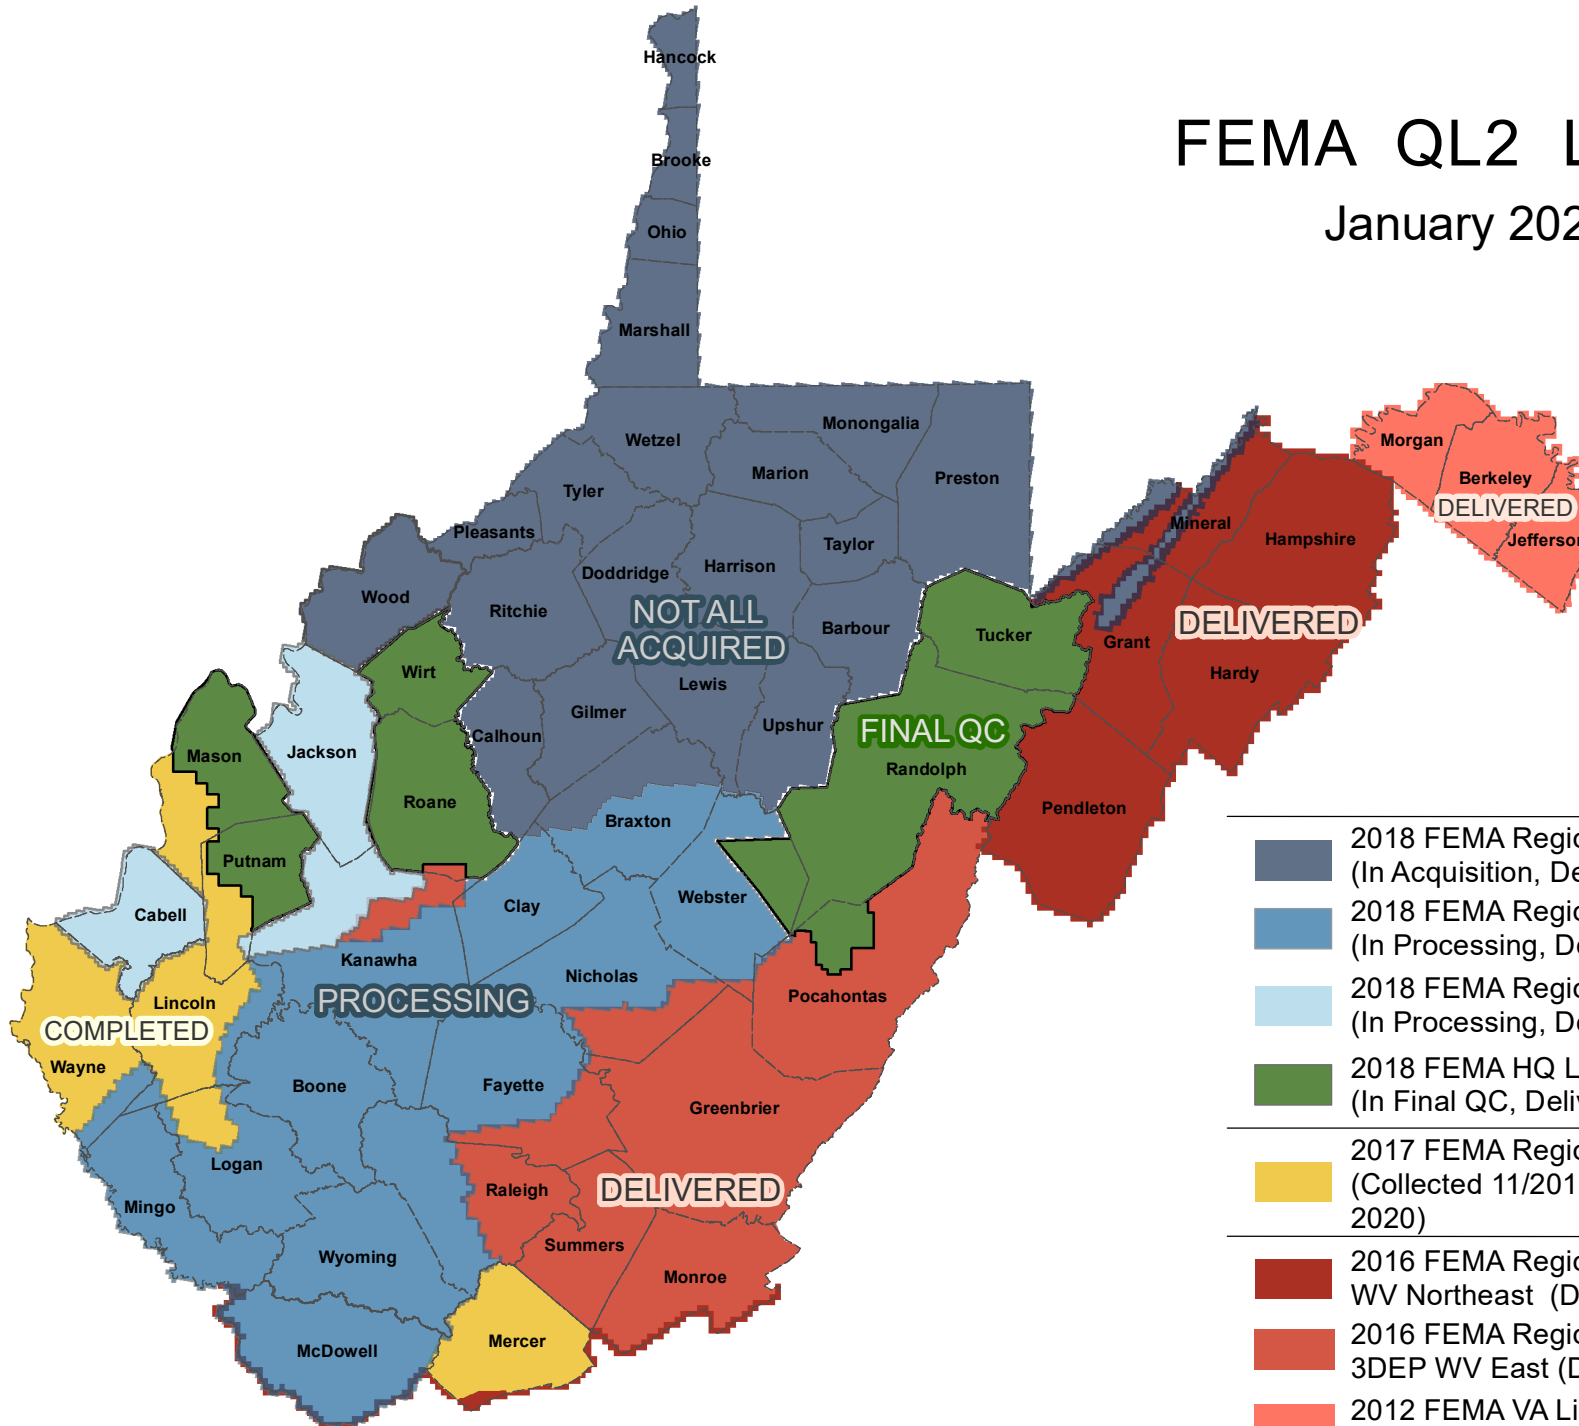

FEMA QL2 LiDAR

January 2020

- 2018 FEMA Region III Southcentral (North Lot) (In Acquisition, Delivery 2021)
- 2018 FEMA Region III Southcentral (Central Lot) (In Processing, Delivery 2021)
- 2018 FEMA Region III Southcentral (West Lot) (In Processing, Delivery 2021)
- 2018 FEMA HQ LiDAR (In Final QC, Delivery 2020)
- 2017 FEMA Region III 3DEP LiDAR (Collected 11/2017, Expected Delivery 2020)
- 2016 FEMA Region III 3DEP WV Northeast (Delivered)
- 2016 FEMA Region III 3DEP WV East (Delivered)
- 2012 FEMA VA LiDAR Eastern Panhandle (Delivered)

0 25 50 Miles