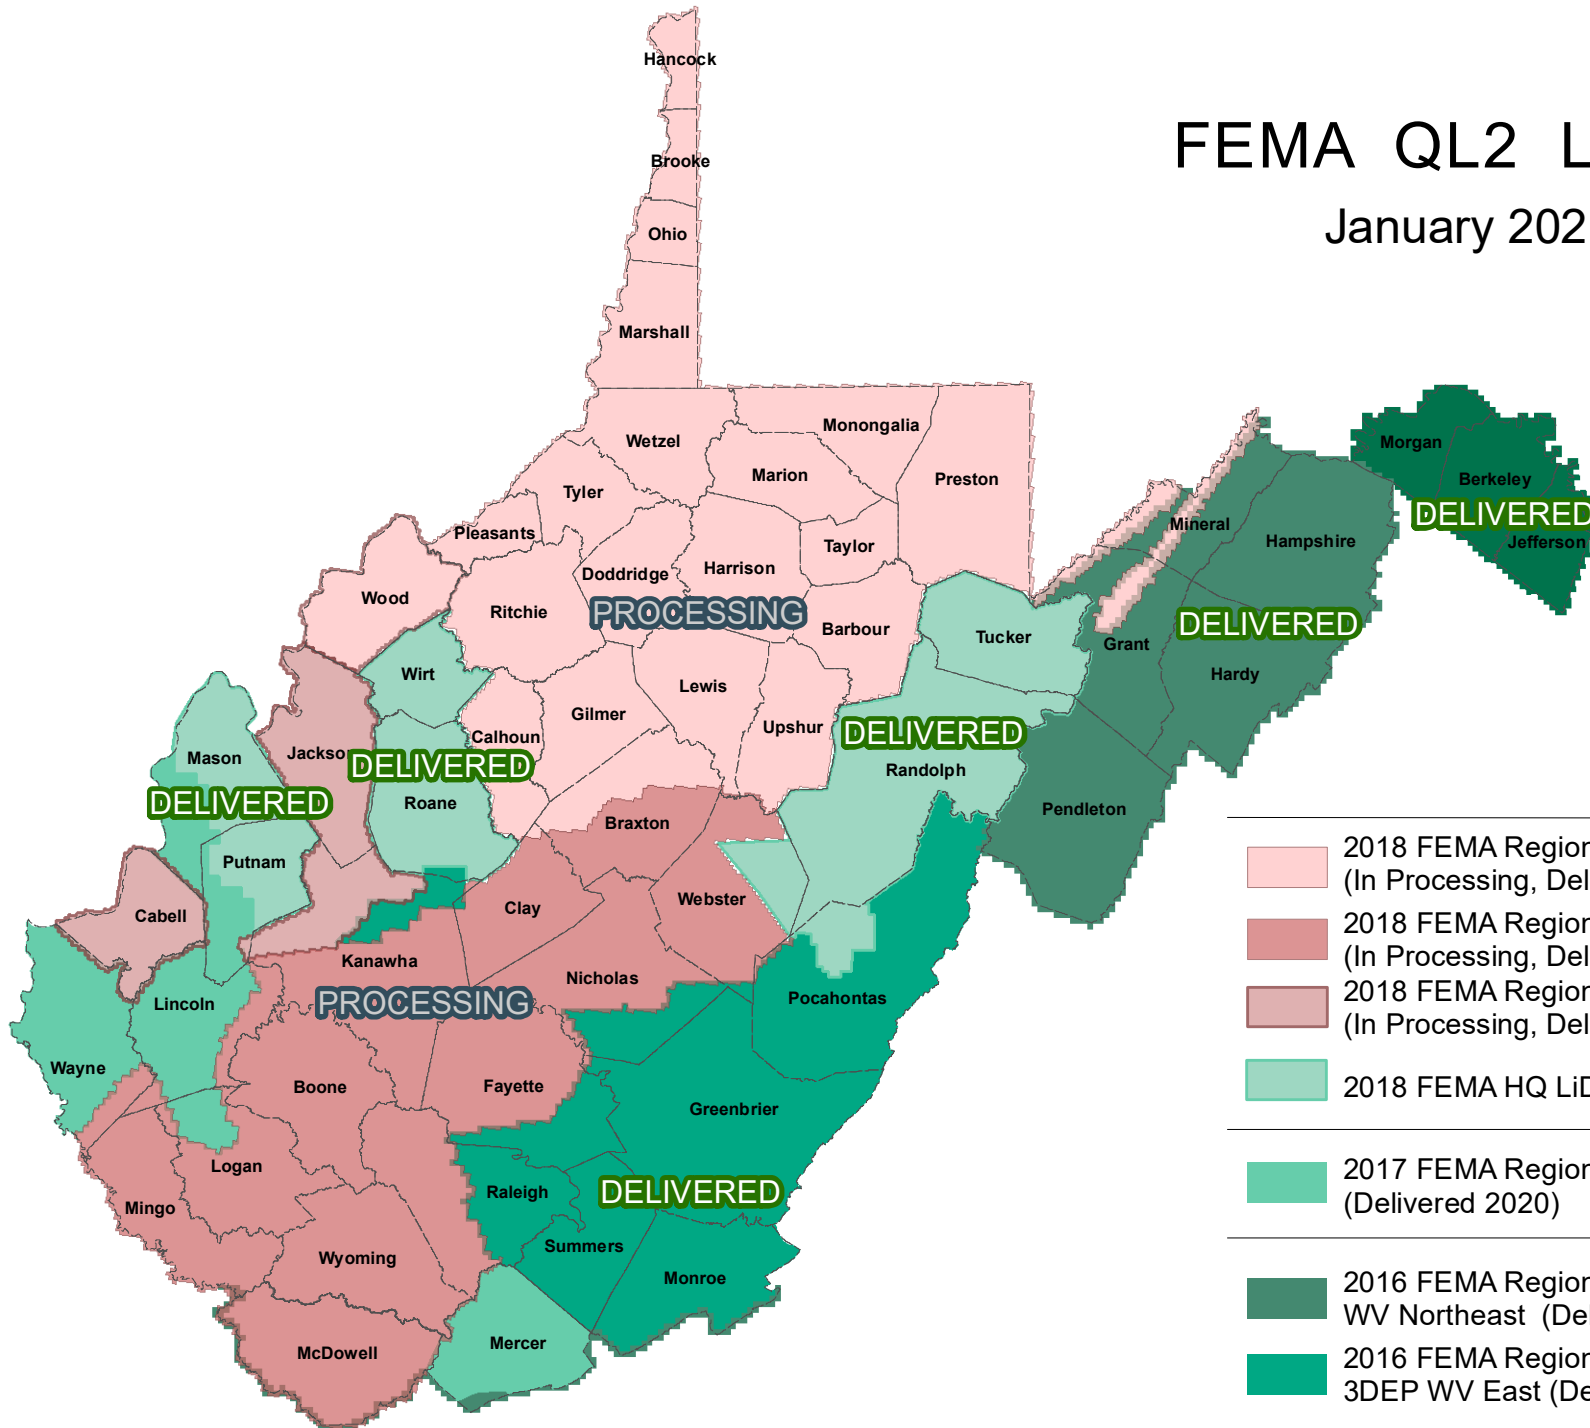

FEMA QL2 LiDAR

January 2021

- 2018 FEMA Region III Southcentral (North Lot) (In Processing, Delivery 2021)
- 2018 FEMA Region III Southcentral (Central Lot) (In Processing, Delivery 2021)
- 2018 FEMA Region III Southcentral (West Lot) (In Processing, Delivery 2021)
- 2018 FEMA HQ LiDAR (Delivered)
- 2017 FEMA Region III 3DEP LiDAR (Delivered 2020)
- 2016 FEMA Region III 3DEP WV Northeast (Delivered)
- 2016 FEMA Region III 3DEP WV East (Delivered)
- 2012 FEMA VA LiDAR Eastern Panhandle (Delivered)