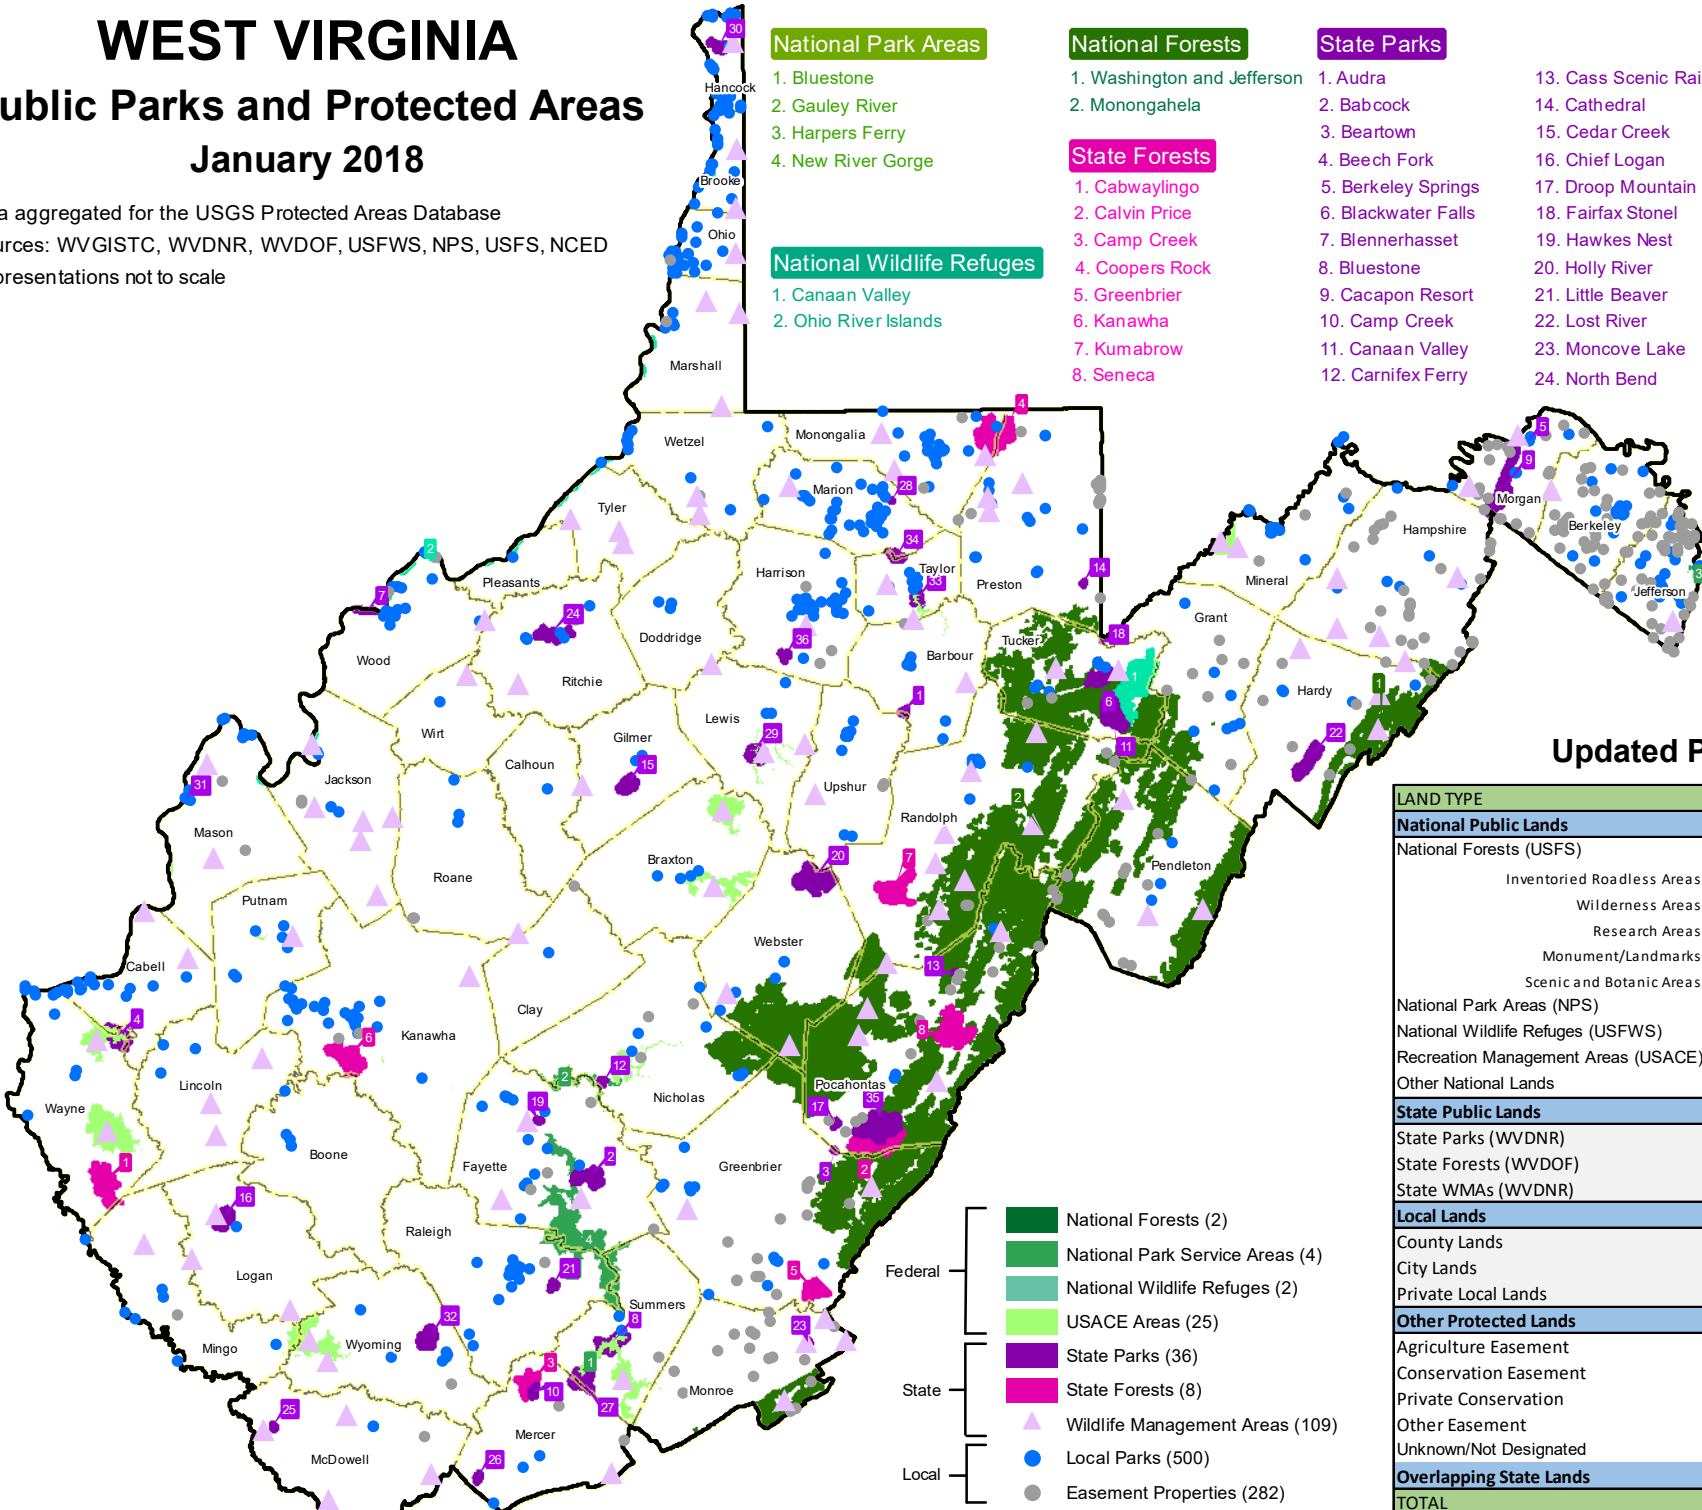

WEST VIRGINIA

Public Parks and Protected Areas

January 2018

Data aggregated for the USGS Protected Areas Database
Sources: WVGISTC, WVDNR, WVDOF, USFWS, NPS, USFS, NCED
Representations not to scale

National Park Areas

1. Bluestone
2. Gauley River
3. Harpers Ferry
4. New River Gorge

National Forests

1. Washington and Jefferson
2. Monongahela

State Parks

1. Audra
2. Babcock
3. Beartown
4. Beech Fork
5. Berkeley Springs
6. Blackwater Falls
7. Blennerhasset
8. Bluestone
9. Cacapon Resort
10. Camp Creek
11. Canaan Valley
12. Carnifex Ferry

13. Cass Scenic Railroad
14. Cathedral
15. Cedar Creek
16. Chief Logan
17. Droop Mountain
18. Fairfax Stonel
19. Hawkes Nest
20. Holly River
21. Little Beaver
22. Lost River
23. Moncove Lake
24. North Bend

25. Panther
26. Pinnacle Rock
27. Pipestem
28. Pricketts Fort
29. Stonewall Jackson
30. Tomlinson Run
31. Tu-Endie-Wei
32. Twin Falls
33. Tygart Lake
34. Valley Falls
35. Watoga
36. Watters Smith

National Wildlife Refuges

1. Canaan Valley
2. Ohio River Islands

State Forests

1. Cabwalyngo
2. Calvin Price
3. Camp Creek
4. Coopers Rock
5. Greenbrier
6. Kanawha
7. Kumabrow
8. Seneca

Updated PAD-WV

LAND TYPE	UNIT	GIS ACRES
National Public Lands	109	1,267,688
National Forests (USFS)	2	1,046,347
Inventoried Roadless Areas	26	201,706
Wilderness Areas	10	119,318
Research Areas	2	4,414
Monument/Landmarks	6	2,539
Scenic and Botanic Areas	4	2,423
National Park Areas (NPS)	4	61,282
National Wildlife Refuges (USFWS)	2	19,428
Recreation Management Areas (USACE)	25	140,631
Other National Lands	28	123,203
State Public Lands	153	1,581,326
State Parks (WVDNR)	36	72,893
State Forests (WVDOF)	8	71,700
State WMAs (WVDNR)	109	1,436,733
Local Lands	500	20,192
County Lands	118	11,572
City Lands	345	7,742
Private Local Lands	37	878
Other Protected Lands	282	82,585
Agriculture Easement	141	22,363
Conservation Easement	38	2,264
Private Conservation	50	5,682
Other Easement	43	5,405
Unknown/Not Designated	10	46,871
Overlapping State Lands		-1,120,585
TOTAL	1,044	1,831,206

- Federal
  - National Forests (2)
  - National Park Service Areas (4)
  - National Wildlife Refuges (2)
  - USACE Areas (25)
- State
  - State Parks (36)
  - State Forests (8)
- Local
  - ▲ Wildlife Management Areas (109)
  - Local Parks (500)
  - Easement Properties (282)