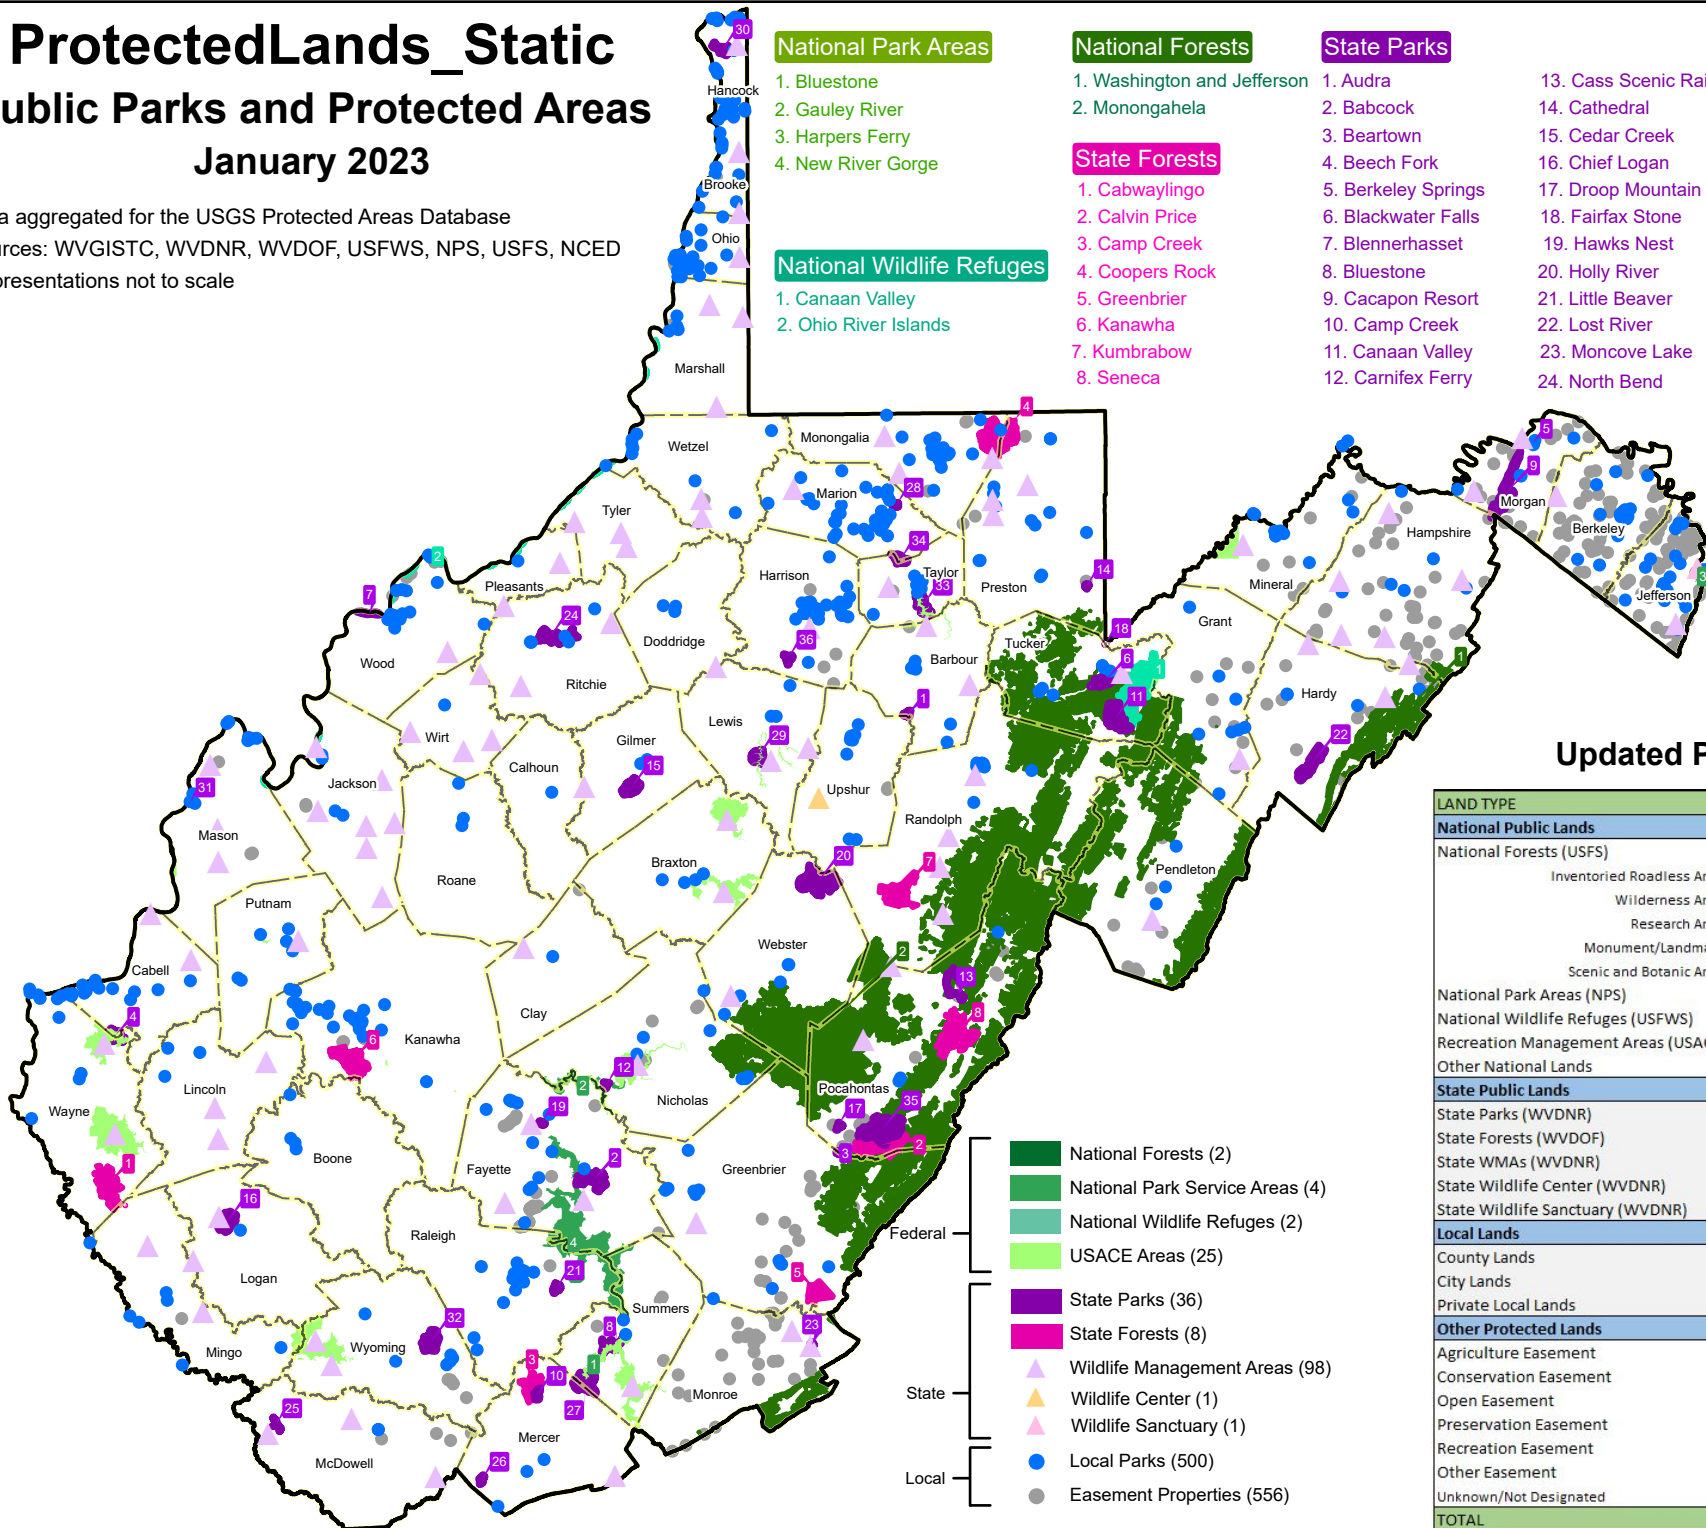

#### National Park Areas

1. Bluestone
2. Gauley River
3. Harpers Ferry
4. New River Gorge

#### State Parks

1. Audra
2. Babcock
3. Beartown
4. Beech Fork
5. Berkeley Springs
6. Blackwater Falls
7. Blennerhasset
8. Bluestone
9. Cacapon Resort
10. Camp Creek
11. Canaan Valley
12. Carnifex Ferry

13. Cass Scenic Railroad
14. Cathedral
15. Cedar Creek
16. Chief Logan
17. Droop Mountain
18. Fairfax Stone
19. Hawks Nest
20. Holly River
21. Little Beaver
22. Lost River
23. Moncove Lake
24. North Bend
25. Panther
26. Pinnacle Rock
27. Pipestem
28. Pricketts Fort
29. Stonewall Jackson
30. Tomlinson Run
31. Tu-Endie-Wei
32. Twin Falls
33. Tygart Lake
34. Valley Falls
35. Watoga
36. Watters Smith

#### National Wildlife Refuges

1. Canaan Valley
2. Ohio River Islands