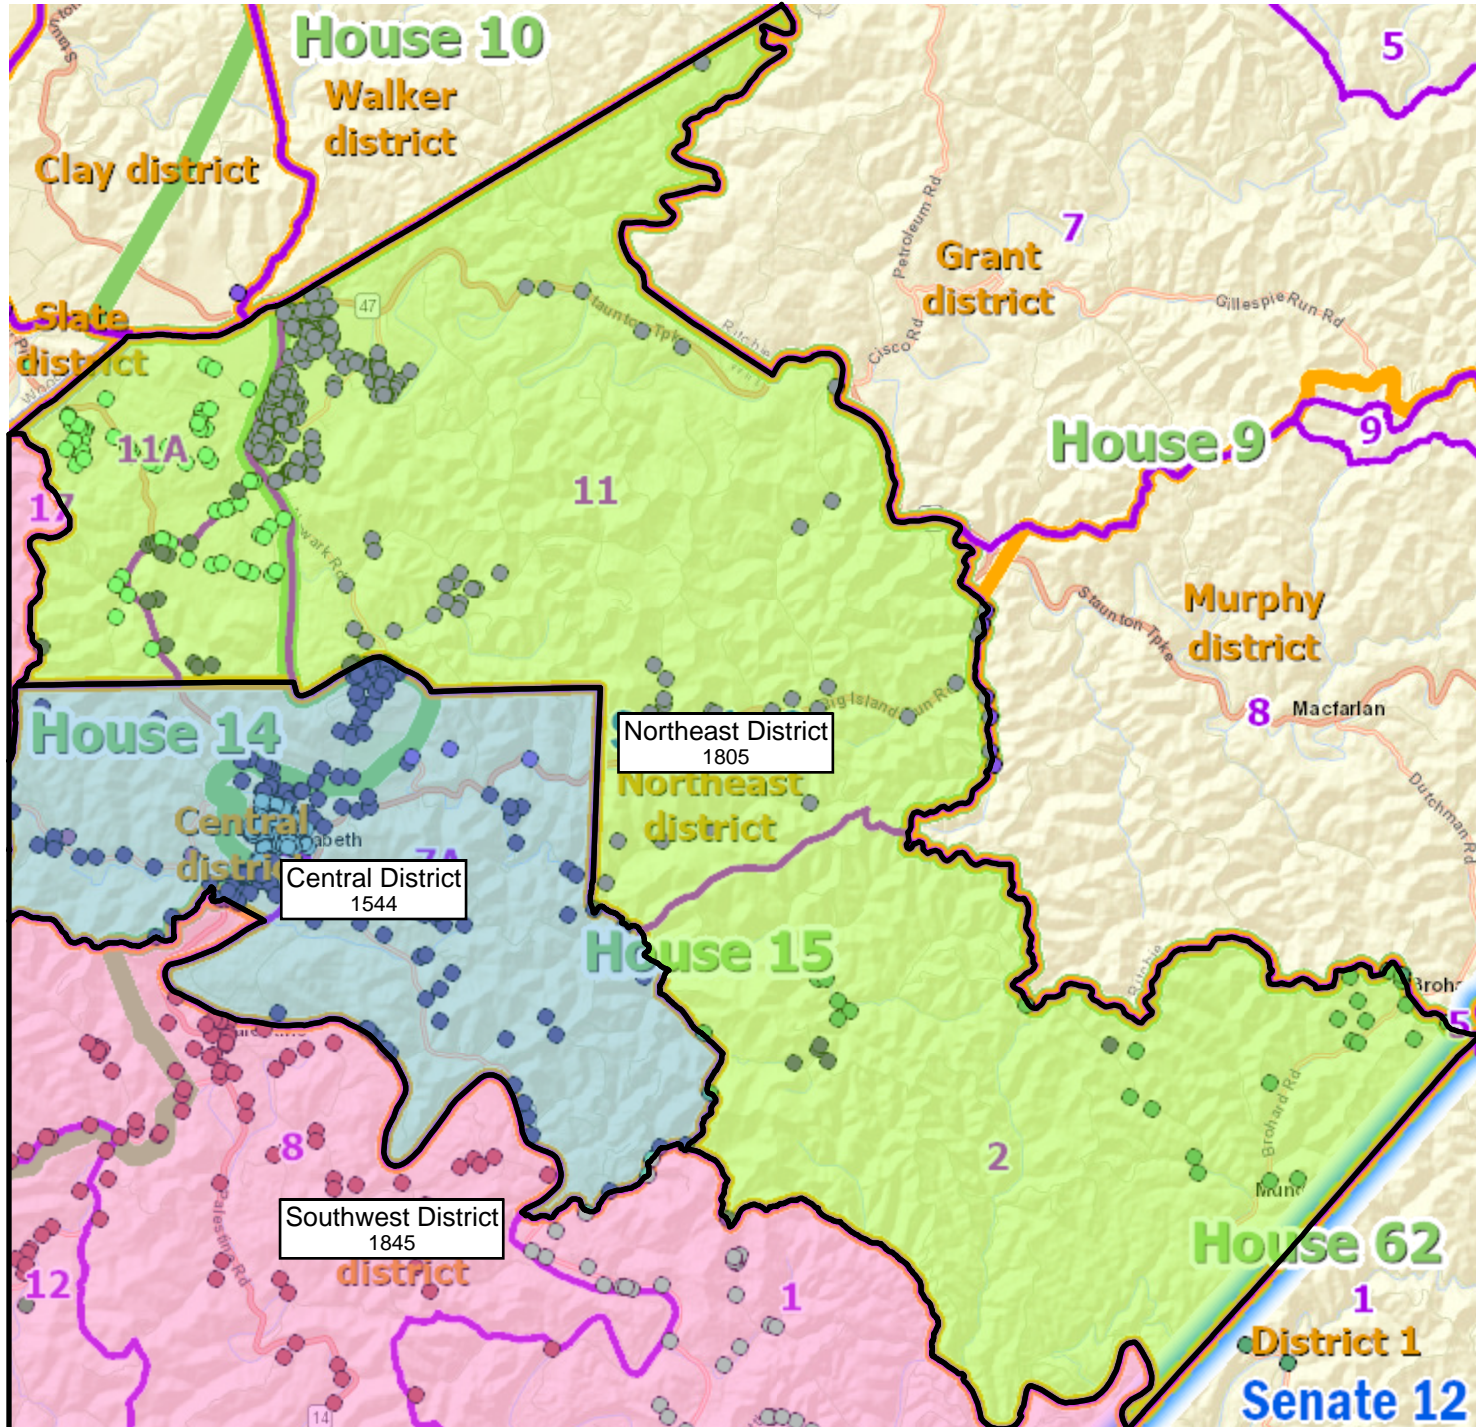

LEGEND

- Northeast District
- Central District
- Southwest District

Wirt v1 Magisterial Districts

1 INCH = 3 MILES

11A

Northeast district

11

House 14

7A

Central District
1544

Northeast District
1805

Senate 3

House 15

2

Southwest district

Southwest District
1845