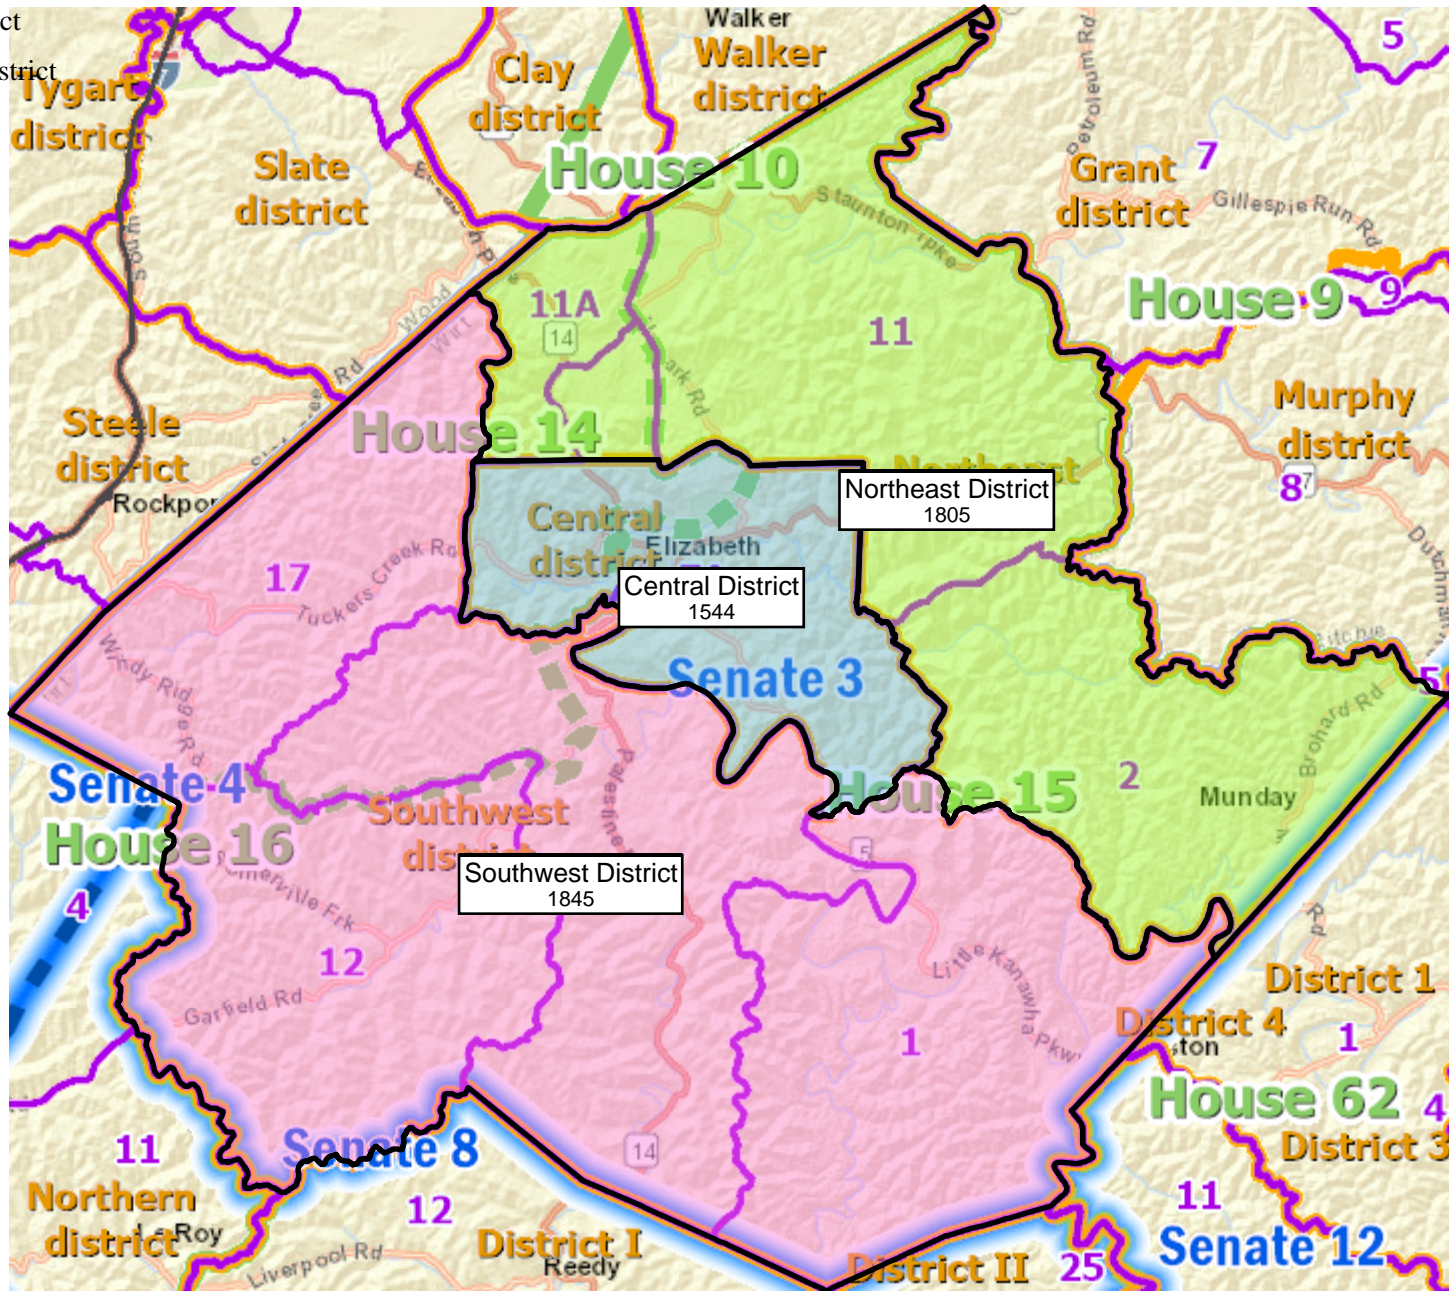

LEGEND

- Northeast District
- Central District
- Southwest District

Wirt v1 Magisterial Districts

1 INCH = 3 MILES

11A

Northeast district

11

House 14

7A

Central District
1544

Northeast District
1805

Senate 3

House 15

2

Southwest district

Southwest District
1845