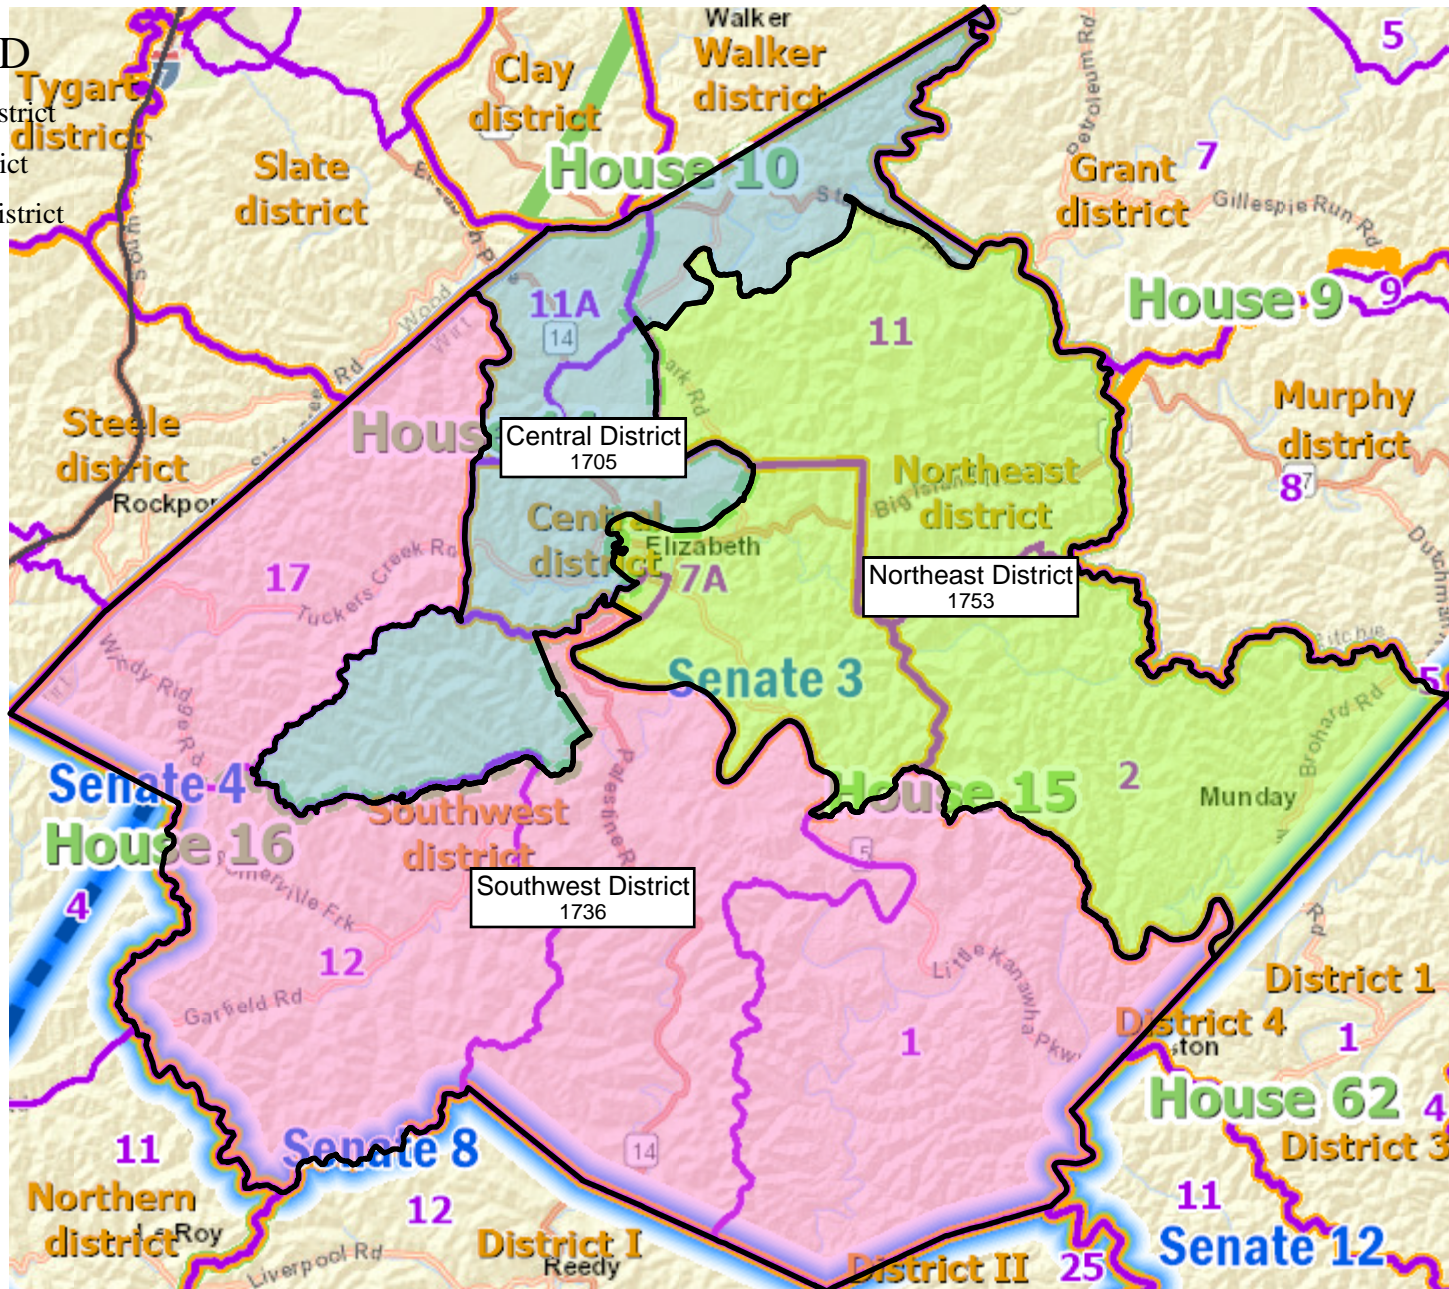

# Wirt Magisterial Districts v2B

## LEGEND

- Northeast District
- Central District
- Southwest District

1 INCH = 3 MILES

Central District  
1705

Northeast District  
1753

Southwest District  
1736

14

House 10

11

Northeast  
district

Grant  
district 7

9

House 9

Murphy 8  
district

Maclaran

House 14

Senate 3

7A

Central  
district

House 15

2

District 1

1

House 62