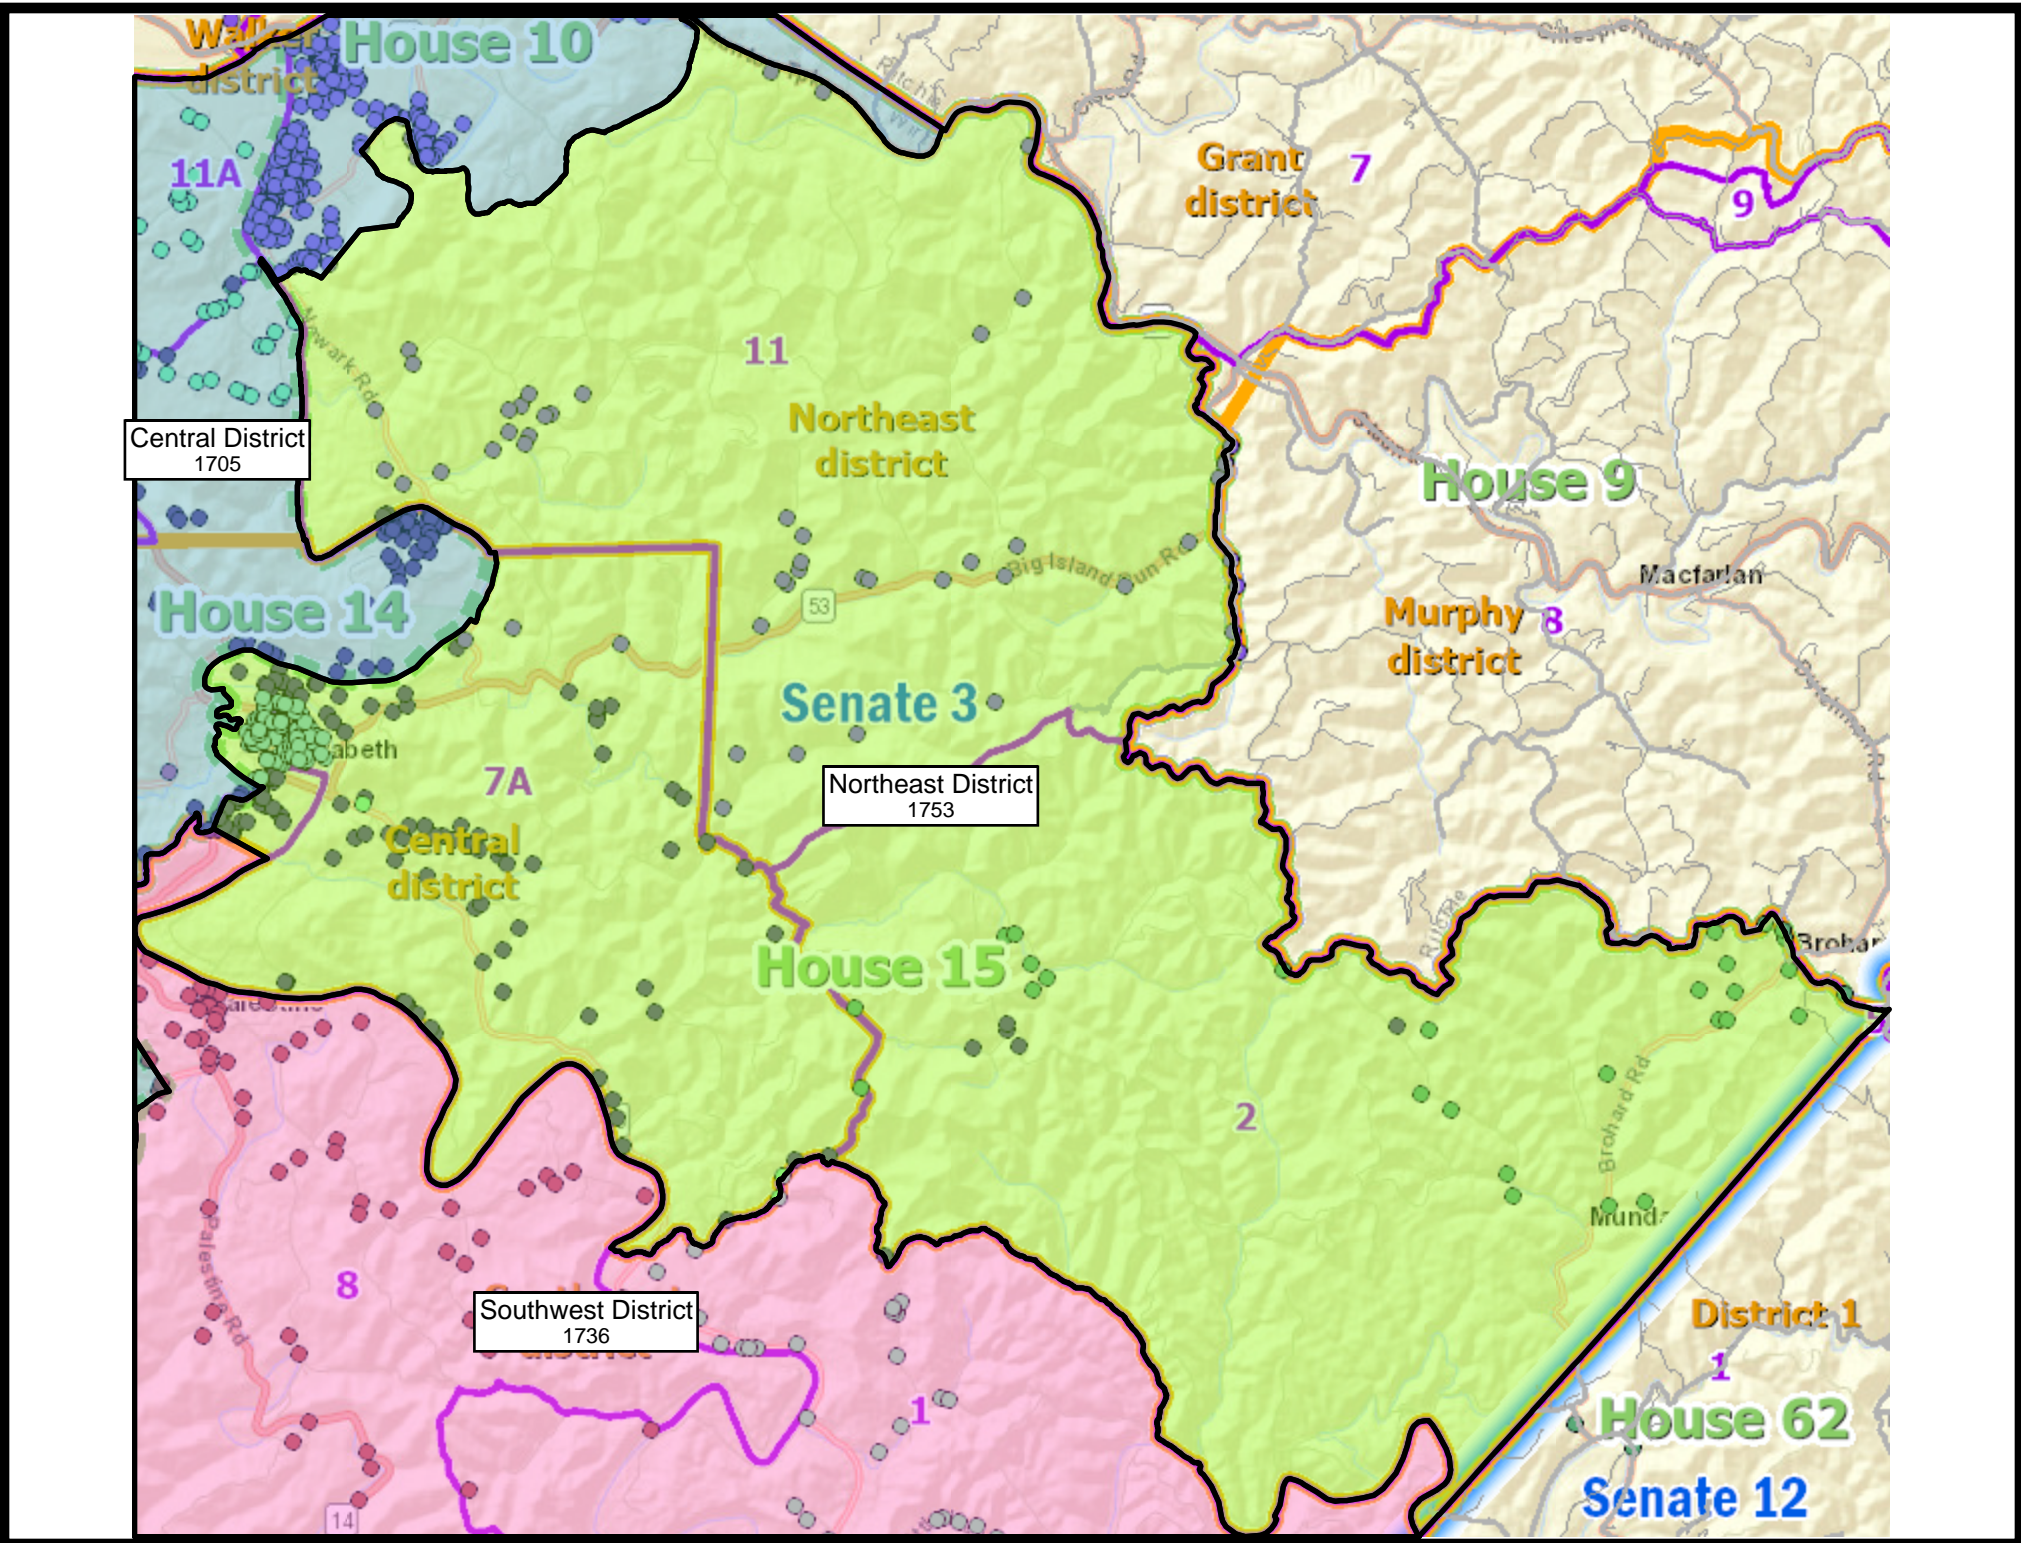

# Wirt Magisterial Districts v2B

## LEGEND

- Northeast District
- Central District
- Southwest District

1 INCH = 3 MILES

Central District  
1705

Northeast District  
1753

Southwest District  
1736

14

House 10

11

Northeast  
district

Grant  
district 7

9

House 9

Murphy 8  
district

Maclaran

House 14

Senate 3

7A

Central  
district

House 15

2

District 1

1

House 62