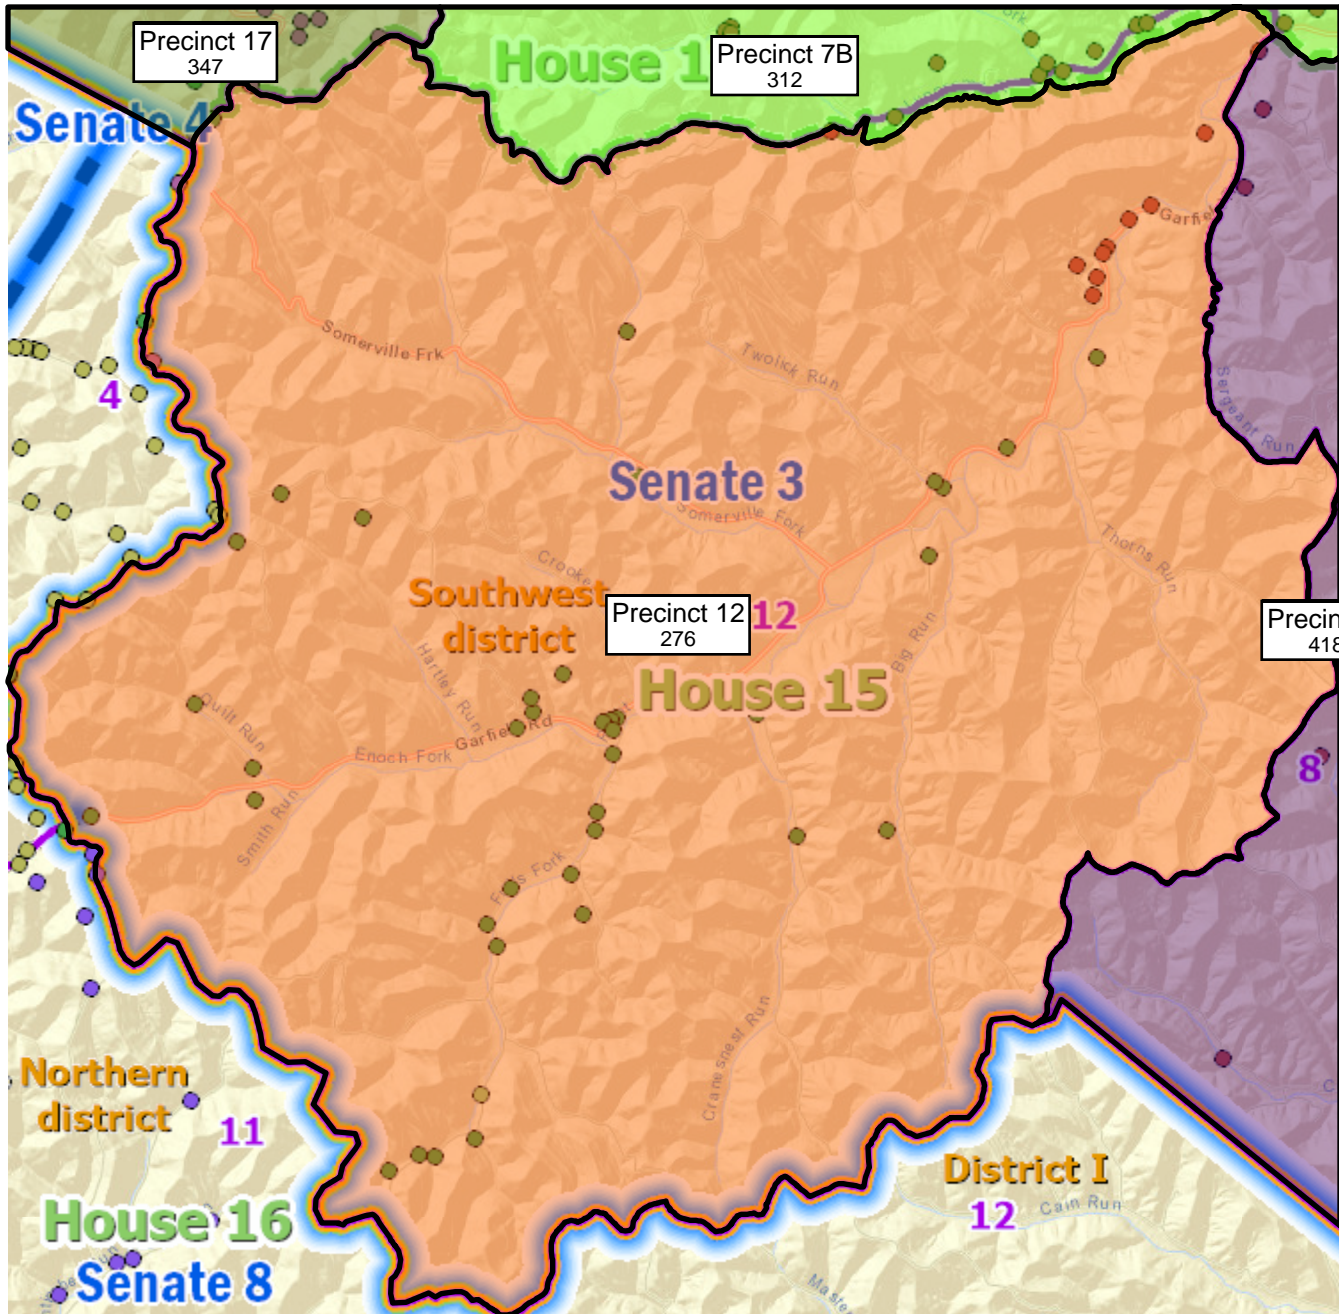

Wirt County Precincts v3a

LEGEND

- Precinct 11A
- Precinct 11
- Precinct 2
- Precinct 1
- Precinct 12
- Precinct 17
- Precinct 7B
- Precinct 7A
- Precinct 8

1 INCH = 3 MILES

Clay district **House 10**

Slate district

House 14

House 15

Precinct 11
977

11A
283

Precinct 11A
283

Senate 3

Precinct 17
347

Southwest district

17

7A

Precinct 7B
919

Central district

Precinct 11A
283

Precinct 17
347

Precinct 7B
312

Precinct 12
276

House 15

Central district

Senate 3

Precinct 7A
533

Precinct 7A
413

Precinct 7B
312

House 14

8