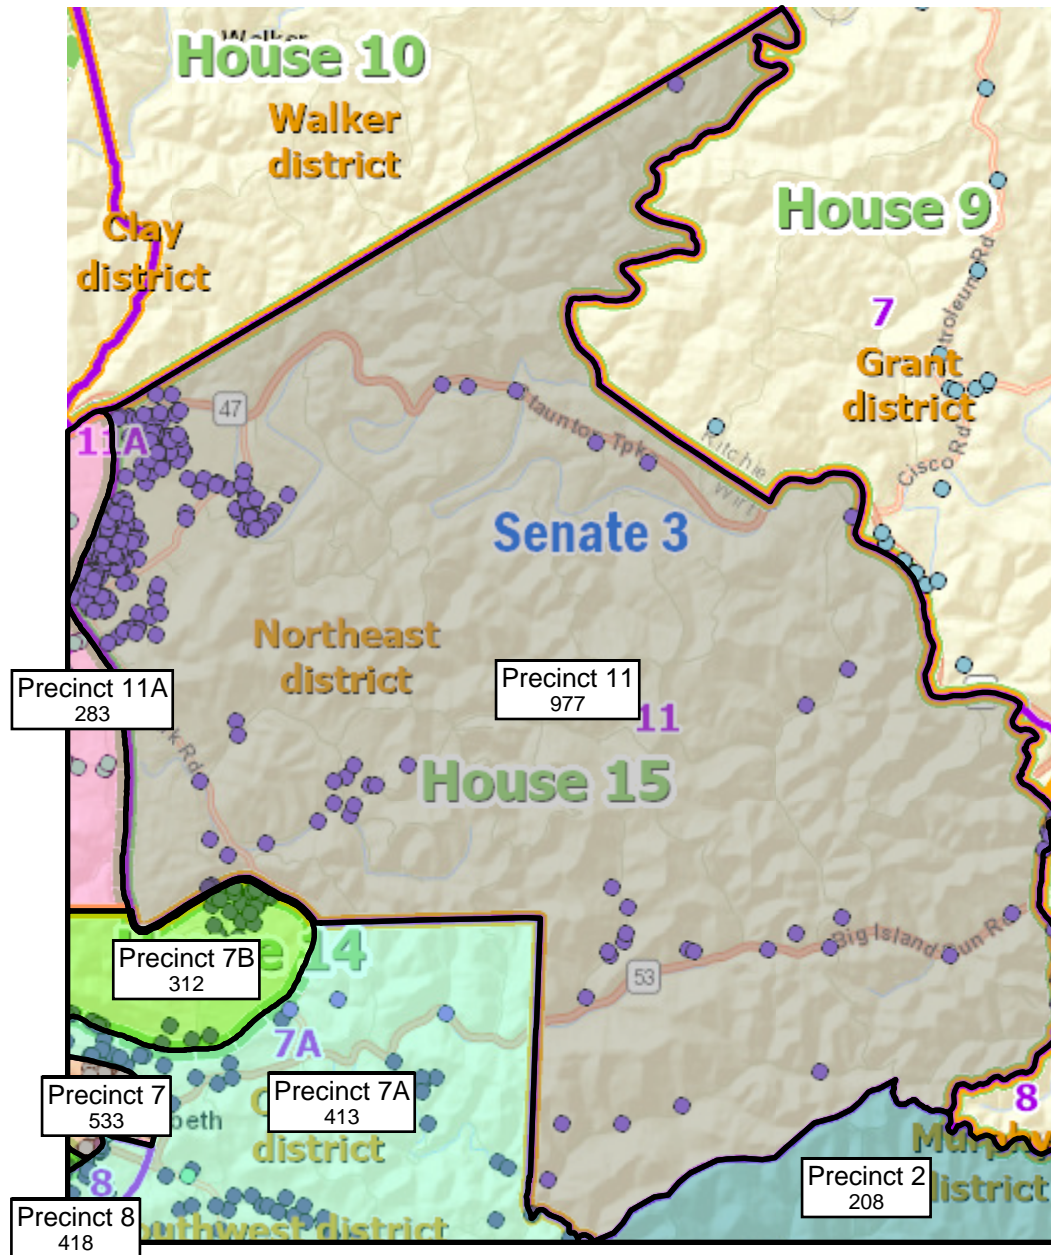

Wirt County Precincts v3a

LEGEND

- Precinct 11A
- Precinct 11
- Precinct 2
- Precinct 1
- Precinct 12
- Precinct 17
- Precinct 7B
- Precinct 7A
- Precinct 8

1 INCH = 3 MILES

Clay district **House 10**

Slate district

House 14

House 15

Precinct 11
977

11A
283

Precinct 11A
283

Senate 3

Precinct 17
347

Southwest district

17

7A

Precinct 7B
919

Central district

Precinct 11A
283

Precinct 17
347

Precinct 7B
312

Precinct 12
276

House 15

Central district

Senate 3

Precinct 7A
533

Precinct 7A
413

Precinct 7B
312

House 14

8