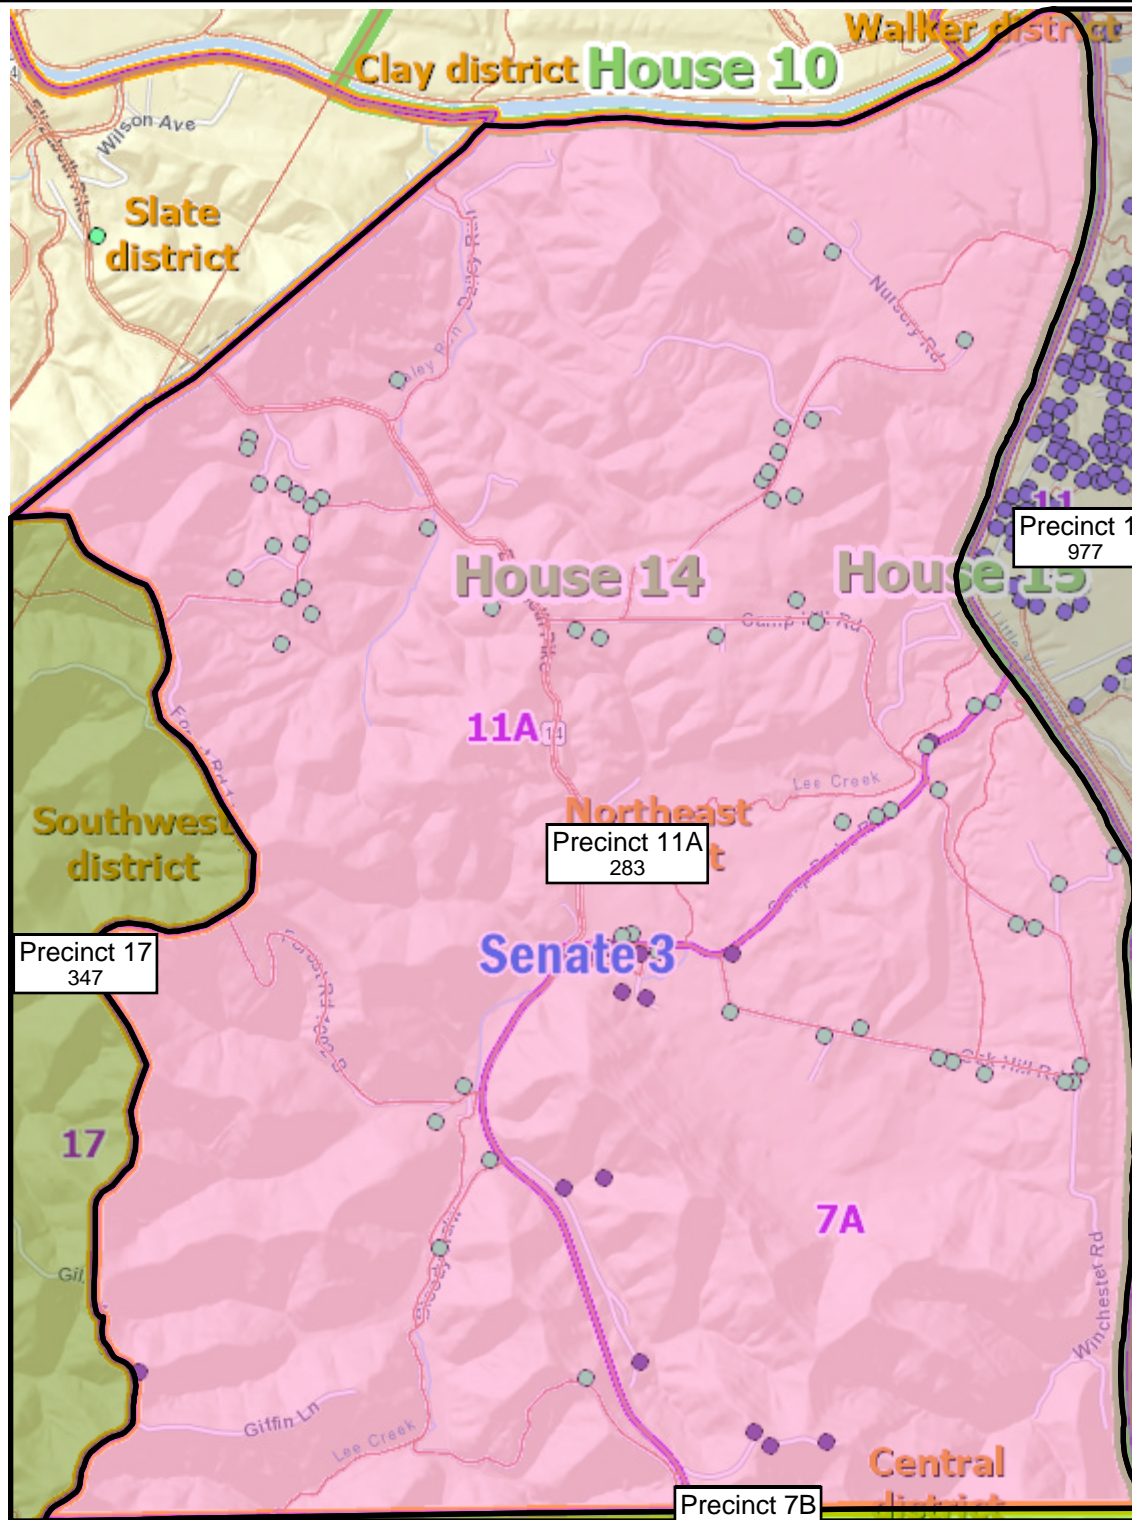

Wirt County Precincts v3a

LEGEND

- Precinct 11A
- Precinct 11
- Precinct 2
- Precinct 1
- Precinct 12
- Precinct 17
- Precinct 7B
- Precinct 7A
- Precinct 8

1 INCH = 3 MILES

Clay district **House 10**

Slate district

House 14

House 15

Precinct 11
977

11A
283

Precinct 11A
283

Senate 3

Precinct 17
347

Southwest district

17

7A

Precinct 7B
919

Central district

Precinct 11A
283

Precinct 17
347

Precinct 7B
312

Precinct 12
276

House 15

Central district

Senate 3

Precinct 7A
533

Precinct 7A
413

Precinct 7B
312

House 14

8