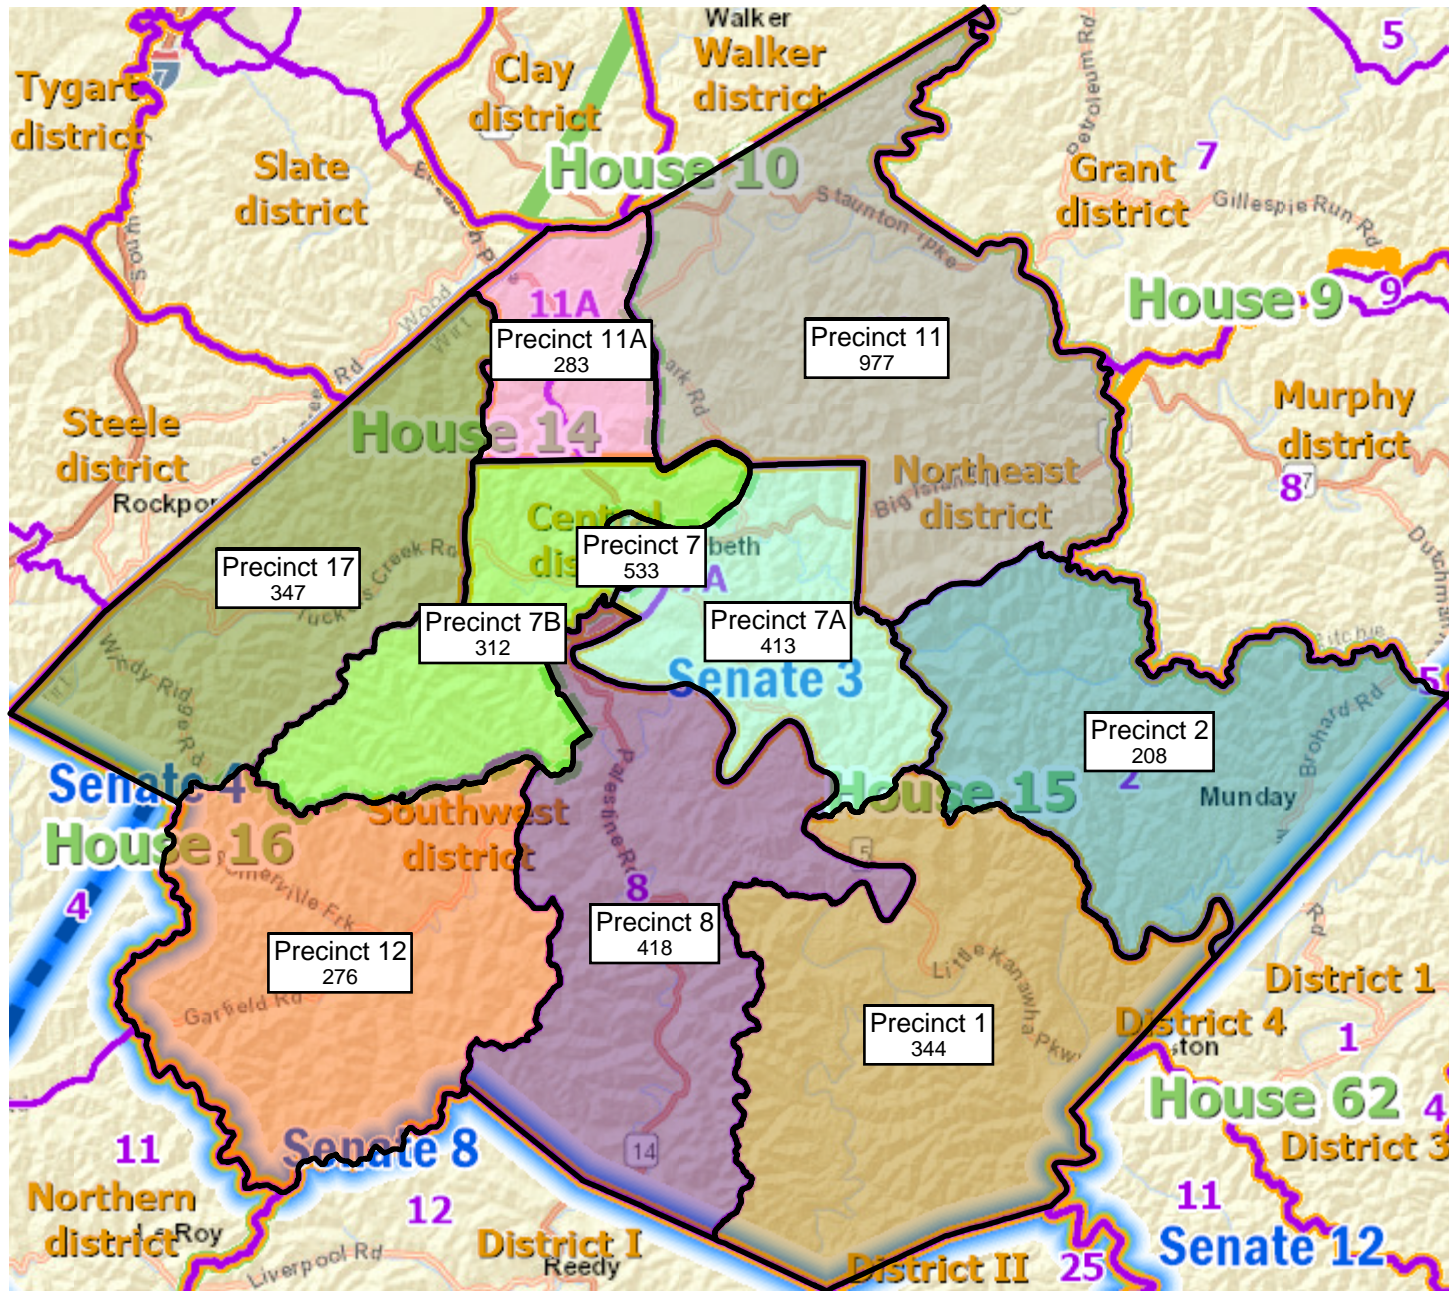

Wirt County Precincts v3a

LEGEND

- Precinct 11A
- Precinct 11
- Precinct 2
- Precinct 1
- Precinct 12
- Precinct 17
- Precinct 7B
- Precinct 7A
- Precinct 8

1 INCH = 3 MILES

Clay district **House 10**

Slate district

House 14

House 15

Precinct 11
977

11A
283

Precinct 11A
283

Senate 3

Precinct 17
347

Southwest district

17

7A

Precinct 7B
919

Central district

Precinct 11A
283

Precinct 17
347

Precinct 7B
312

Precinct 12
276

House 15

Central district

Senate 3

Precinct 7A
533

Precinct 7A
413

Precinct 7B
312

House 14

8