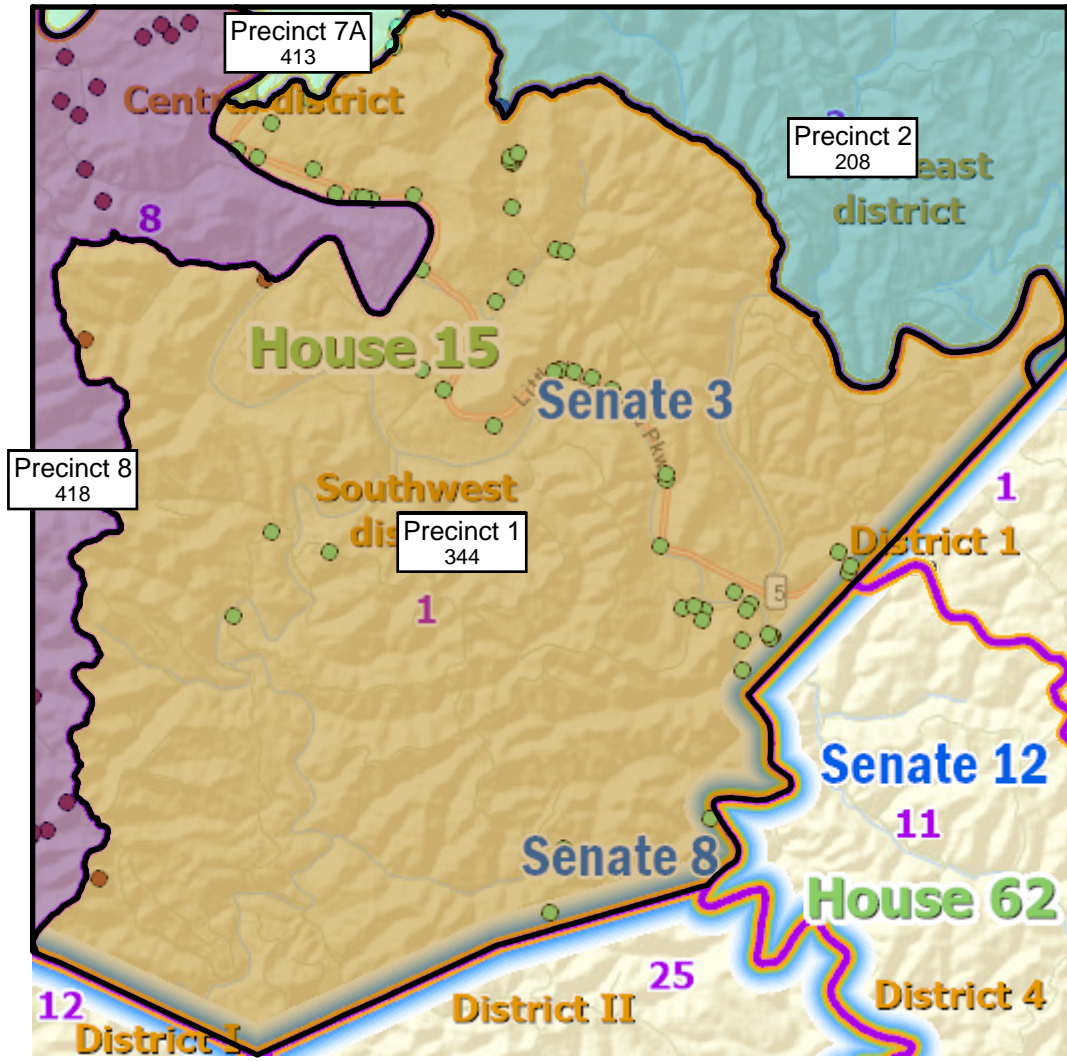

Wirt County Precincts v3a

LEGEND

- Precinct 11A
- Precinct 11
- Precinct 2
- Precinct 1
- Precinct 12
- Precinct 17
- Precinct 7B
- Precinct 7A
- Precinct 8

1 INCH = 3 MILES

Clay district **House 10**

Slate district

House 14

House 15

Precinct 11
977

11A
283

Precinct 11A
283

Senate 3

Precinct 17
347

Southwest district

17

7A

Precinct 7B
919

Central district

Precinct 11A
283

Precinct 17
347

Precinct 7B
312

Precinct 12
276

House 15

Central district

Senate 3

Precinct 7A
533

Precinct 7A
413

Precinct 7B
312

House 14

8