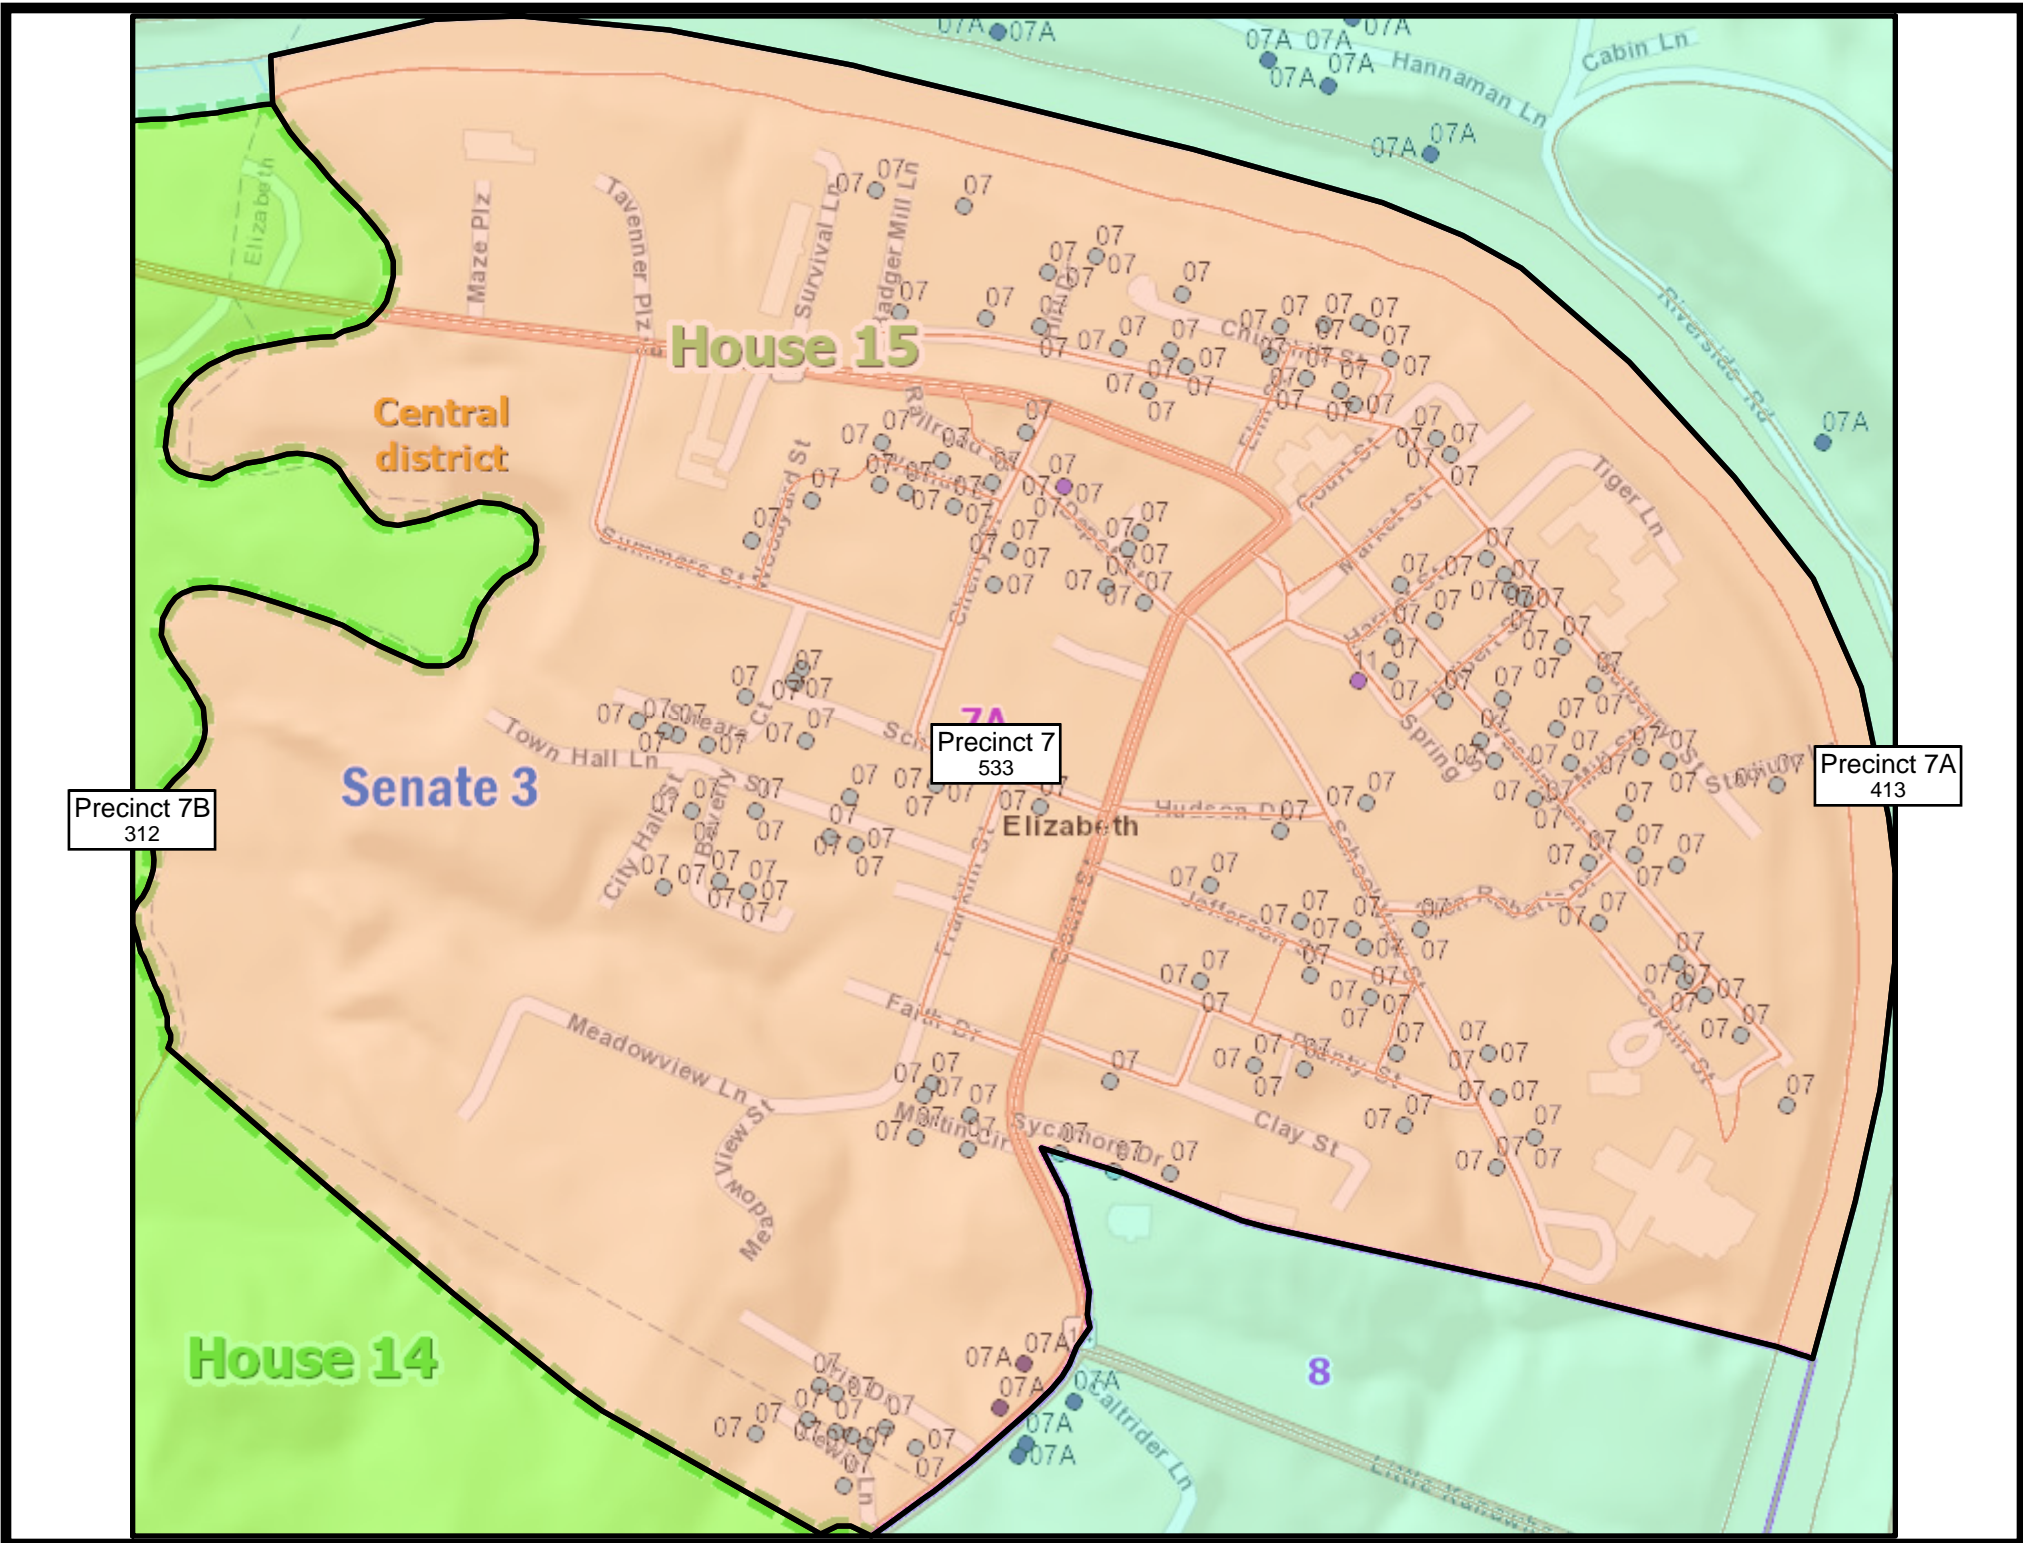

Wirt County Precincts v3a

LEGEND

- Precinct 11A
- Precinct 11
- Precinct 2
- Precinct 1
- Precinct 12
- Precinct 17
- Precinct 7B
- Precinct 7A
- Precinct 8

1 INCH = 3 MILES

Clay district **House 10**

Slate district

House 14

House 15

Precinct 11
977

11A
283

Precinct 11A
283

Senate 3

Precinct 17
347

Southwest district

17

7A

Precinct 7B
919

Central district

Precinct 11A
283

Precinct 17
347

Precinct 7B
312

Precinct 12
276

House 15

Central district

Senate 3

Precinct 7A
533

Precinct 7A
413

Precinct 7B
312

House 14

8