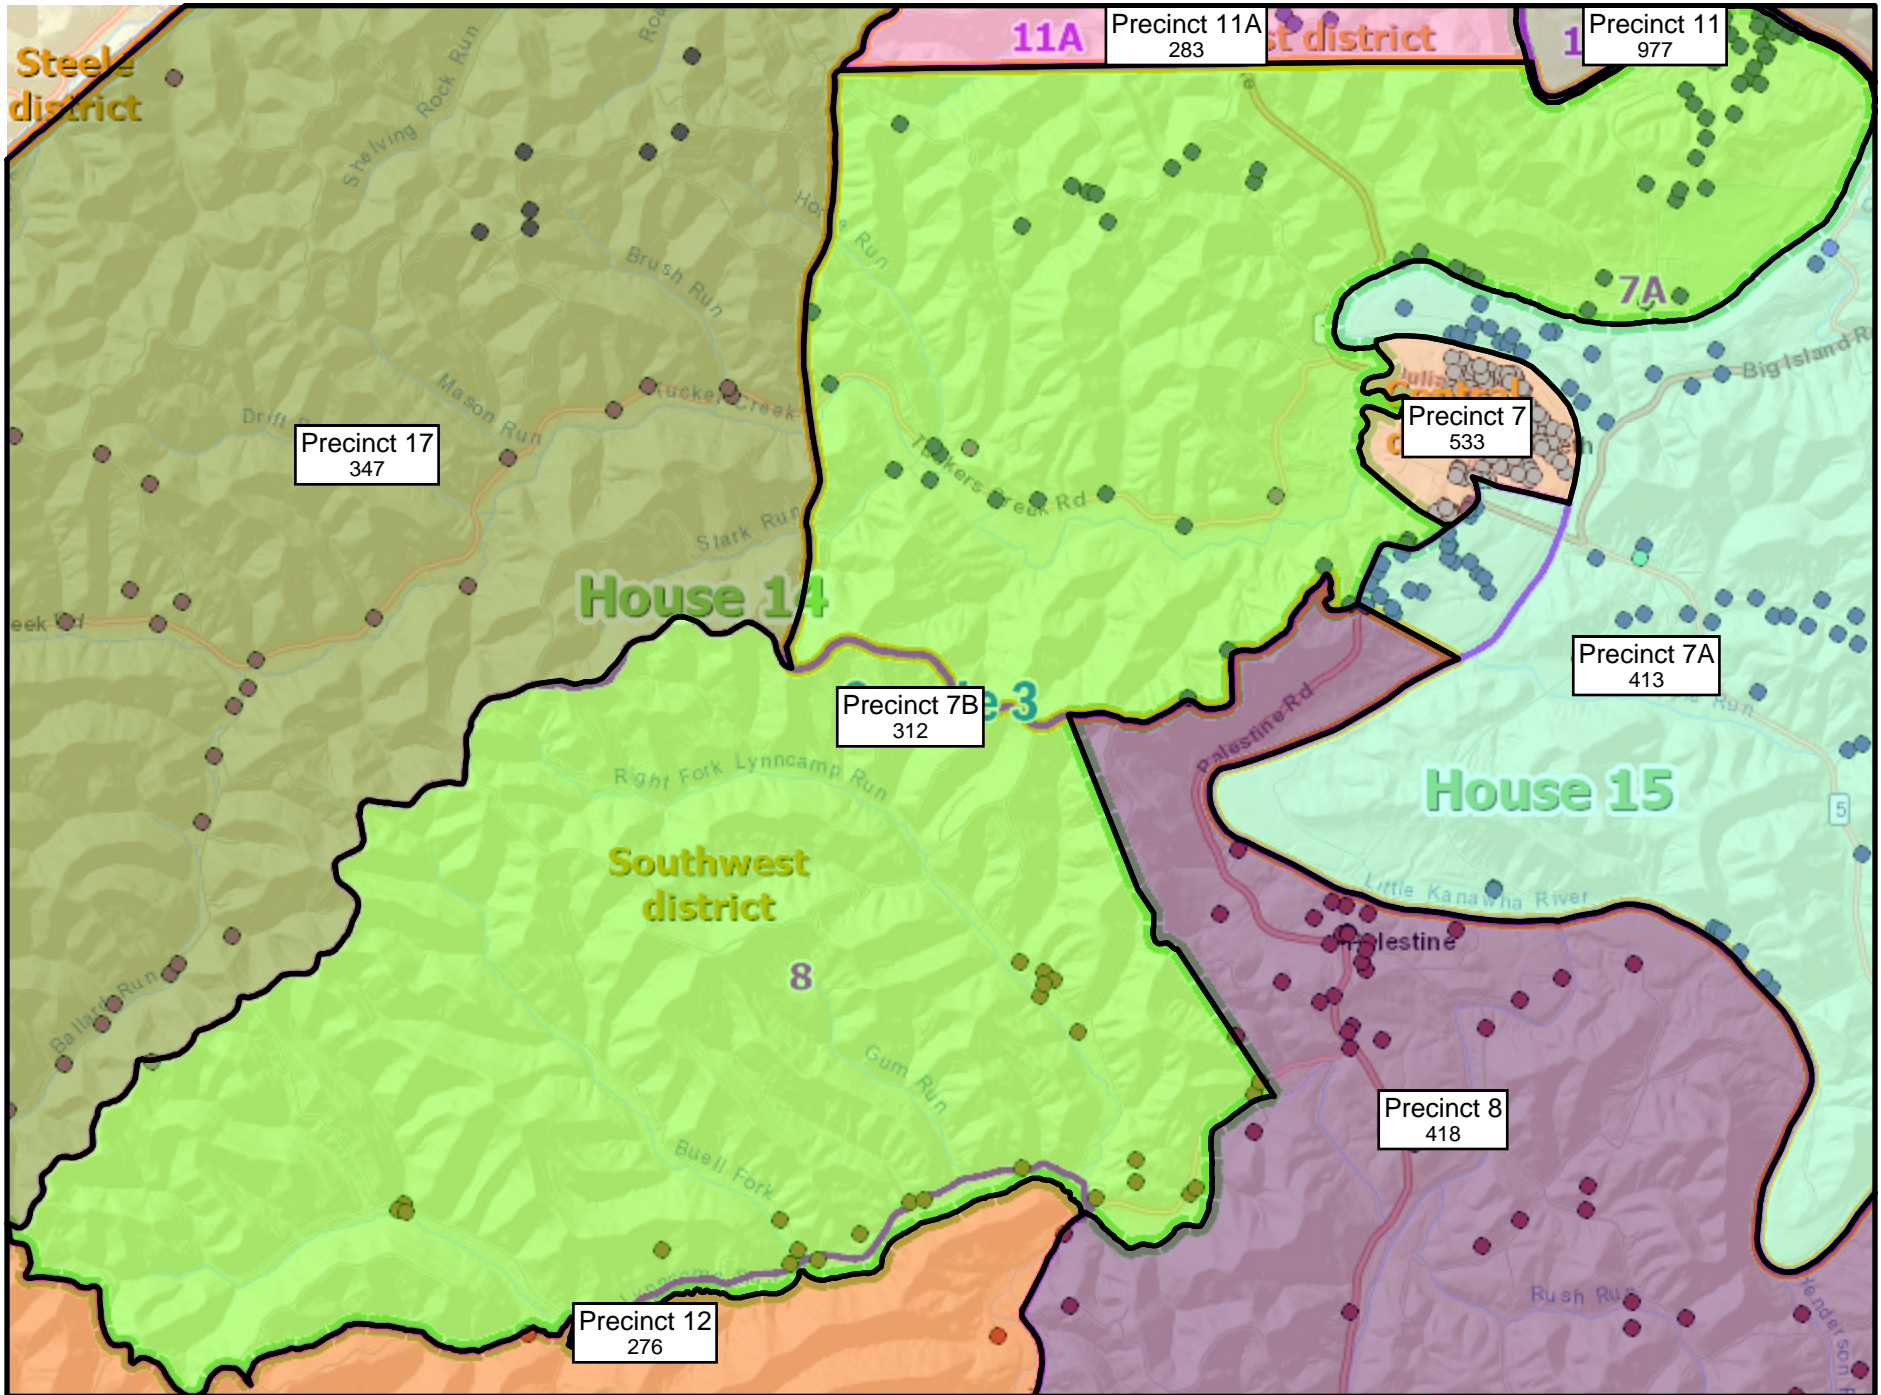

Wirt County Precincts v3a

LEGEND

- Precinct 11A
- Precinct 11
- Precinct 2
- Precinct 1
- Precinct 12
- Precinct 17
- Precinct 7B
- Precinct 7A
- Precinct 8

1 INCH = 3 MILES

Clay district **House 10**

Slate district

House 14

House 15

Precinct 11
977

11A
283

Precinct 11A
283

Senate 3

Precinct 17
347

Southwest district

17

7A

Precinct 7B
919

Central district

Precinct 11A
283

Precinct 17
347

Precinct 7B
312

Precinct 12
276

House 15

Central district

Senate 3

Precinct 7A
533

Precinct 7A
413

Precinct 7B
312

House 14

8