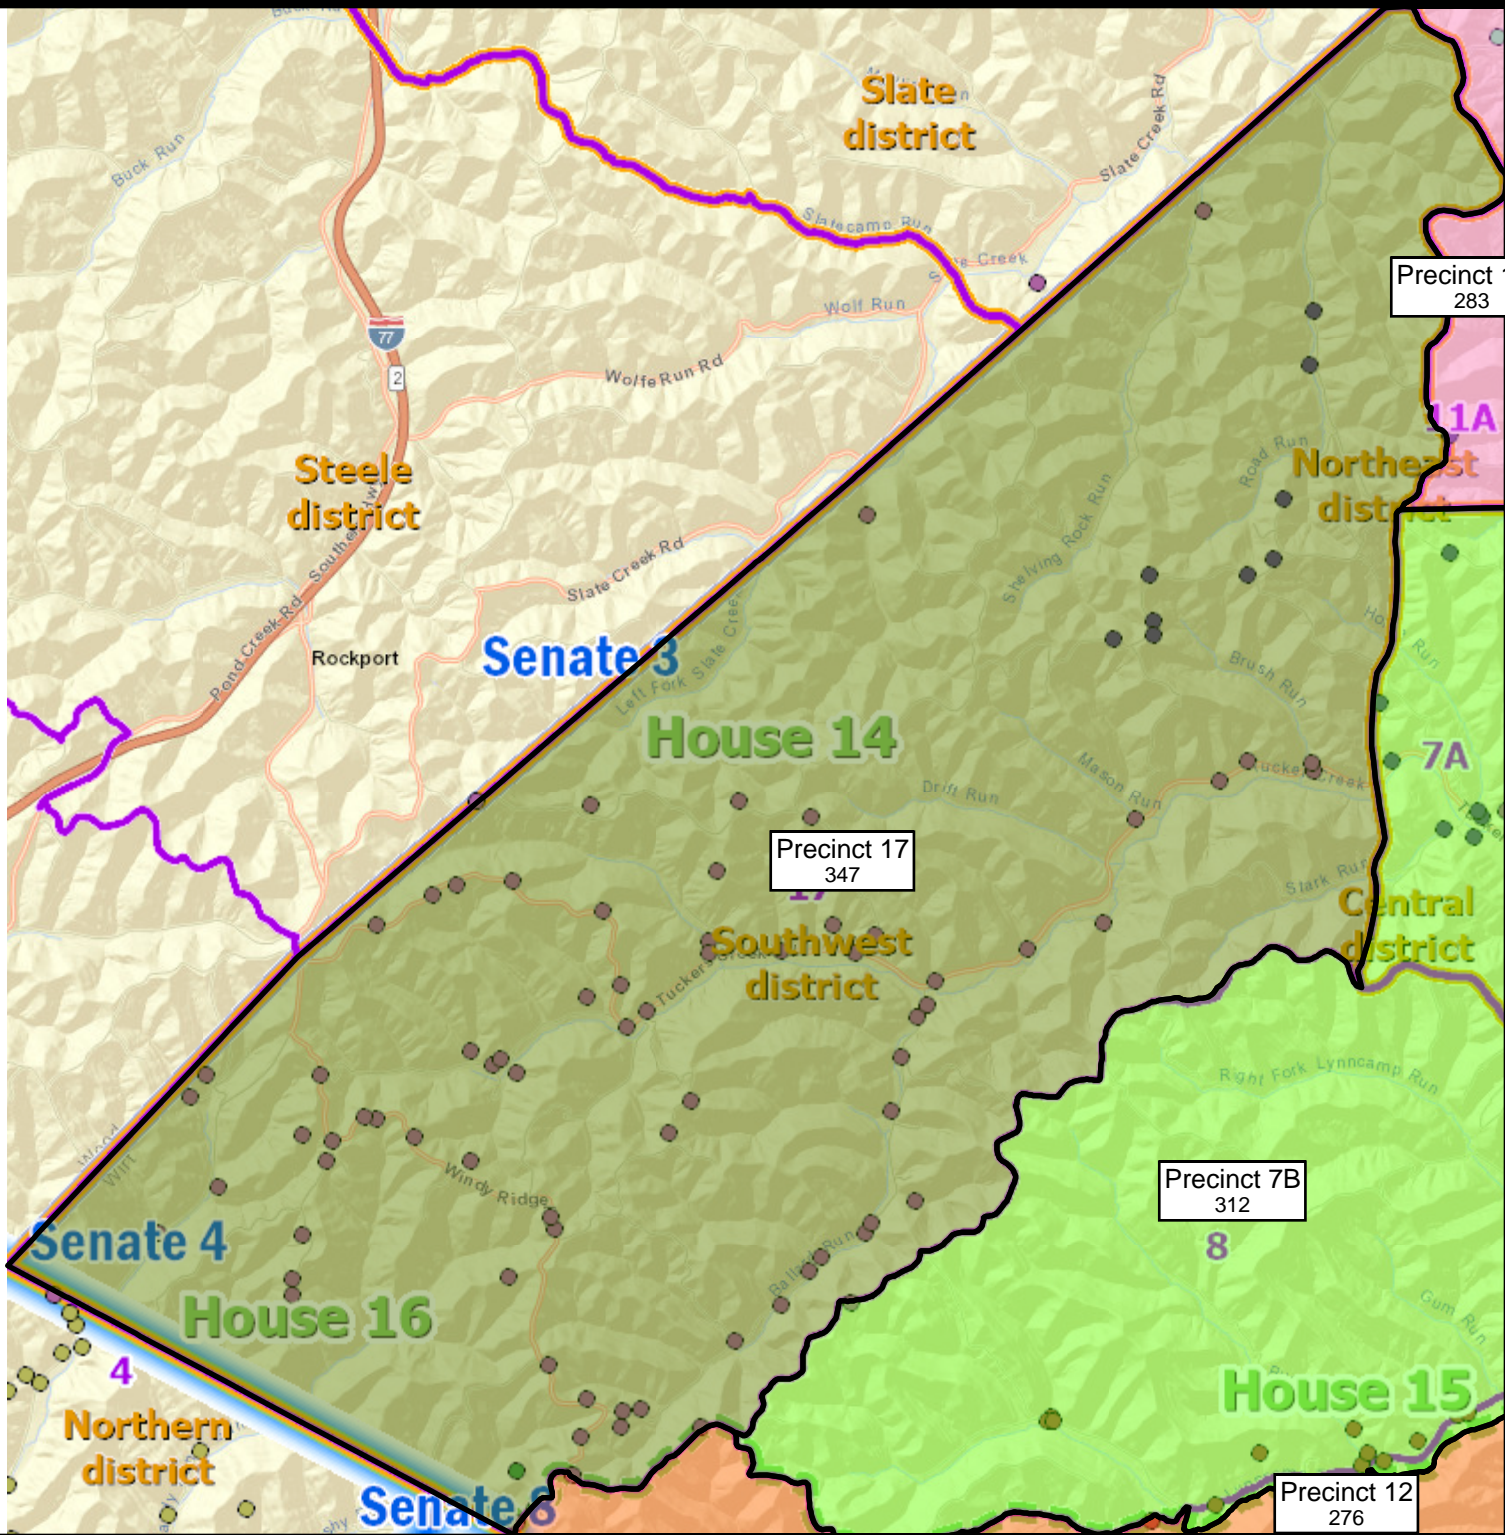

Wirt County Precincts v3a

LEGEND

- Precinct 11A
- Precinct 11
- Precinct 2
- Precinct 1
- Precinct 12
- Precinct 17
- Precinct 7B
- Precinct 7A
- Precinct 8

1 INCH = 3 MILES

Clay district **House 10**

Slate district

House 14

House 15

Precinct 11
977

11A
283

Precinct 11A
283

Senate 3

Precinct 17
347

Southwest district

17

7A

Precinct 7B
919

Central district

Precinct 11A
283

Precinct 17
347

Precinct 7B
312

Precinct 12
276

House 15

Central district

Senate 3

Precinct 7A
533

Precinct 7A
413

Precinct 7B
312

House 14

8