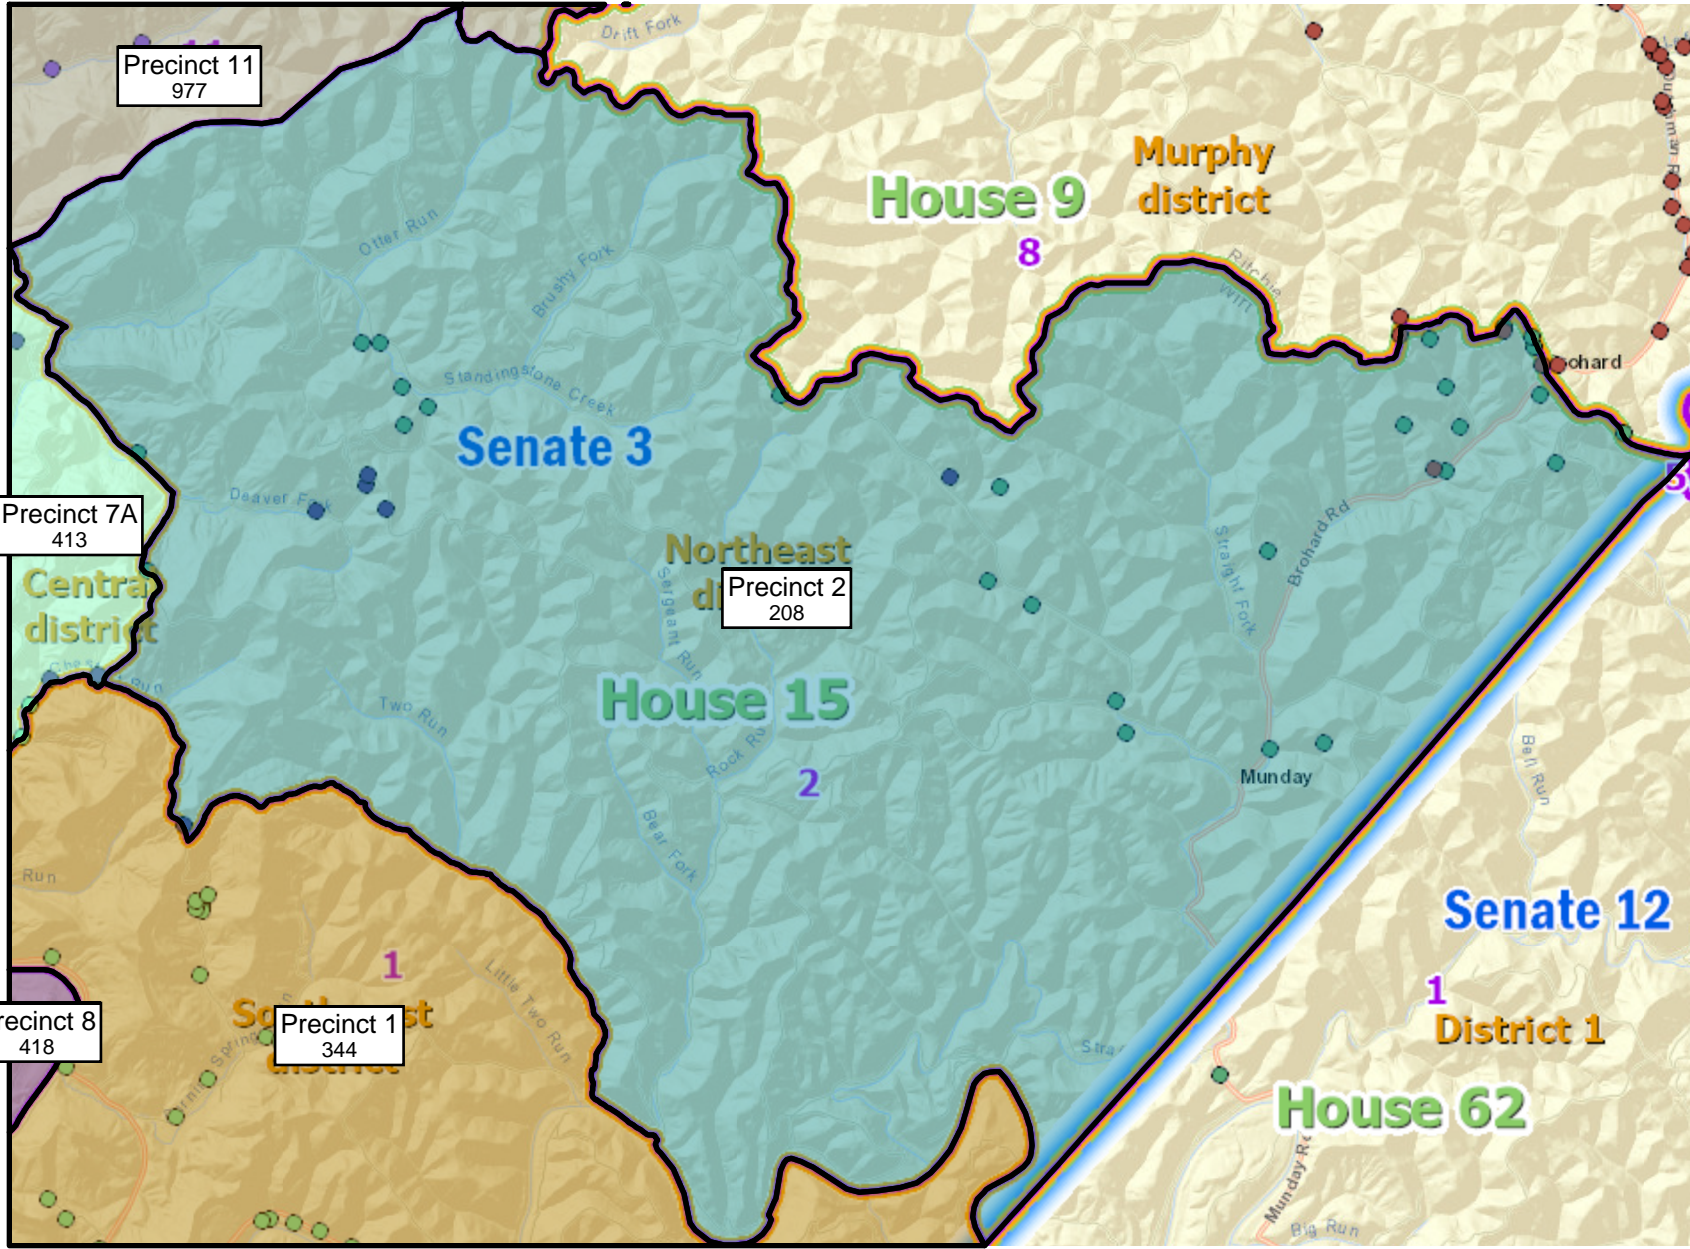

Wirt County Precincts v3a

LEGEND

- Precinct 11A
- Precinct 11
- Precinct 2
- Precinct 1
- Precinct 12
- Precinct 17
- Precinct 7B
- Precinct 7A
- Precinct 8

1 INCH = 3 MILES

Clay district **House 10**

Slate district

House 14

House 15

Precinct 11
977

11A
283

Precinct 11A
283

Senate 3

Precinct 17
347

Southwest district

17

7A

Precinct 7B
919

Central district

Precinct 11A
283

Precinct 17
347

Precinct 7B
312

Precinct 12
276

House 15

Central district

Senate 3

Precinct 7A
533

Precinct 7A
413

Precinct 7B
312

House 14

8