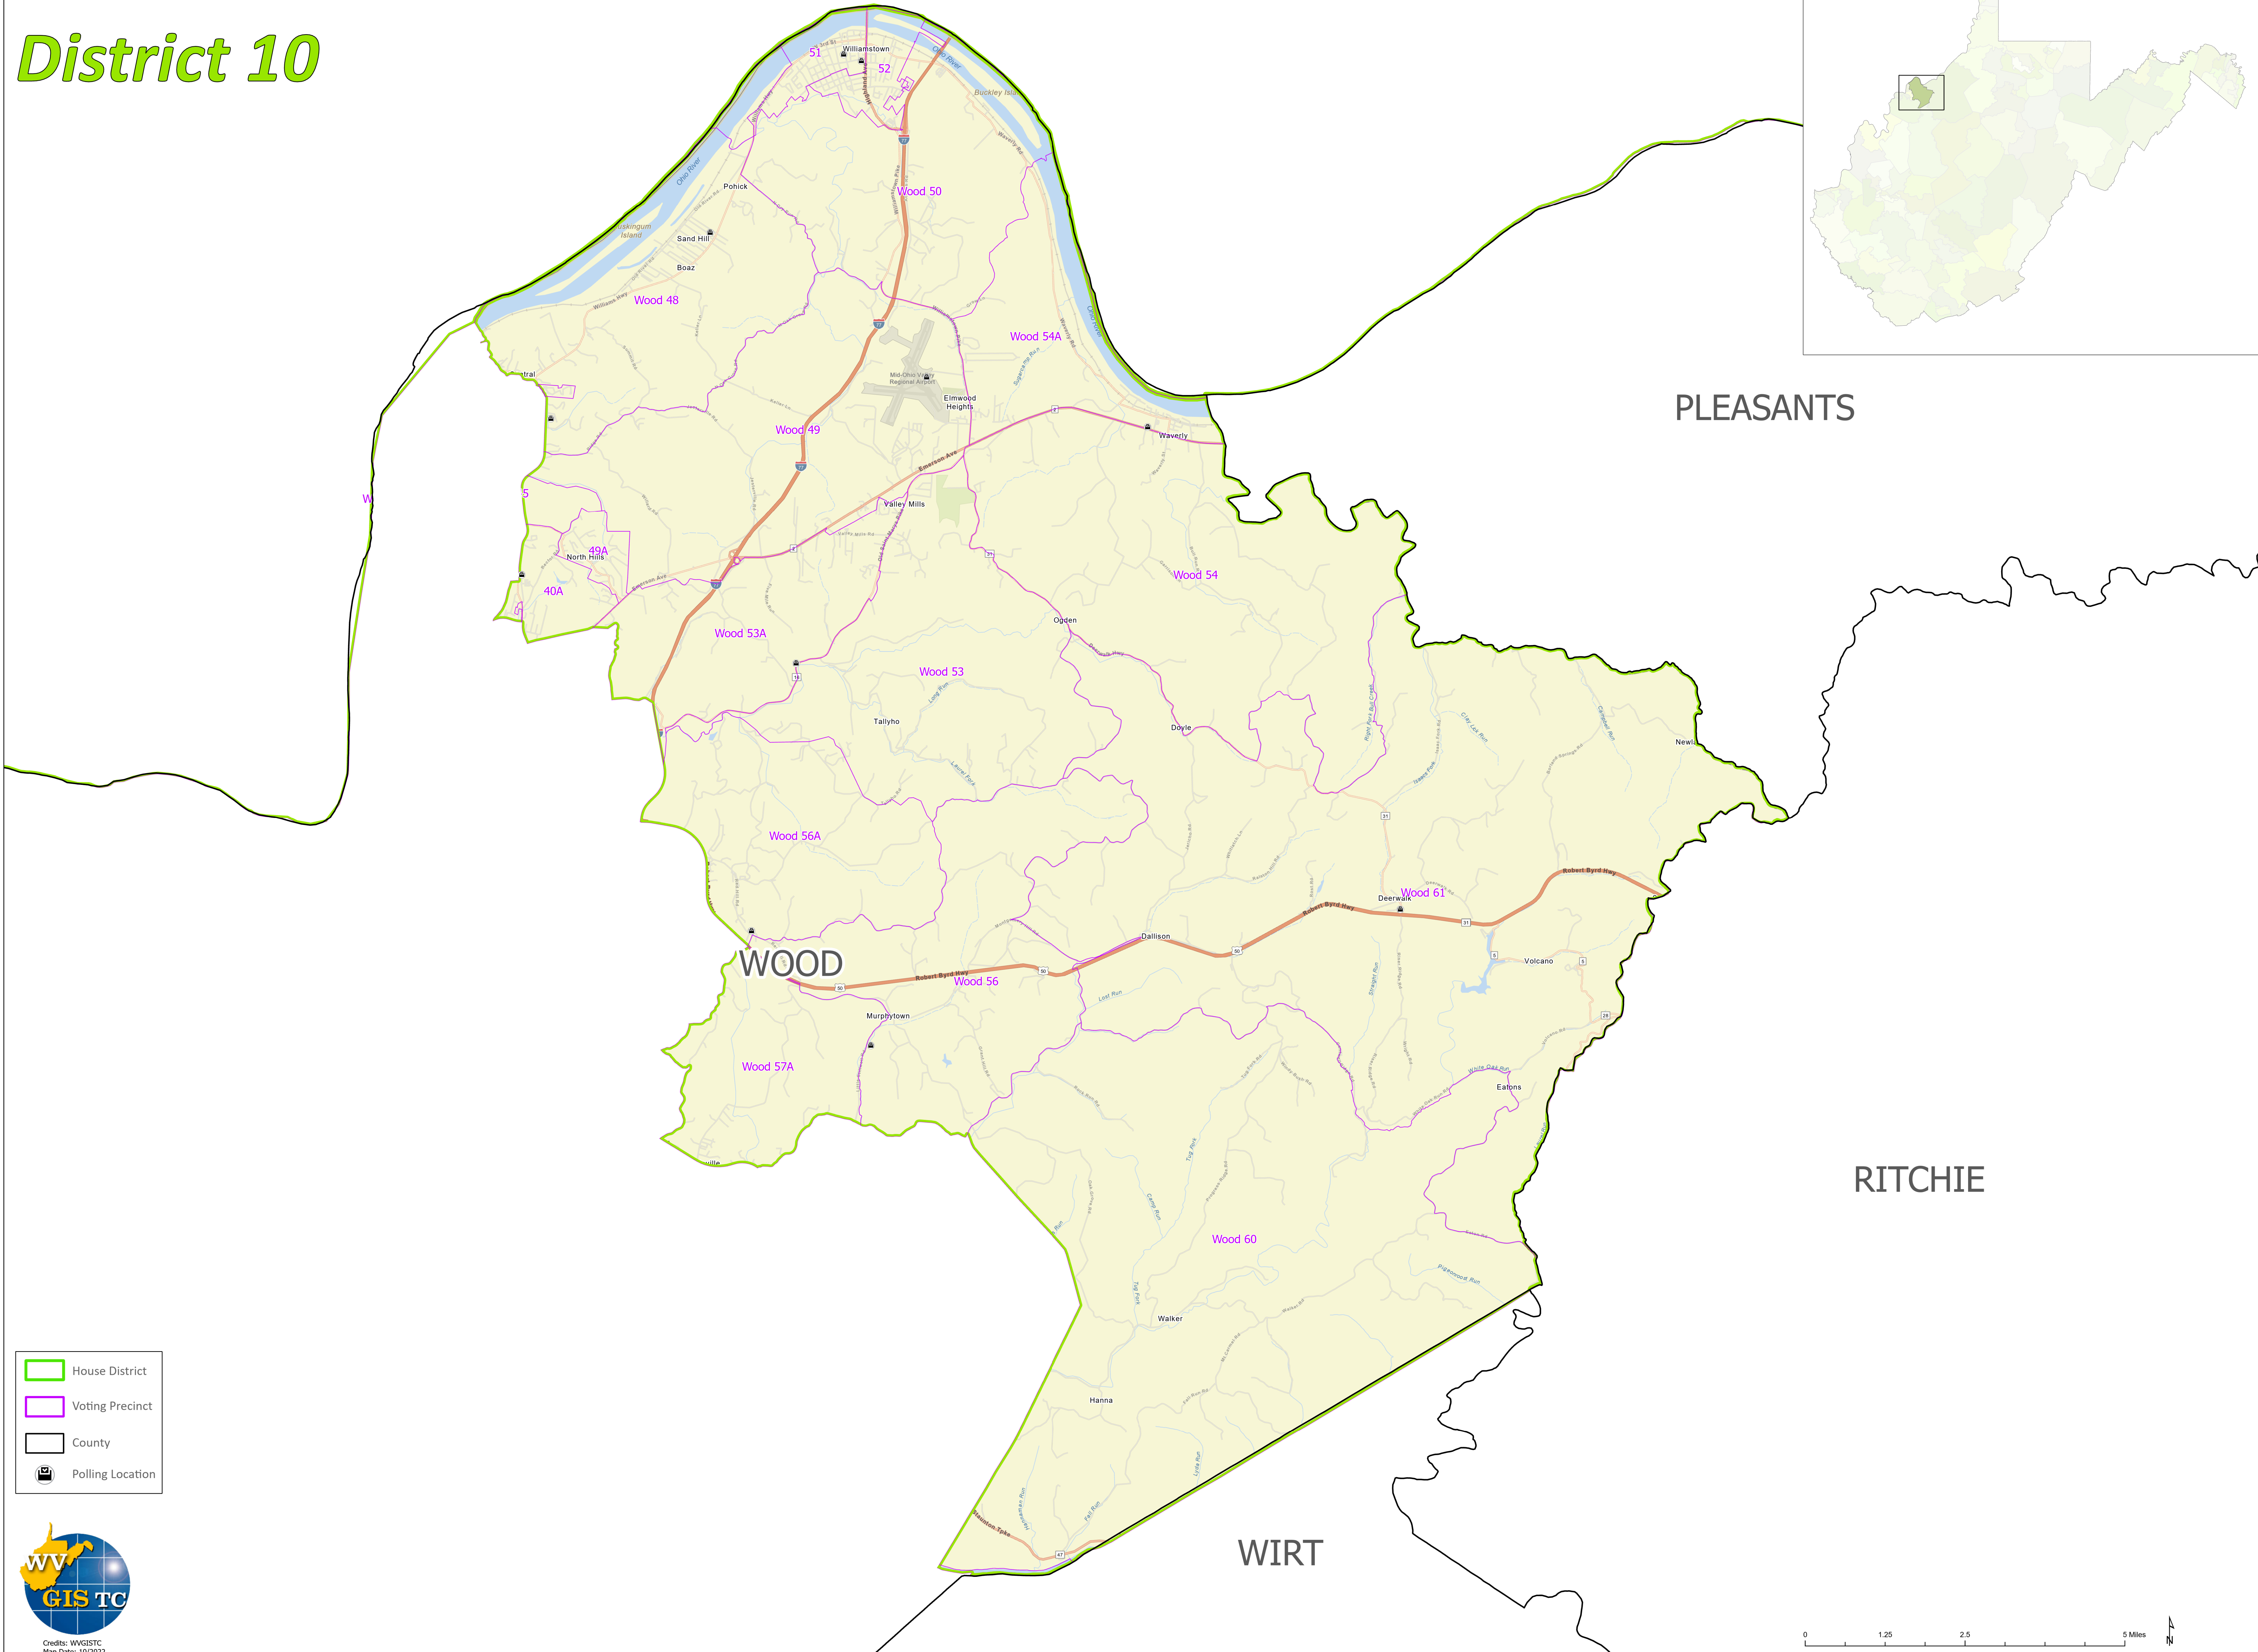

WV House 2021: District 10

- House District
- Voting Precinct
- County
- Polling Location

Credits: WVGISTC
Map Date: 10/2022