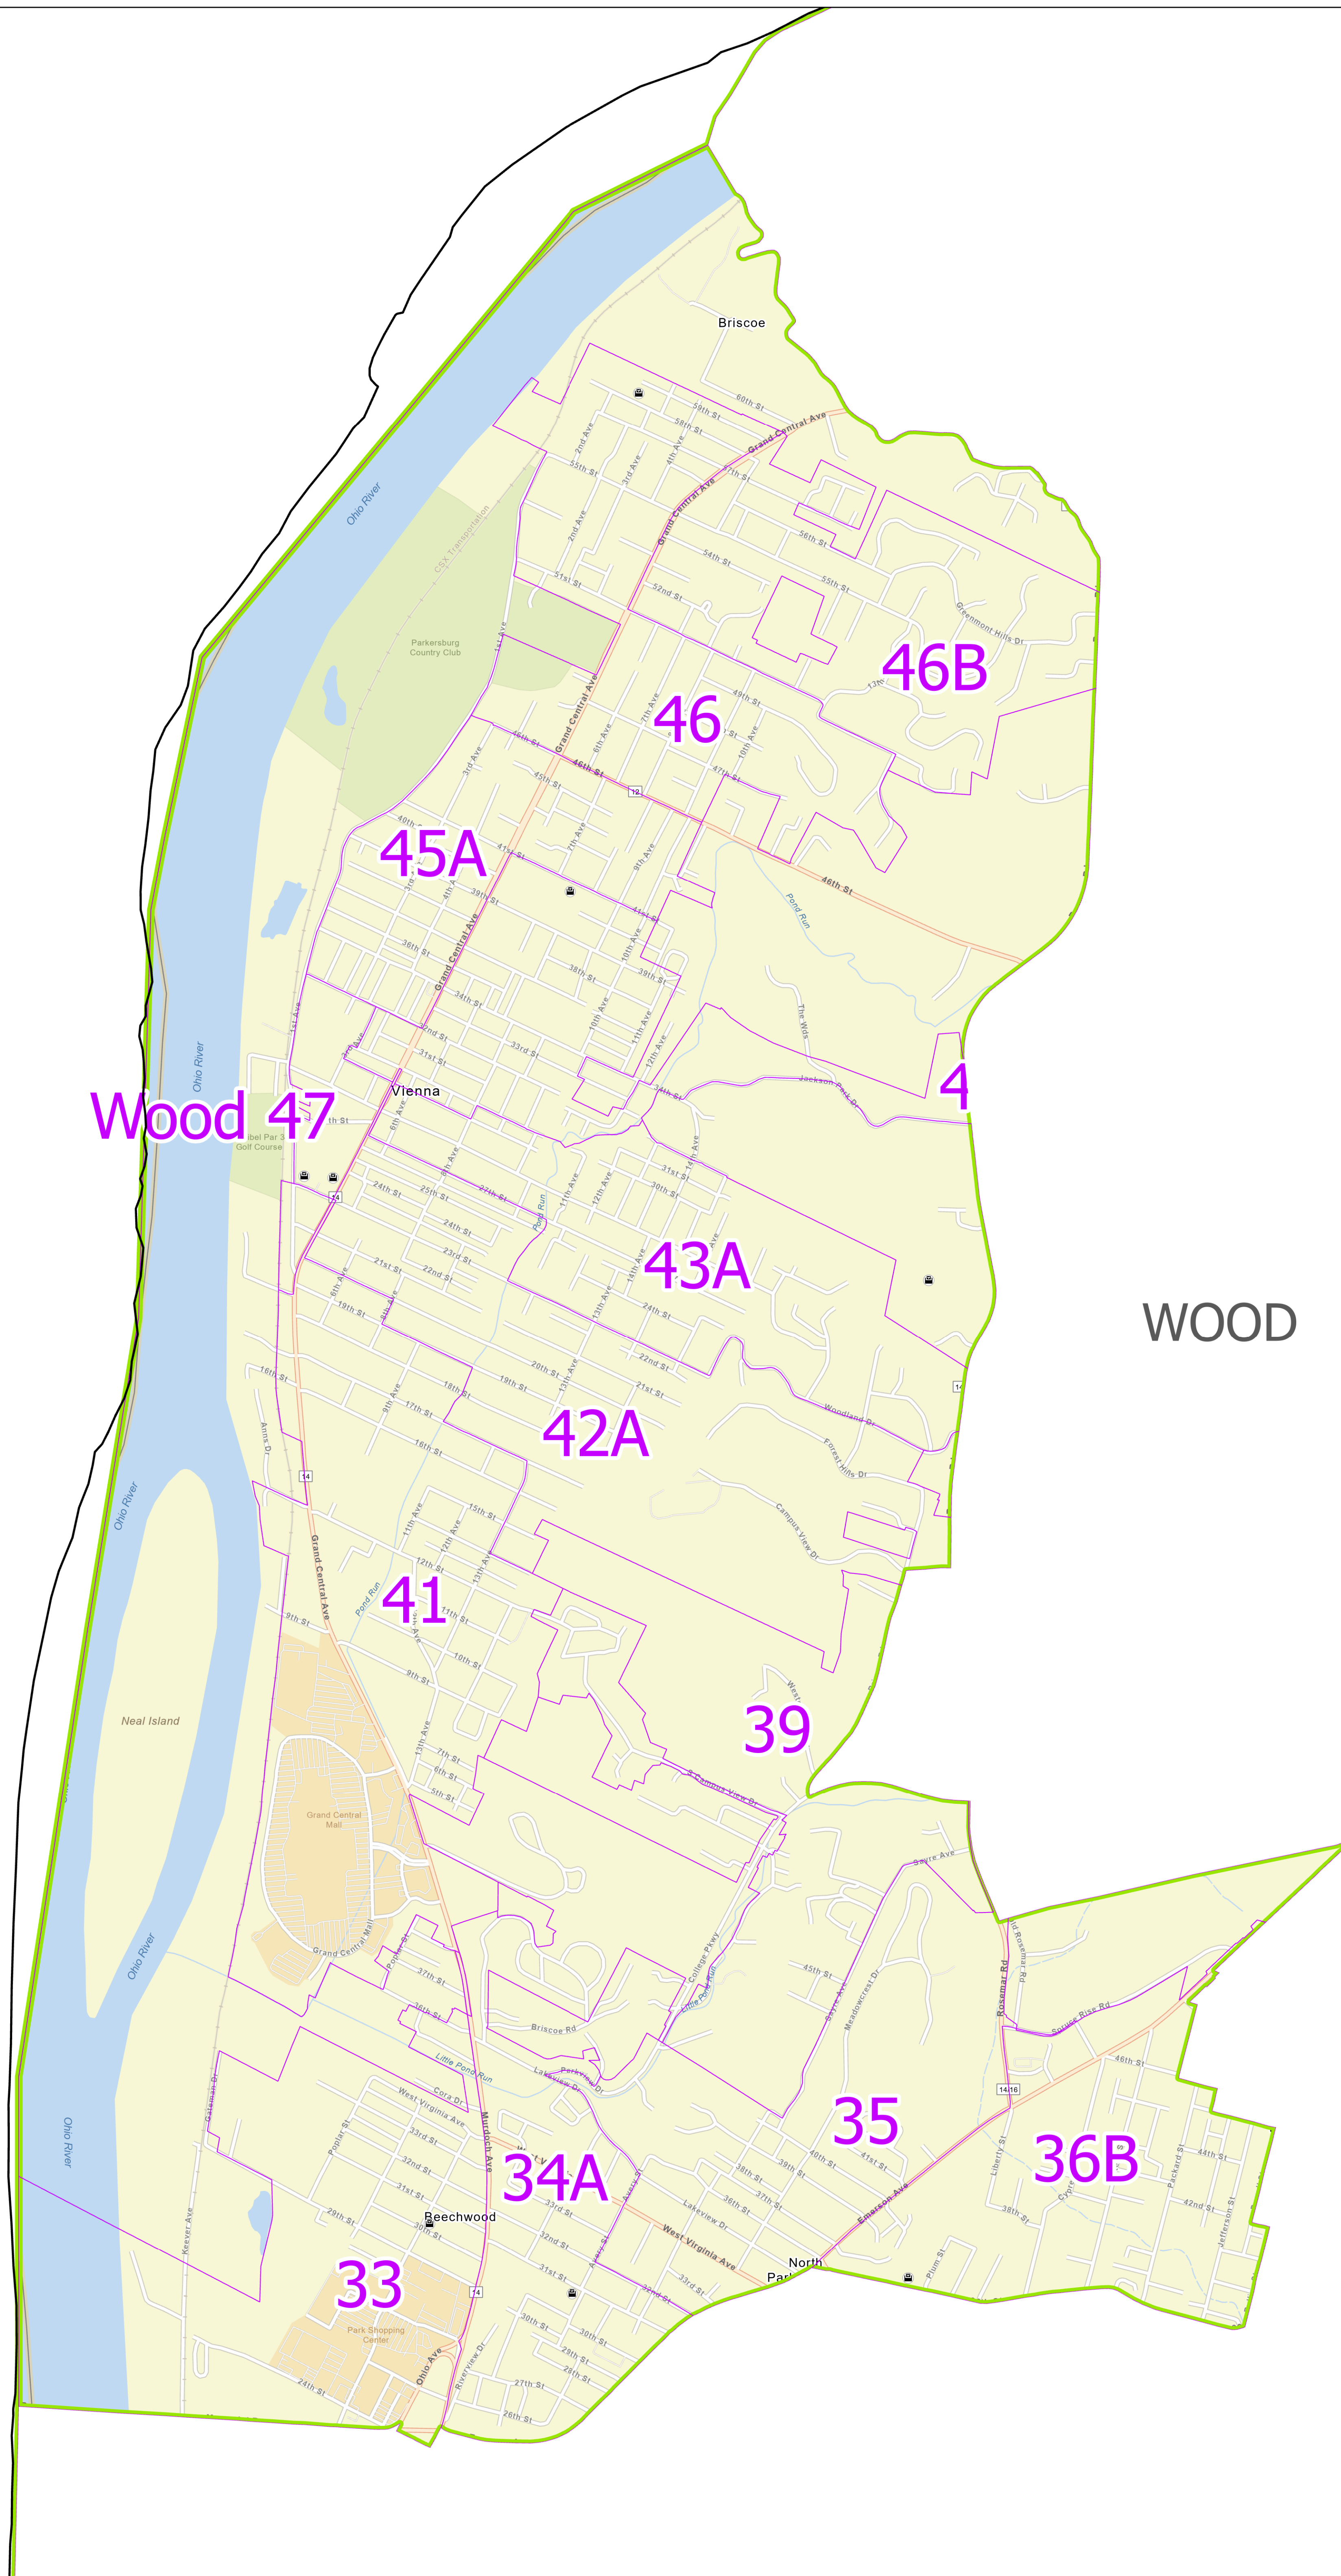

WV House 2021: District 11

- House District
- Voting Precinct
- County
- Polling Location

Credits: WVGISTC
Map Date: 10/2022