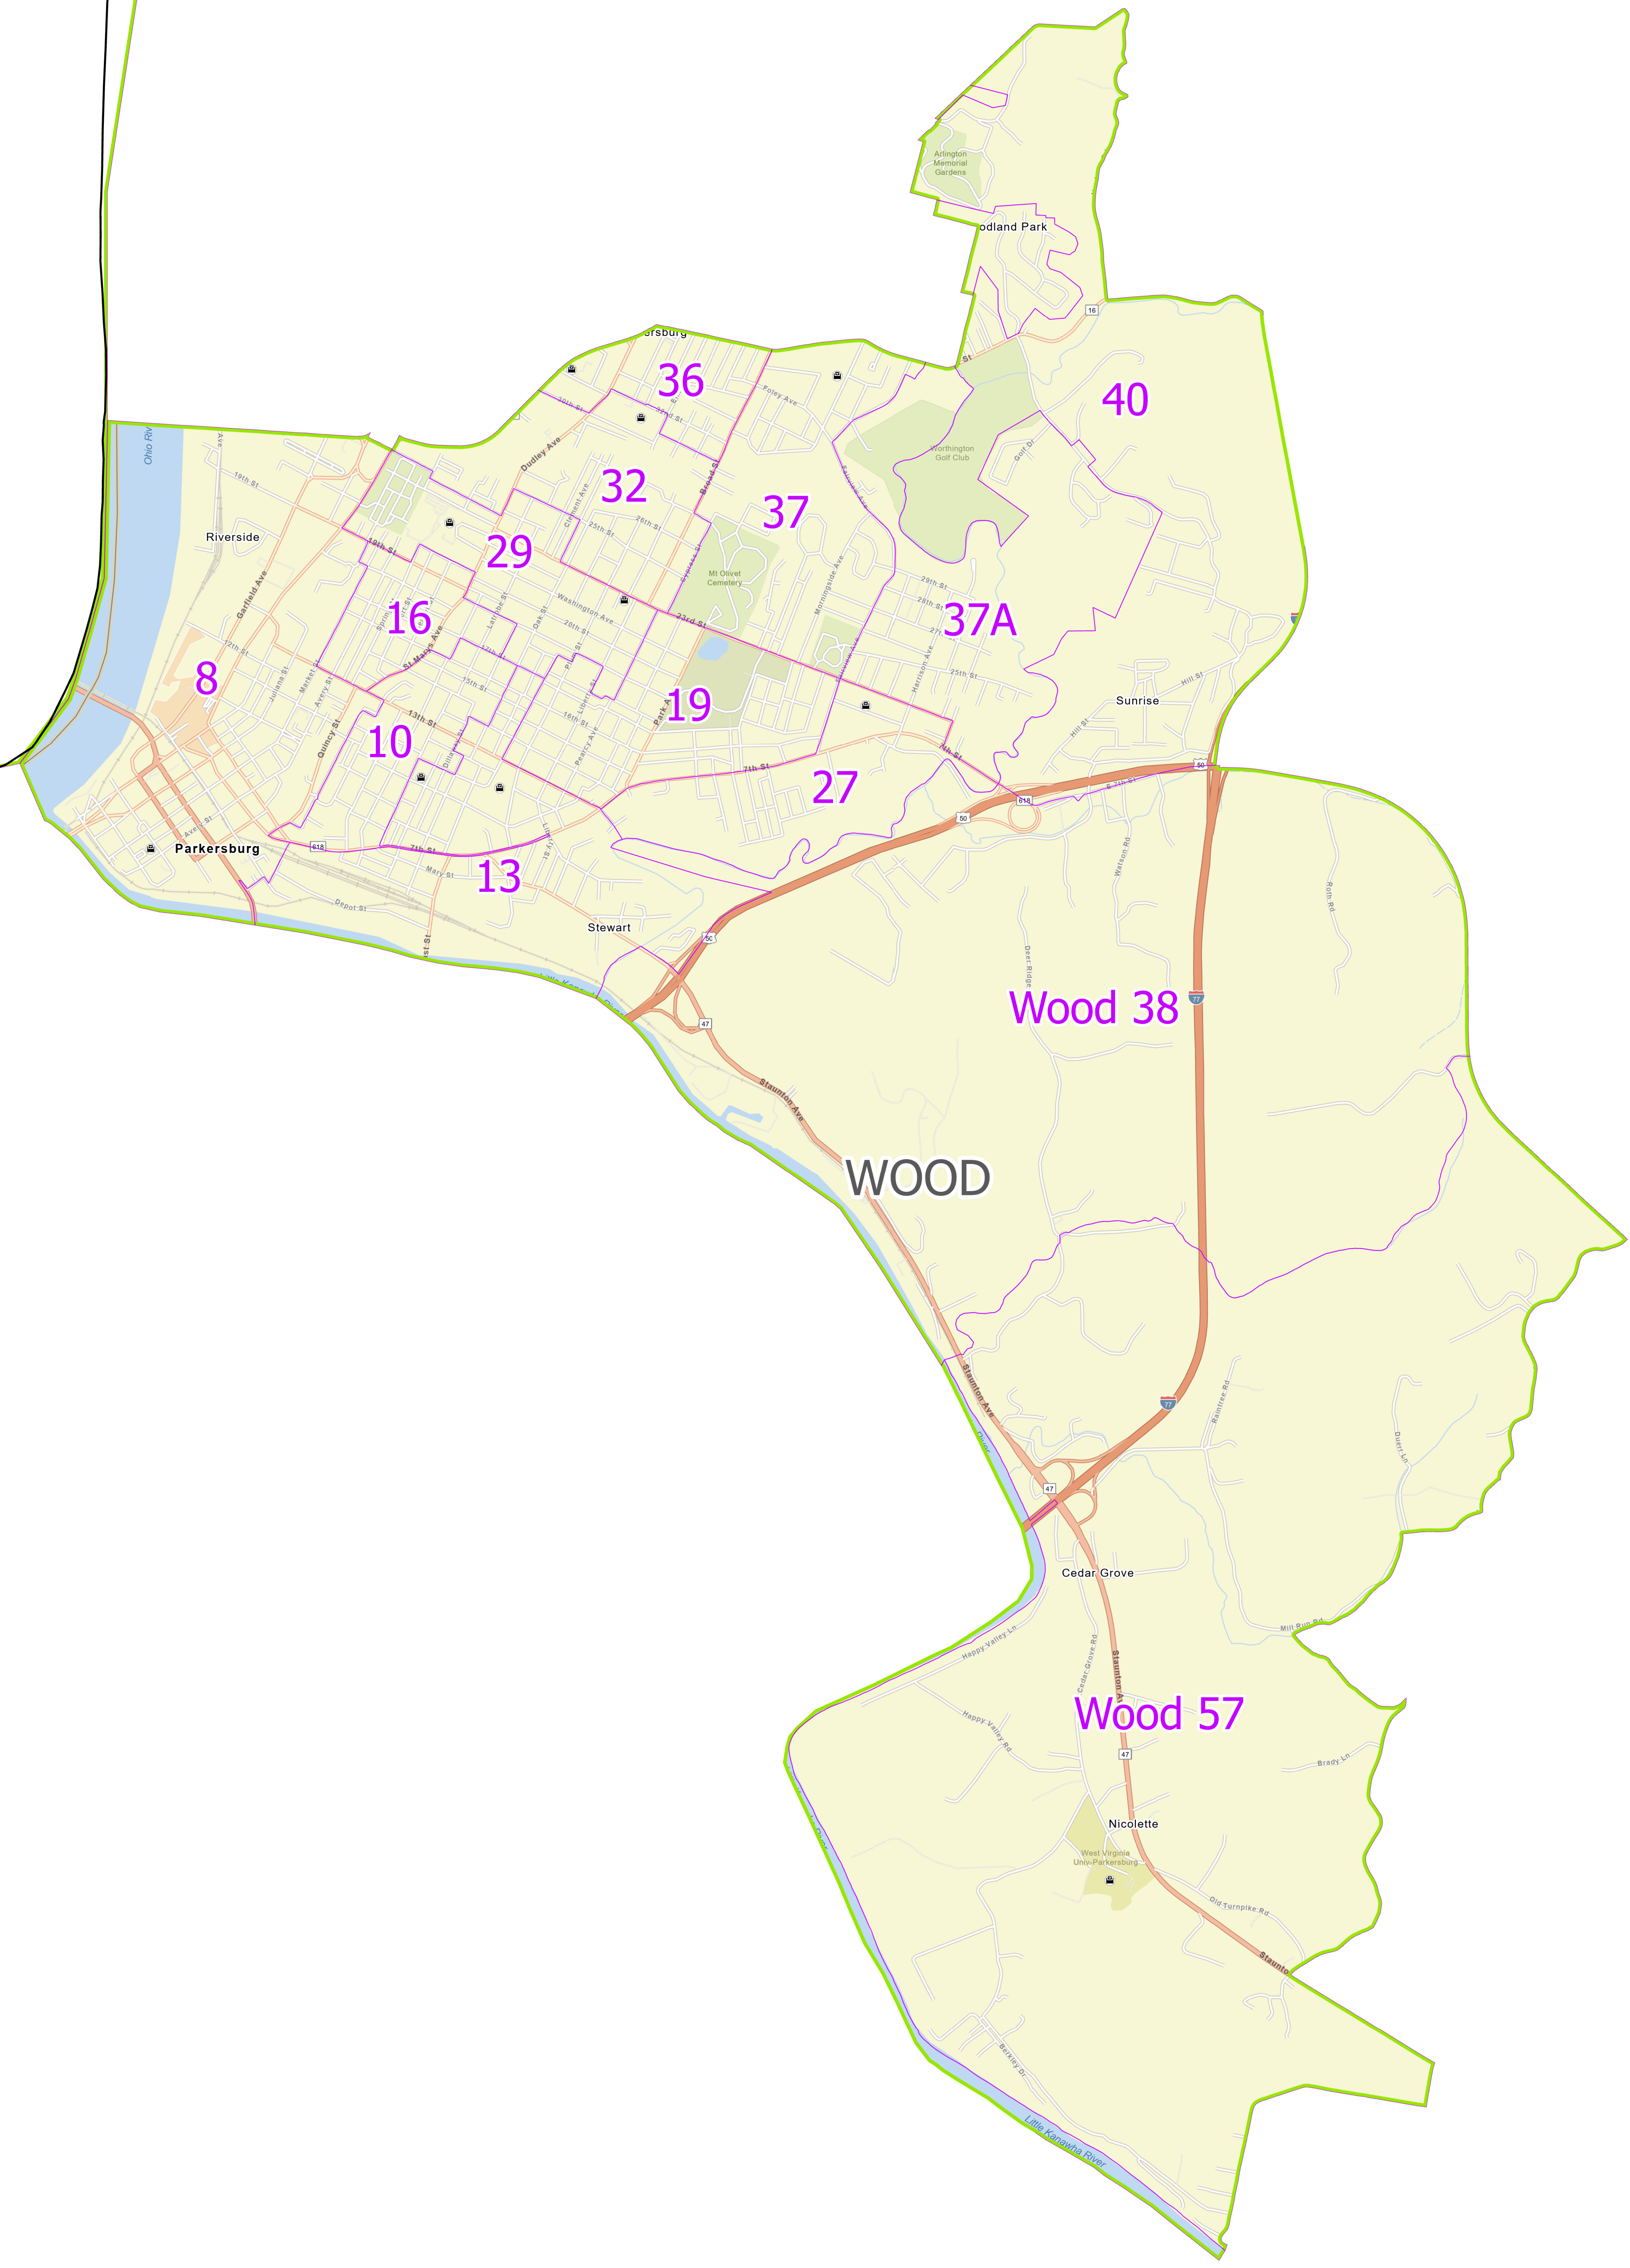

# WV House 2021: District 12

- House District
- Voting Precinct
- County
- Polling Location

Credits: WVGISTC  
Map Date: 10/2022