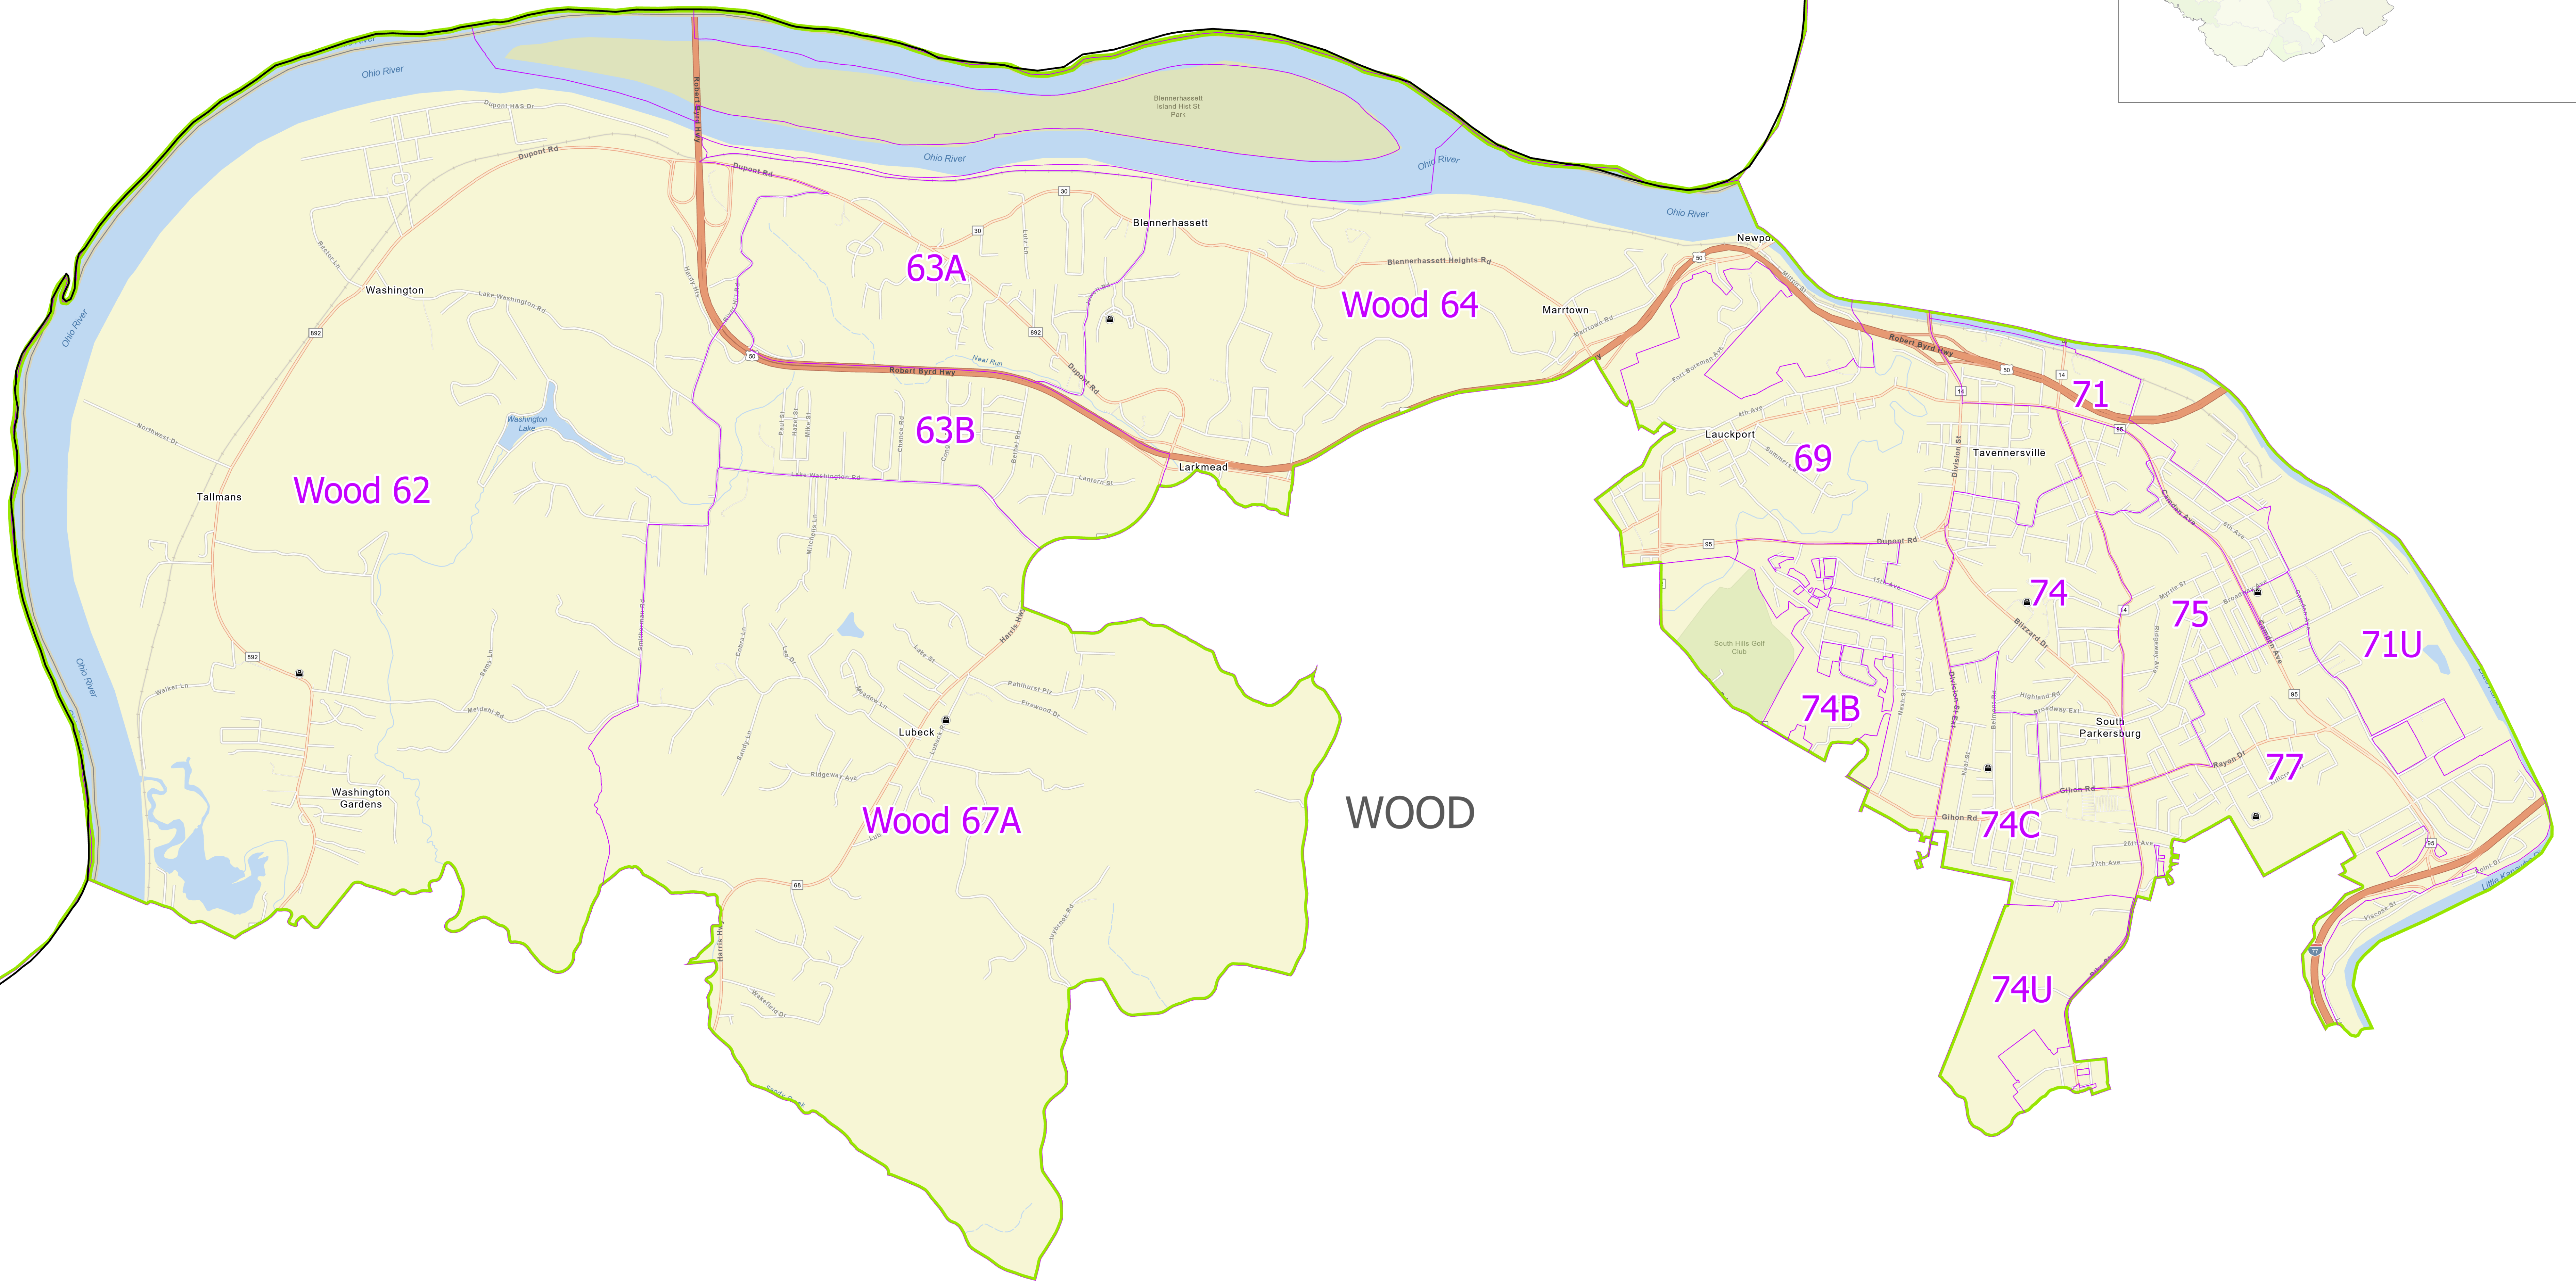

# WV House 2021: District 13

- House District
- Voting Precinct
- County
- Polling Location

Credits: WVGISTC  
Map Date: 10/2022