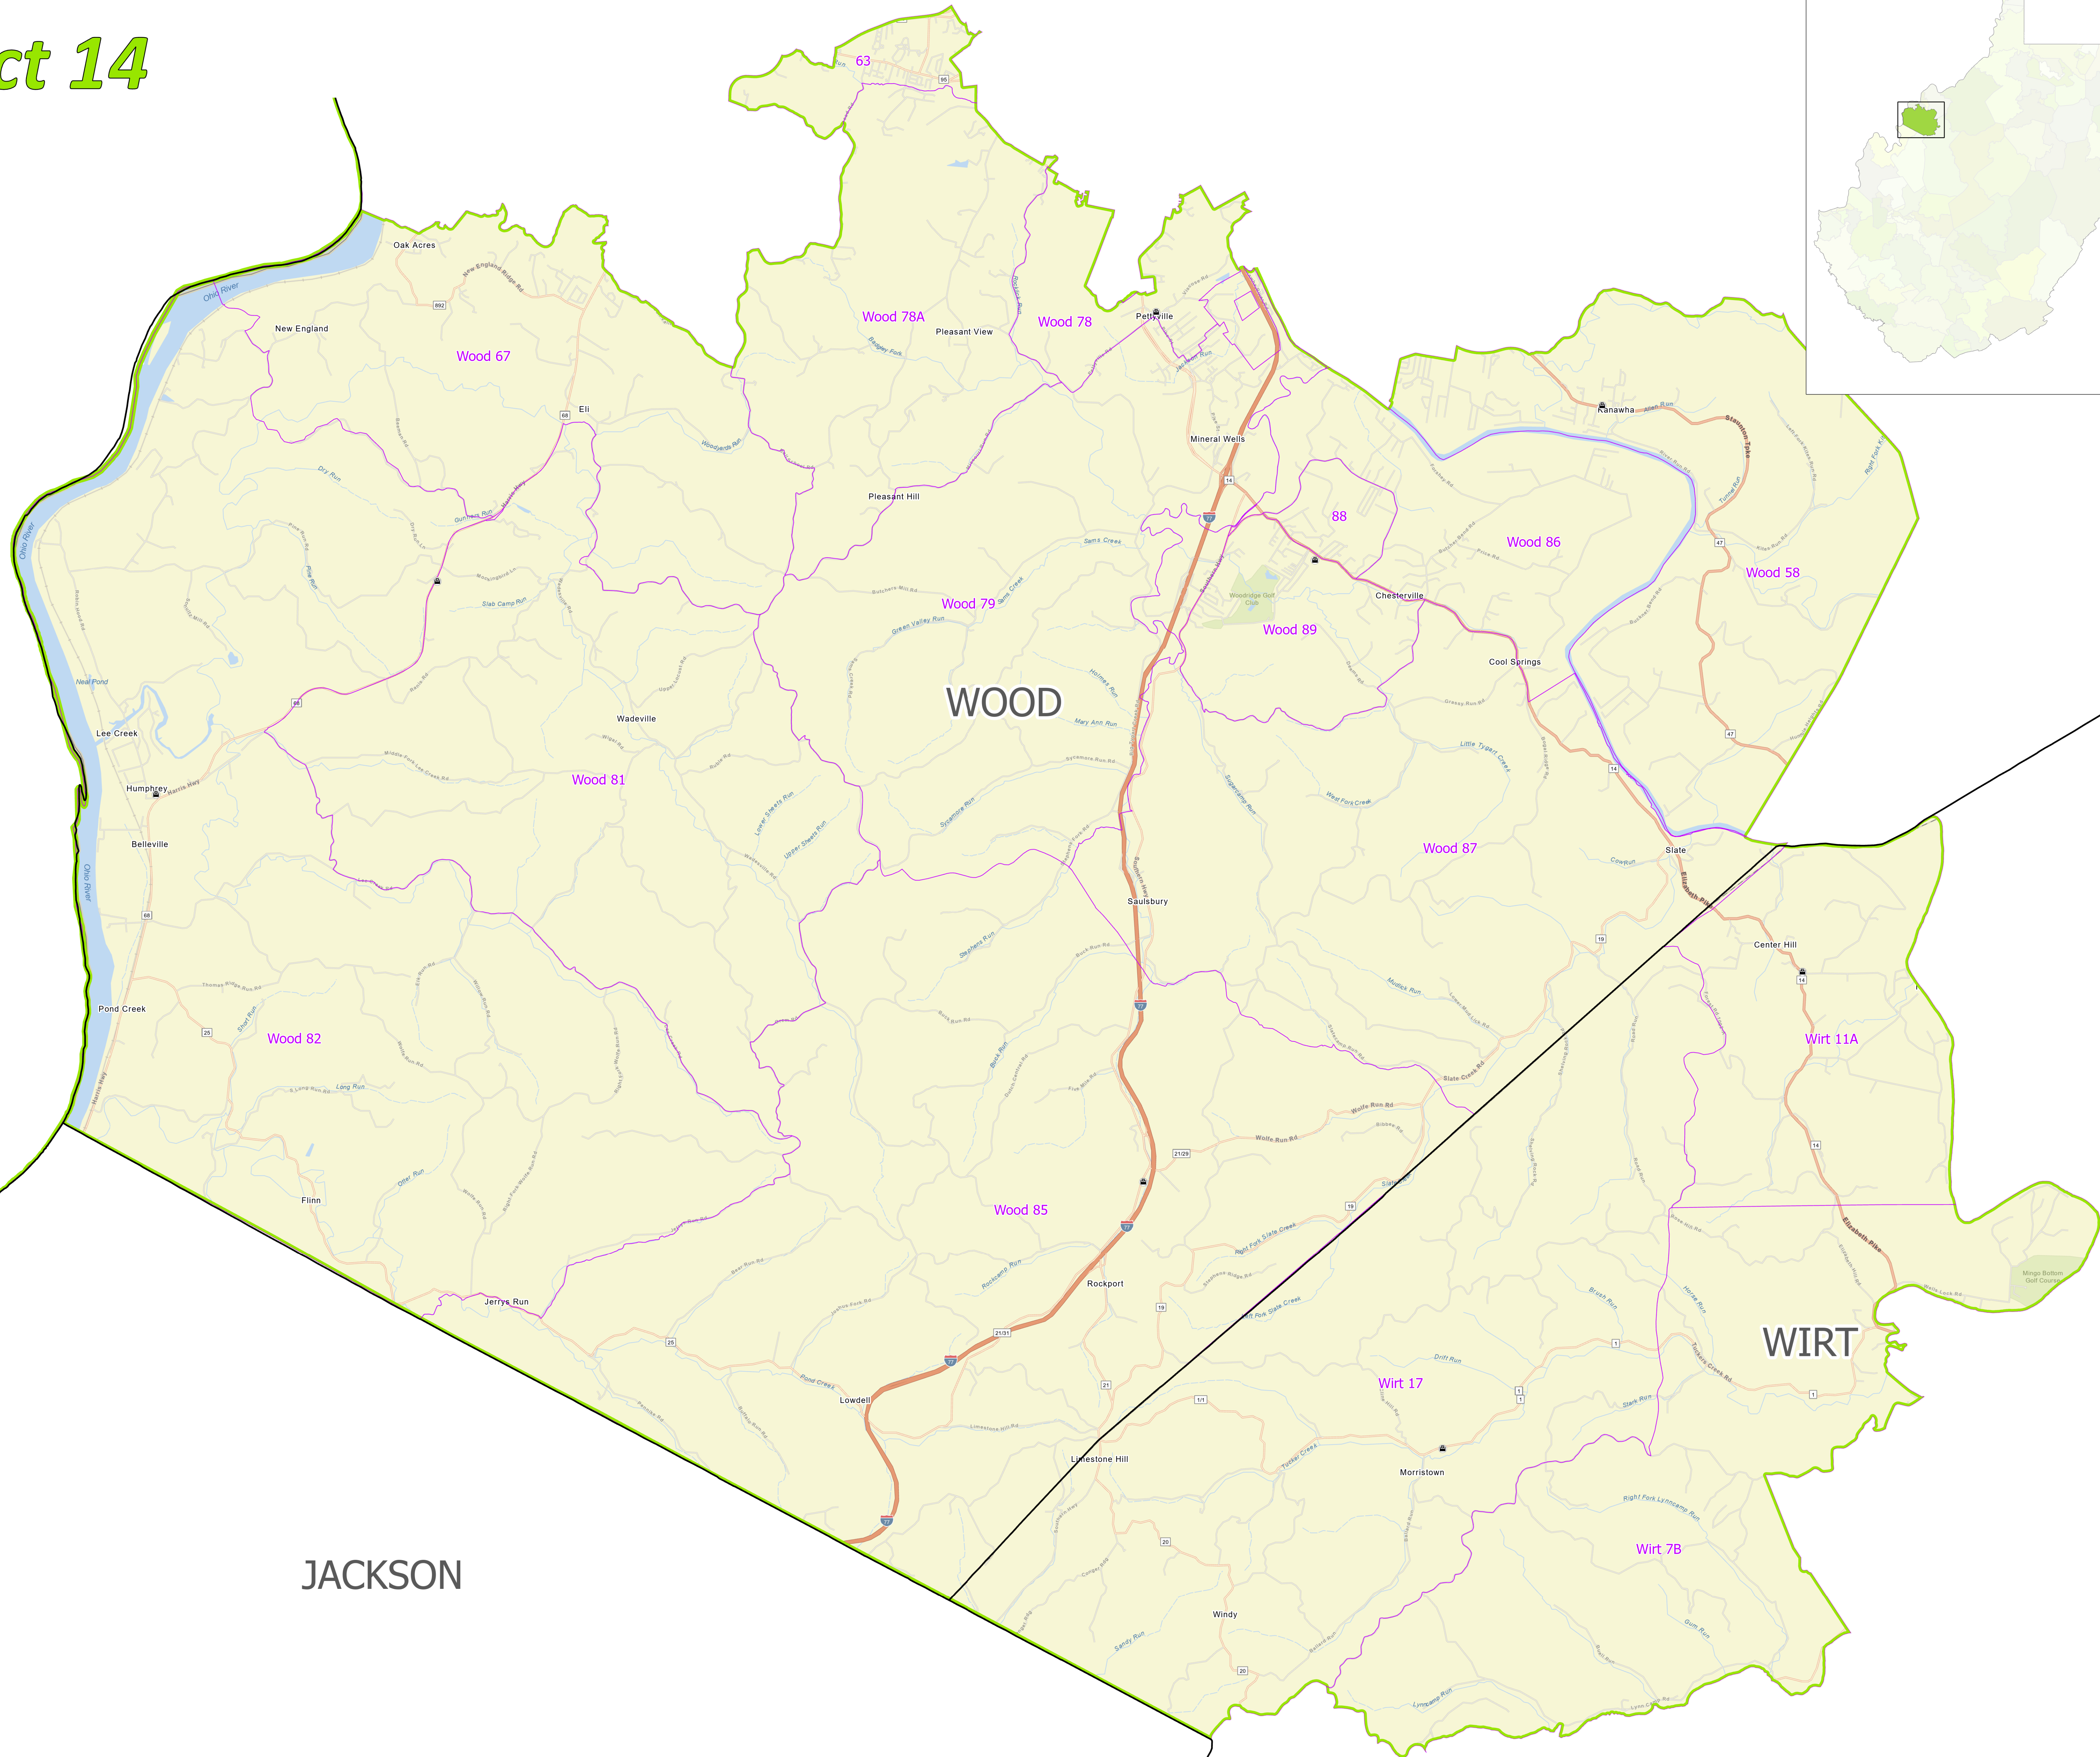

WV House 2021: District 14

- House District
- Voting Precinct
- County
- Polling Location

Credits: WVGISTC
Map Date: 10/2022