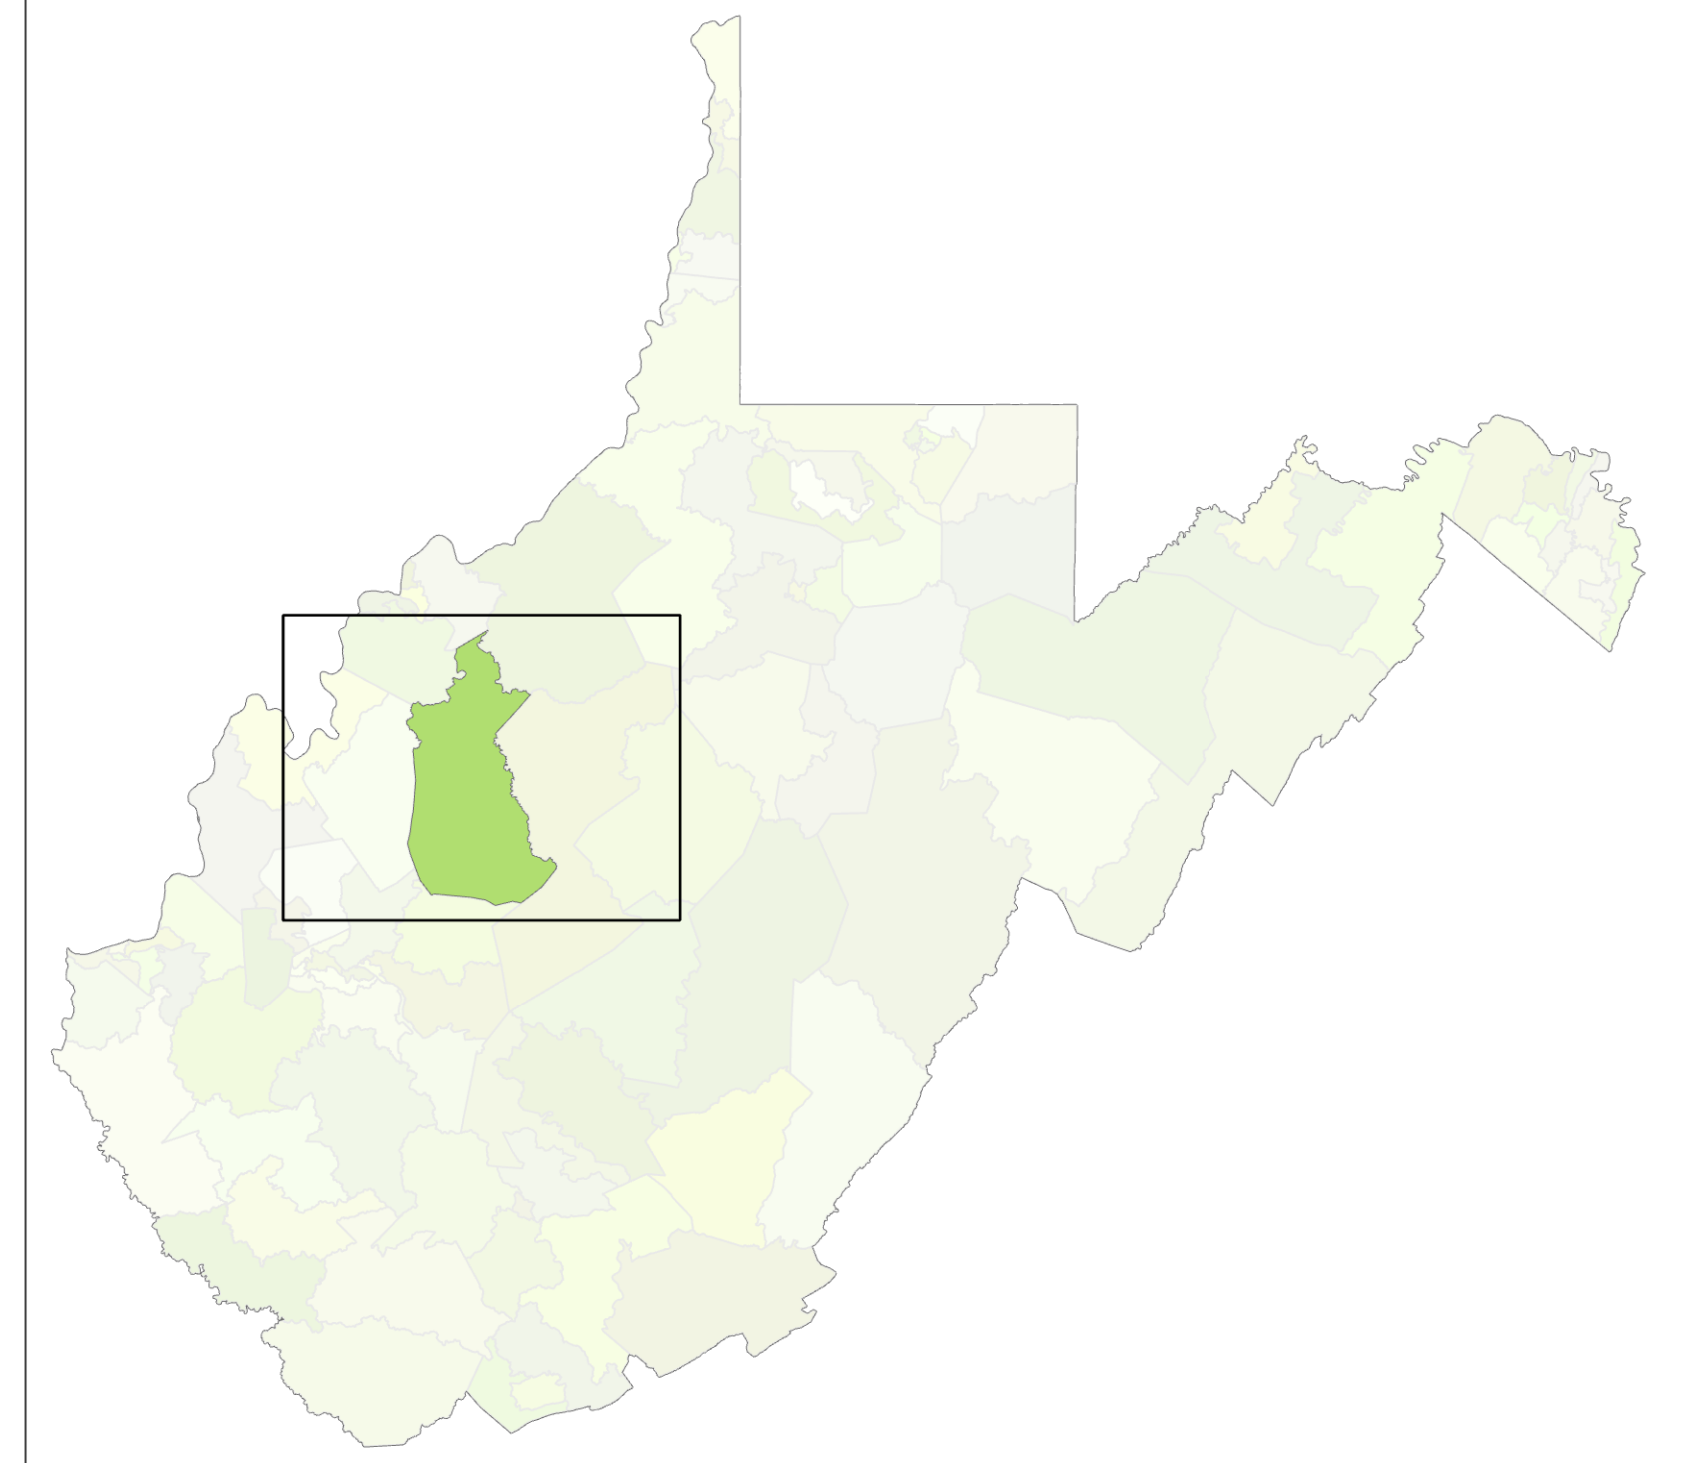

WV House 2021: District 15

- House District
- Voting Precinct
- County
- Polling Location

Credits: WVGISTC
Map Date: 10/2022