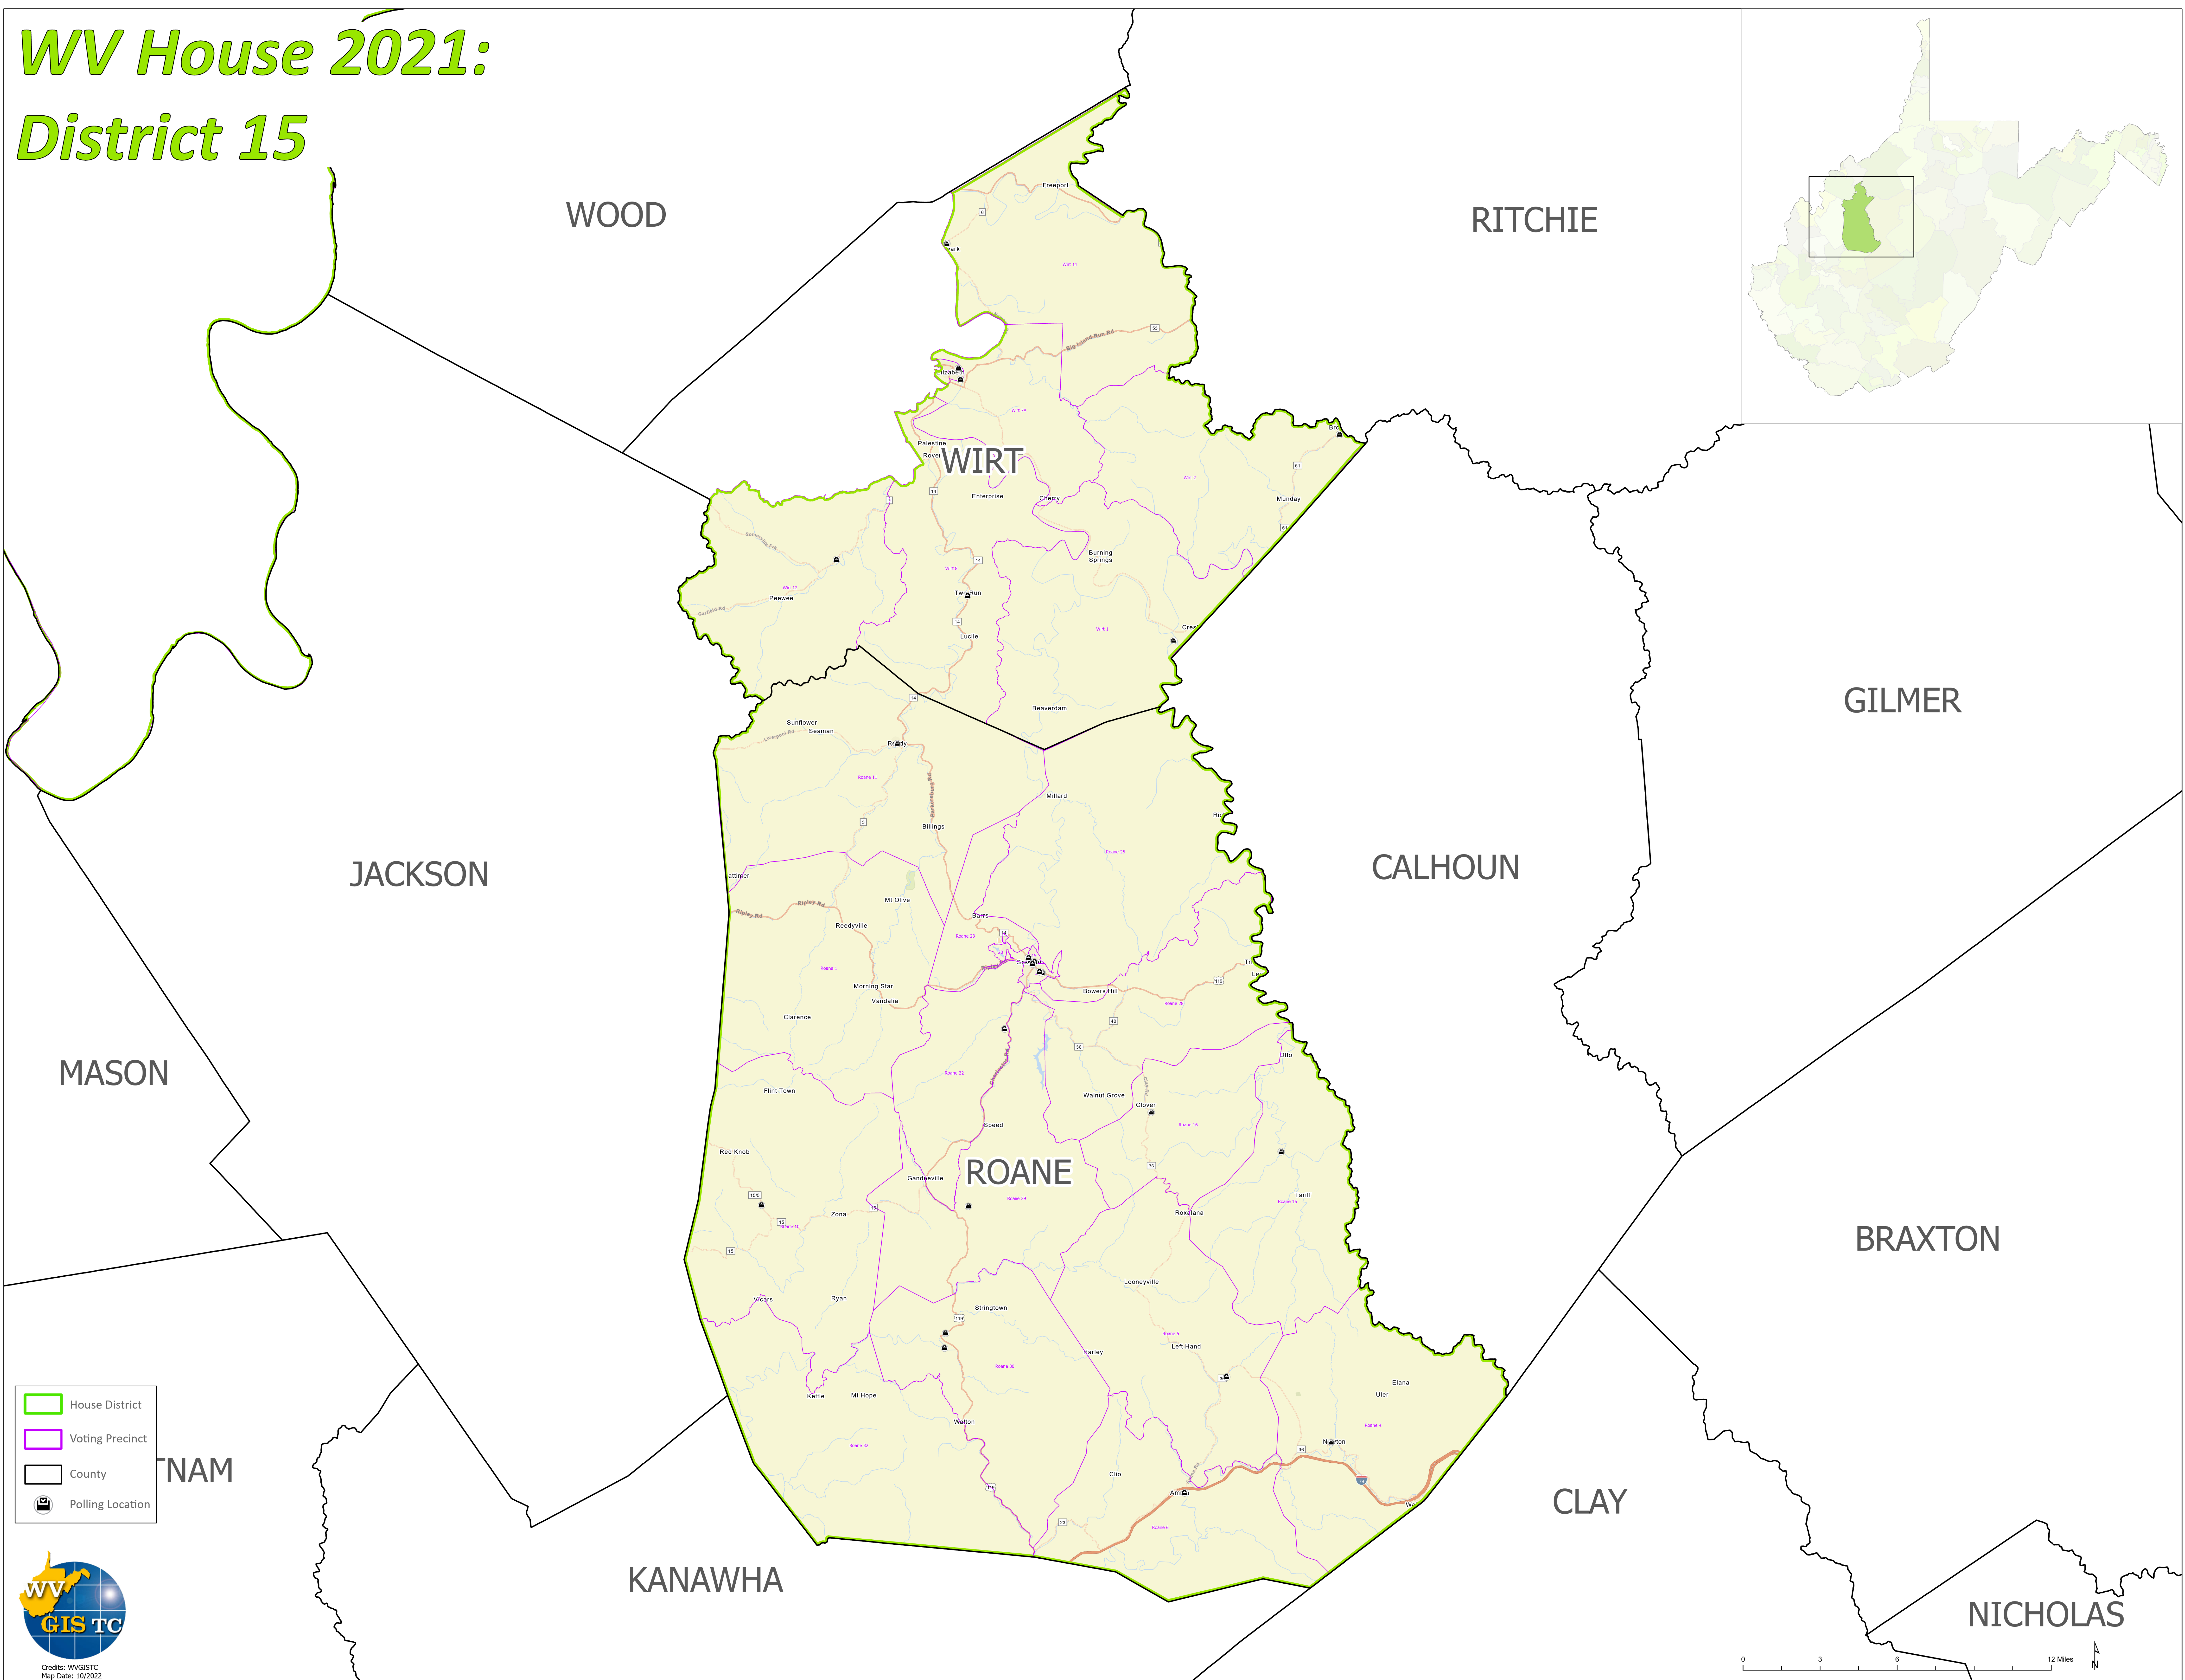

WV House 2021: District 15

- House District
- Voting Precinct
- County
- Polling Location

Credits: WVGISTC
Map Date: 10/2022