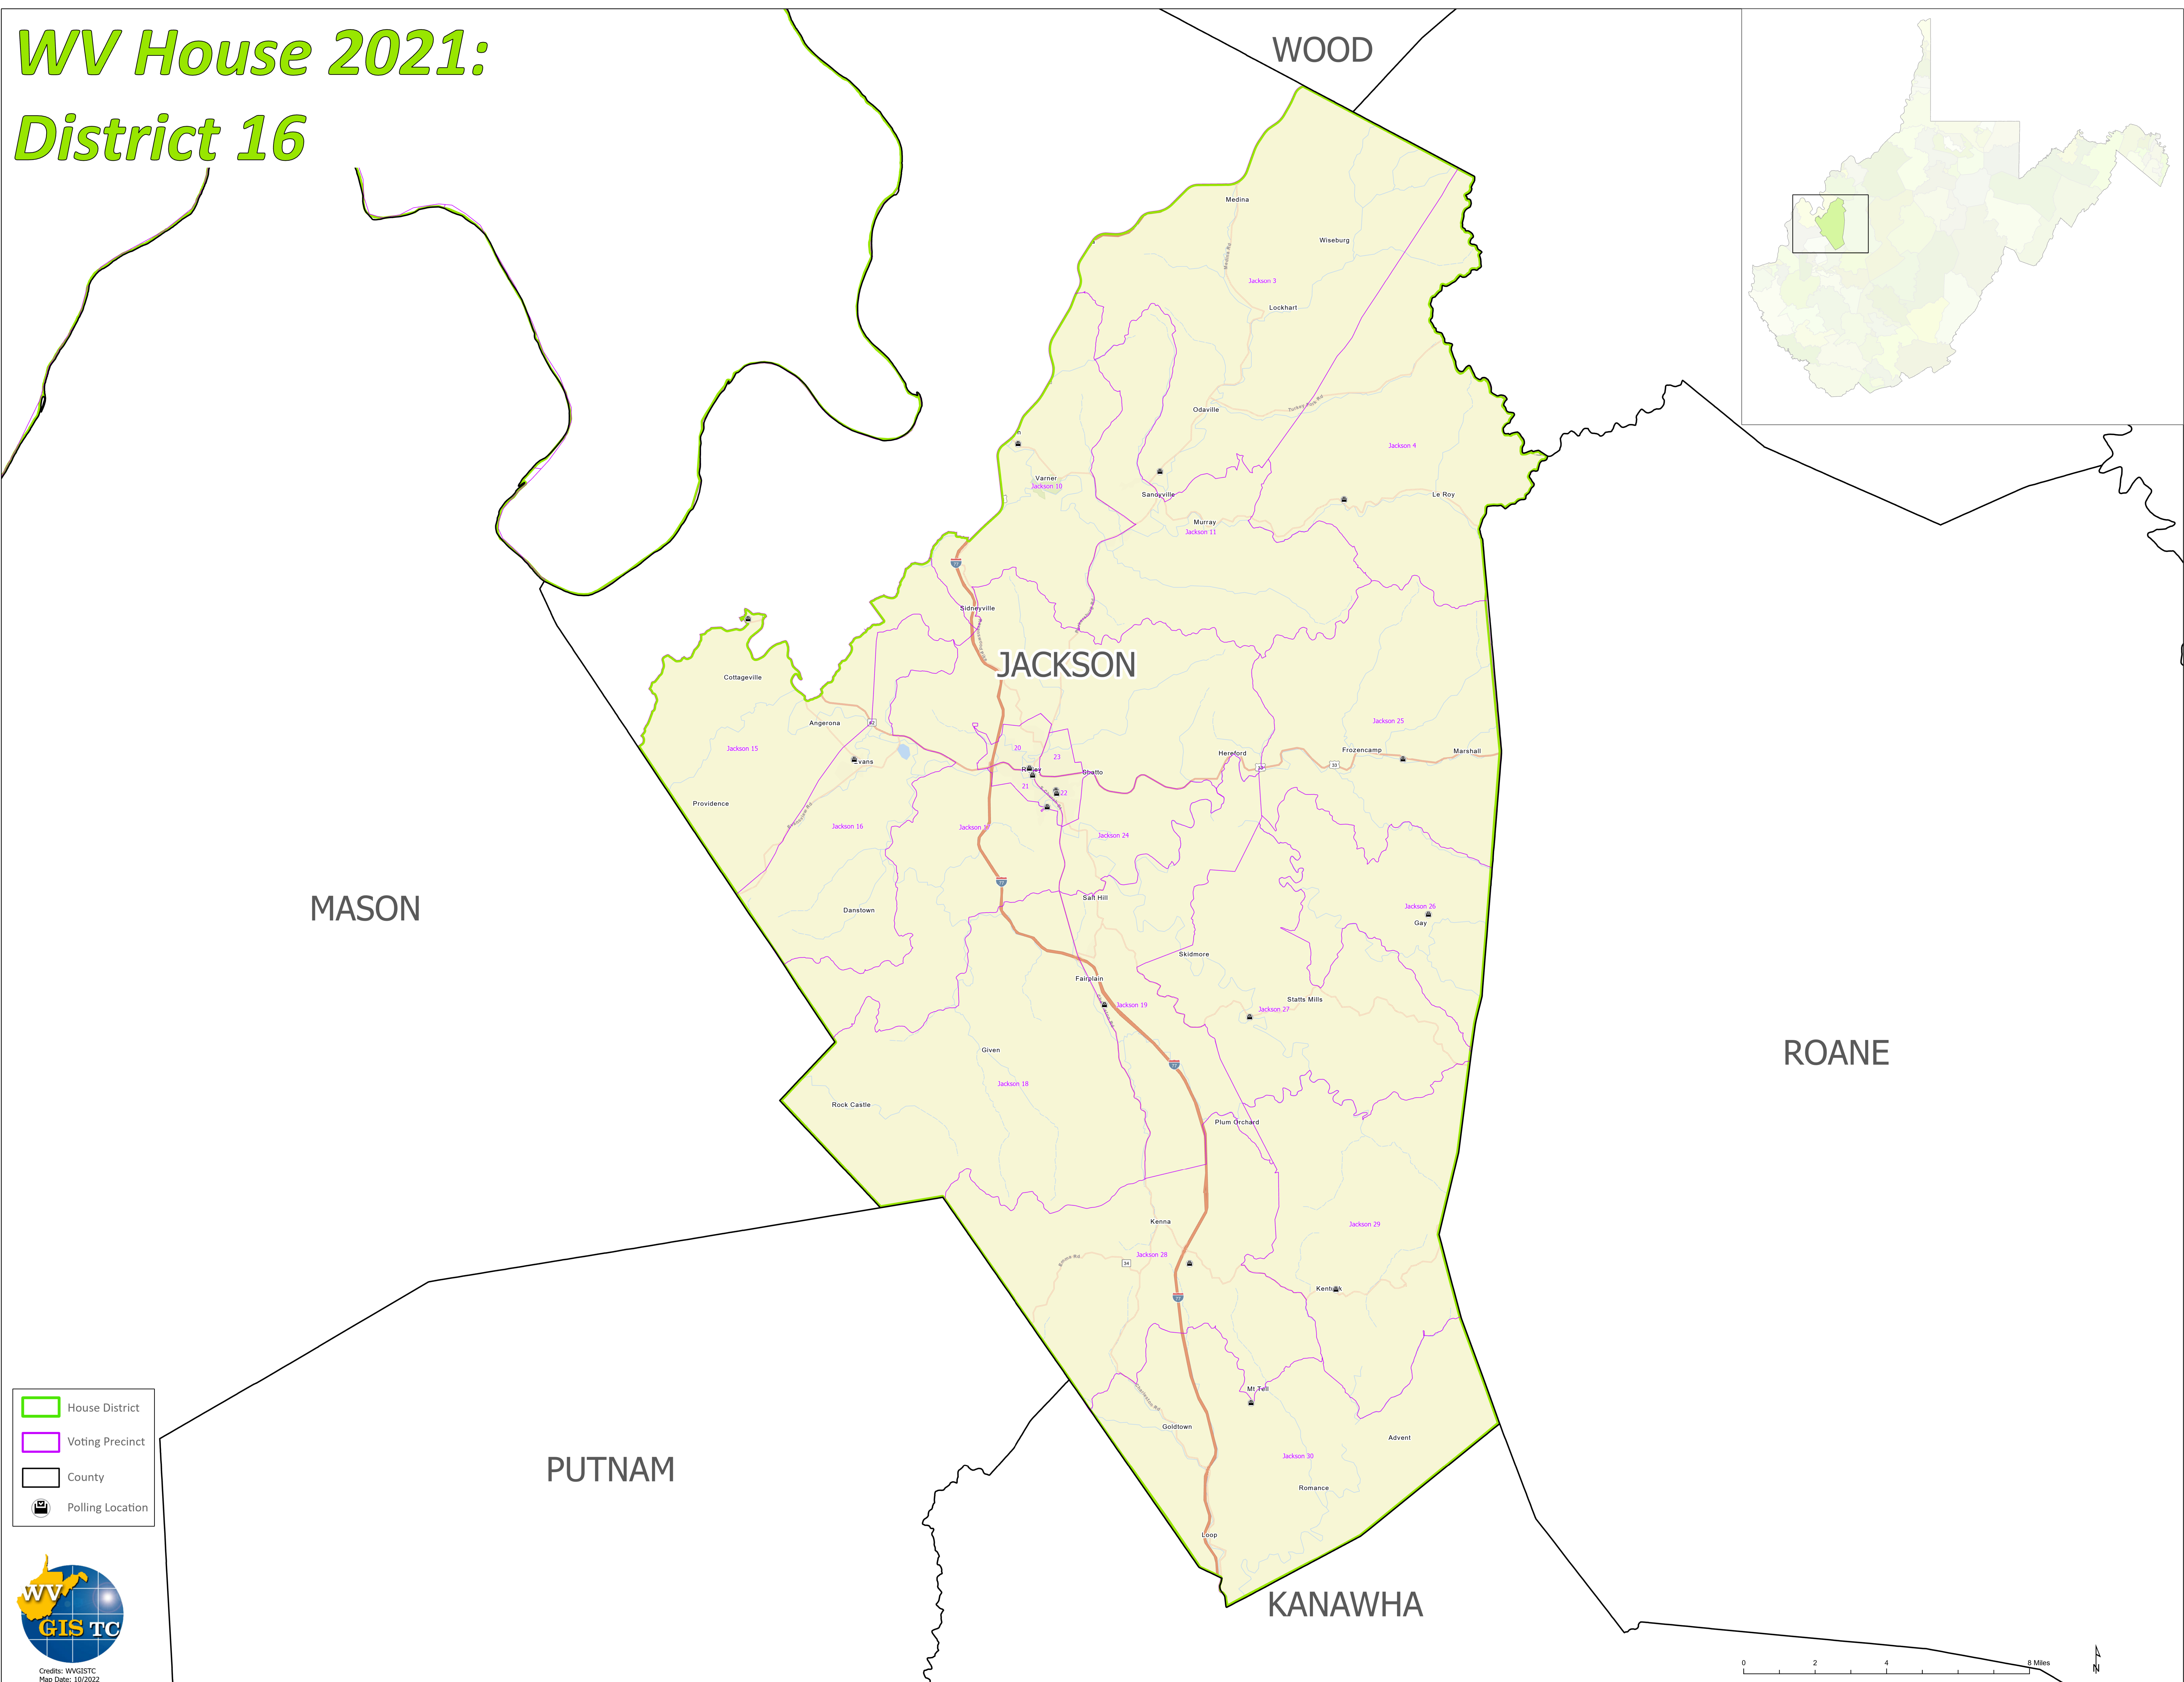

WV House 2021: District 16

- House District
- Voting Precinct
- County
- Polling Location

Credits: WVGISTC
Map Date: 10/2022

0 2 4 8 Miles