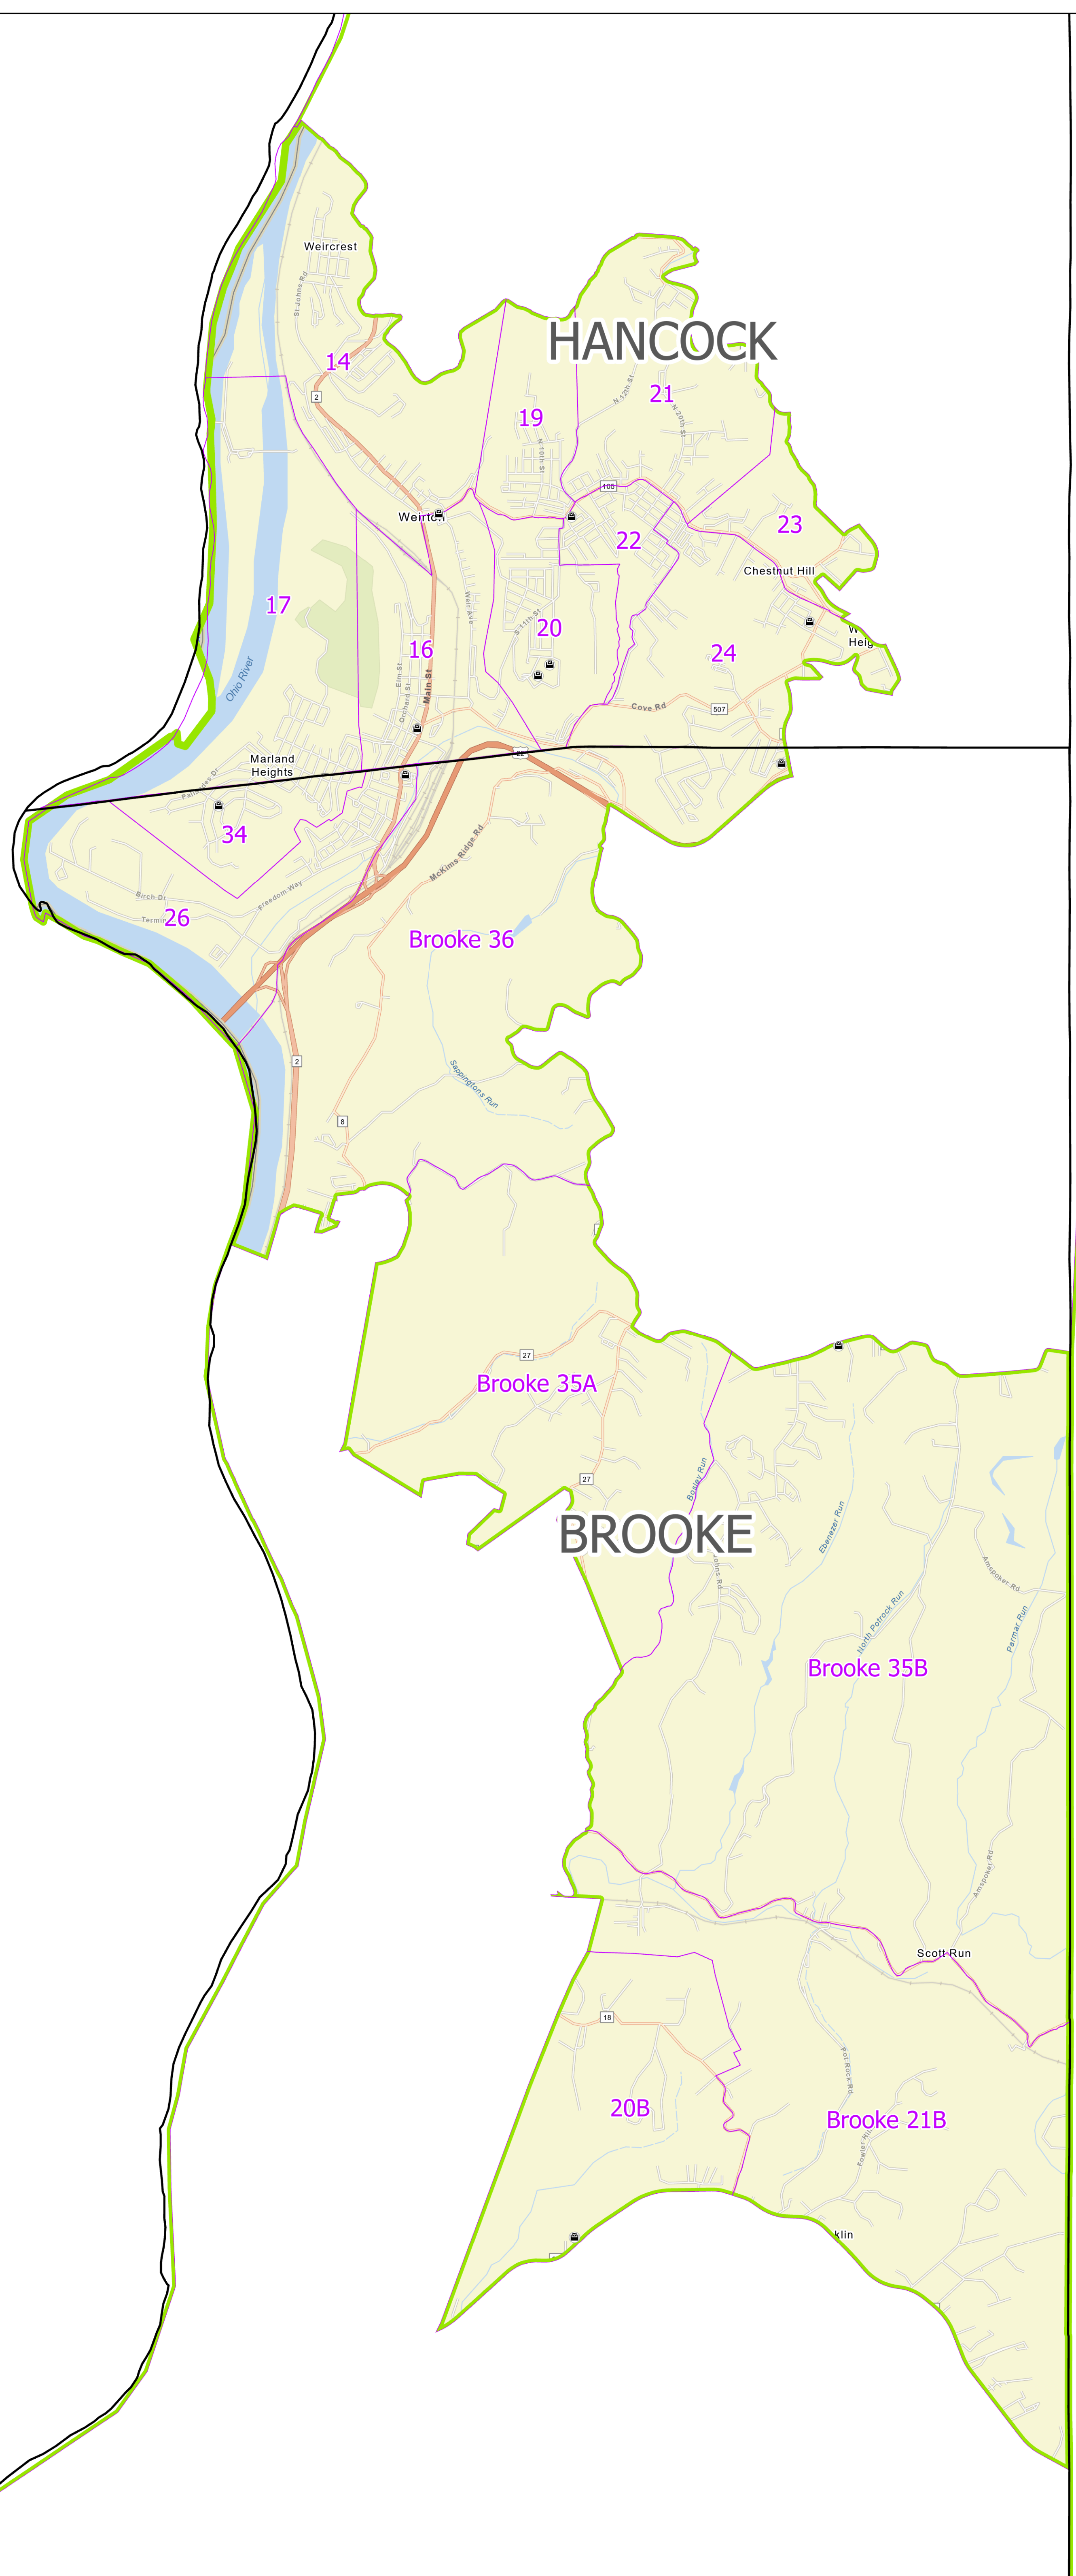

WV House 2021: District 2

- House District
- Voting Precinct
- County
- Polling Location

Credits: WVGISTC
Map Date: 10/2022