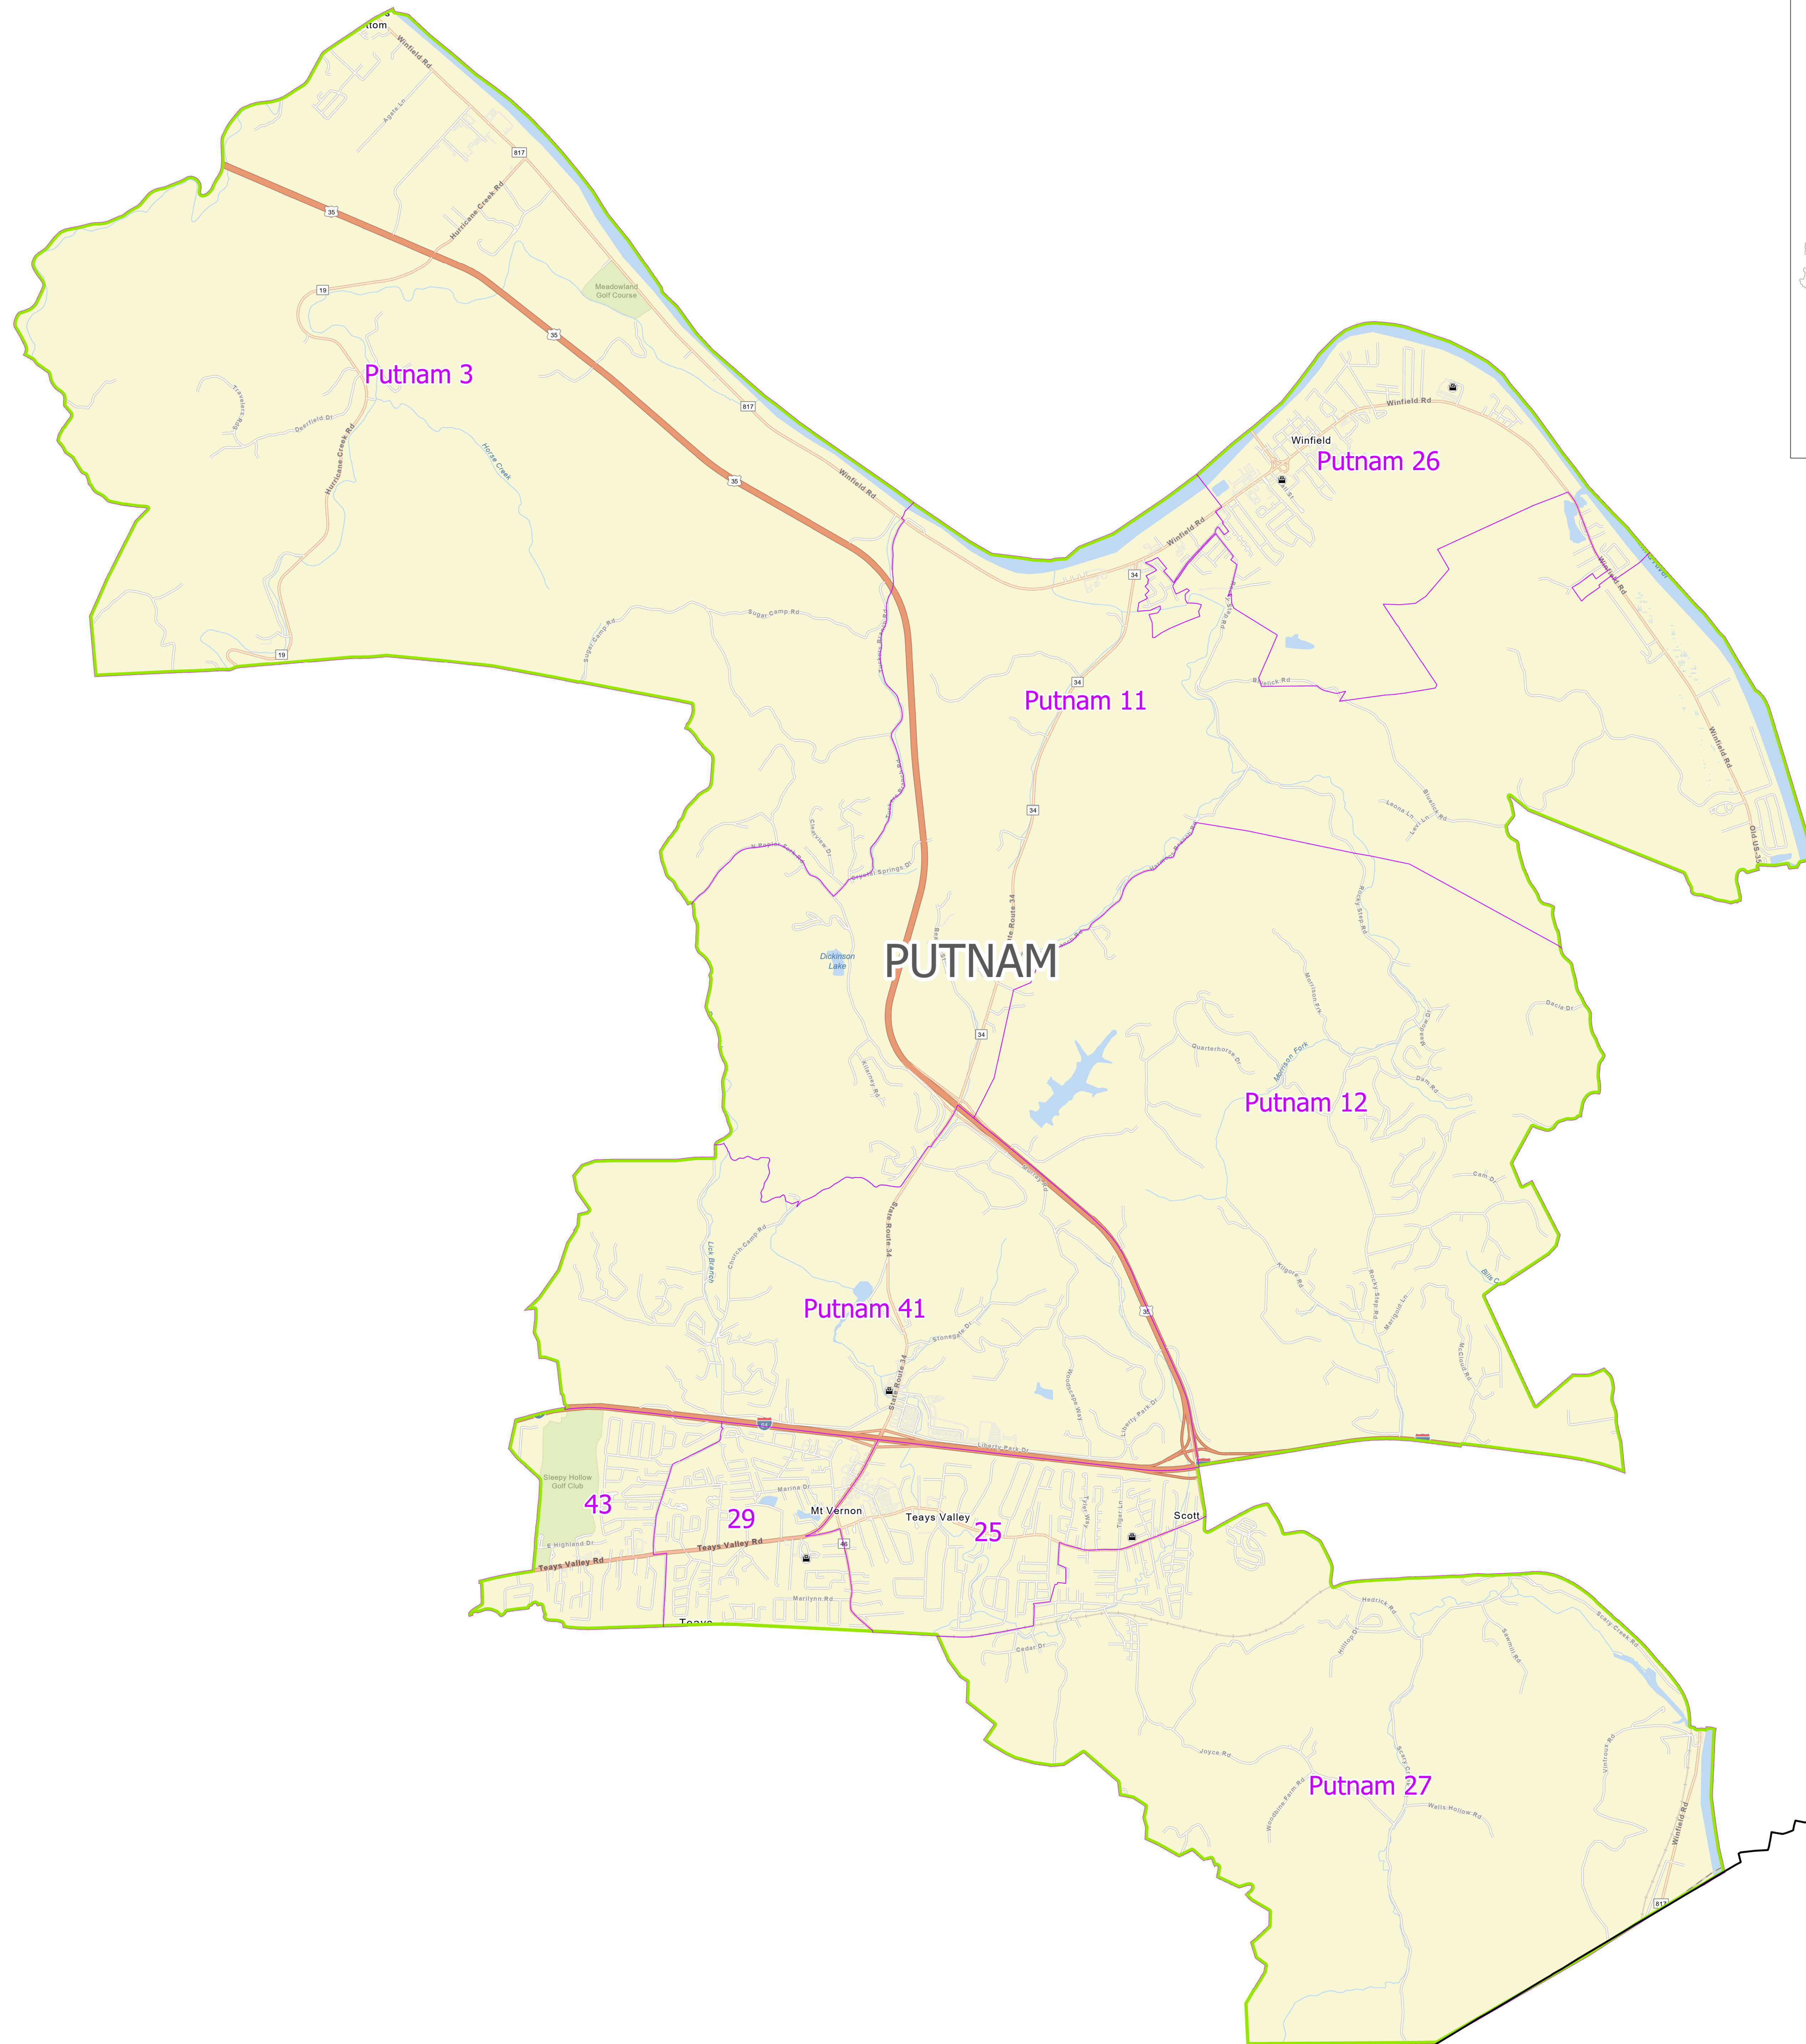

WV House 2021: District 20

MASON

CABELL

- House District
- Voting Precinct
- County
- Polling Location

Credits: WVGISTC
Map Date: 10/2022

KANAWHA

0 0.5 1 2 Miles

42