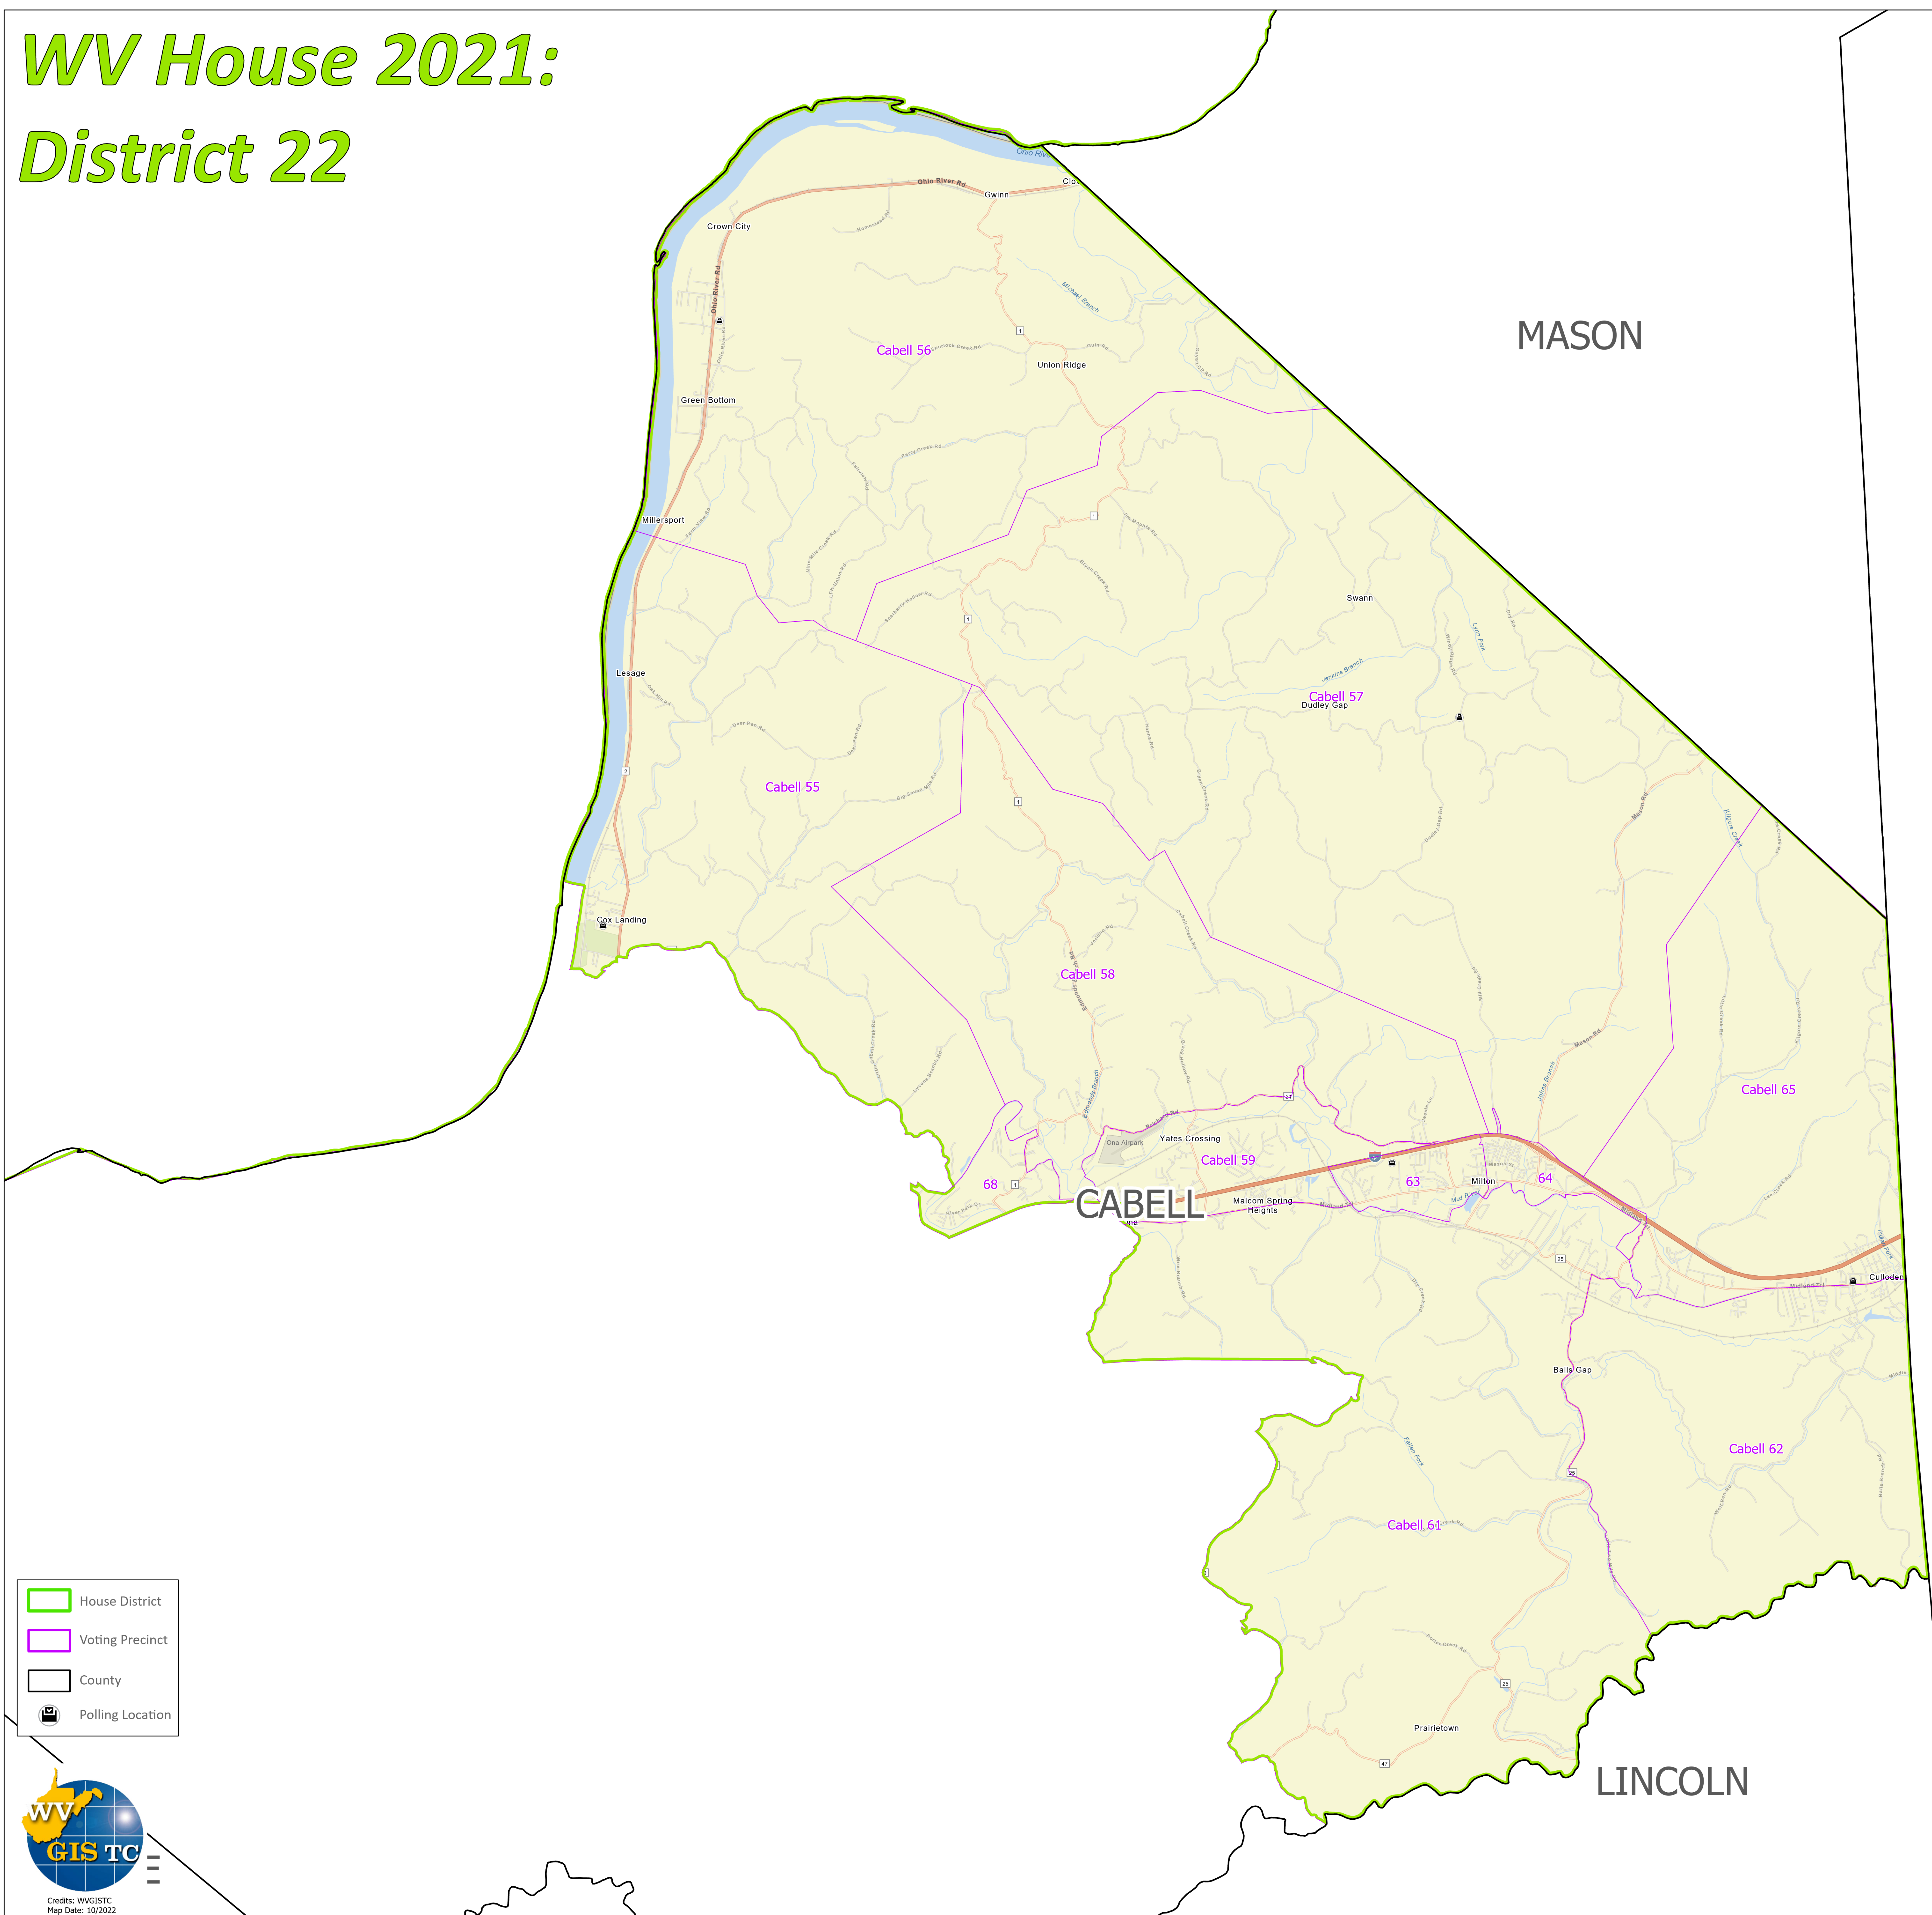

WV House 2021: District 22

- House District
- Voting Precinct
- County
- Polling Location

Credits: WVGISTC
Map Date: 10/2022