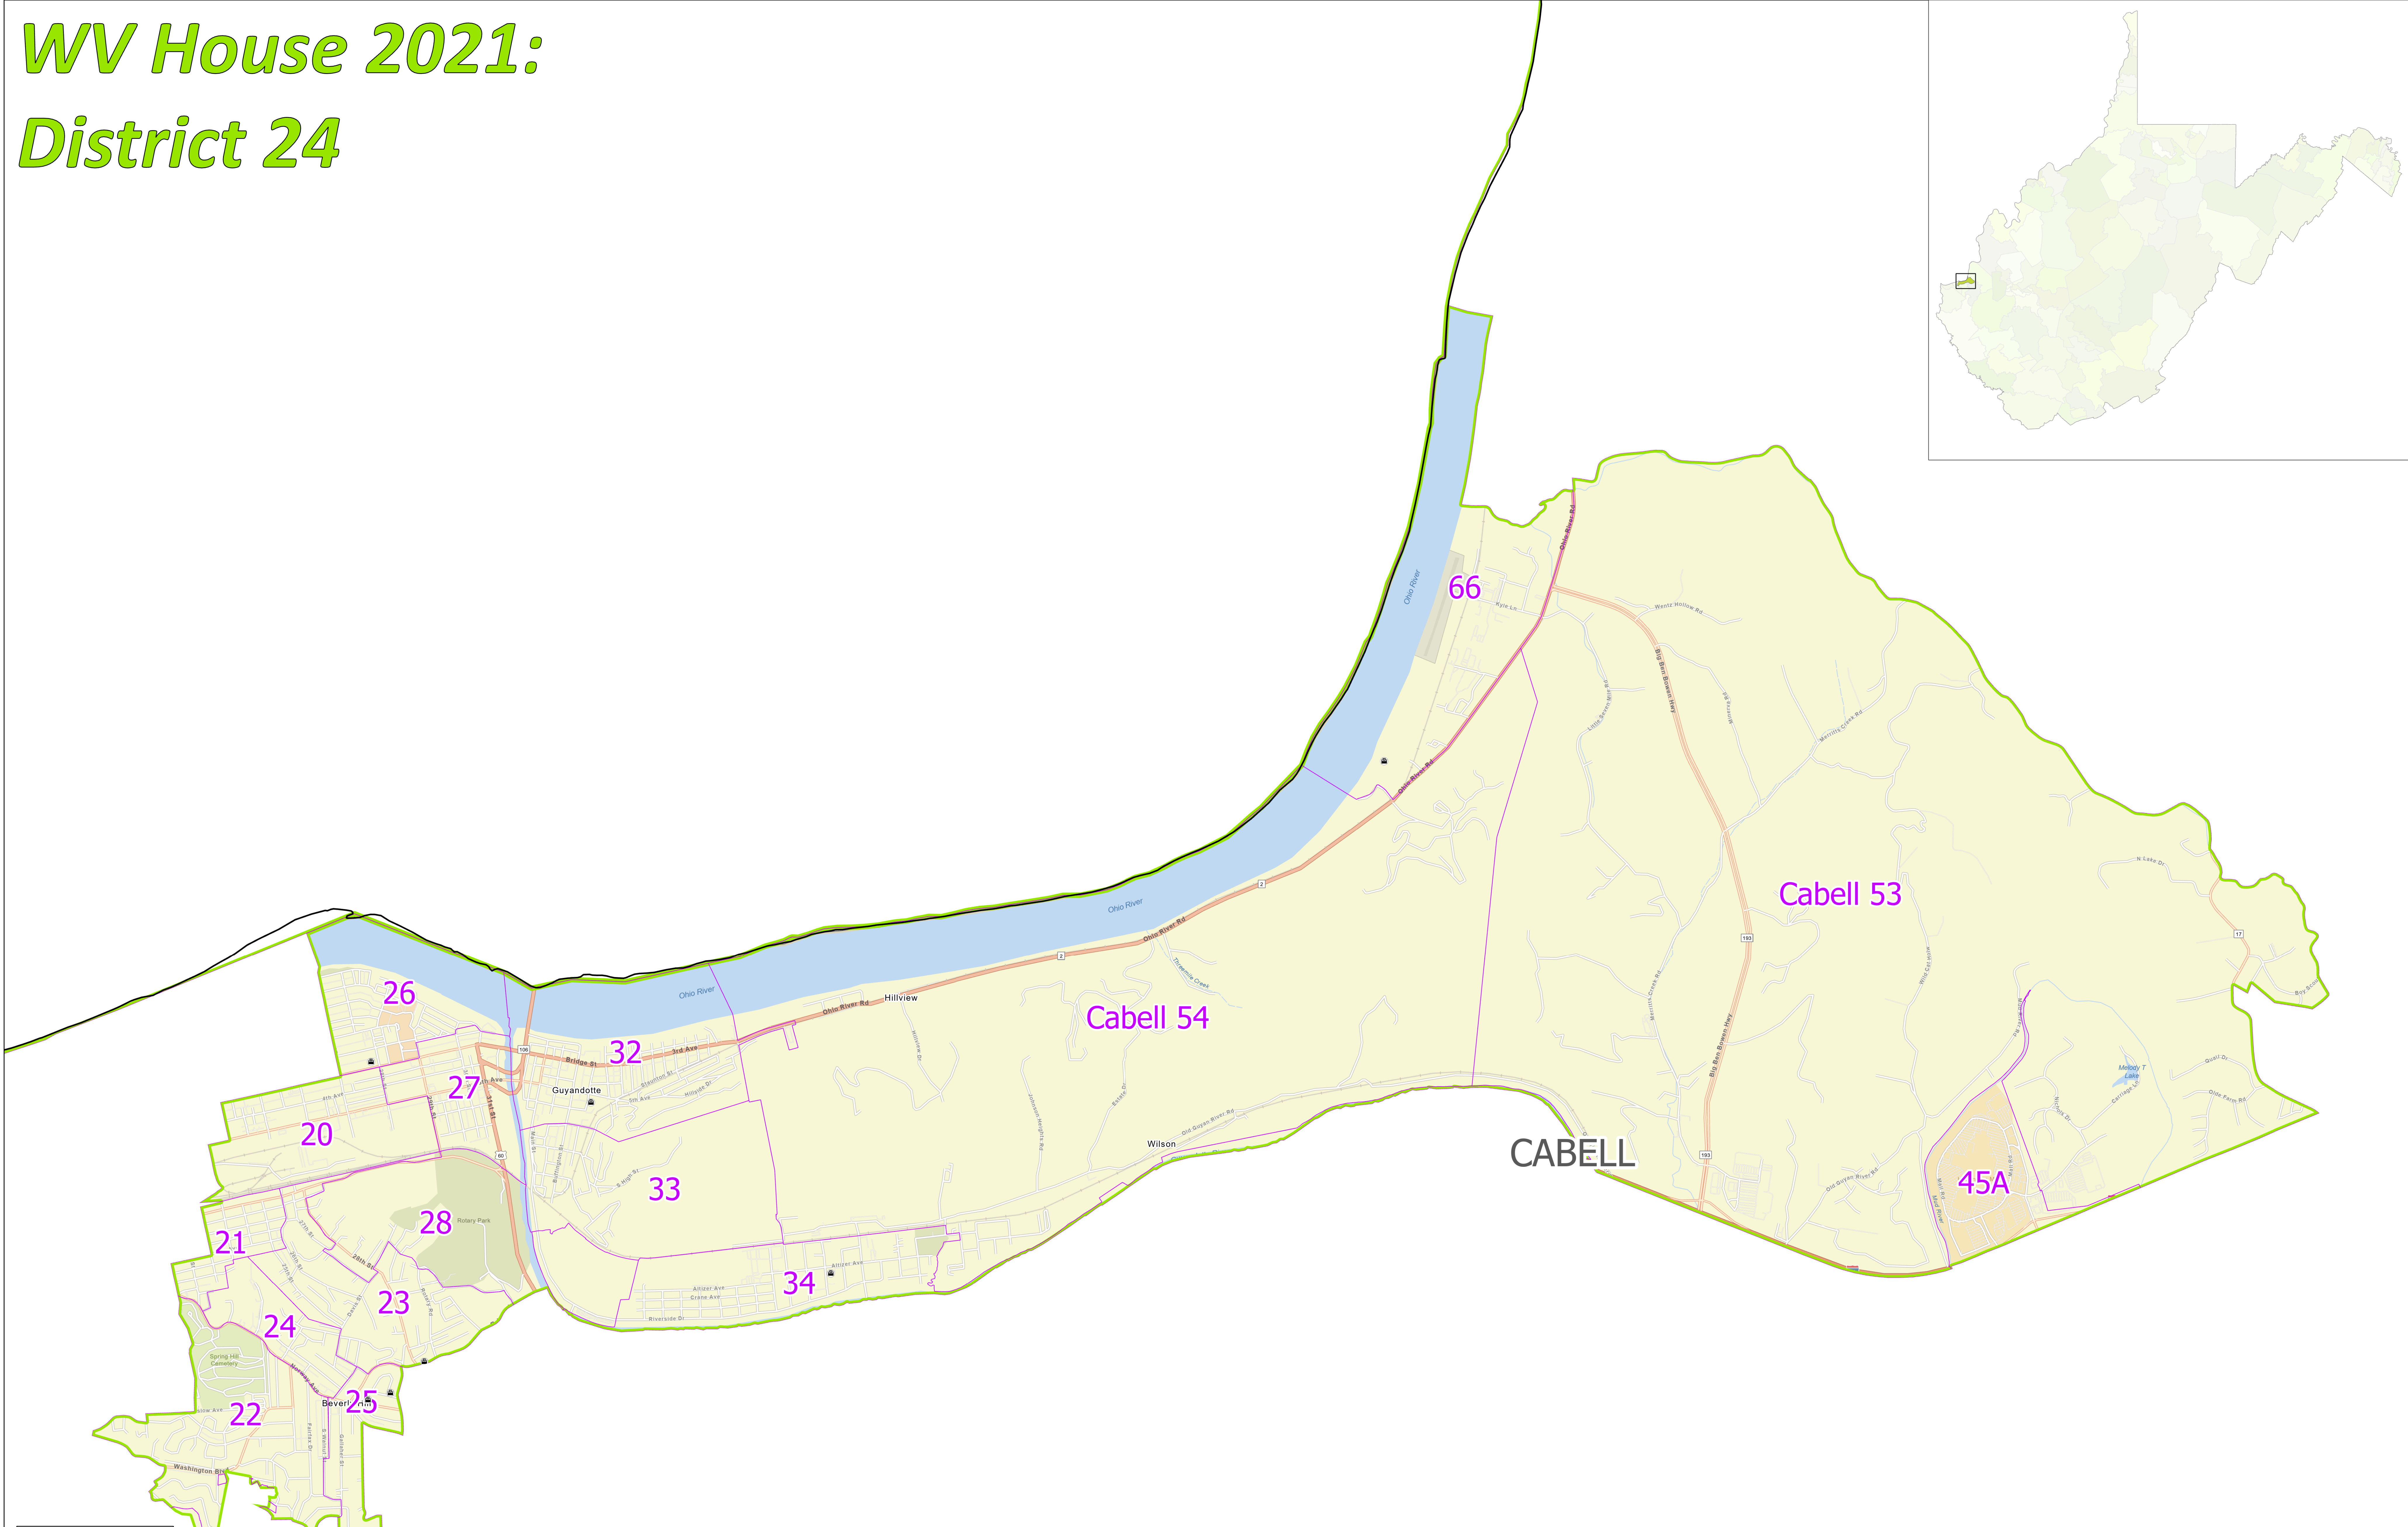

WV House 2021: District 24

- House District
- Voting Precinct
- County
- Polling Location

Credits: WVGISTC
Map Date: 10/2022