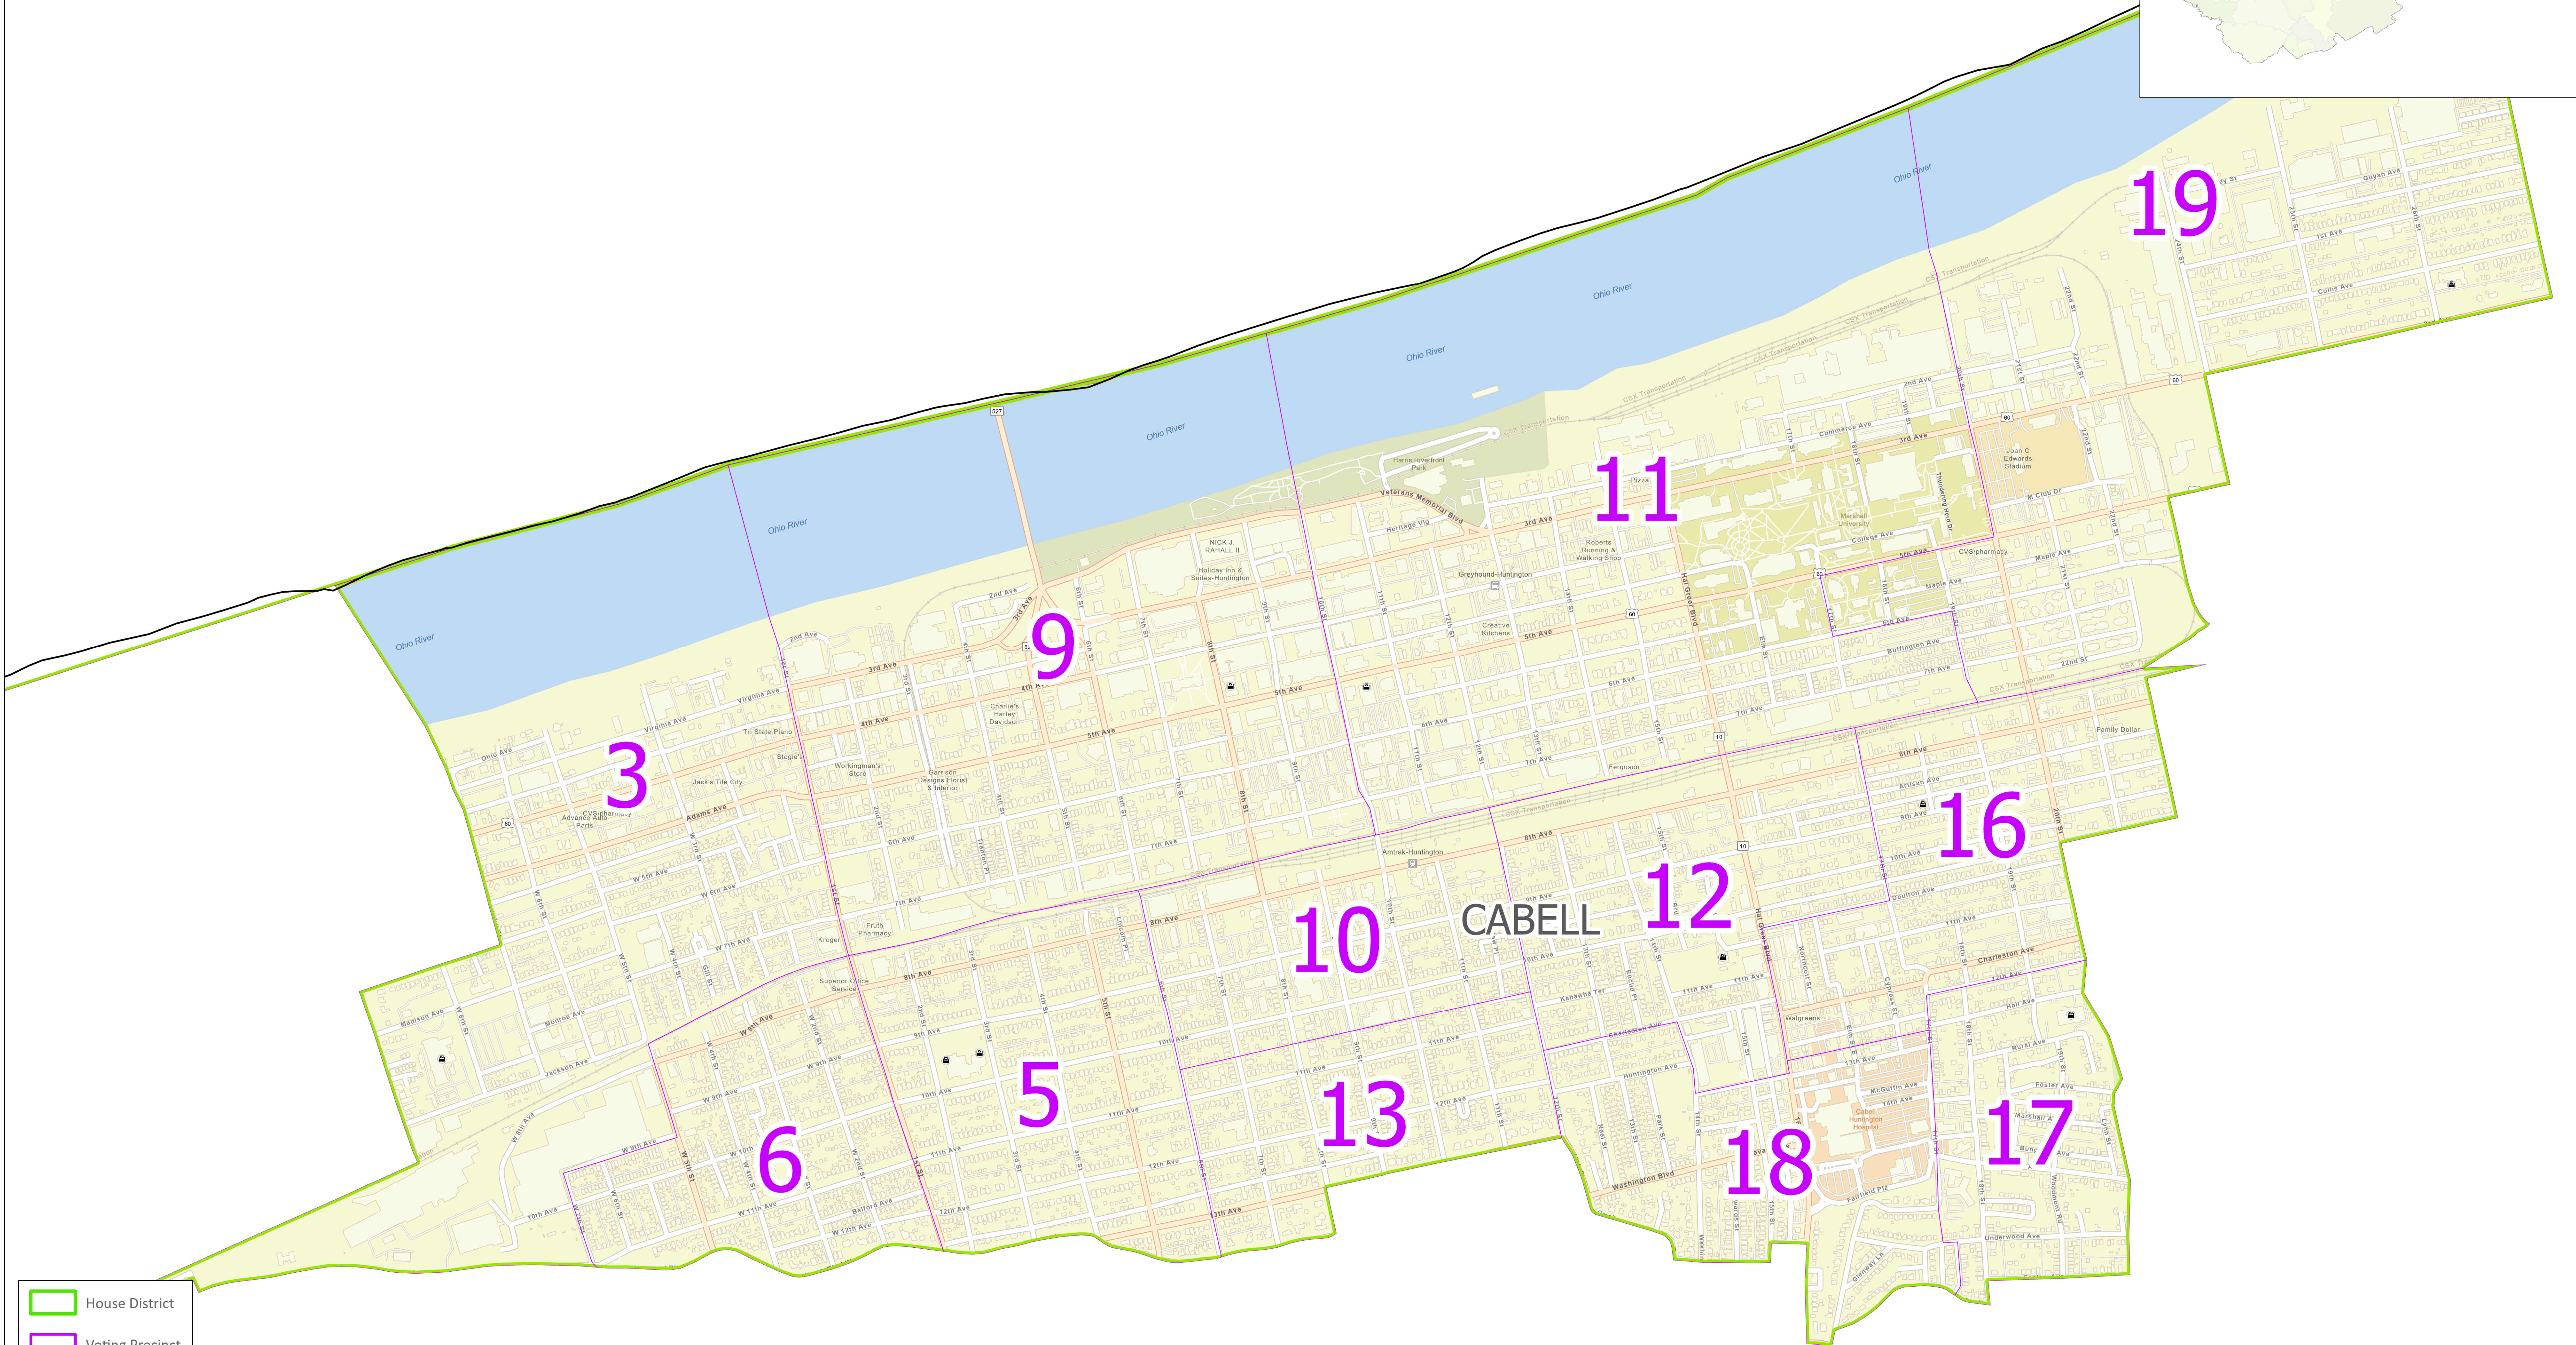

# WV House 2021: District 25

- House District
- Voting Precinct
- County
- Polling Location

Credits: WVGISTC  
Map Date: 10/2022

0 0.17 0.35 0.7 Miles