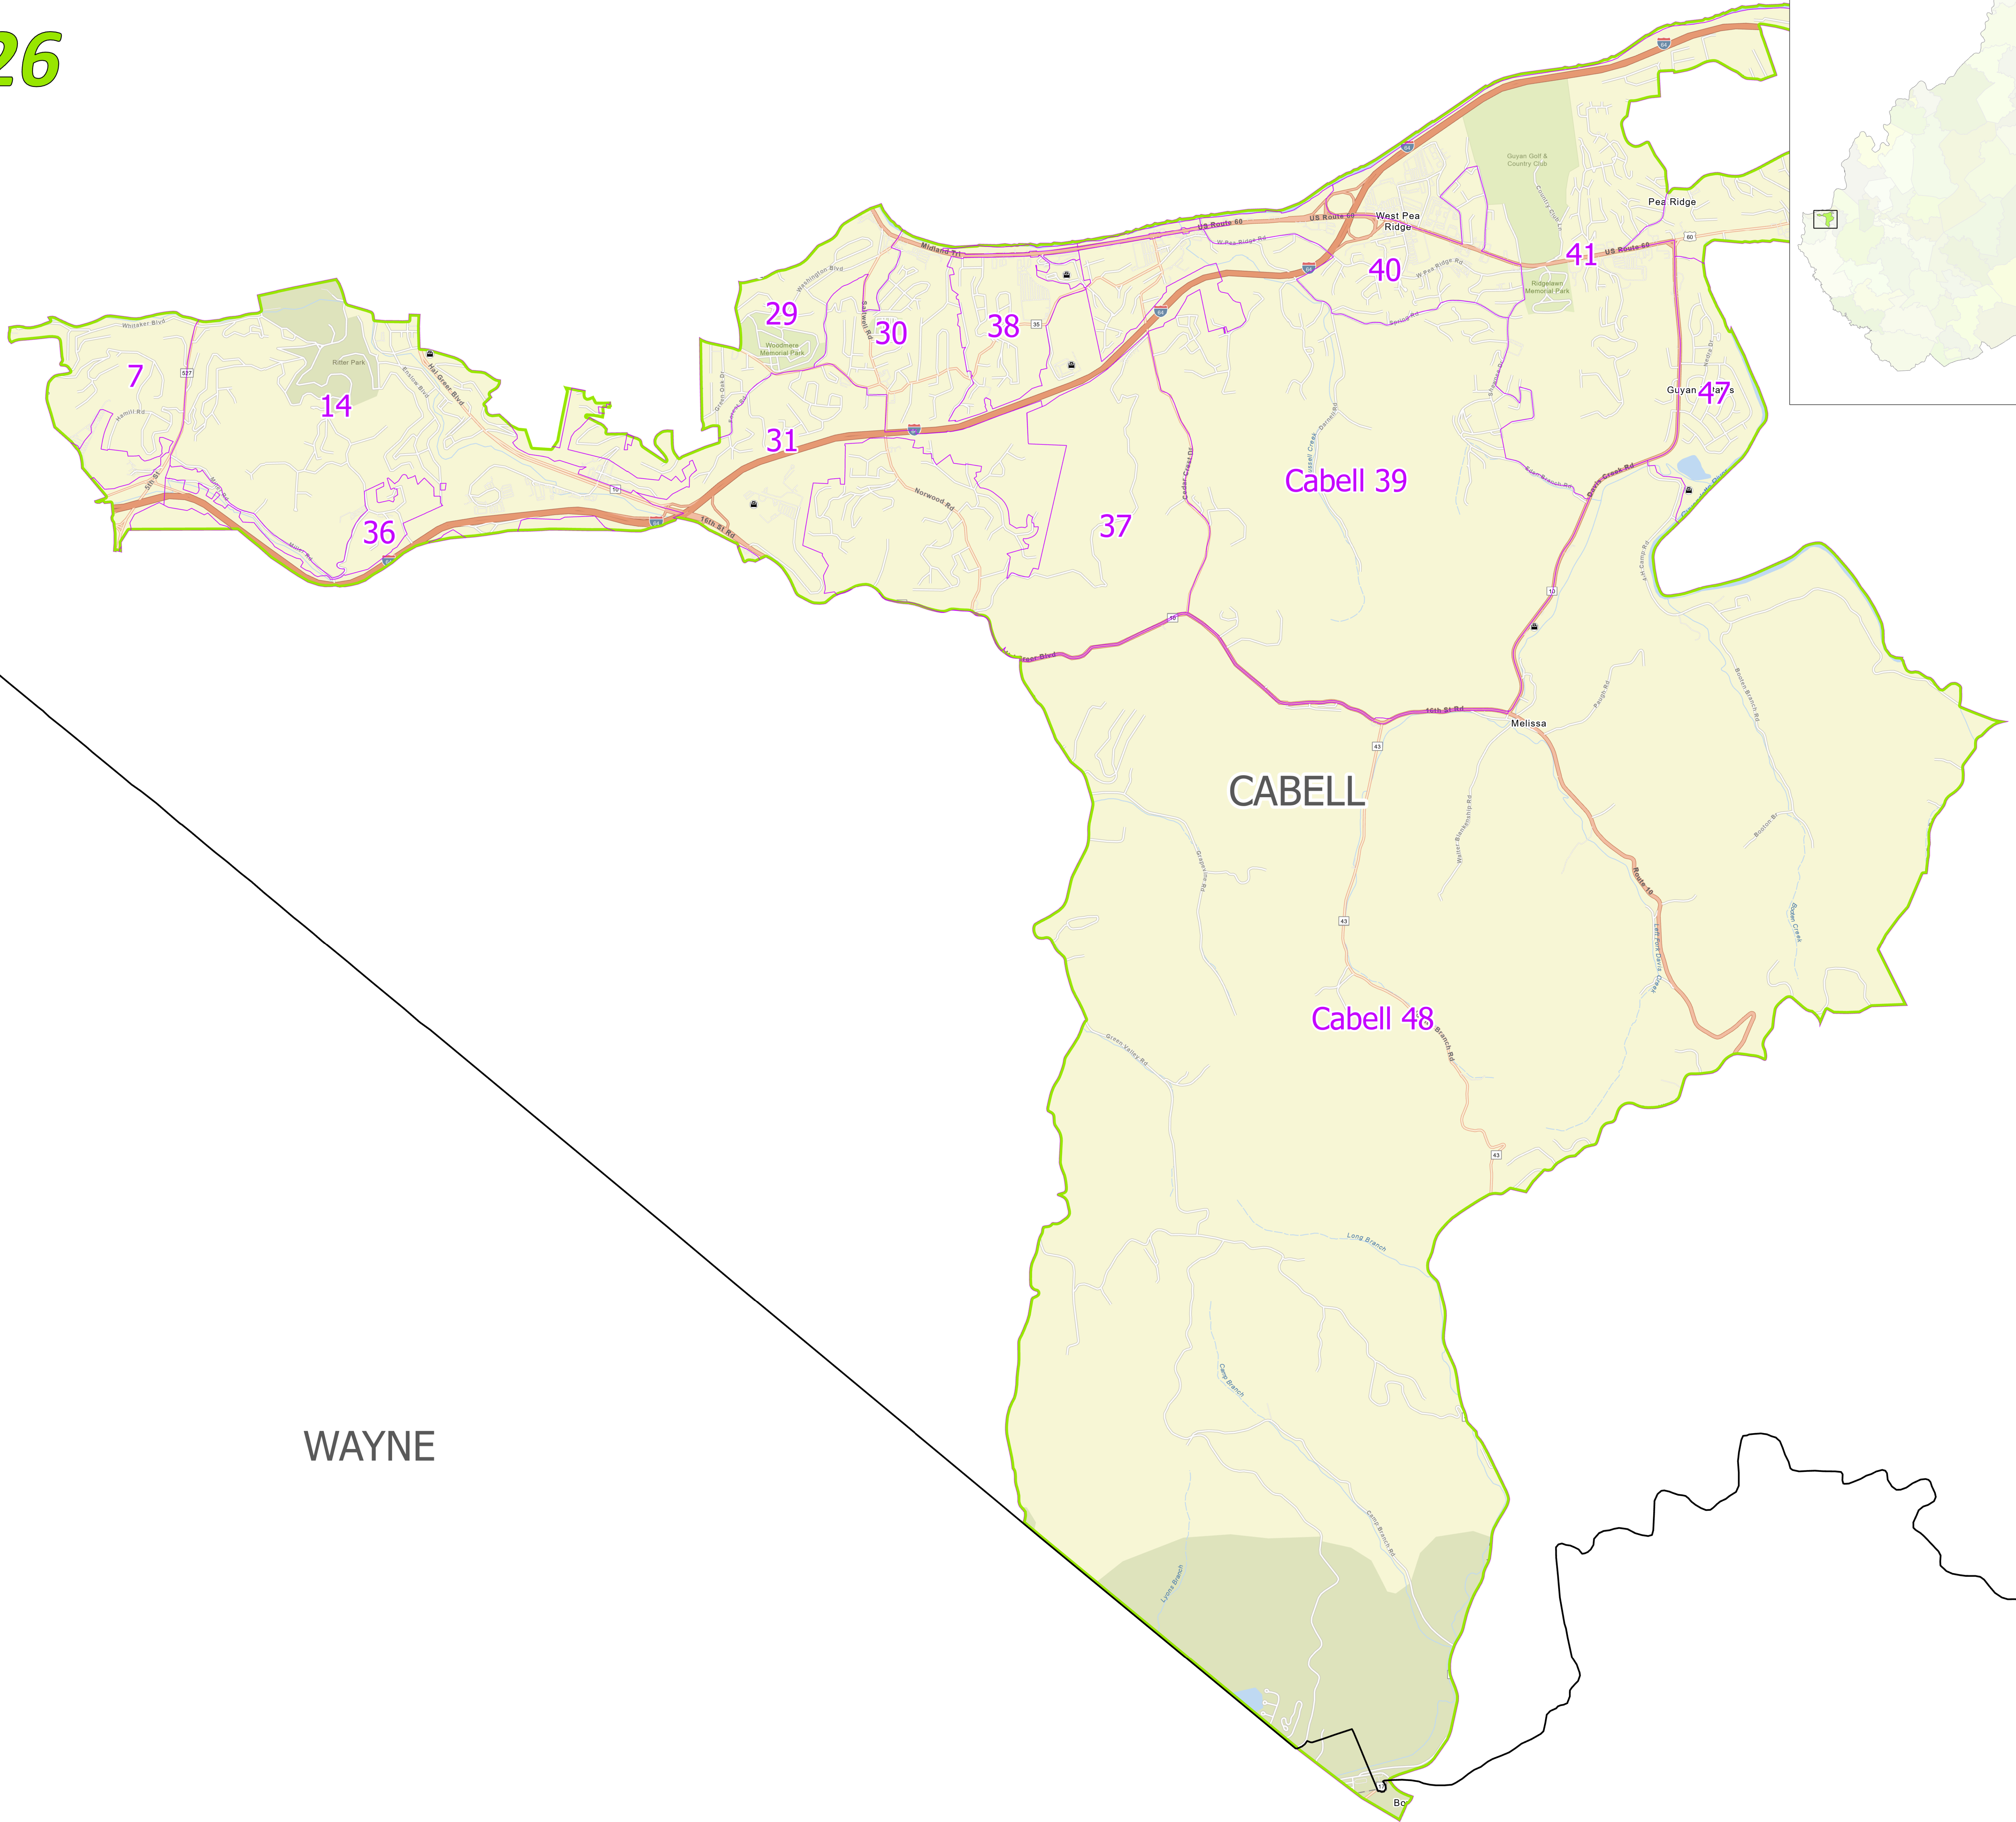

# WV House 2021: District 26

- House District
- Voting Precinct
- County
- Polling Location

Credits: WVGISTC  
Map Date: 10/2022