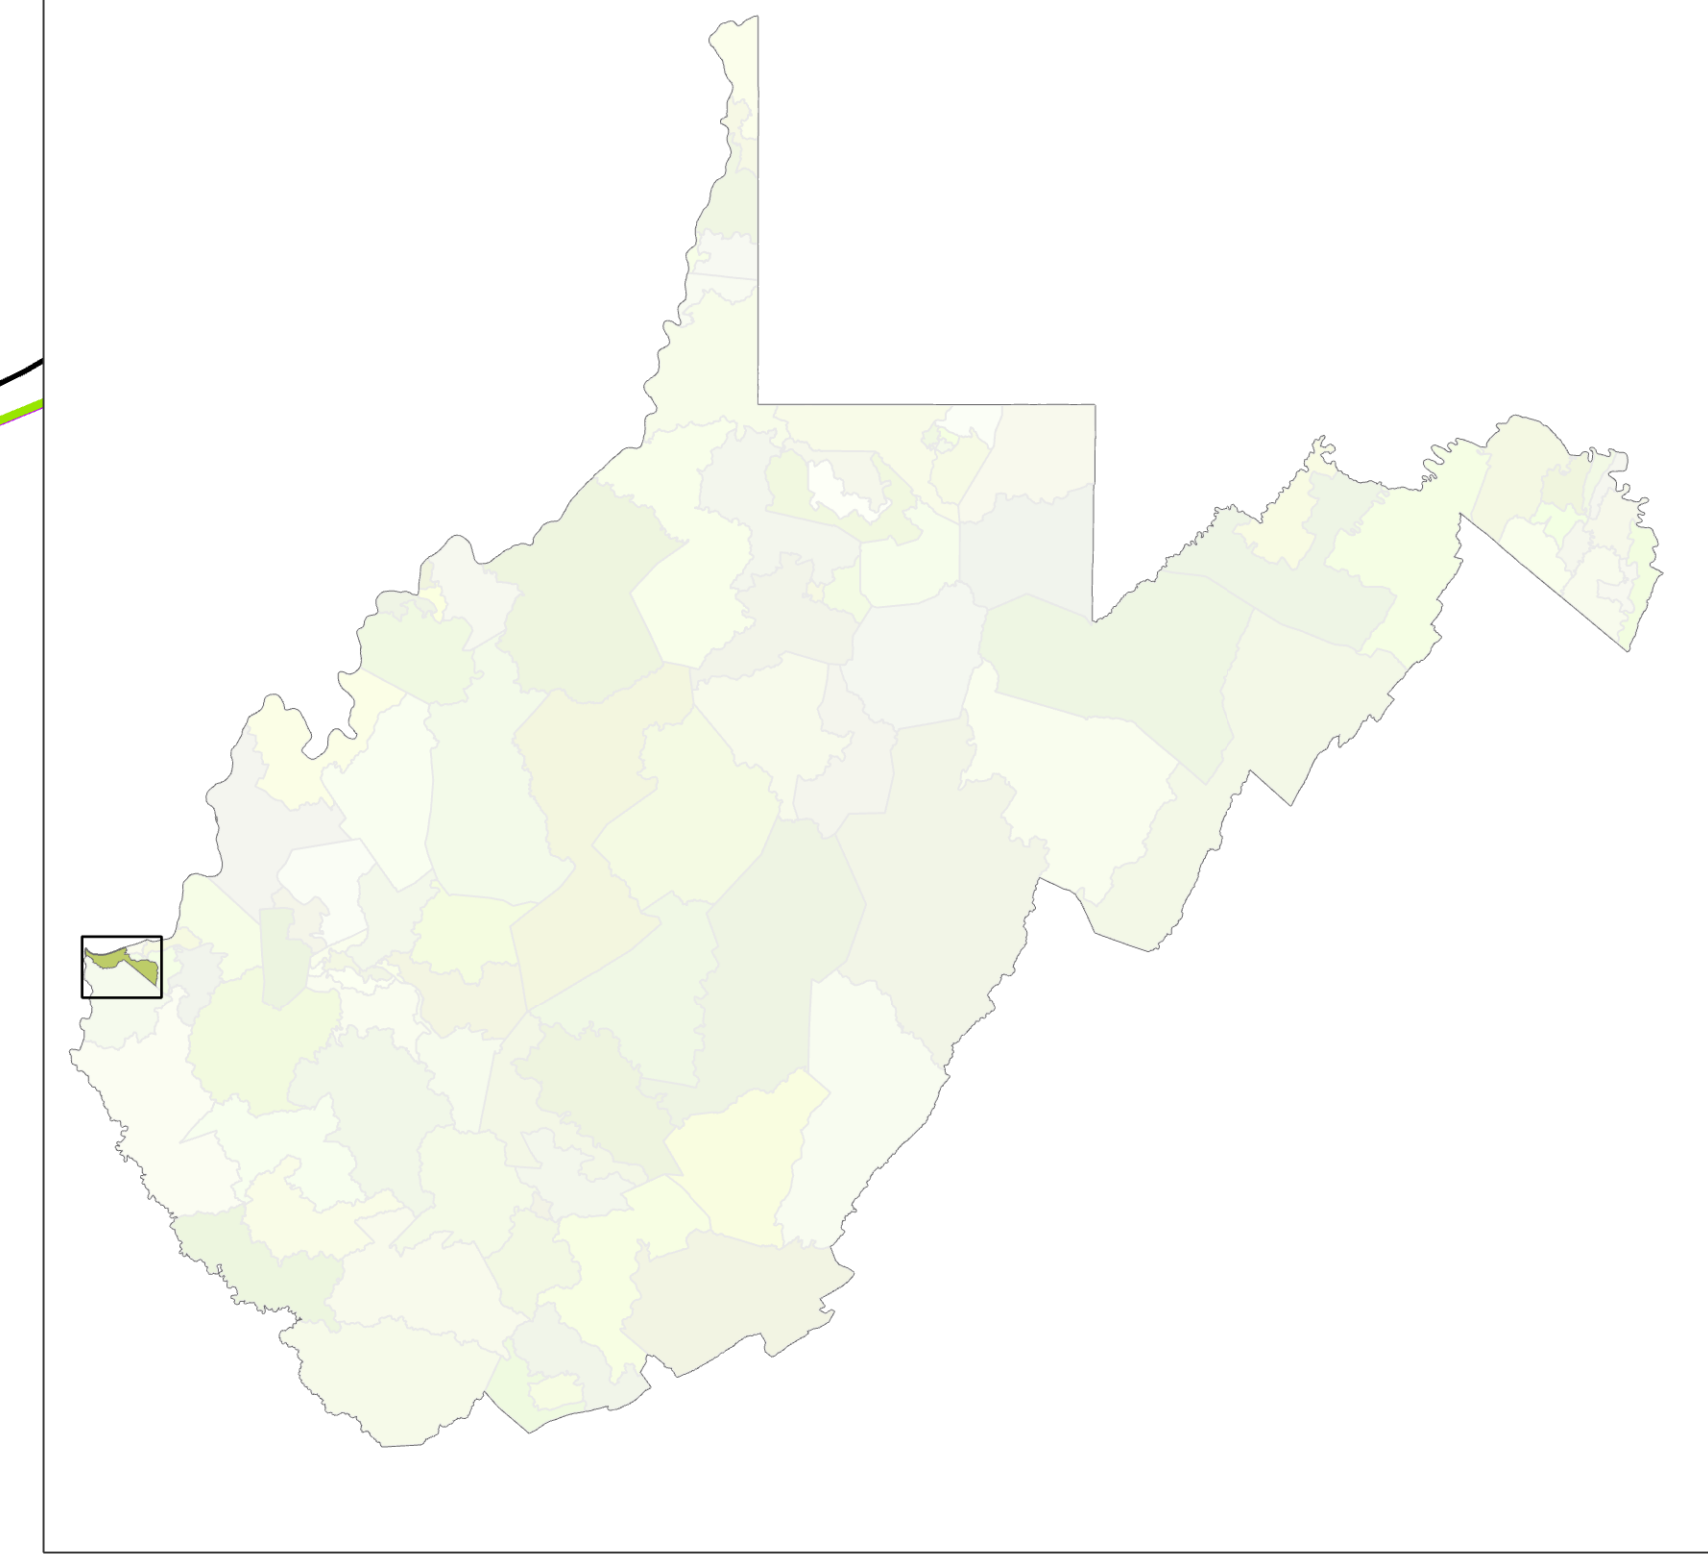

WV House 2021: District 27

- House District
- Voting Precinct
- County
- Polling Location

Credits: WVGISTC
Map Date: 10/2022

North arrow pointing up.