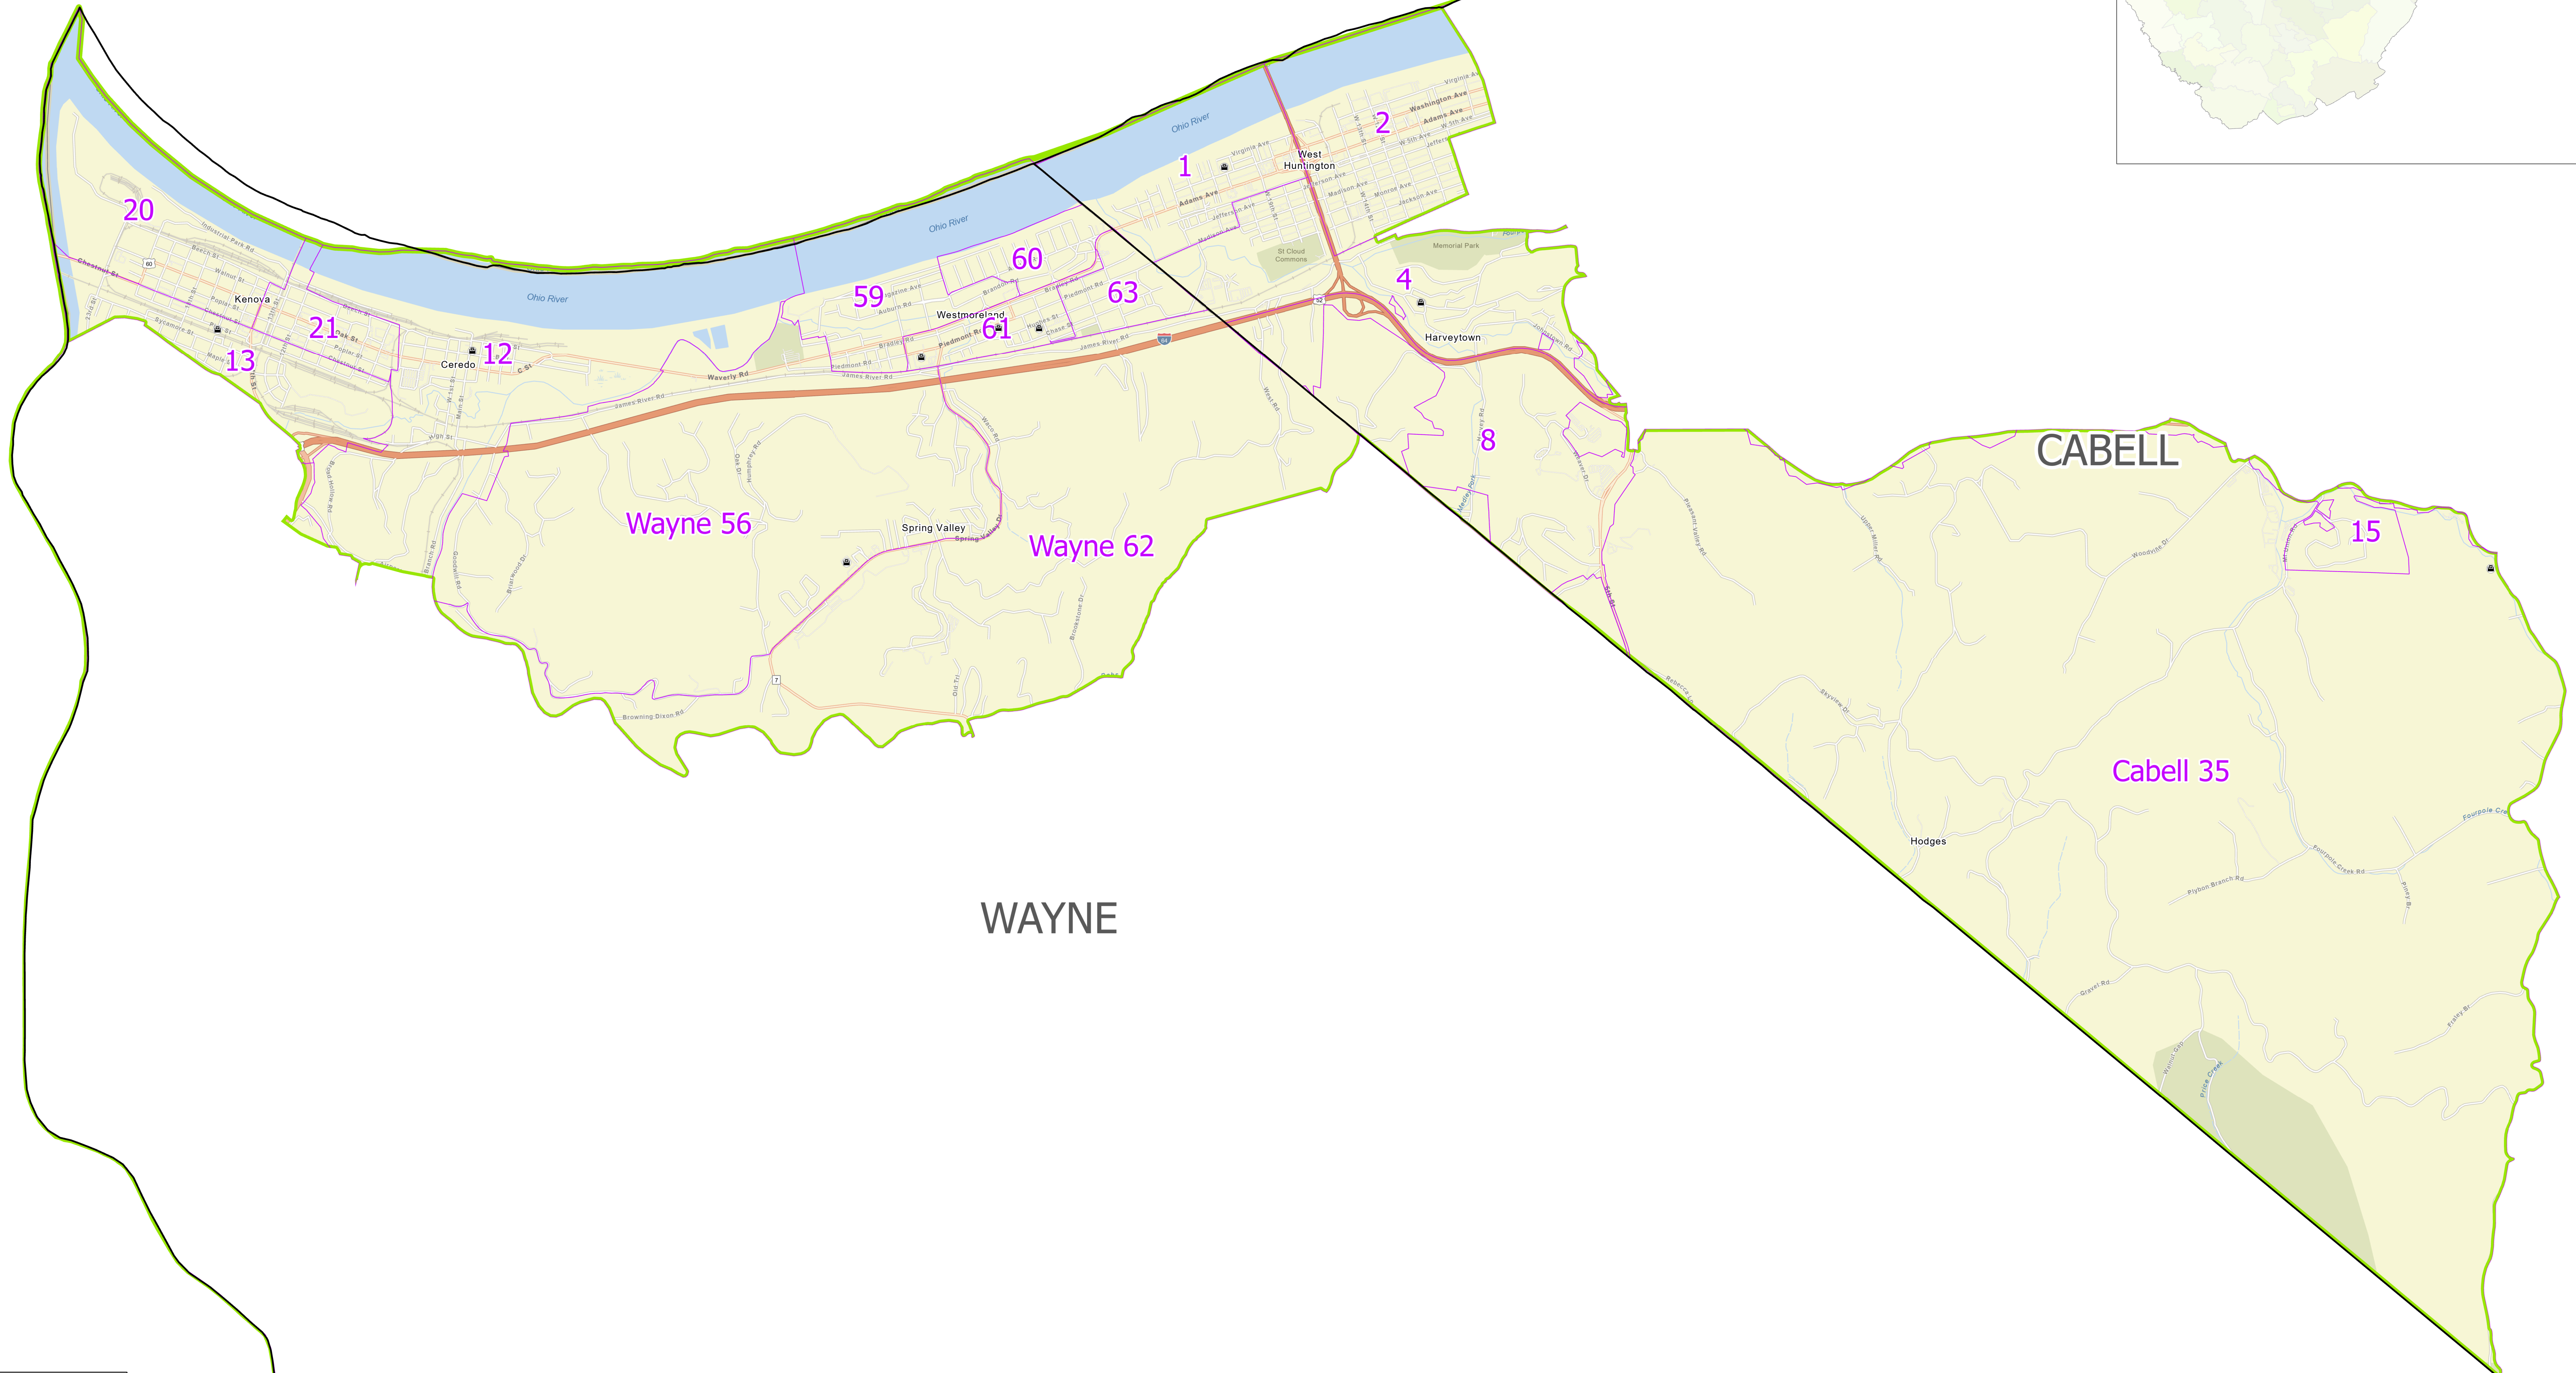

WV House 2021: District 27

- House District
- Voting Precinct
- County
- Polling Location

Credits: WVGISTC
Map Date: 10/2022

North arrow pointing up.