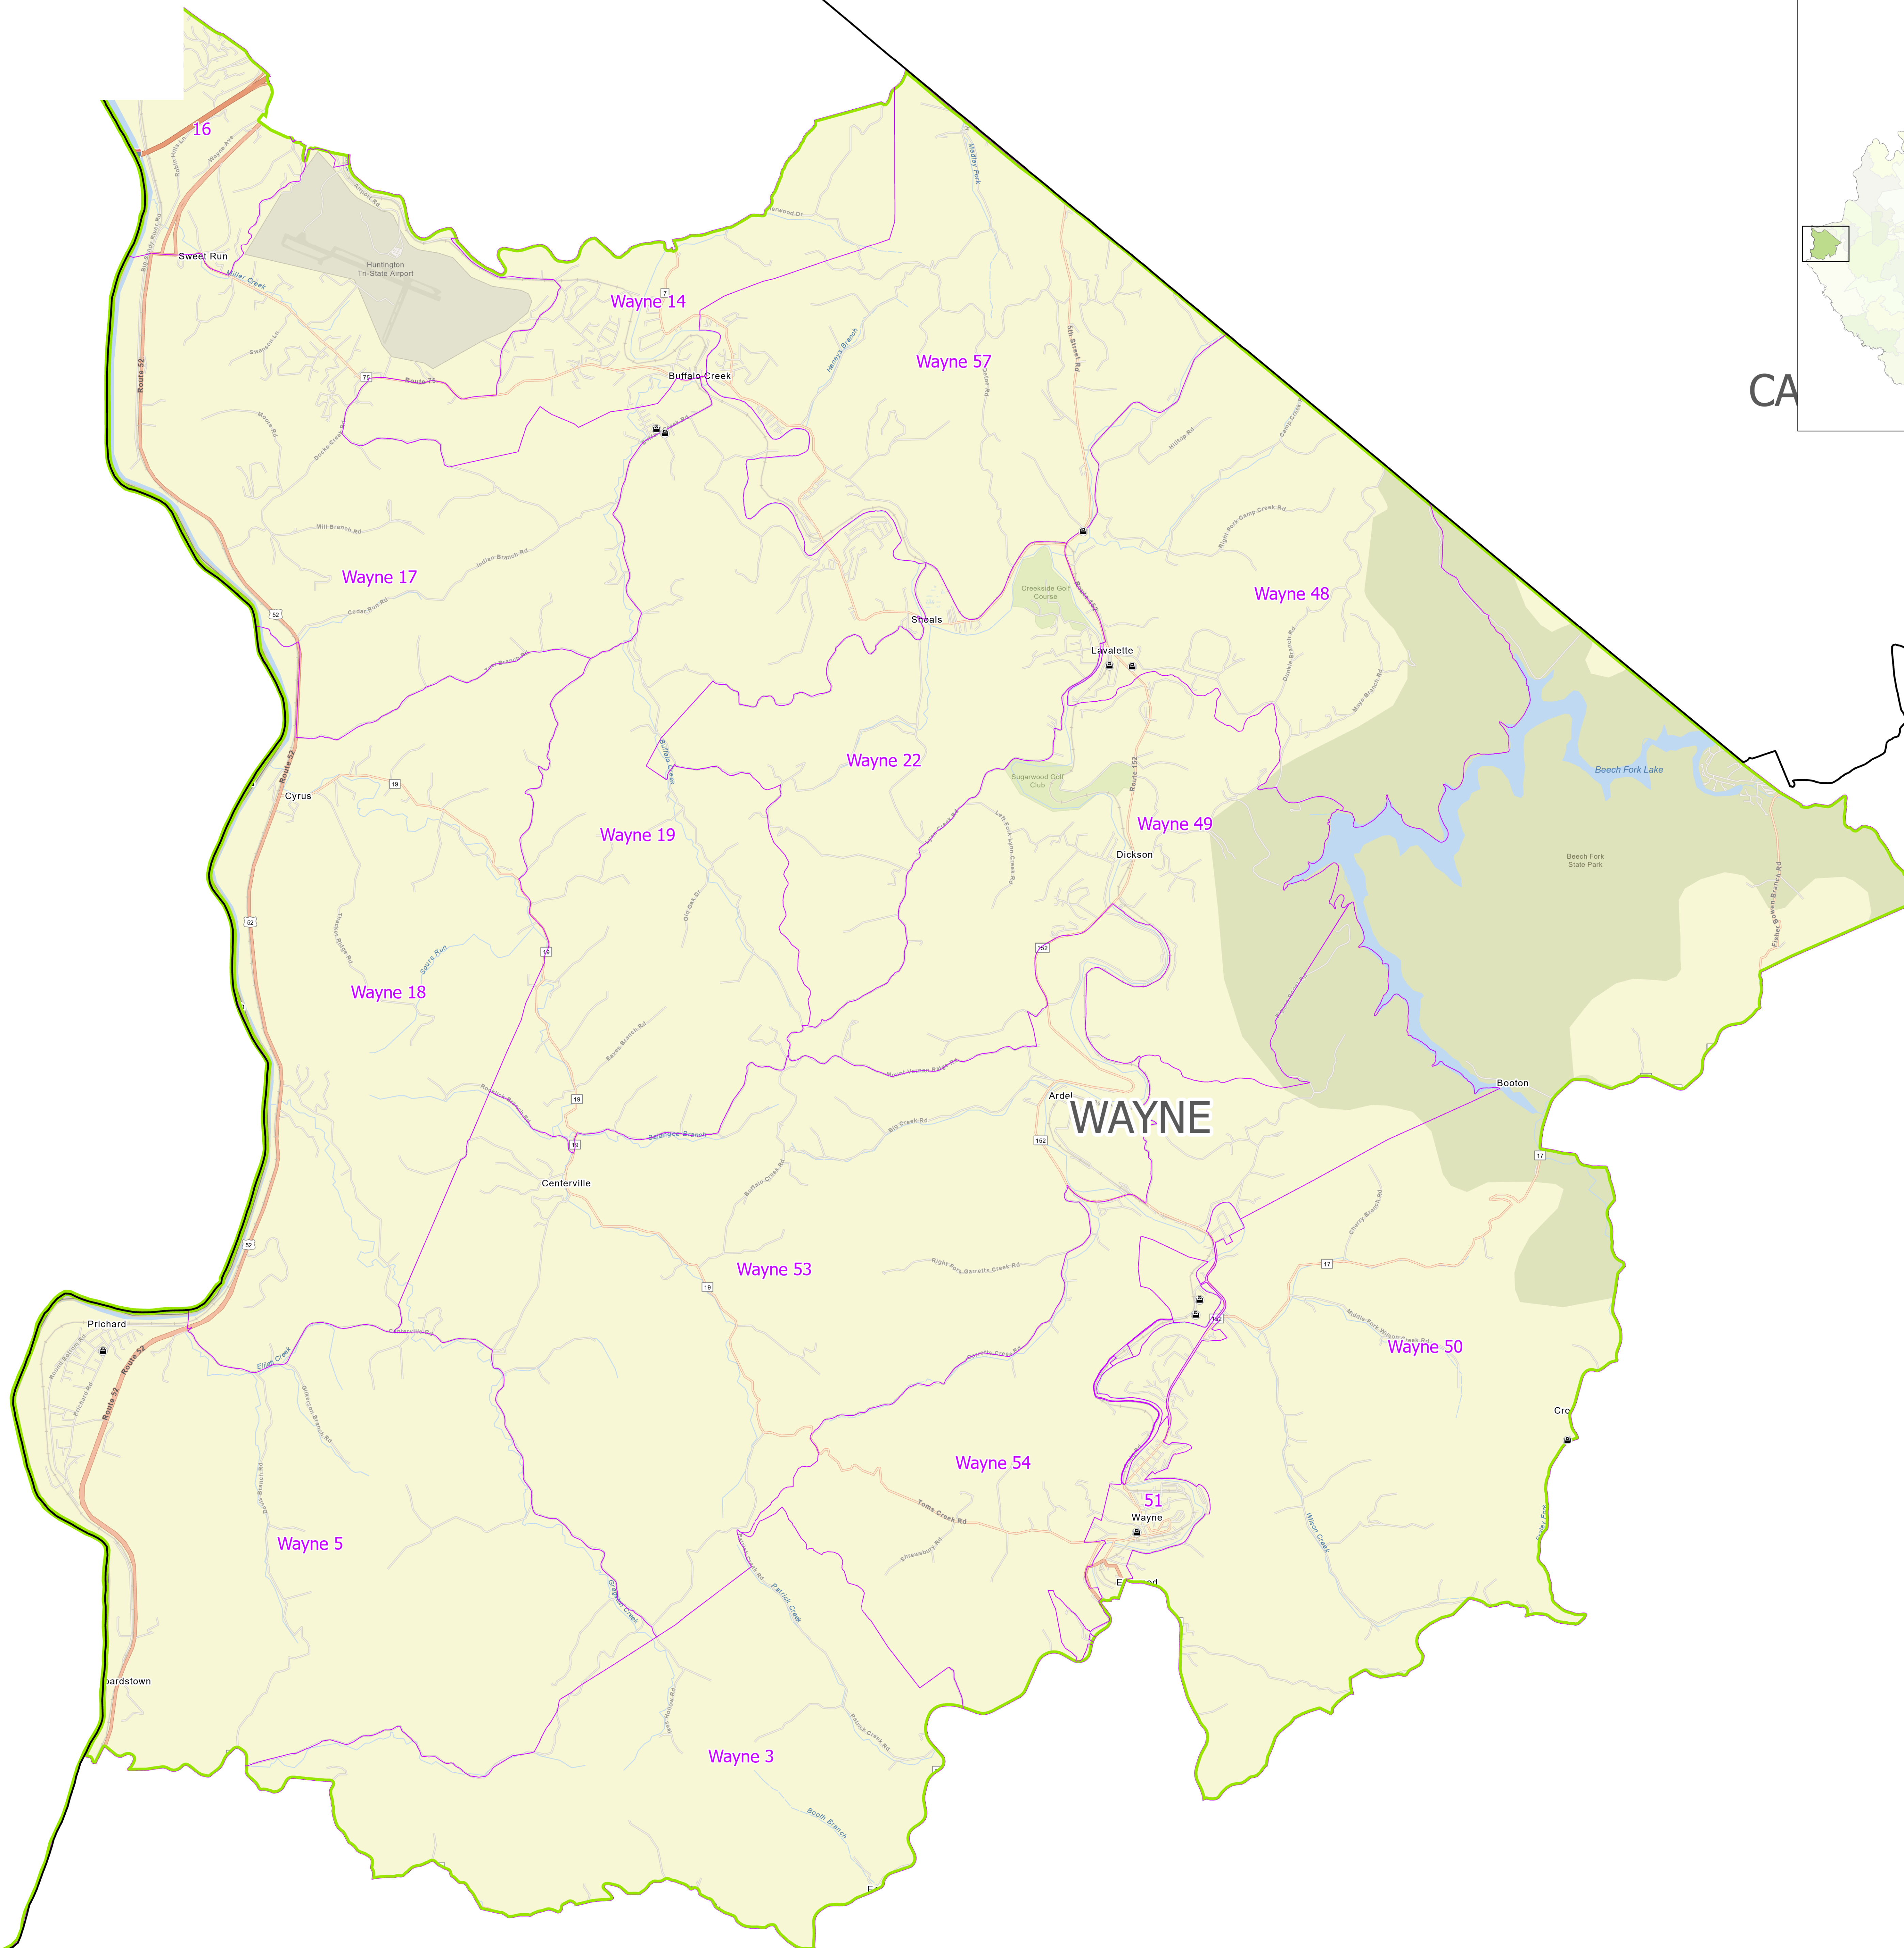

WV House 2021: District 28

CA

- House District
- Voting Precinct
- County
- Polling Location

Credits: WVGISTC
Map Date: 10/2022

LINCOLN