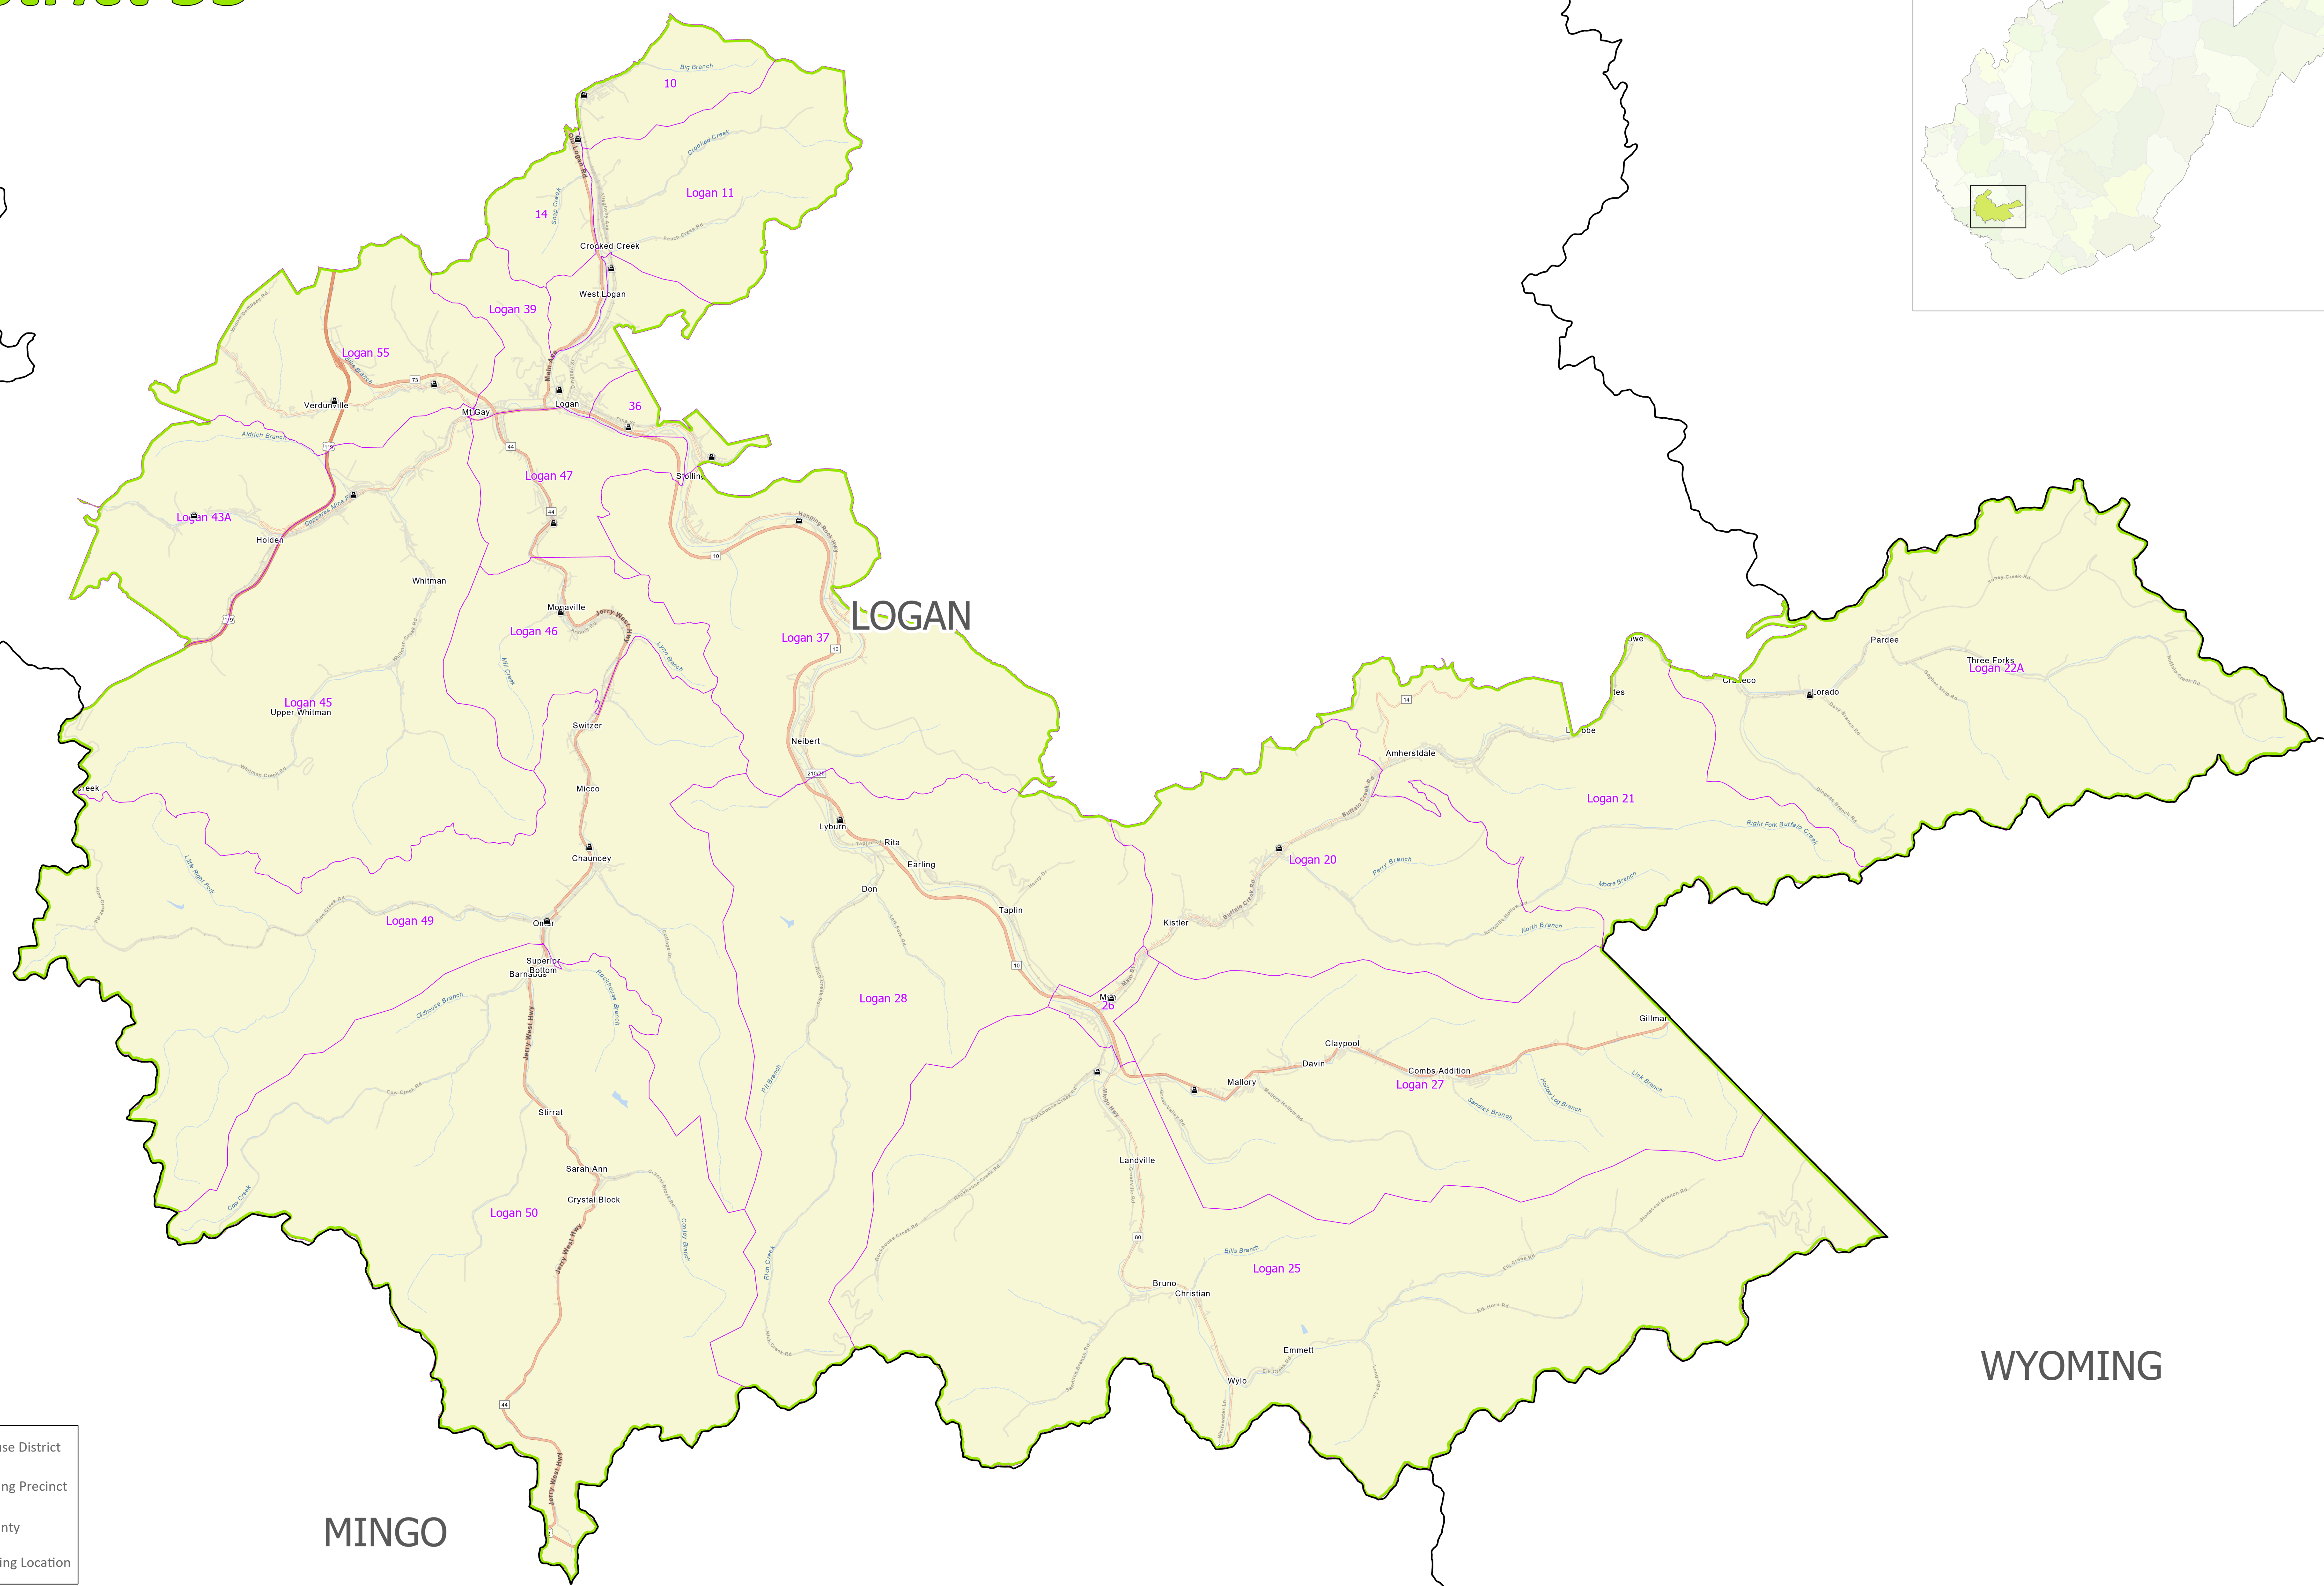

WV House 2021: District 33

- House District
- Voting Precinct
- County
- Polling Location

Credits: WVGISTC
Map Date: 10/2022