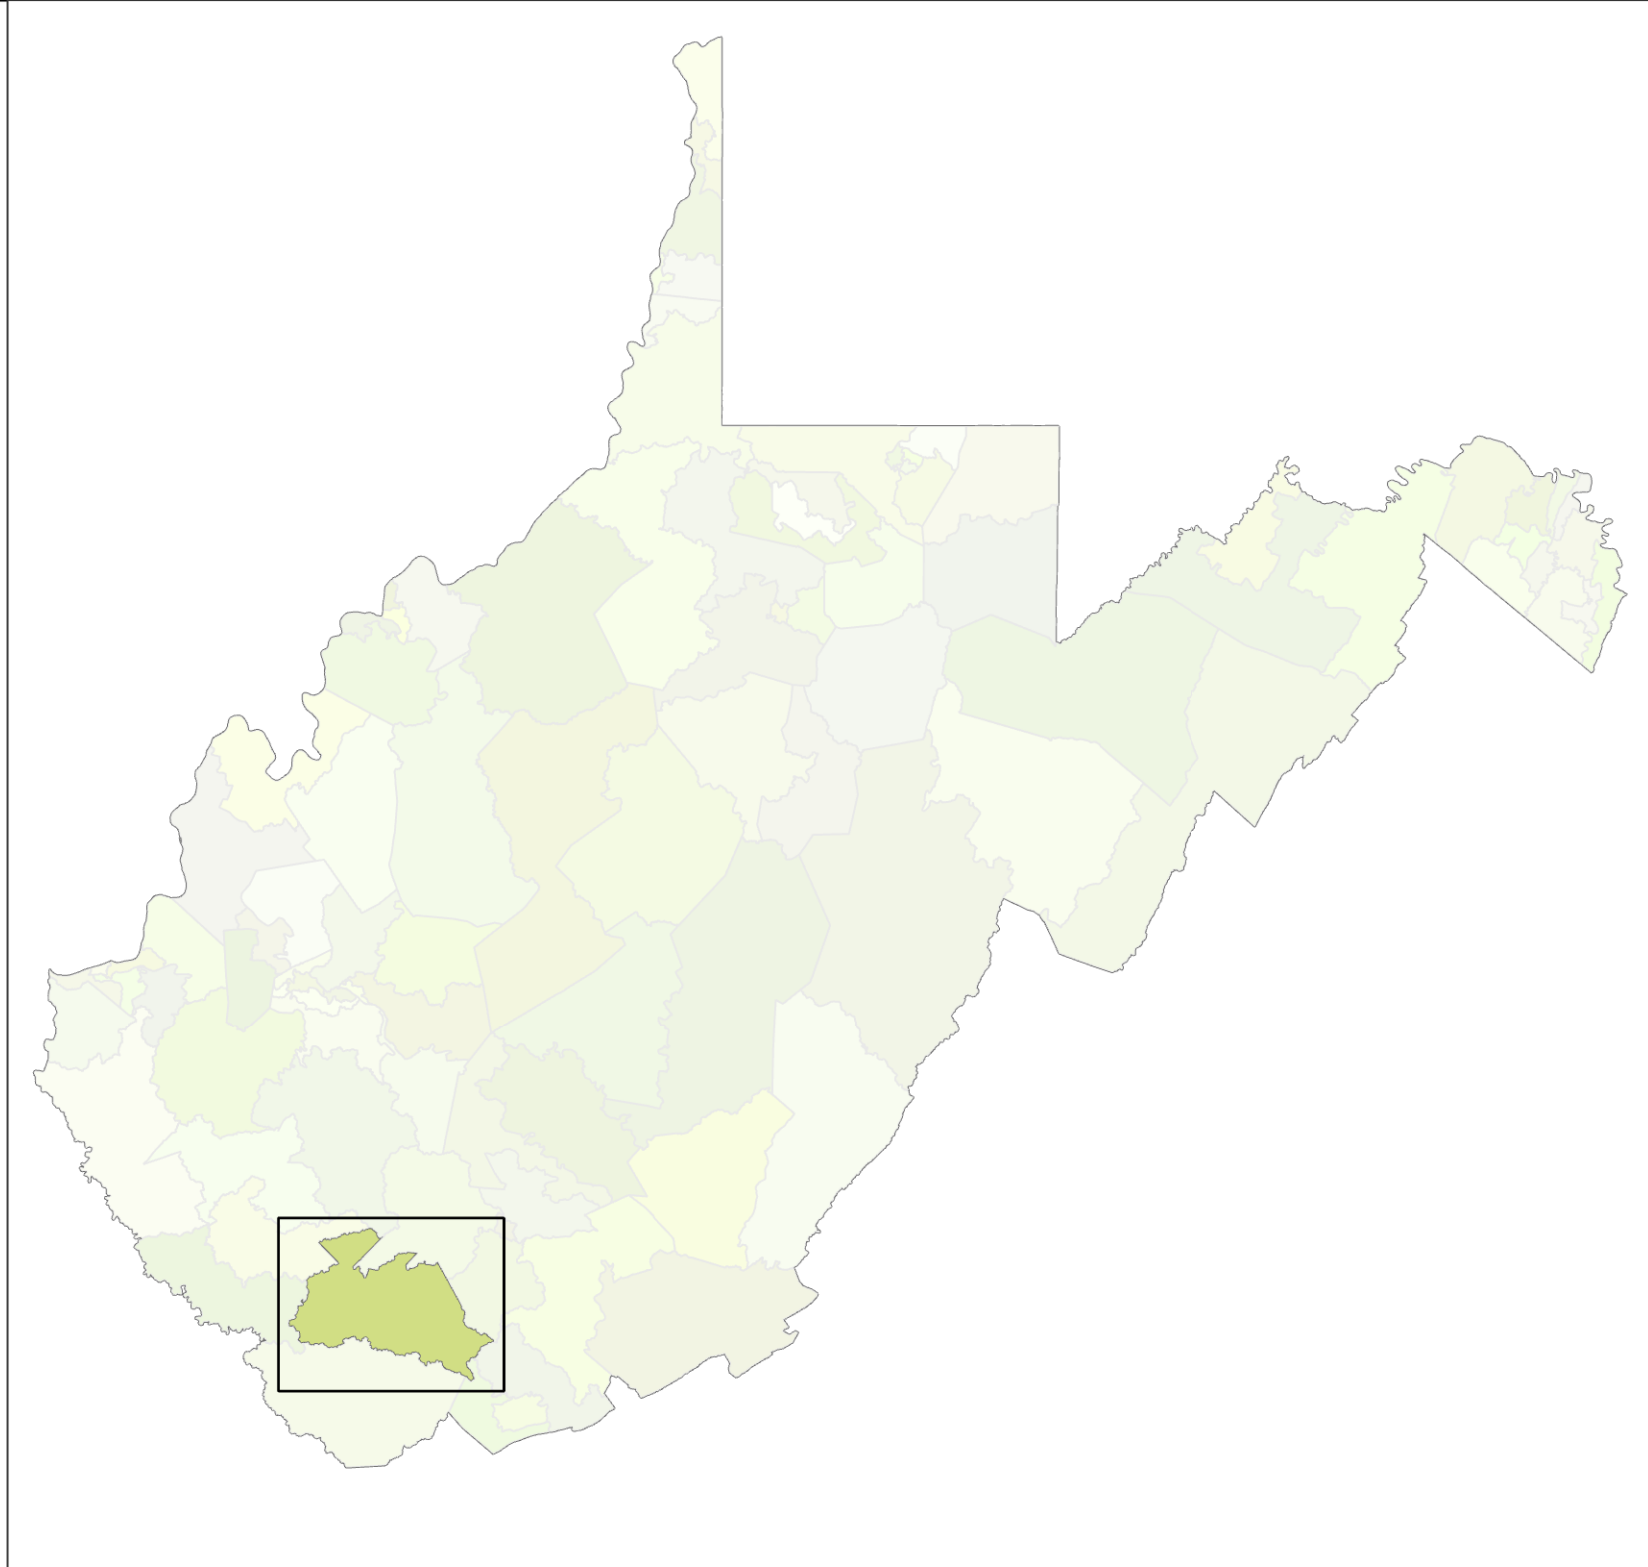

WV House 2021: District 35

- House District
- Voting Precinct
- County
- Polling Location

Credits: WVGISTC
Map Date: 10/2022