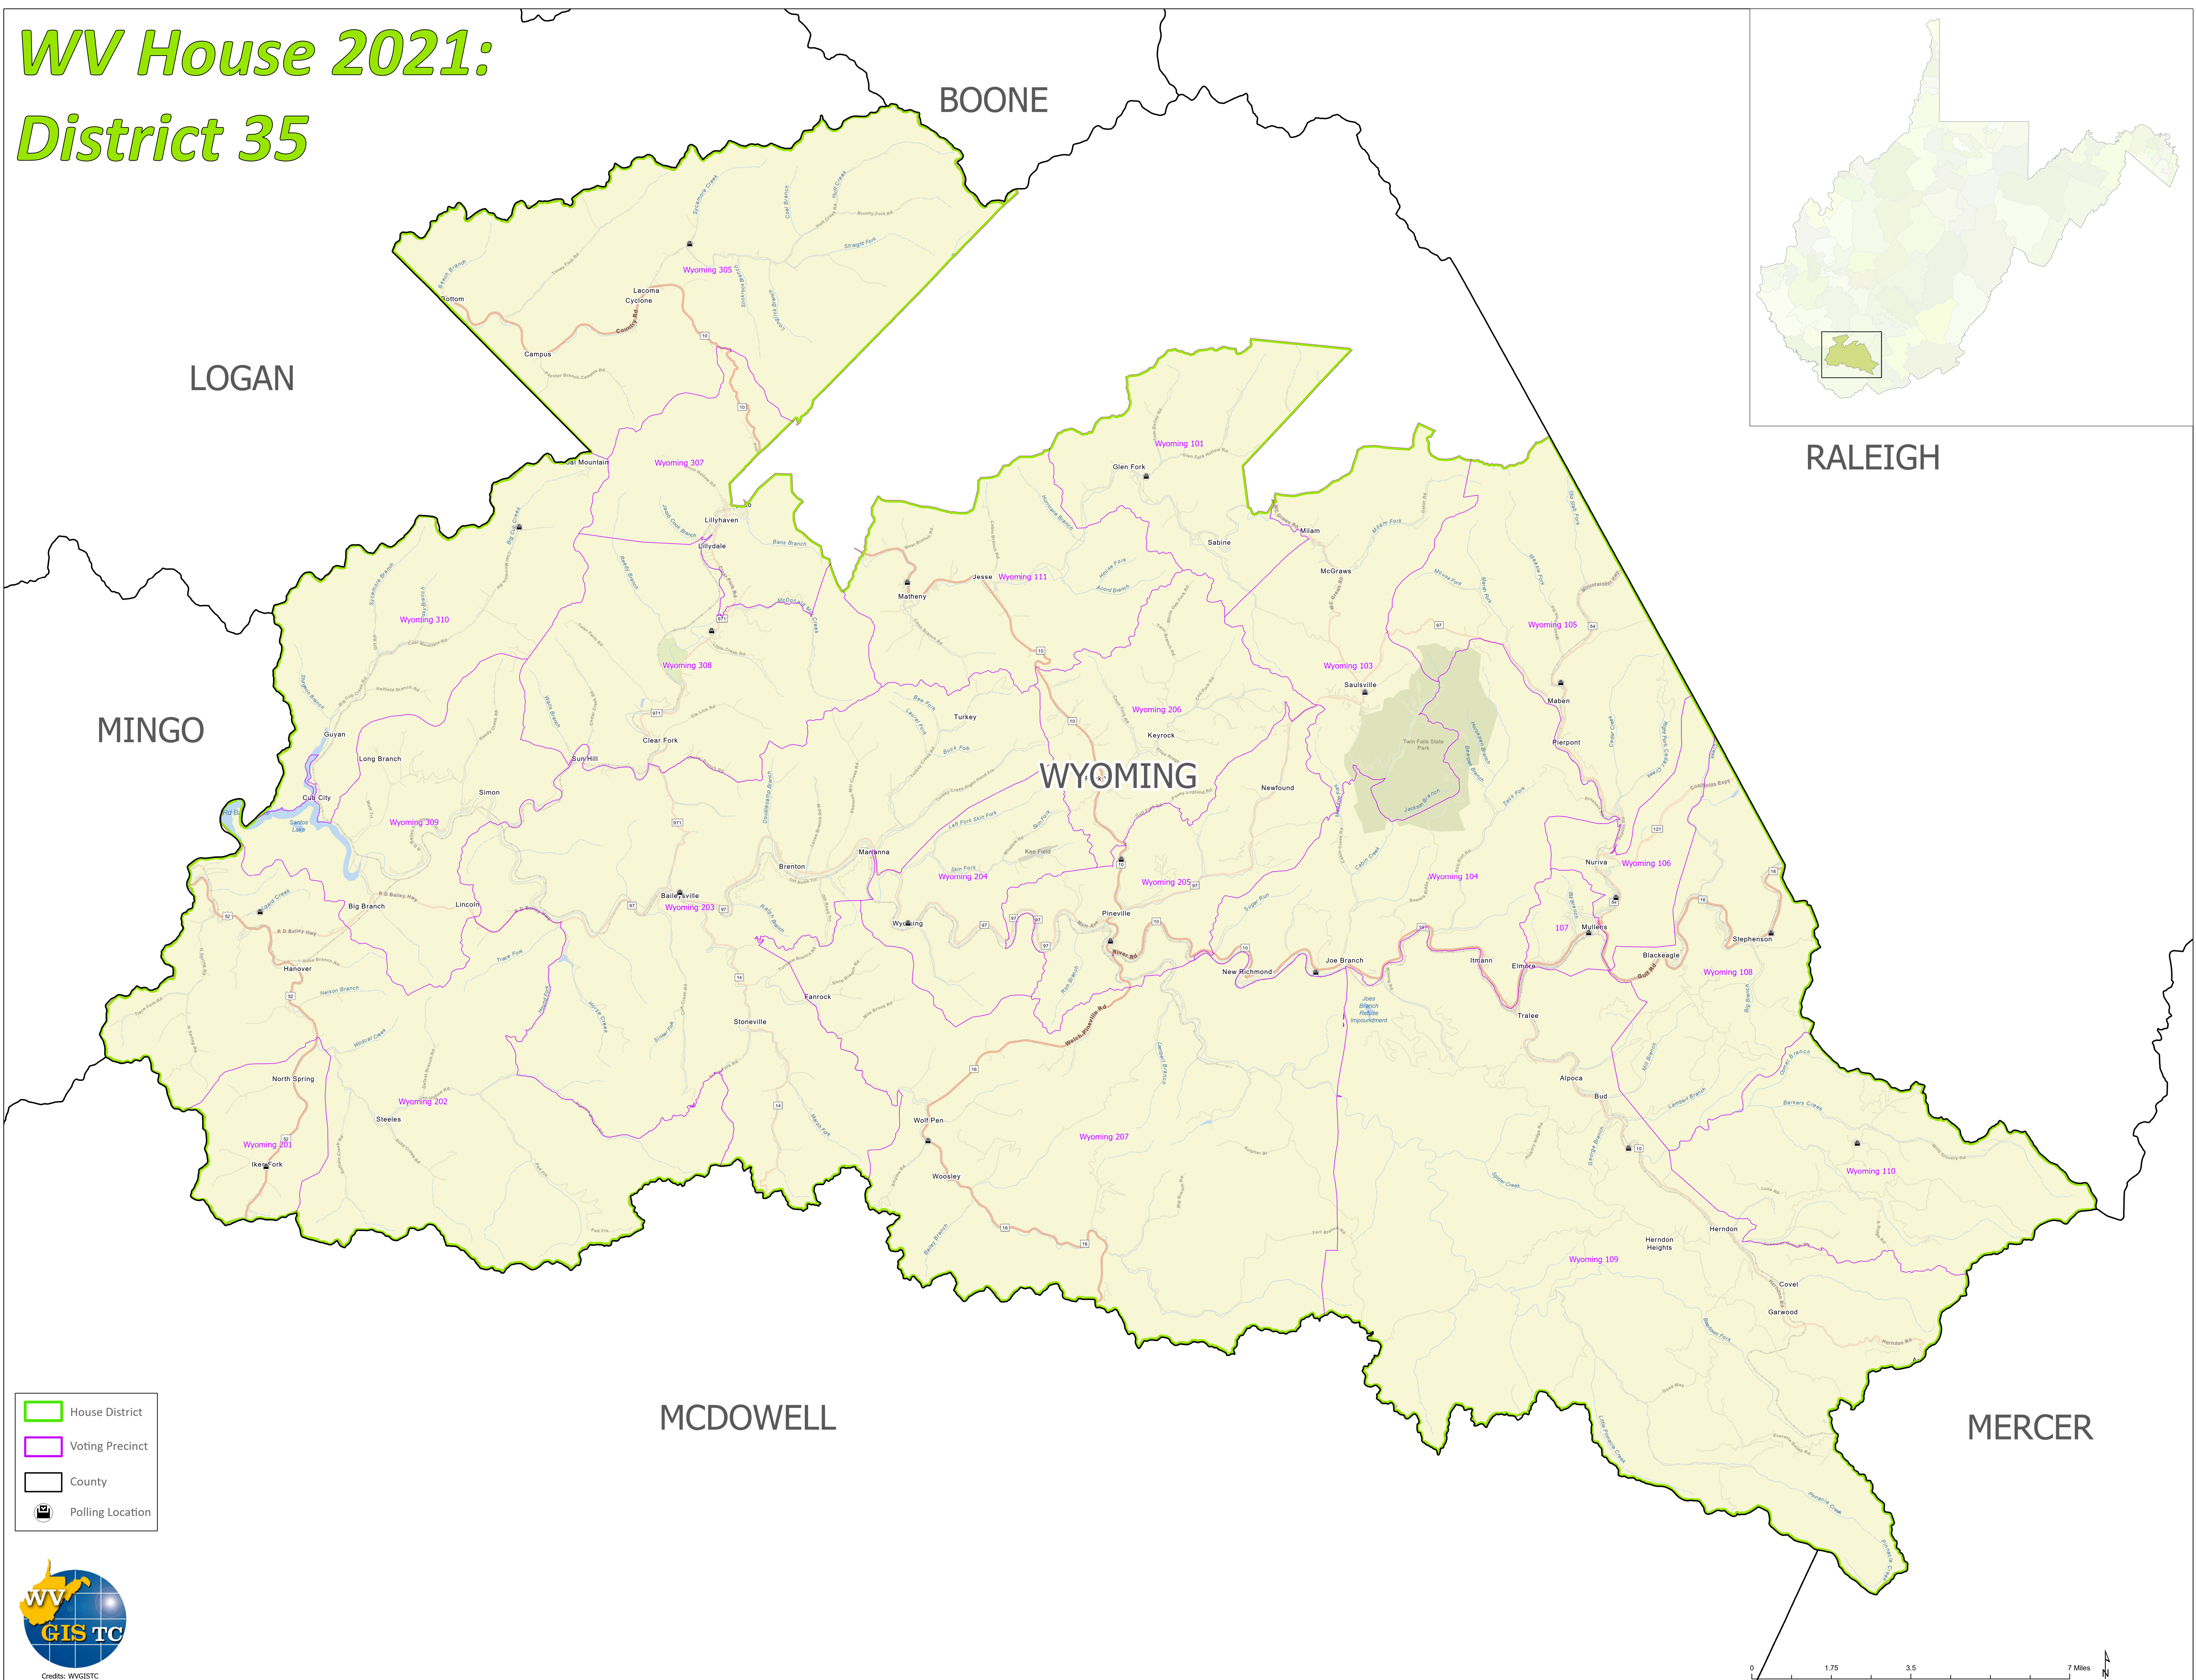

WV House 2021: District 35

- House District
- Voting Precinct
- County
- Polling Location

Credits: WVGISTC
Map Date: 10/2022