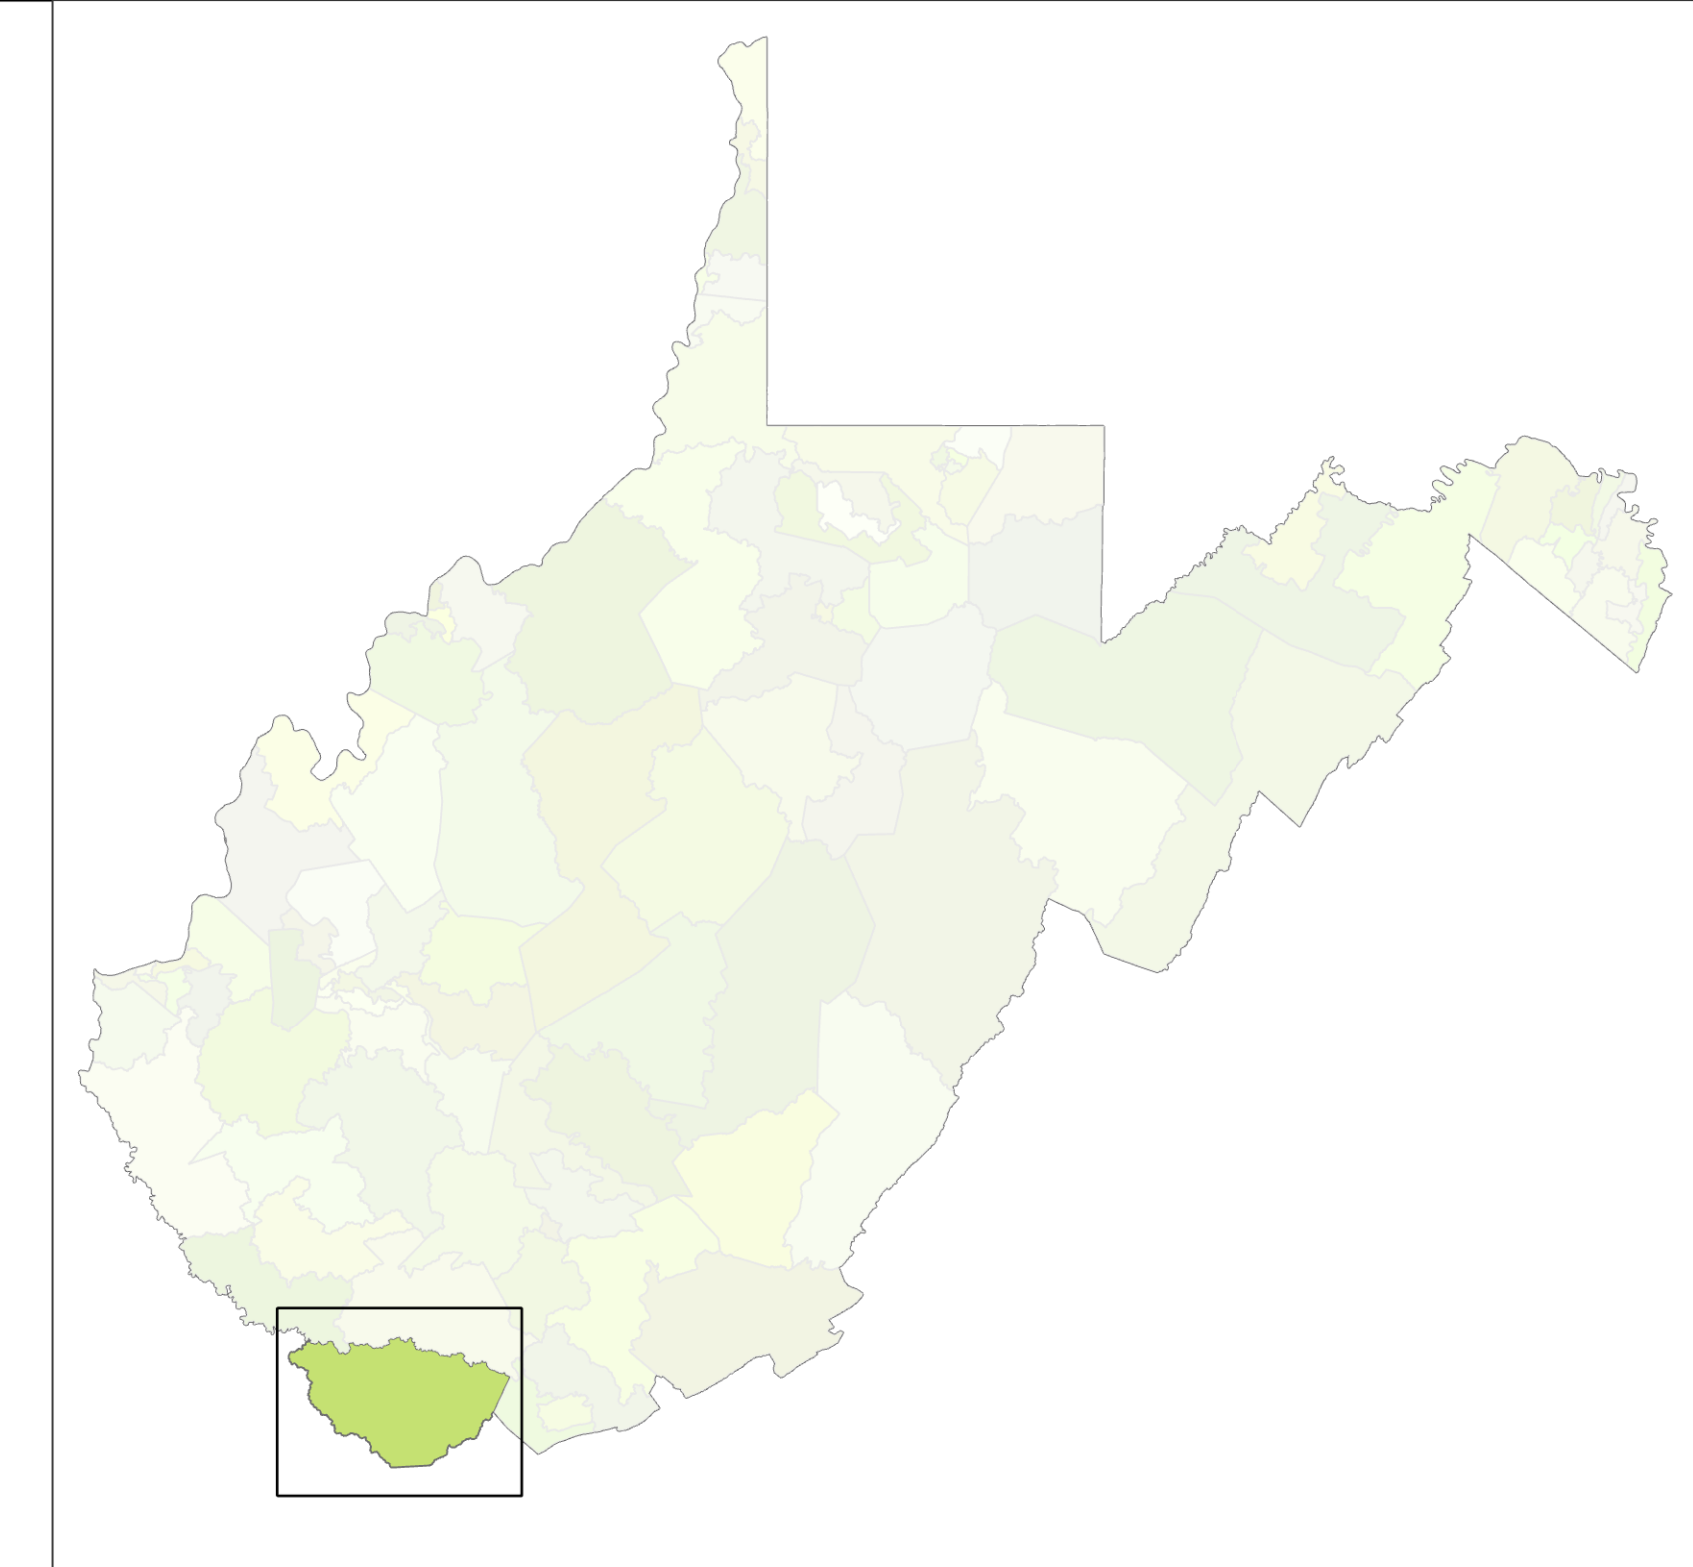

WV House 2021: District 36

WYOMING

MERCER

- House District
- Voting Precinct
- County
- Polling Location

Credits: WVGISTC
Map Date: 10/2022