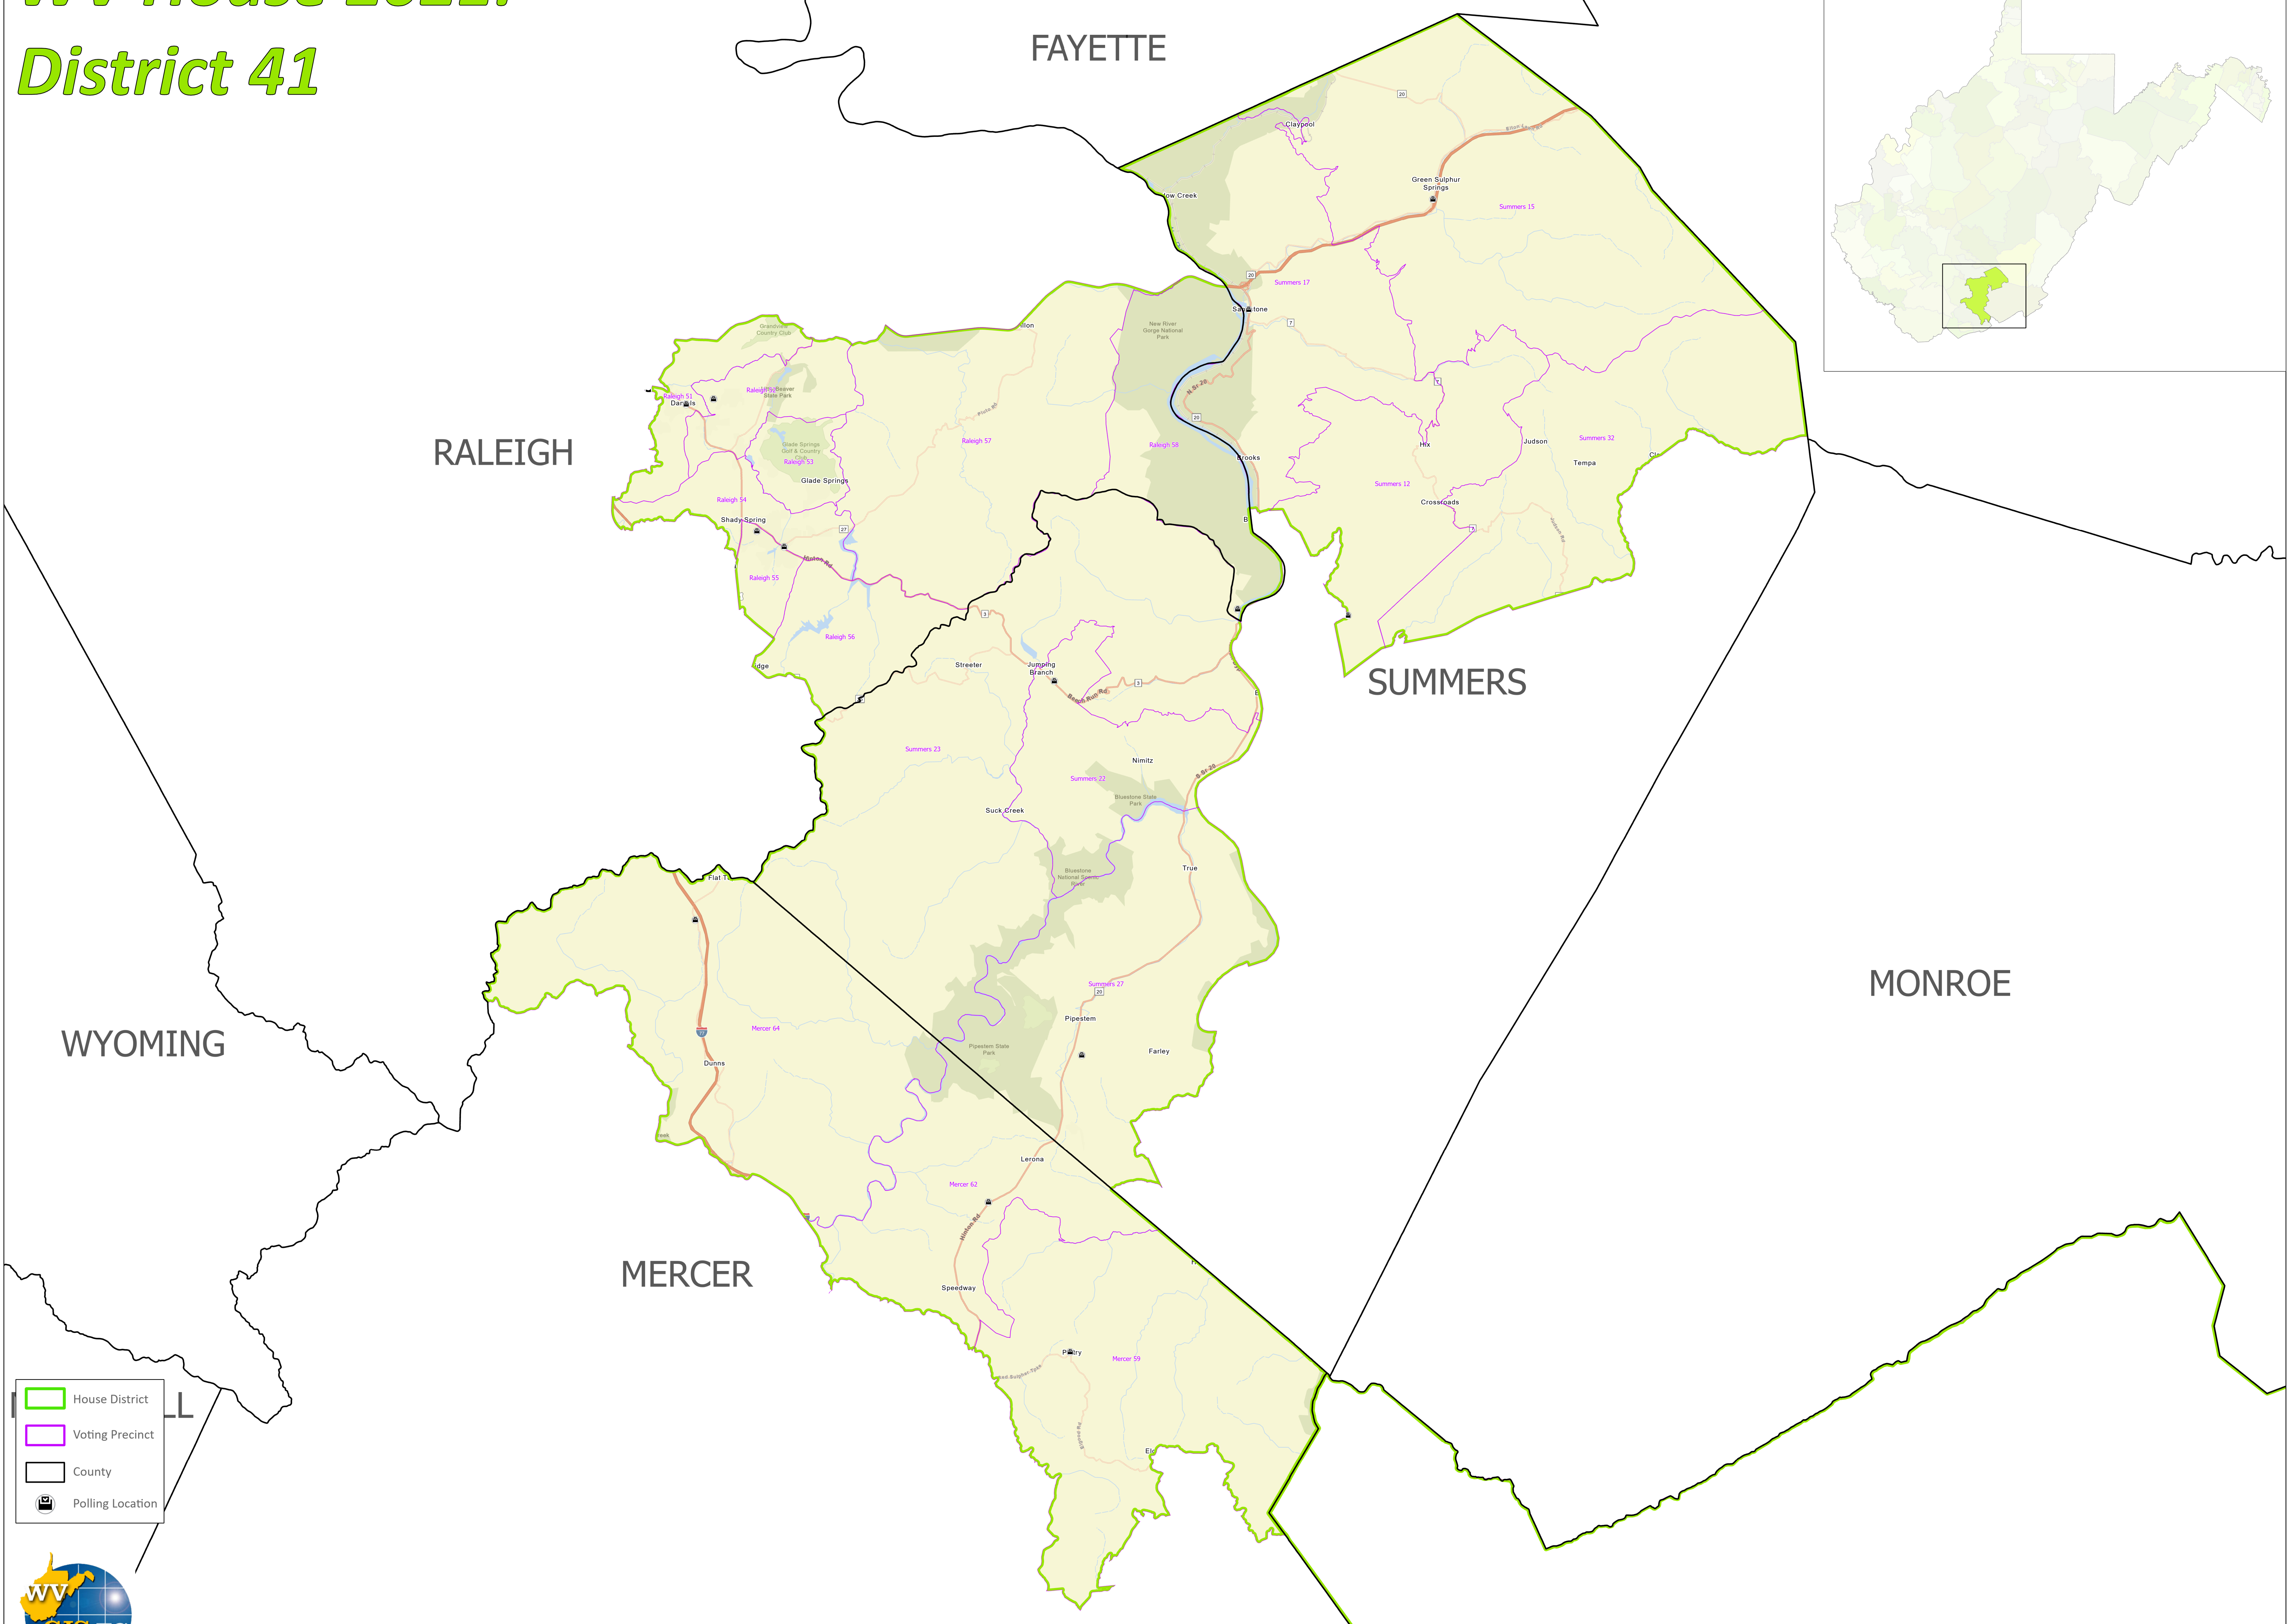

WV House 2021: District 41

-  House District
-  Voting Precinct
-  County
-  Polling Location

Credits: WV GIS TC
Map Date: 10/2022