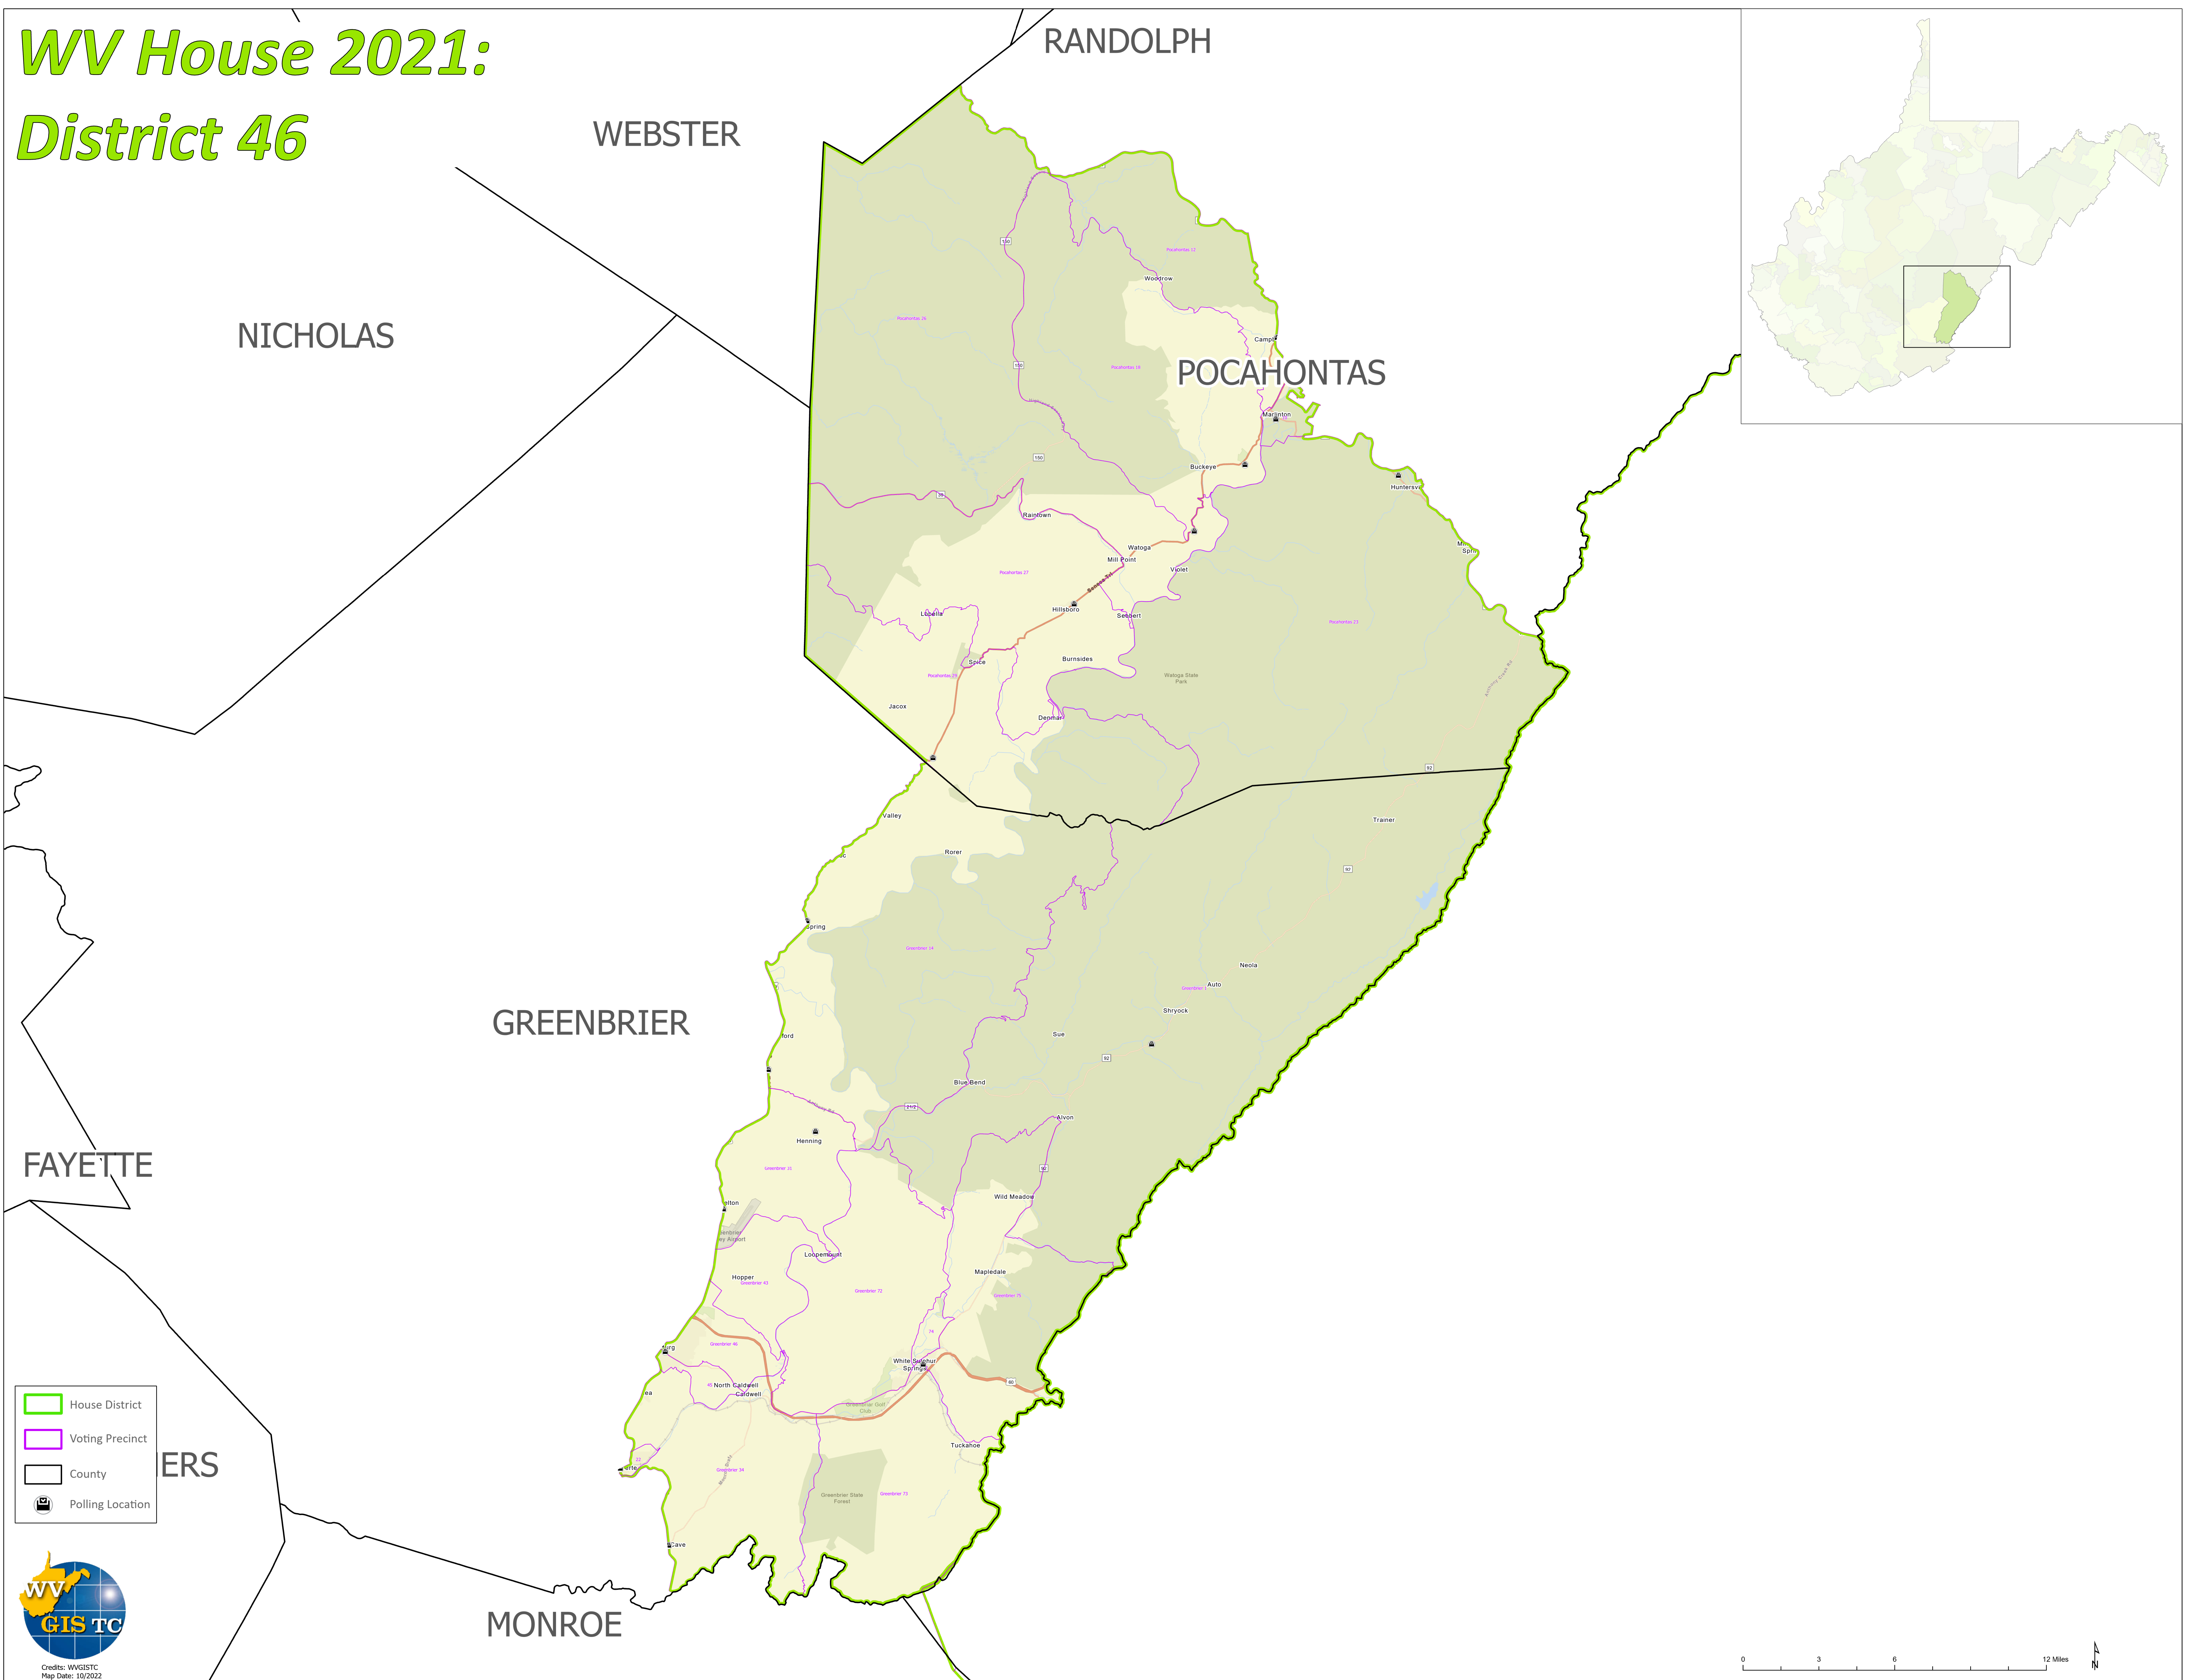

WV House 2021: District 46

- House District
- Voting Precinct
- County
- Polling Location

Credits: WVGISTC
Map Date: 10/2022