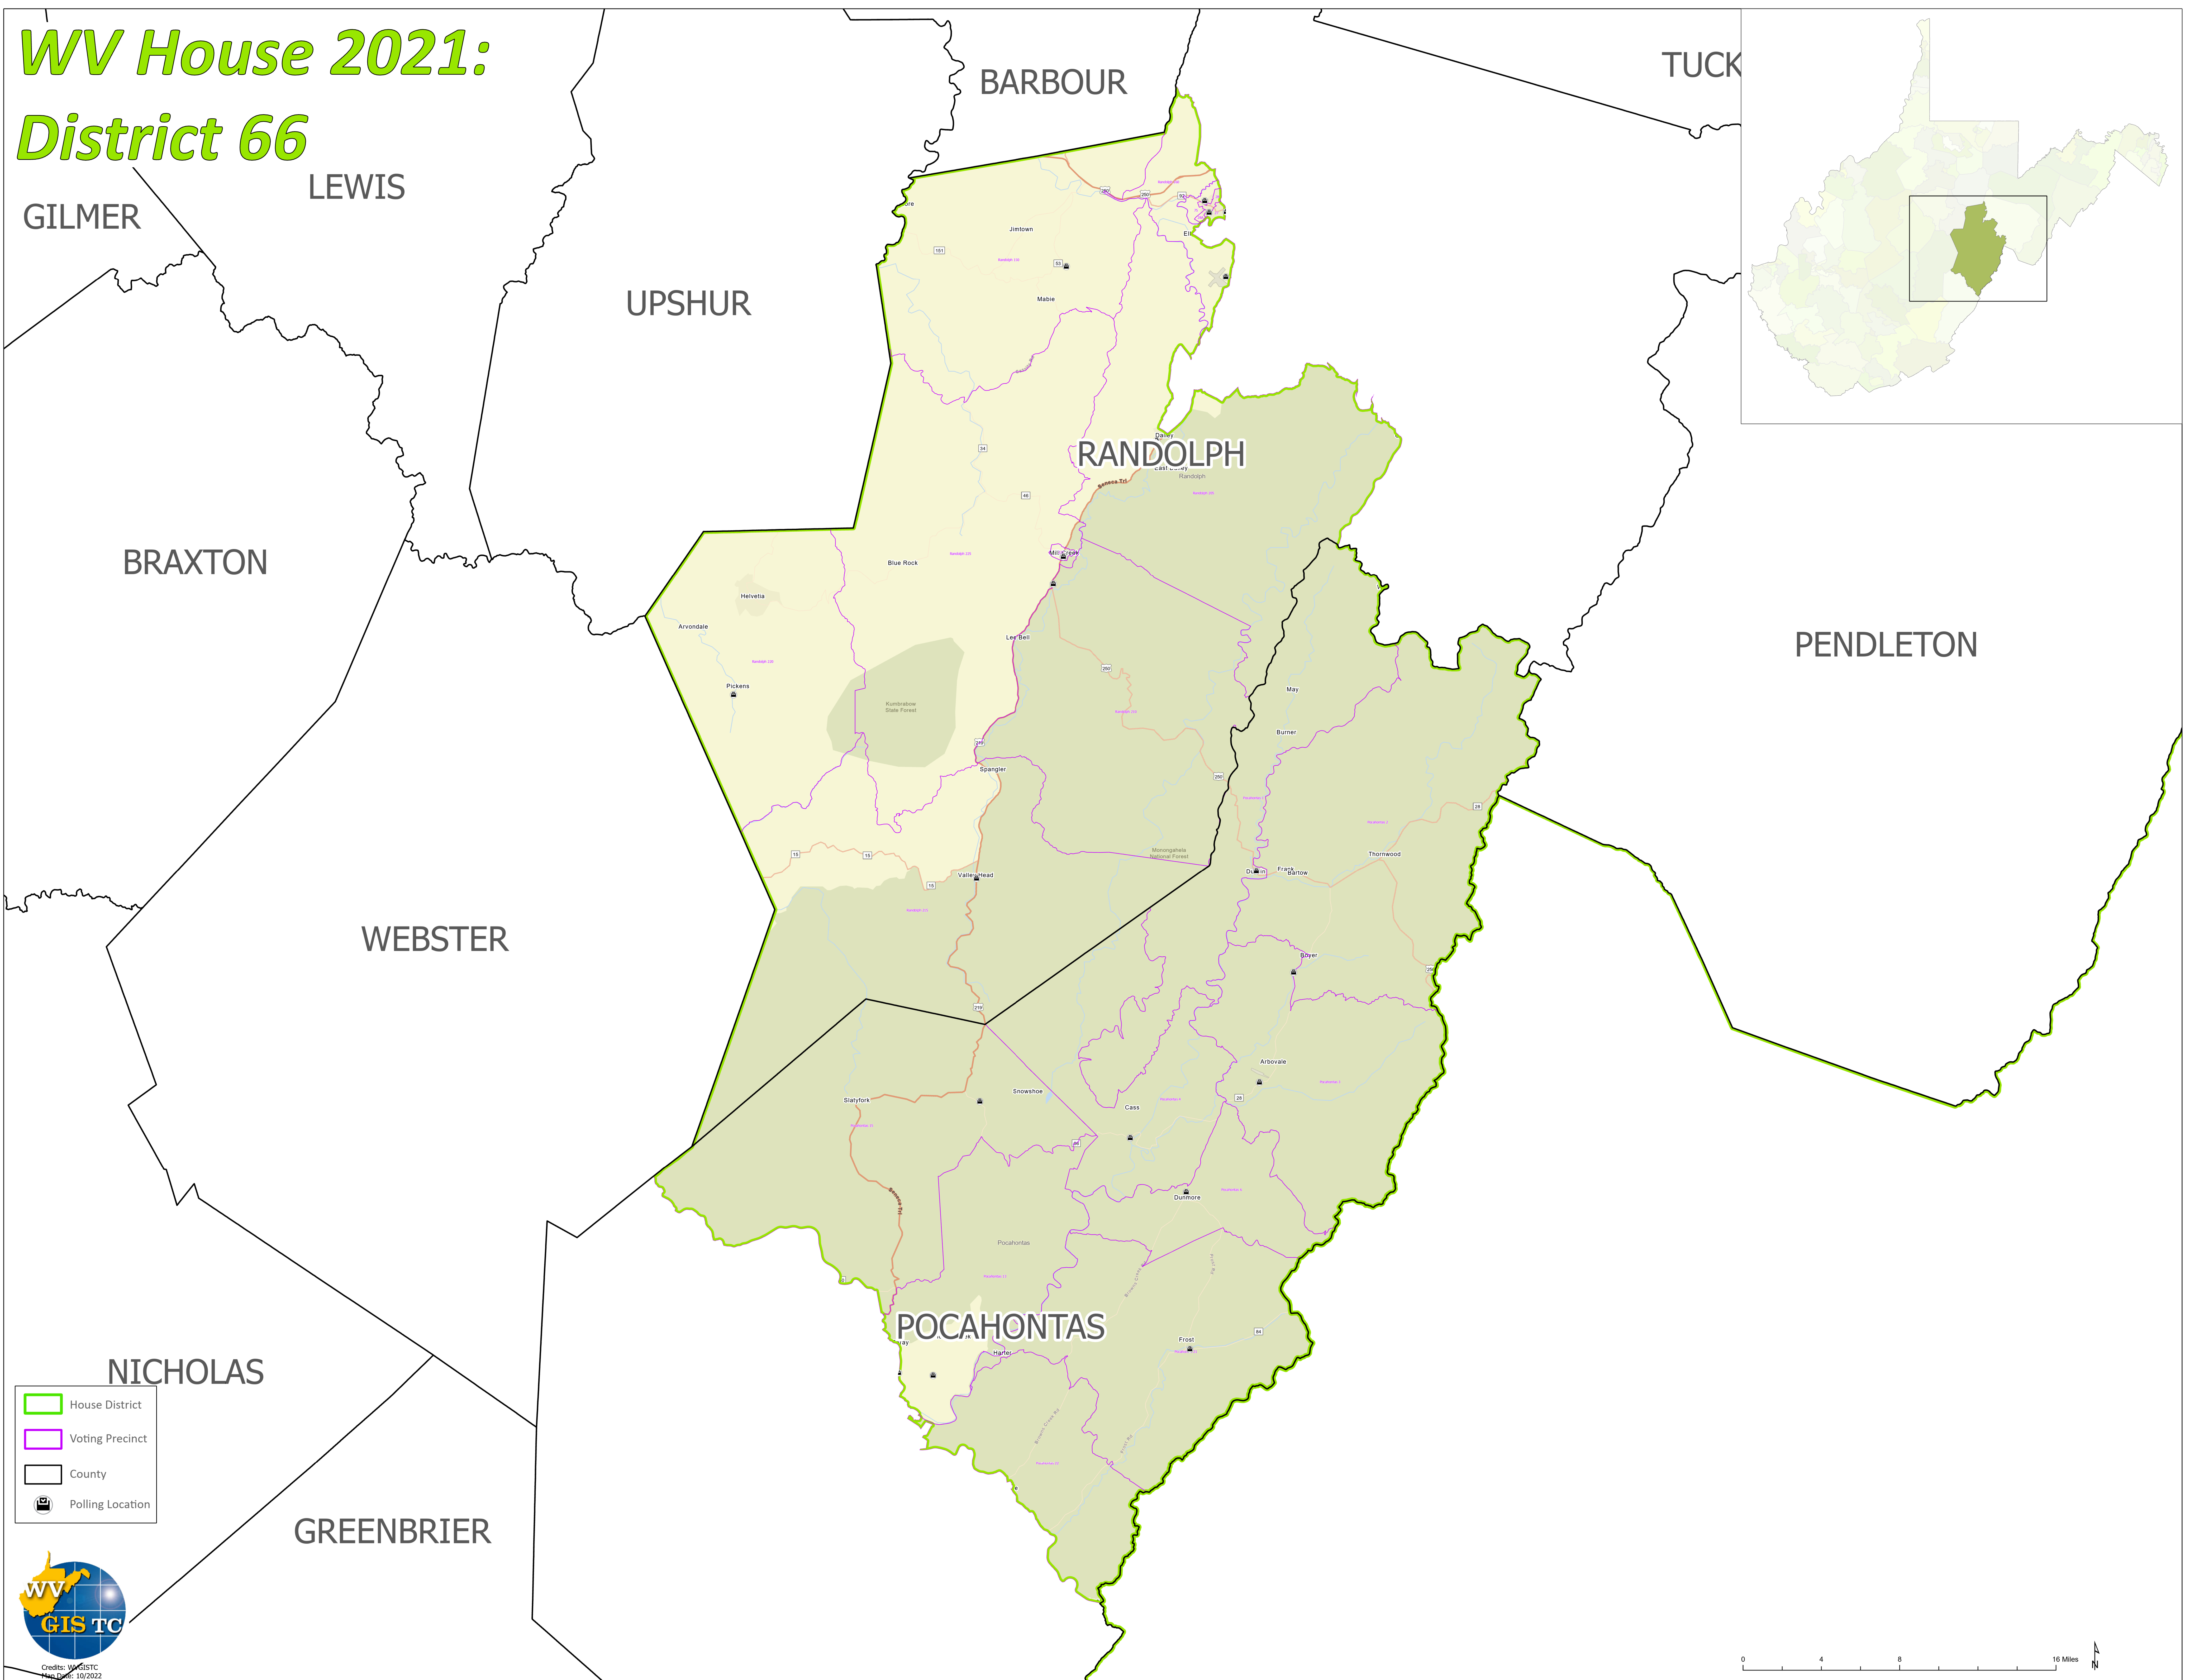

# WV House 2021: District 66

- House District
- Voting Precinct
- County
- Polling Location

Credits: WV GIS TC  
Map Date: 10/2022