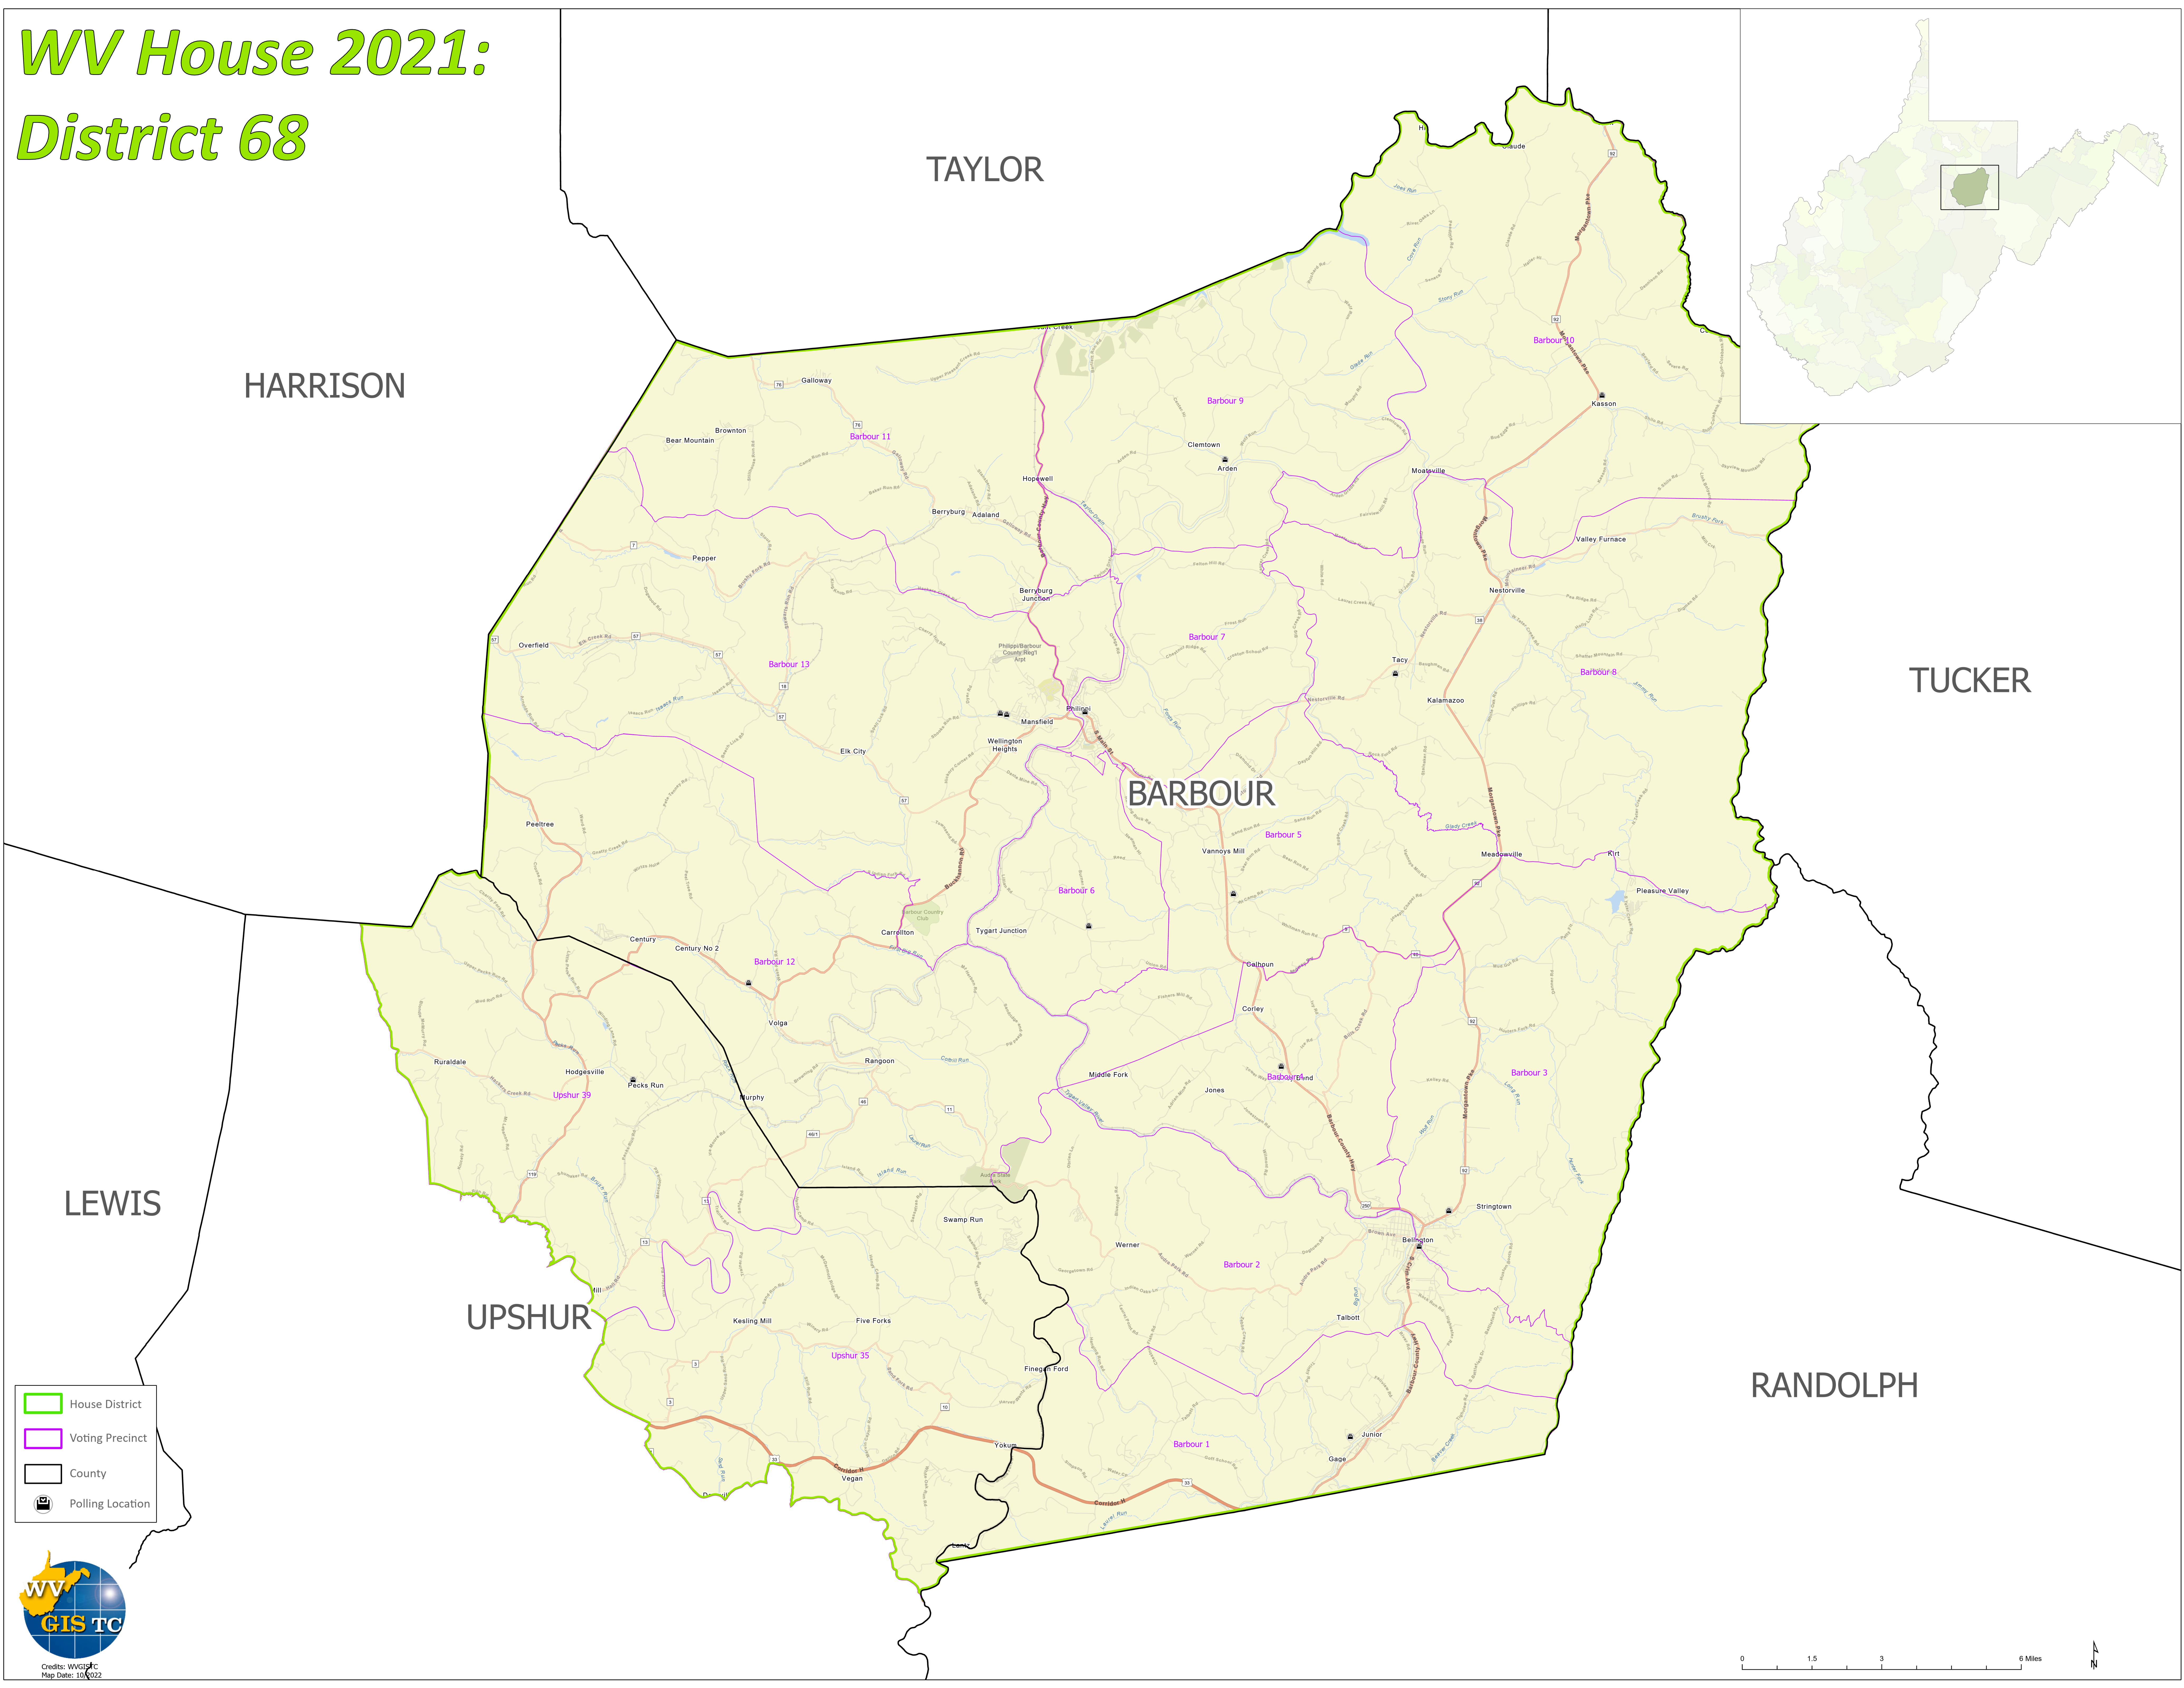

WV House 2021: District 68

- House District
- Voting Precinct
- County
- Polling Location

Credits: WVGIS TC
Map Date: 10/2022