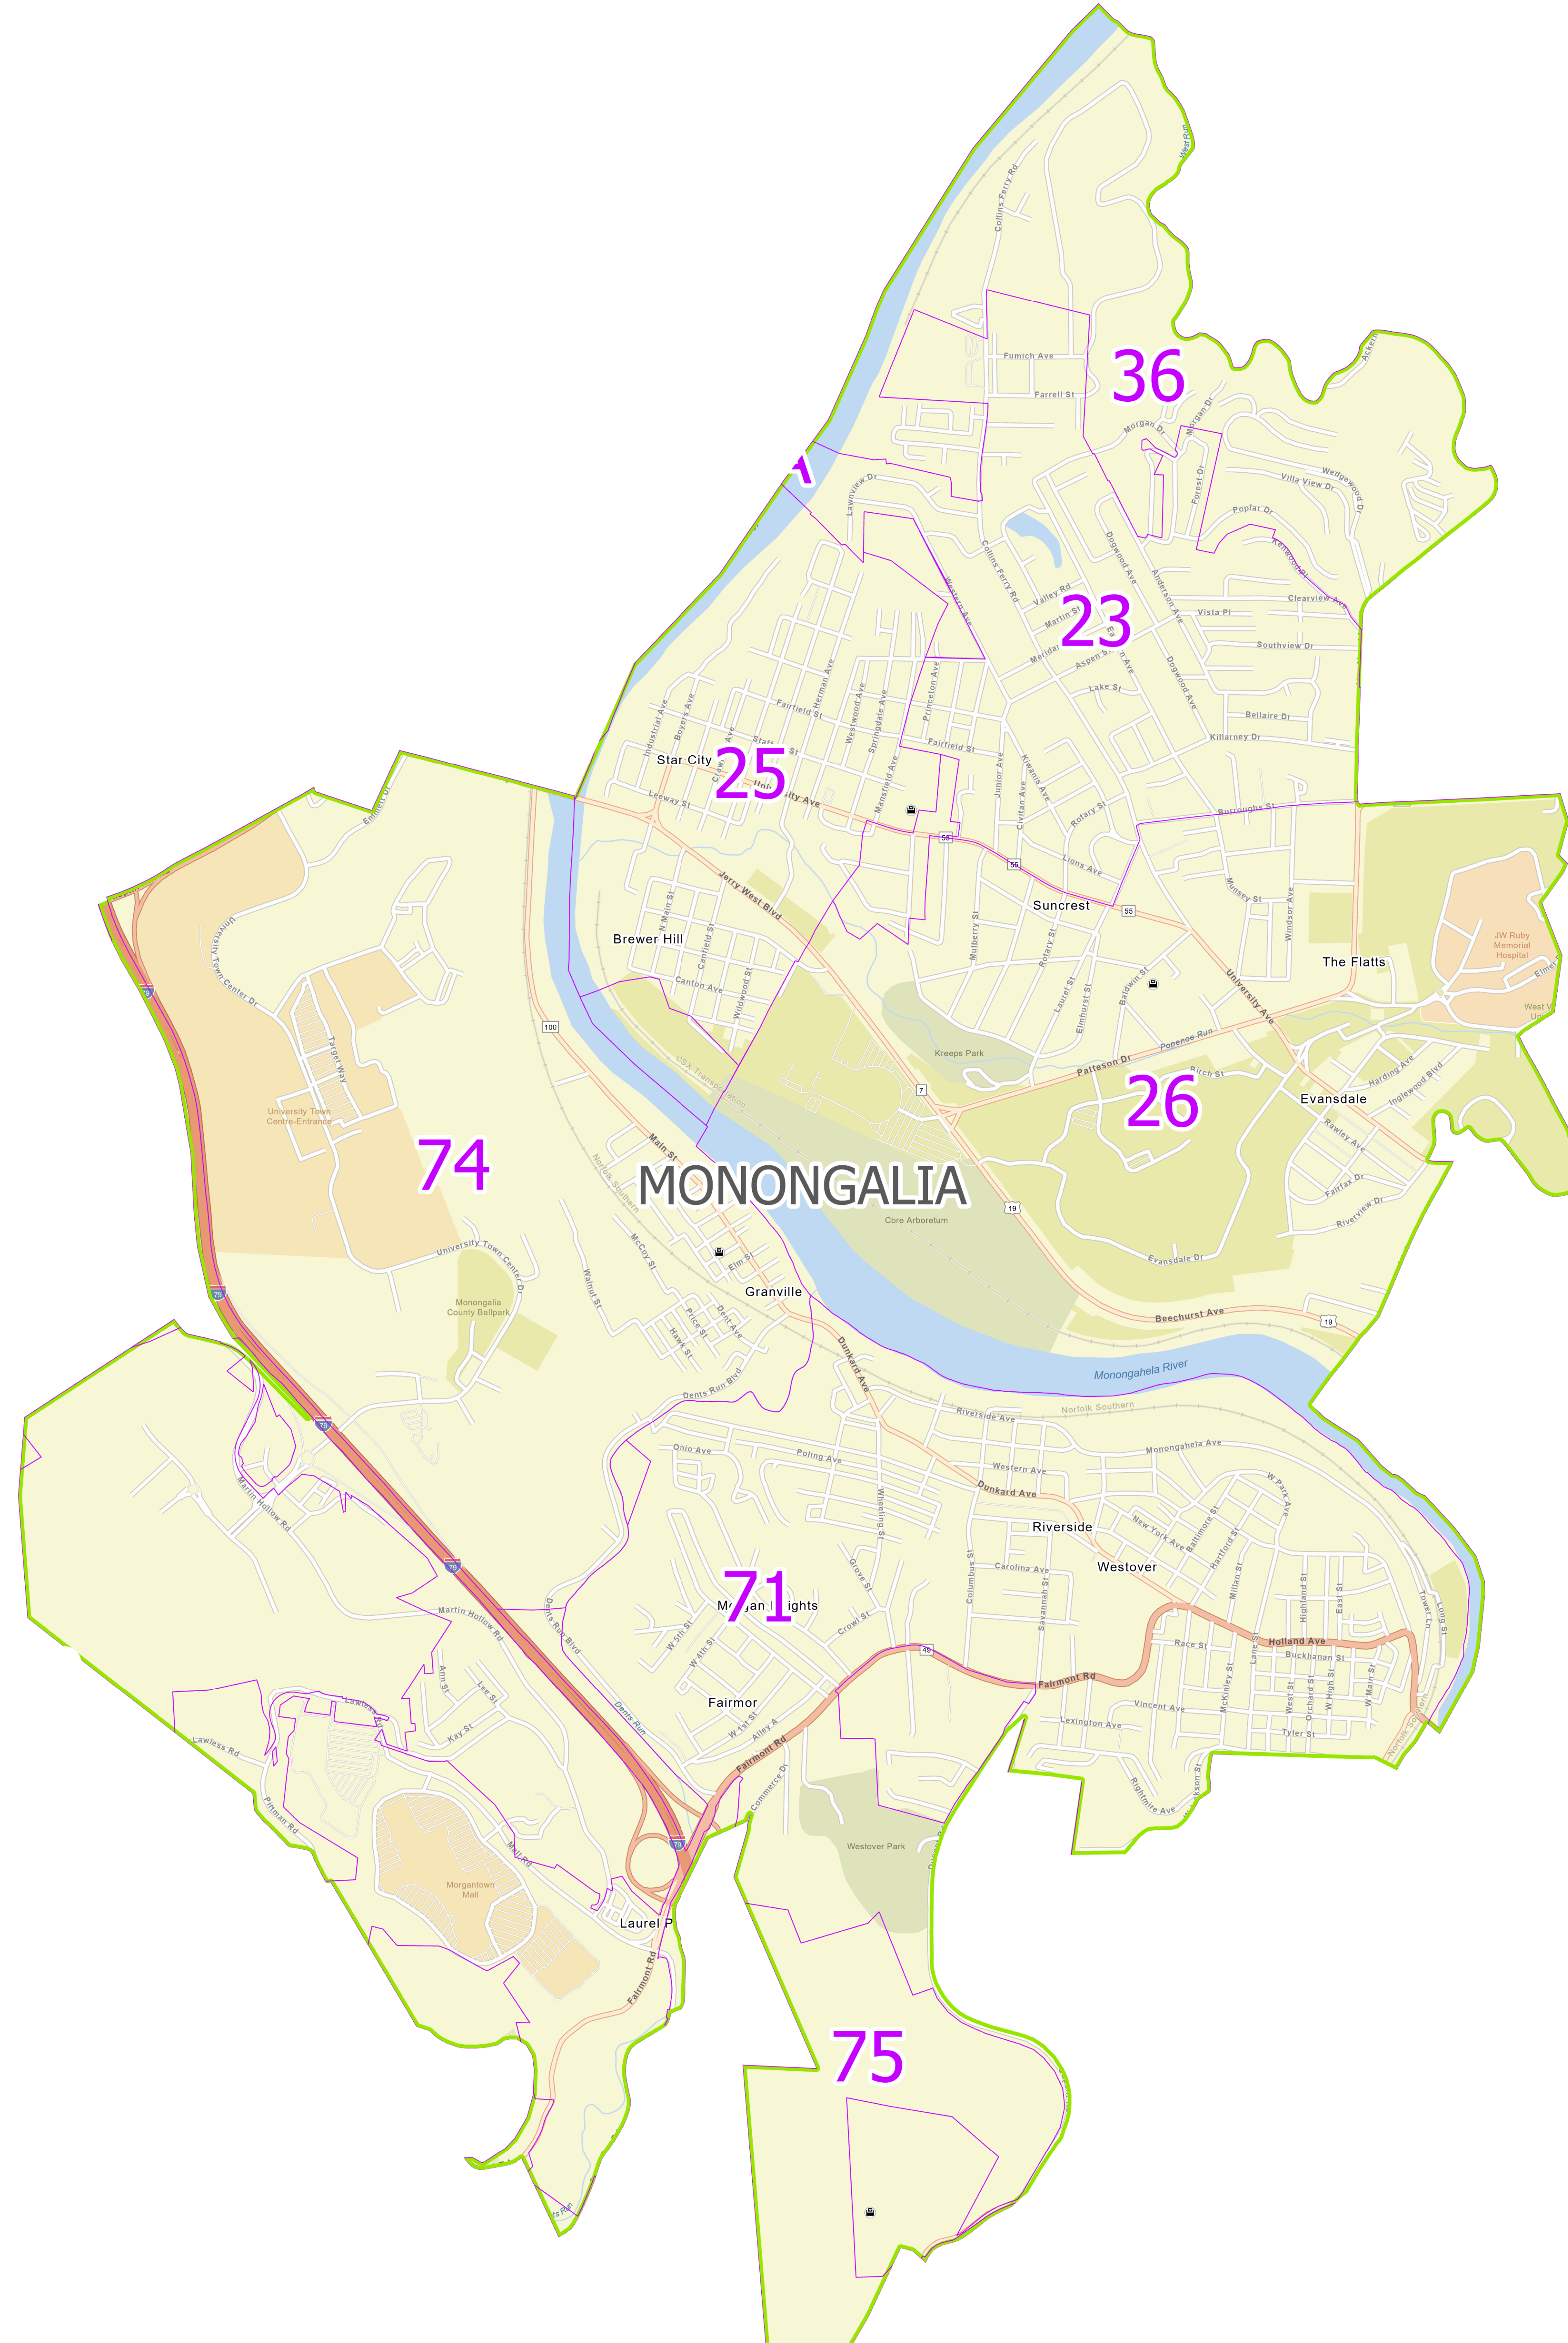

WV House 2021: District 80

- House District
- Voting Precinct
- County
- Polling Location

Credits: WVGISTC
Map Date: 10/2022