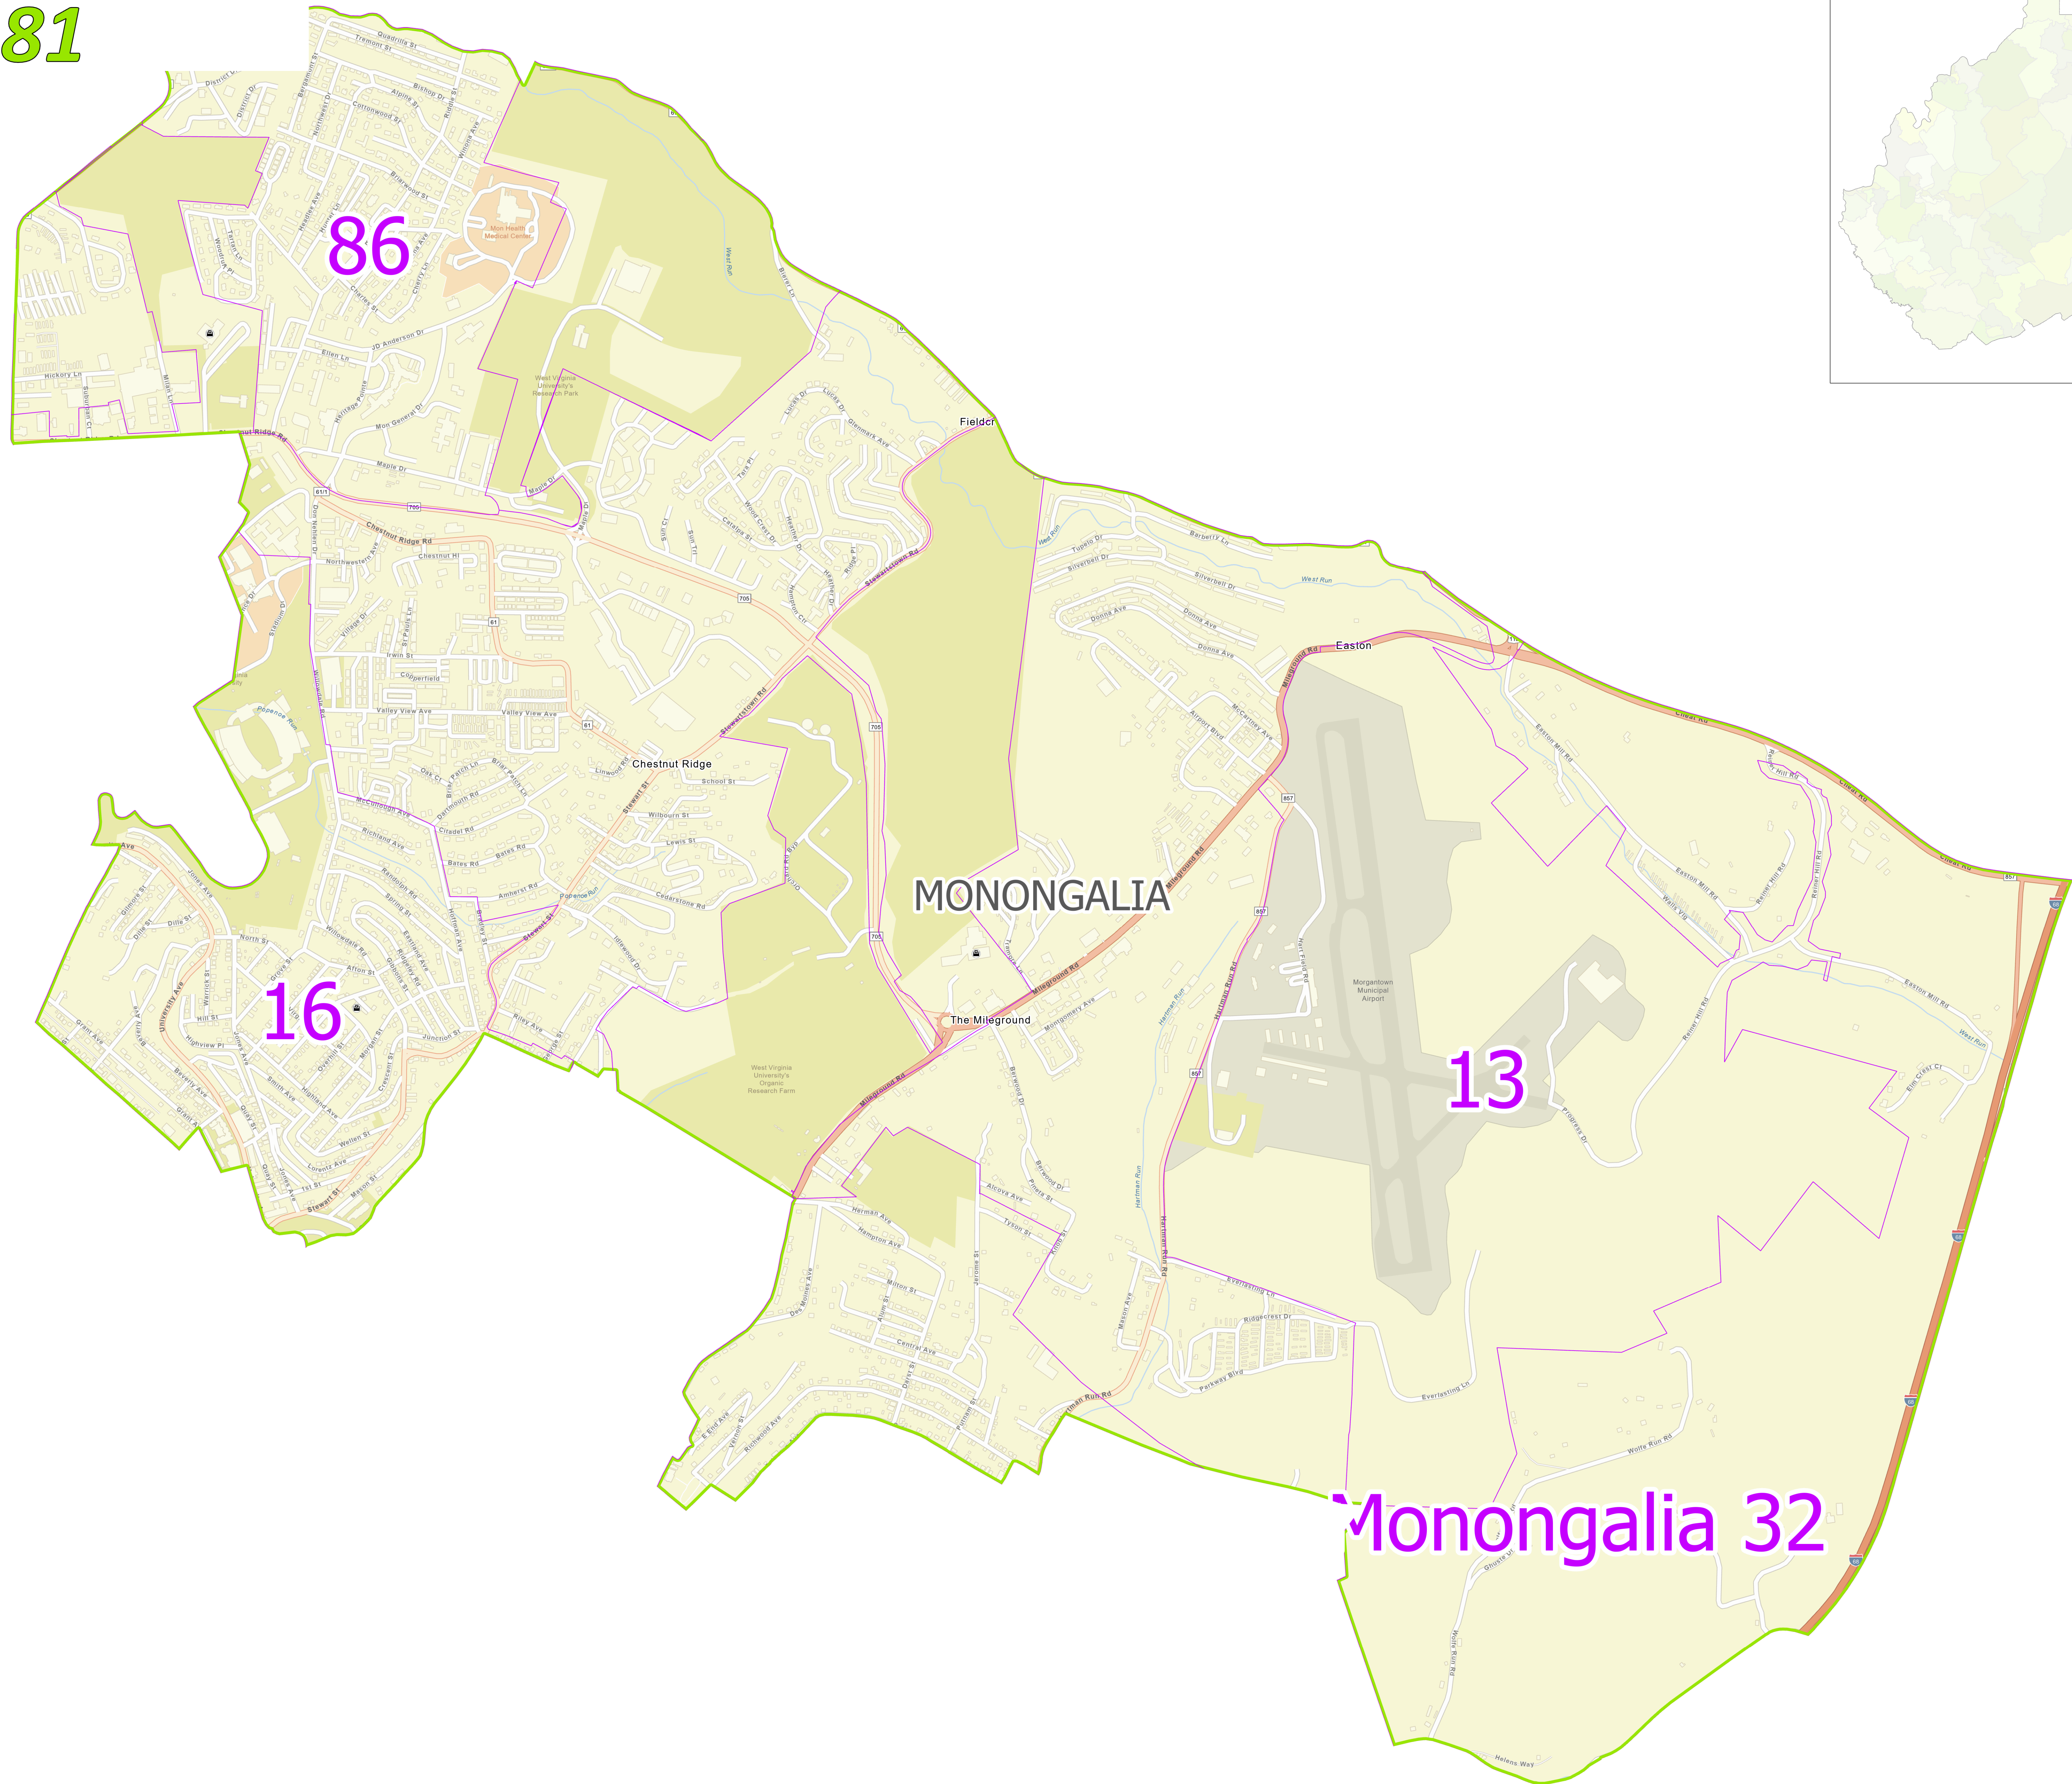

WV House 2021: District 81

- House District
- Voting Precinct
- County
- Polling Location

Credits: WVGISTC
Map Date: 10/2022

0 0.2 0.4 0.8 Miles