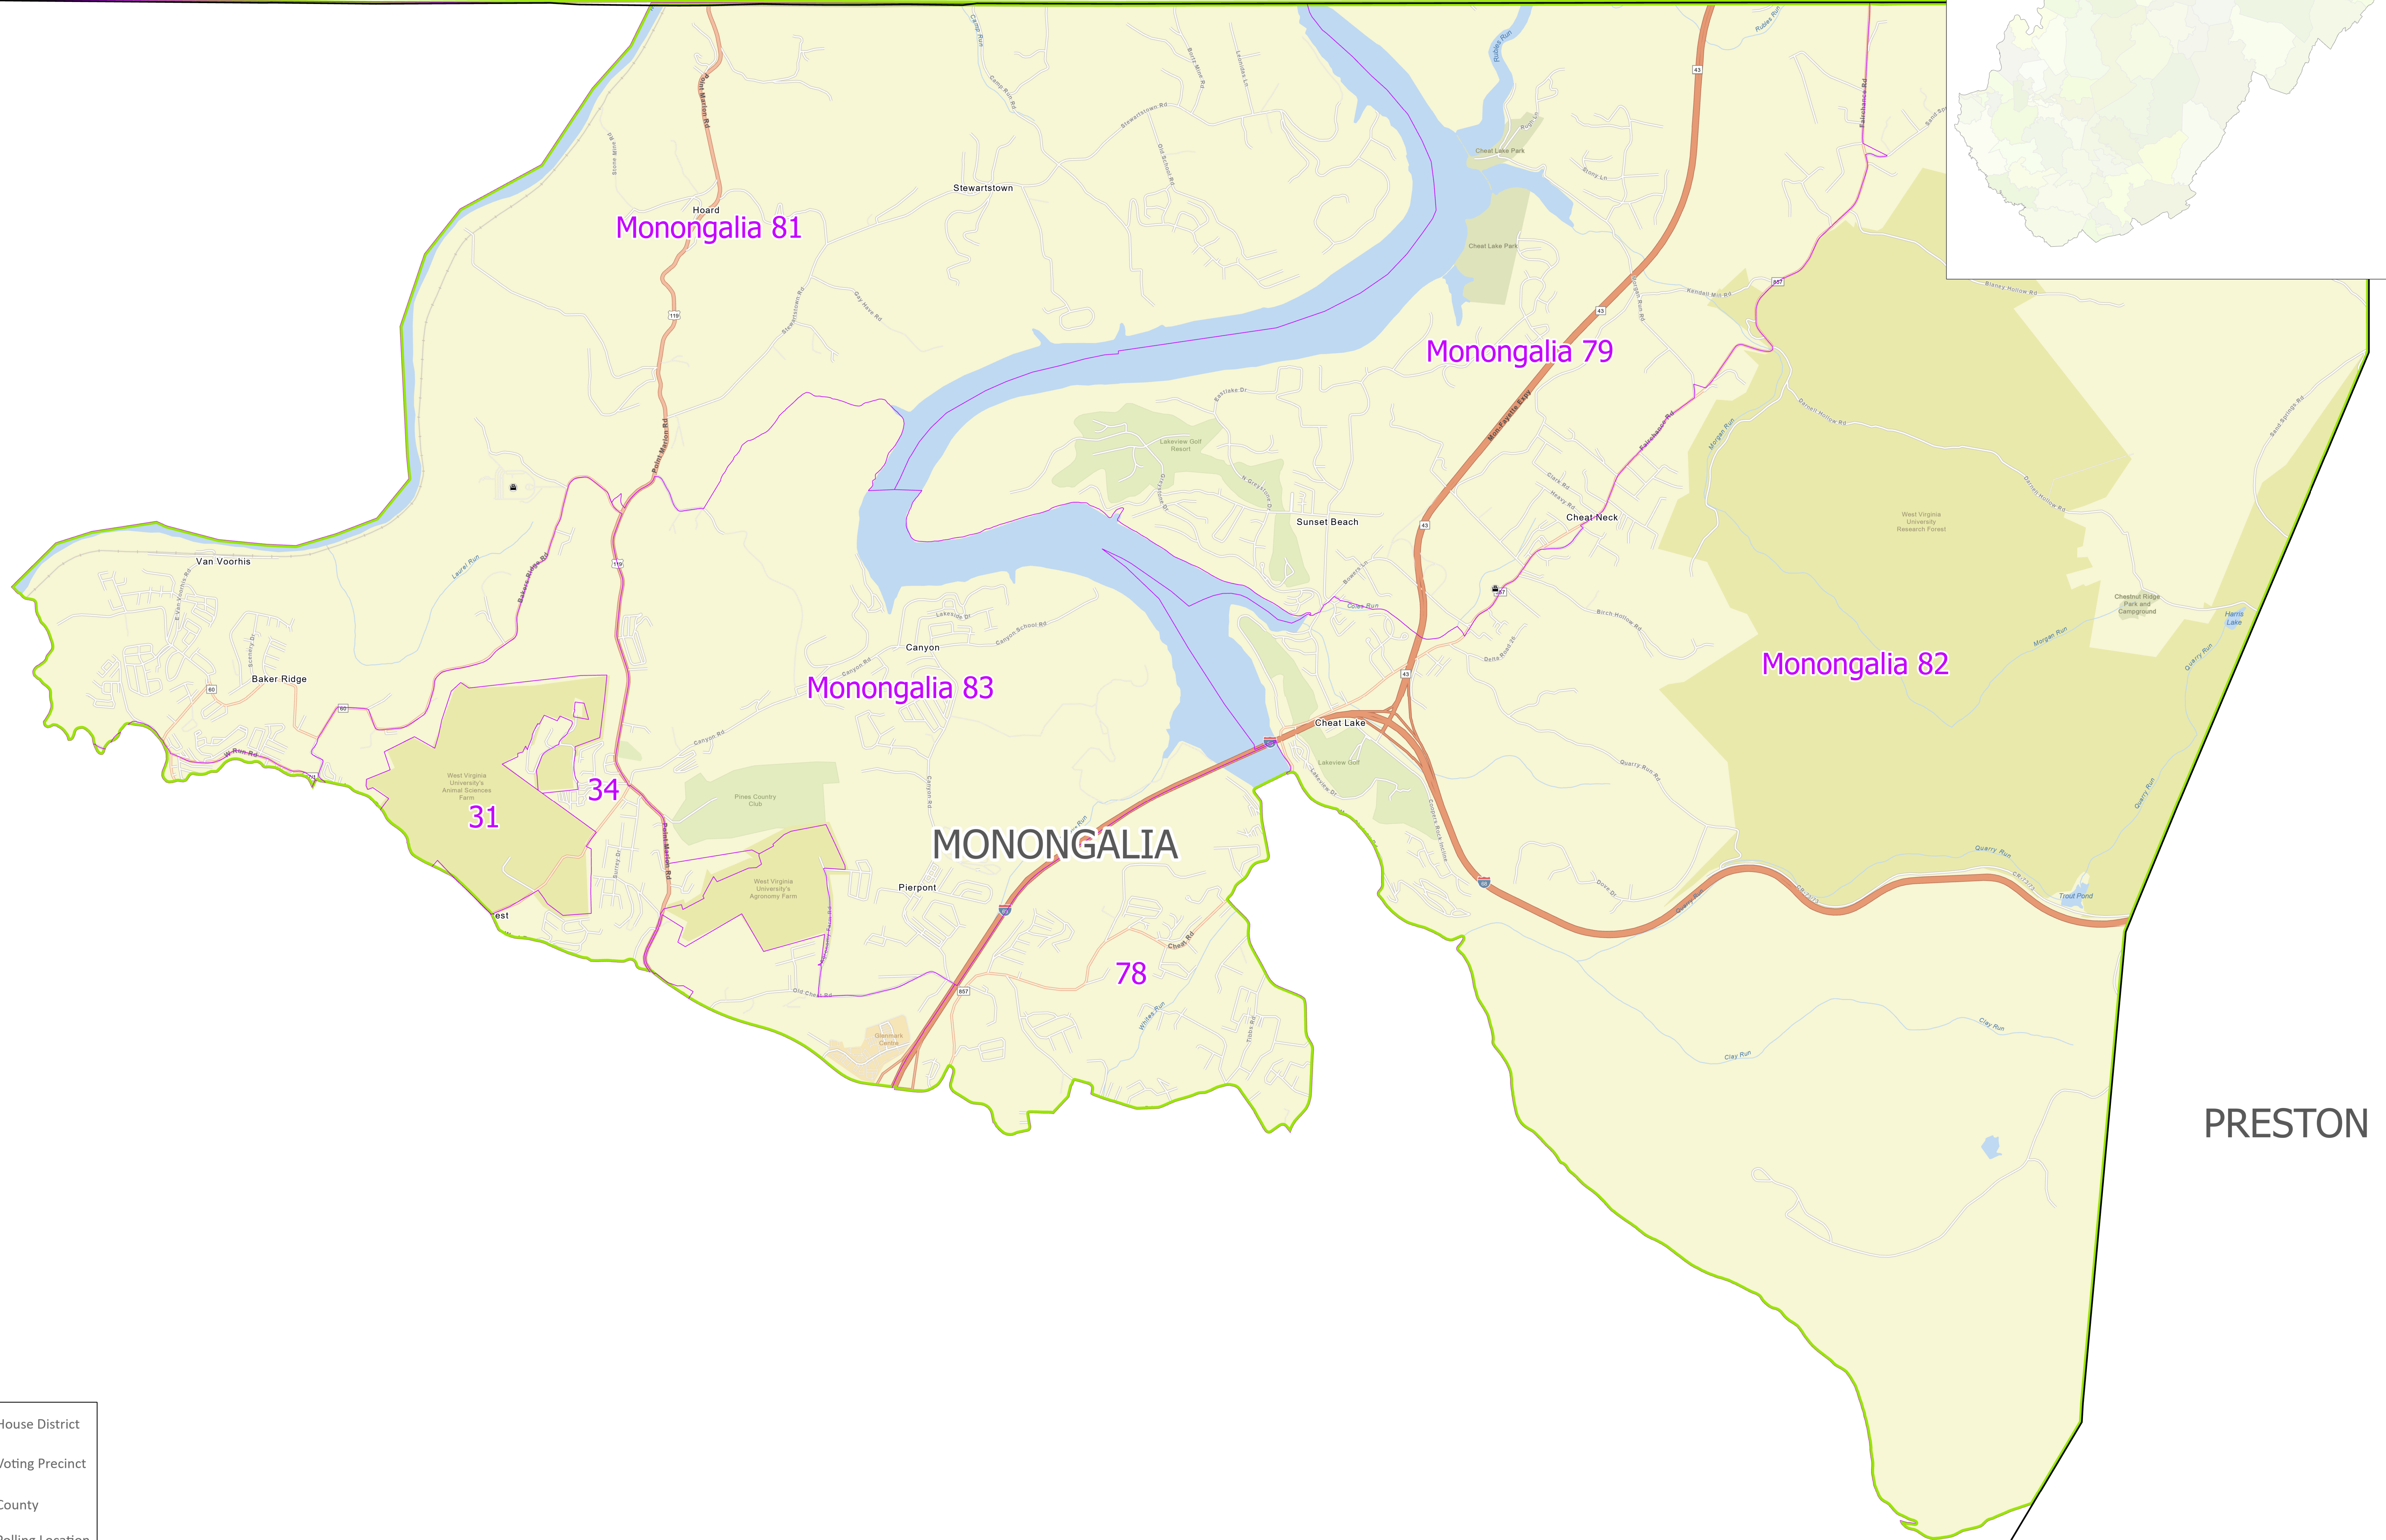

WV House 2021: District 82

PRESTON

- House District
- Voting Precinct
- County
- Polling Location

Credits: WVGISTC
Map Date: 10/2022

0 0.5 1 2 Miles