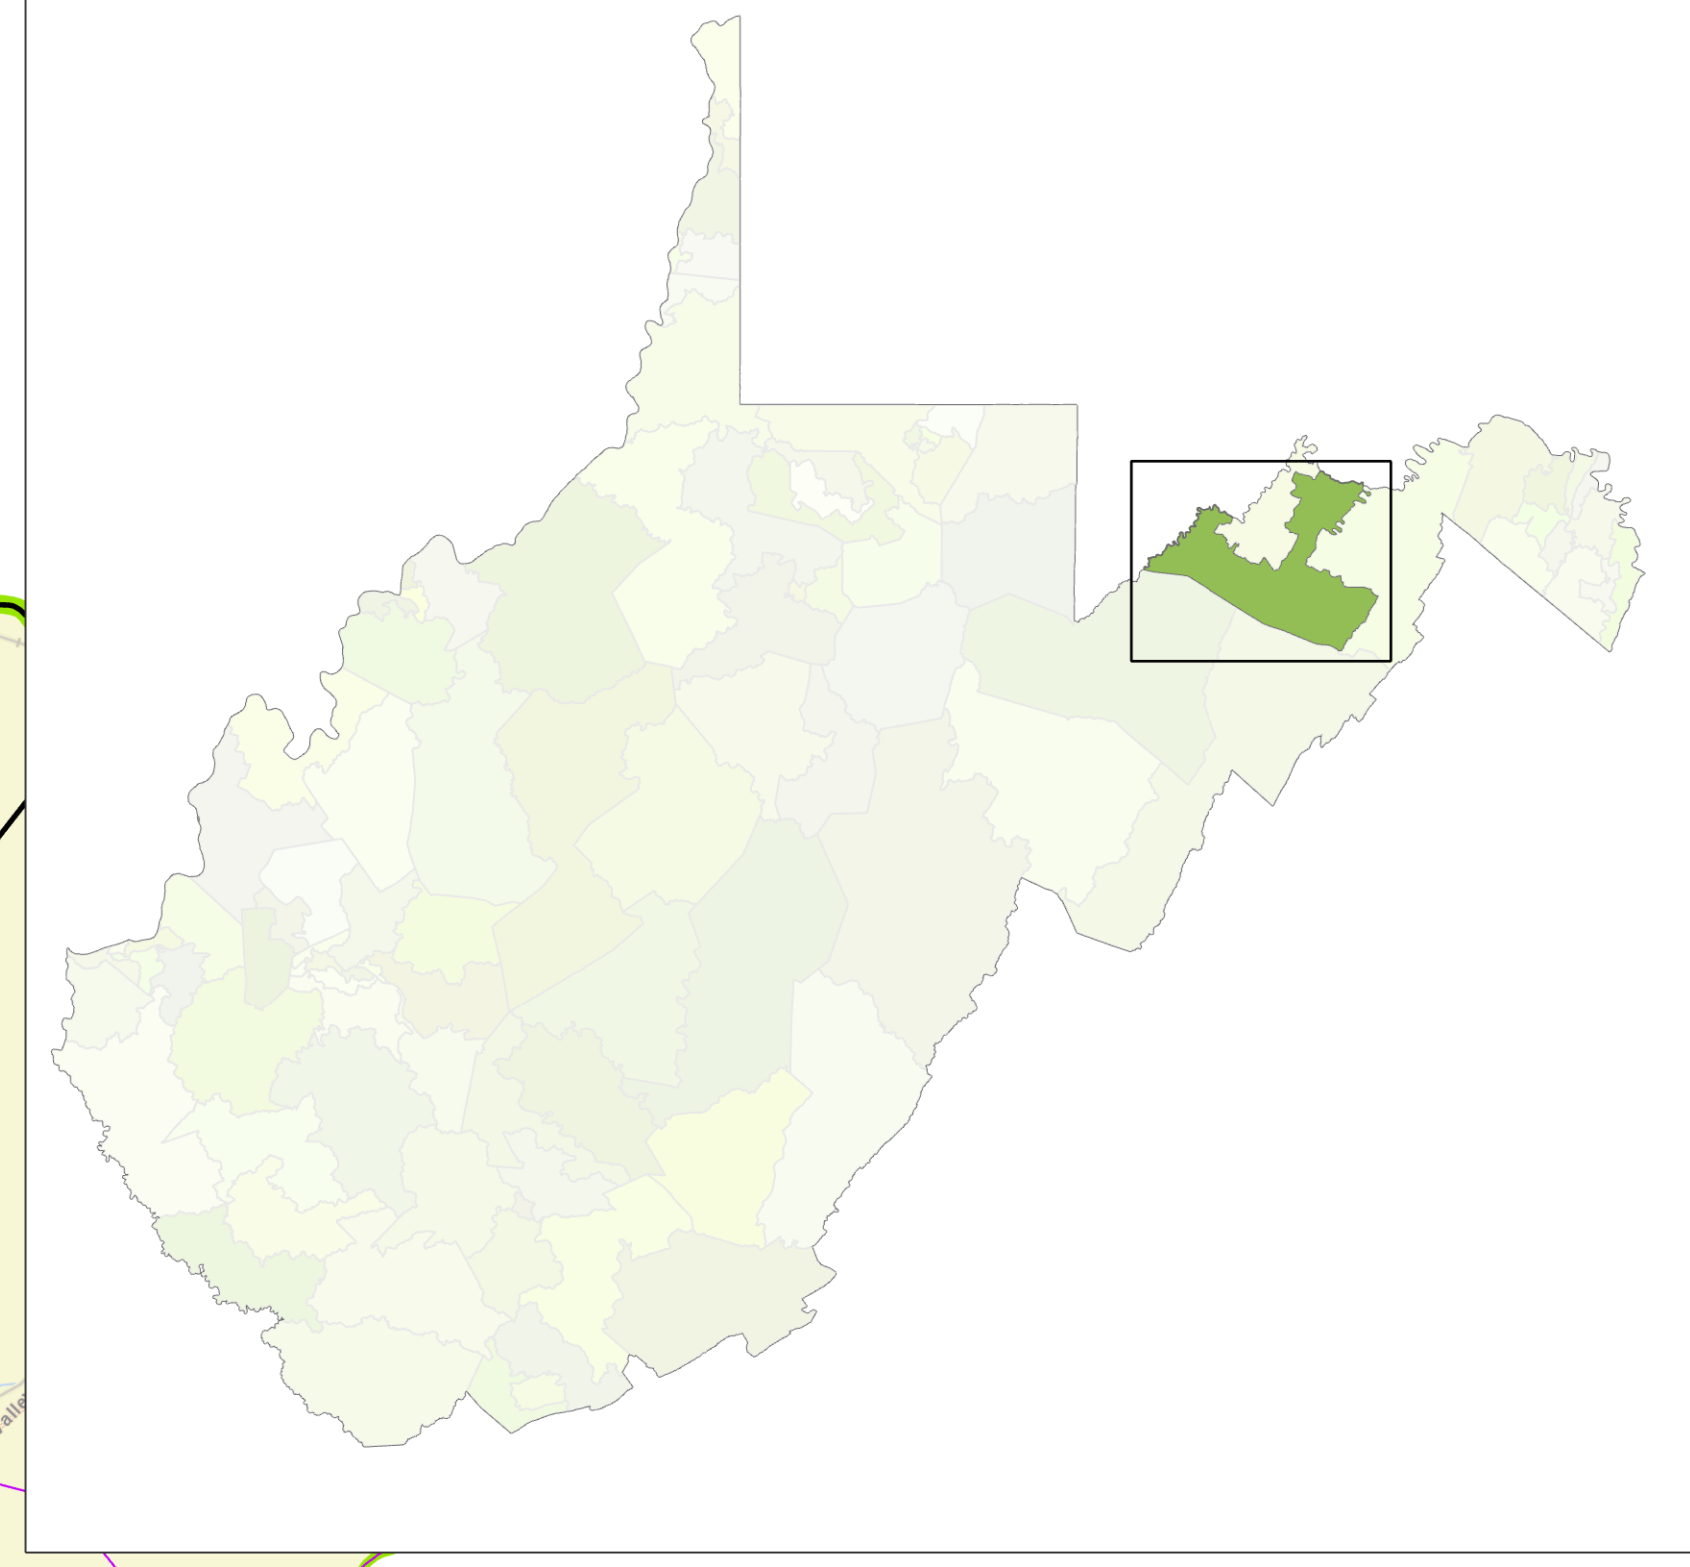

WV House 2021: District 88

- House District
- Voting Precinct
- County
- Polling Location

Credits: WVGISTC
Map Date: 10/2022