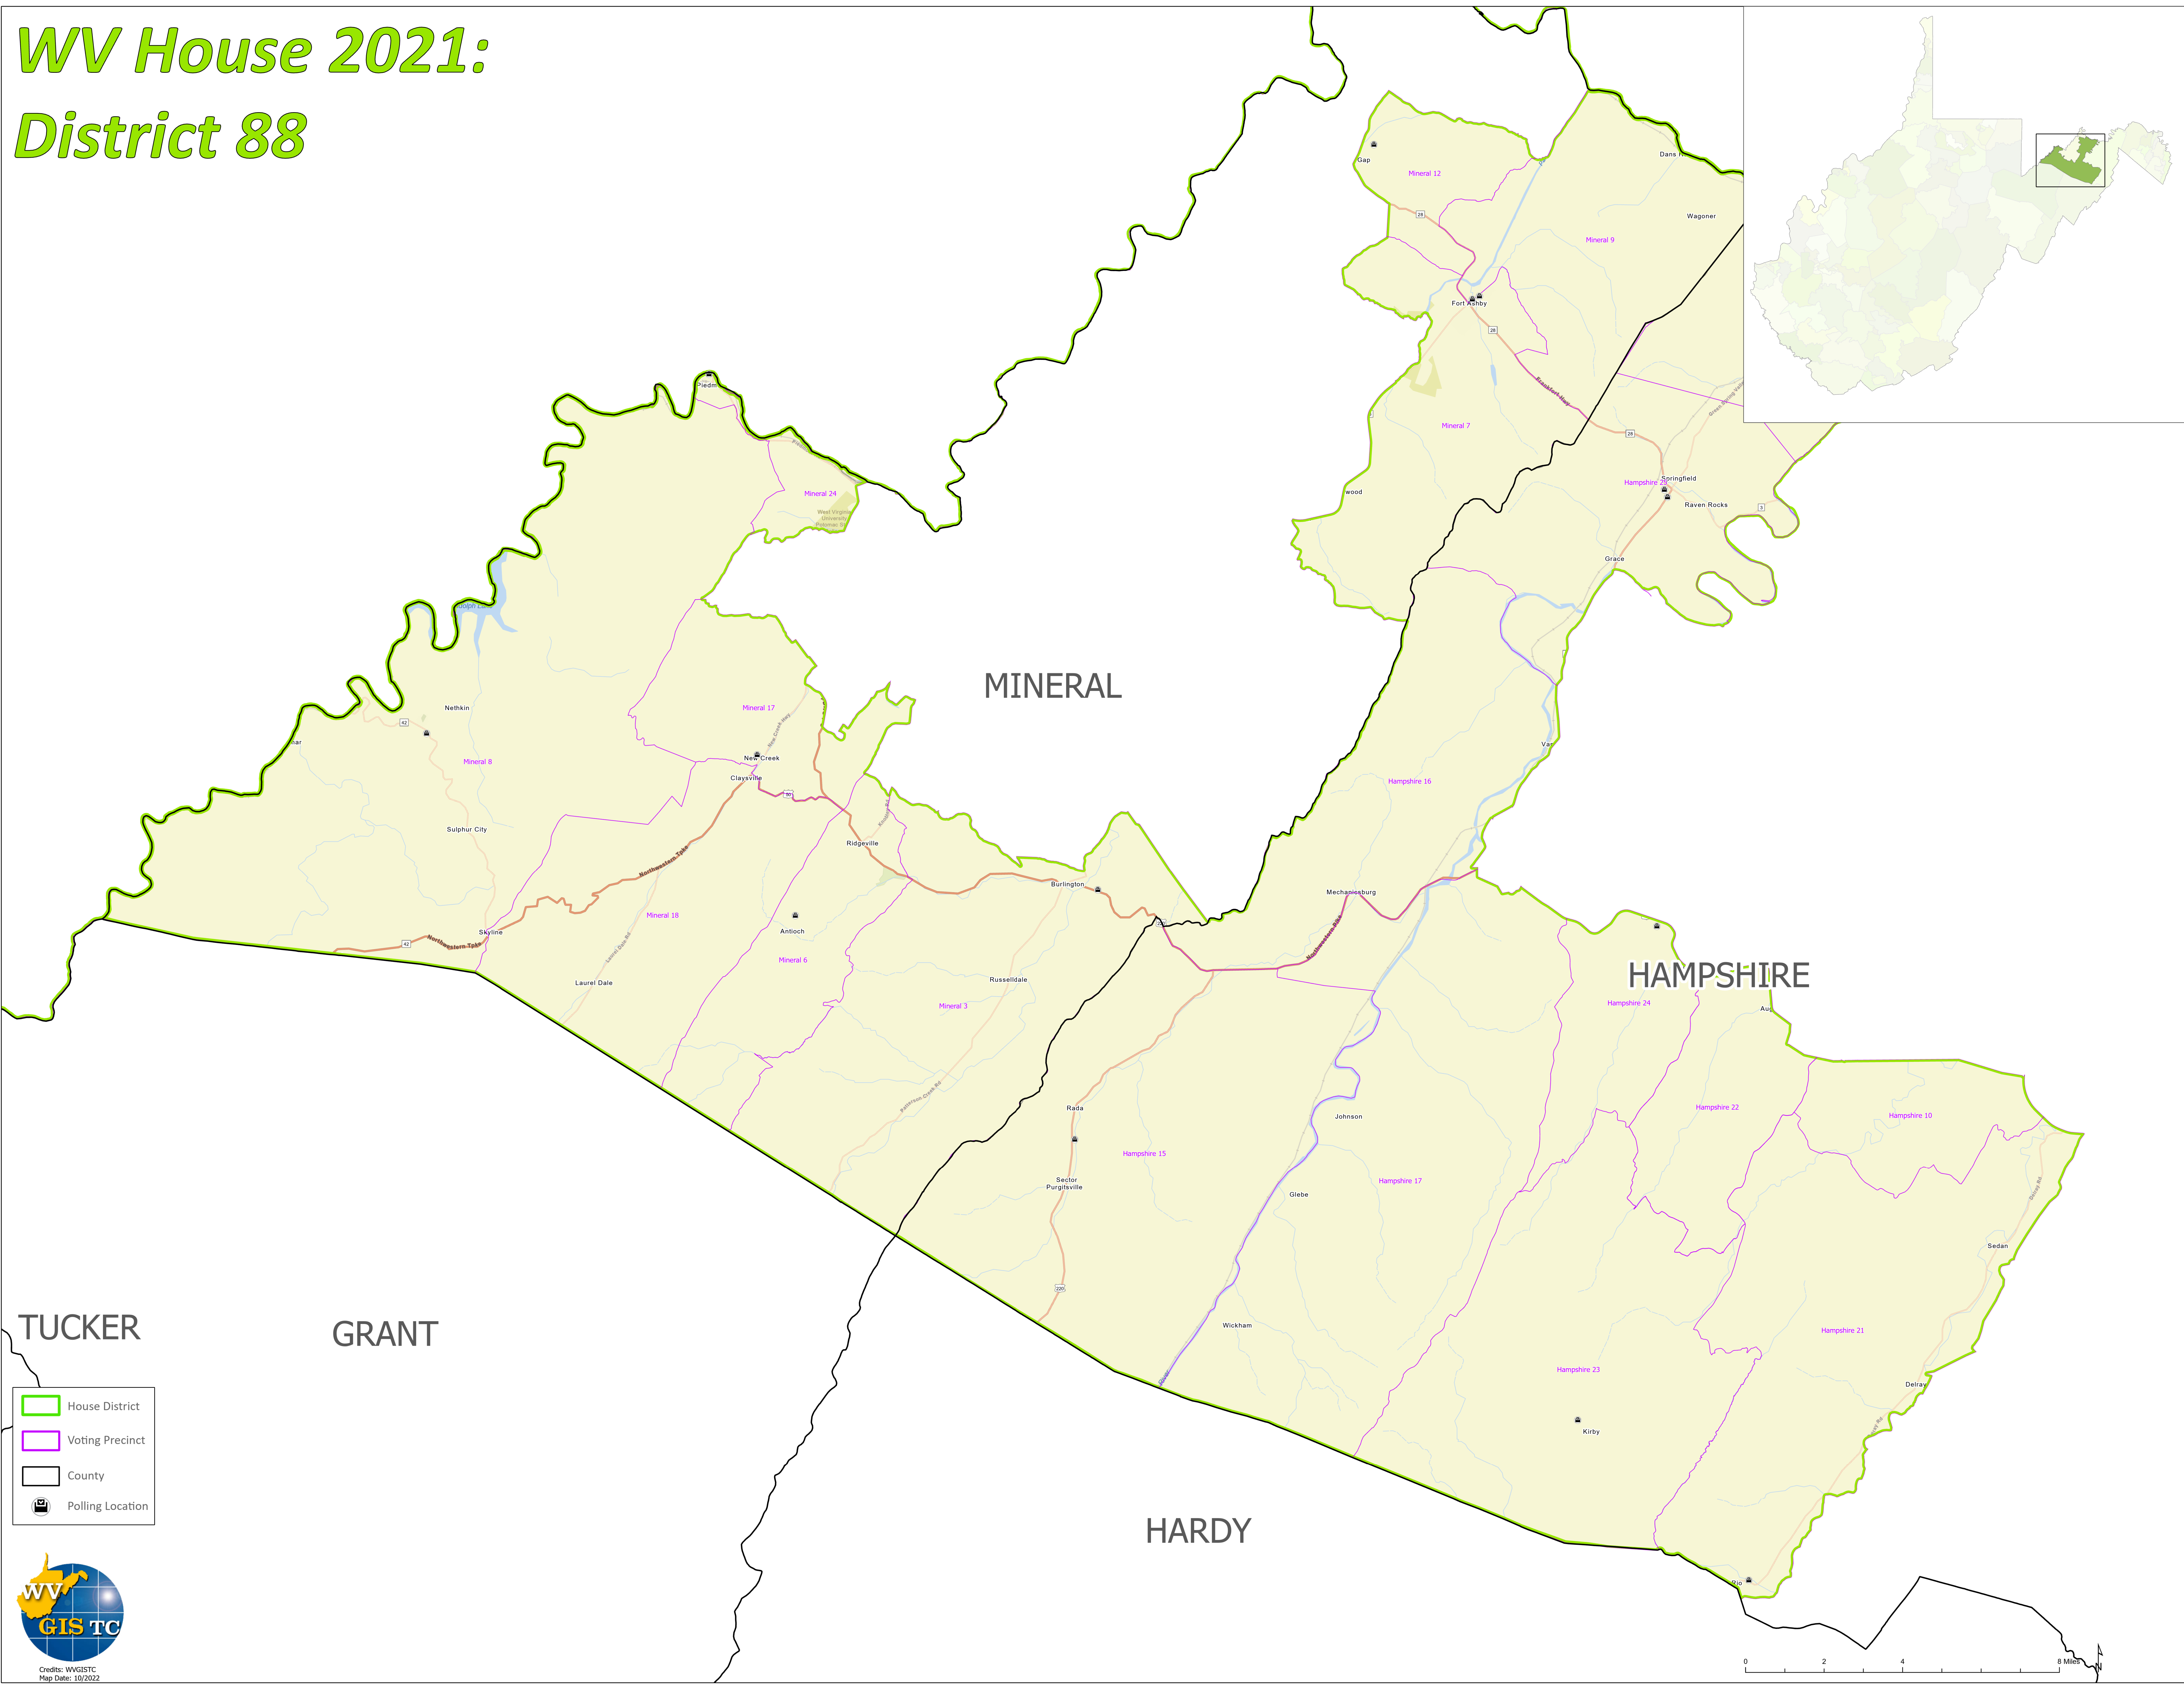

WV House 2021: District 88

- House District
- Voting Precinct
- County
- Polling Location

Credits: WVGISTC
Map Date: 10/2022