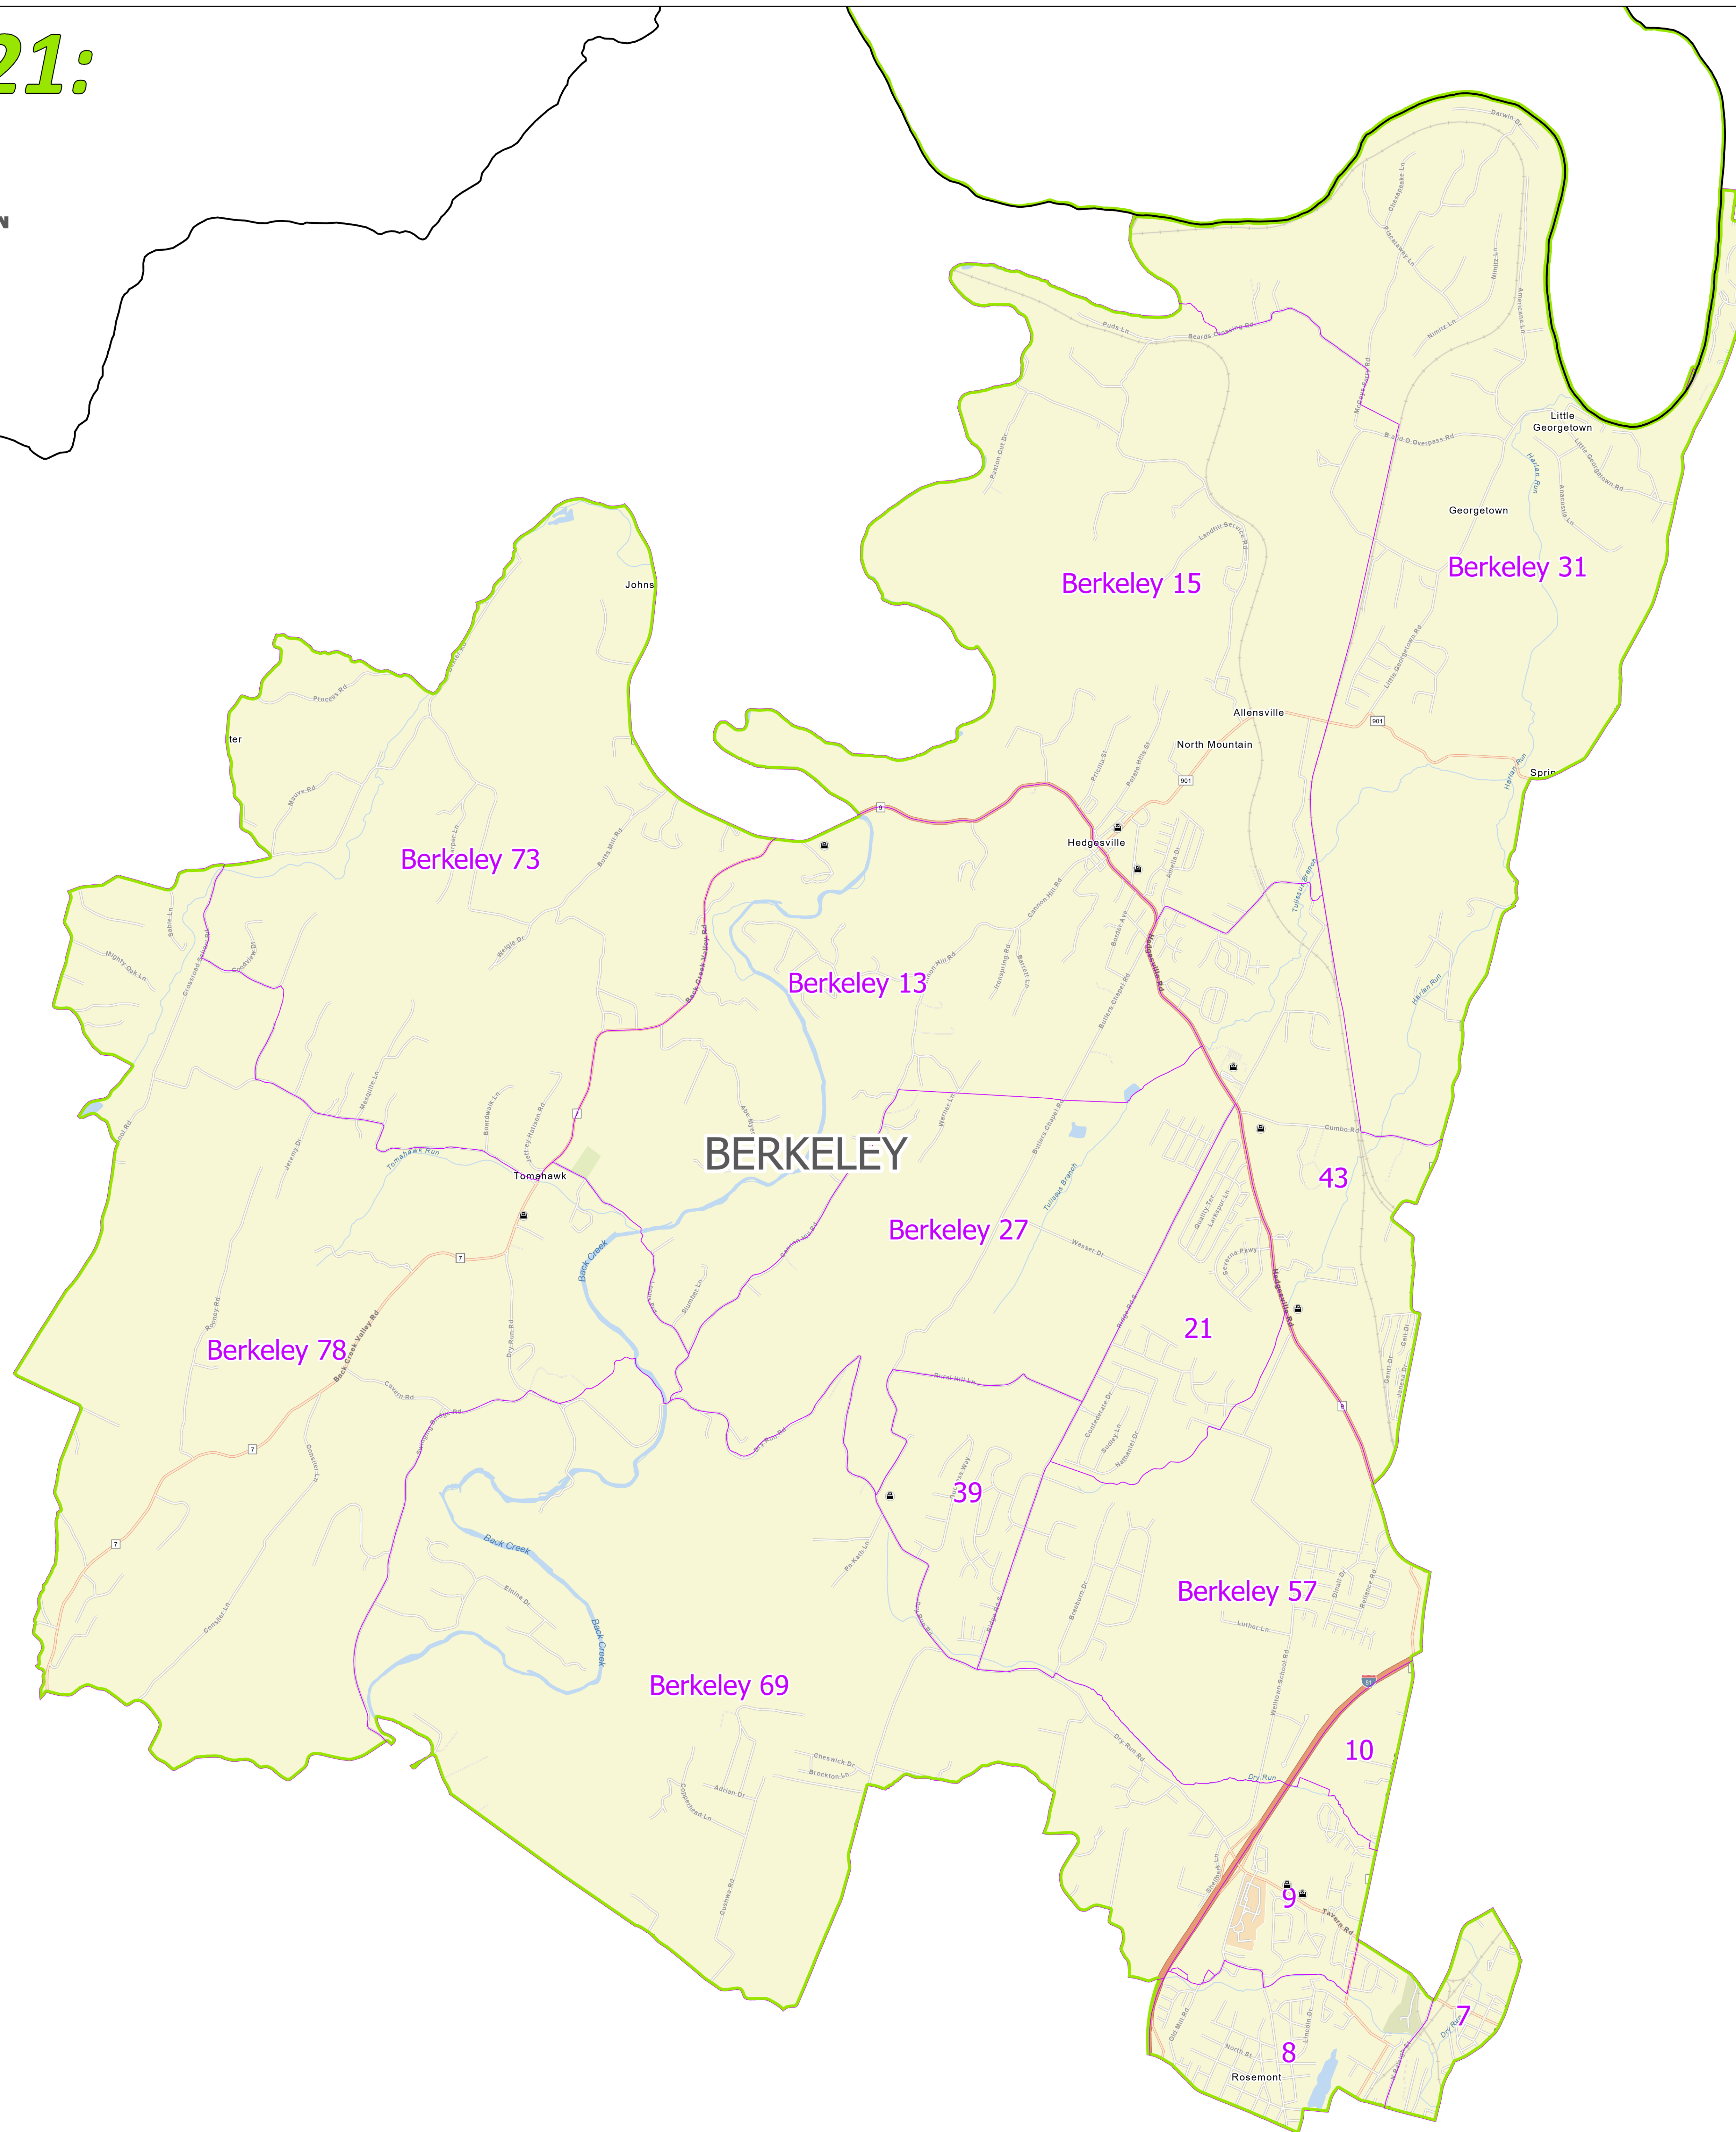

WV House 2021: District 92

MORGAN

- House District
- Voting Precinct
- County
- Polling Location

Credits: WVGISTC
Map Date: 10/2022

0 0.5 1 2 Miles

42