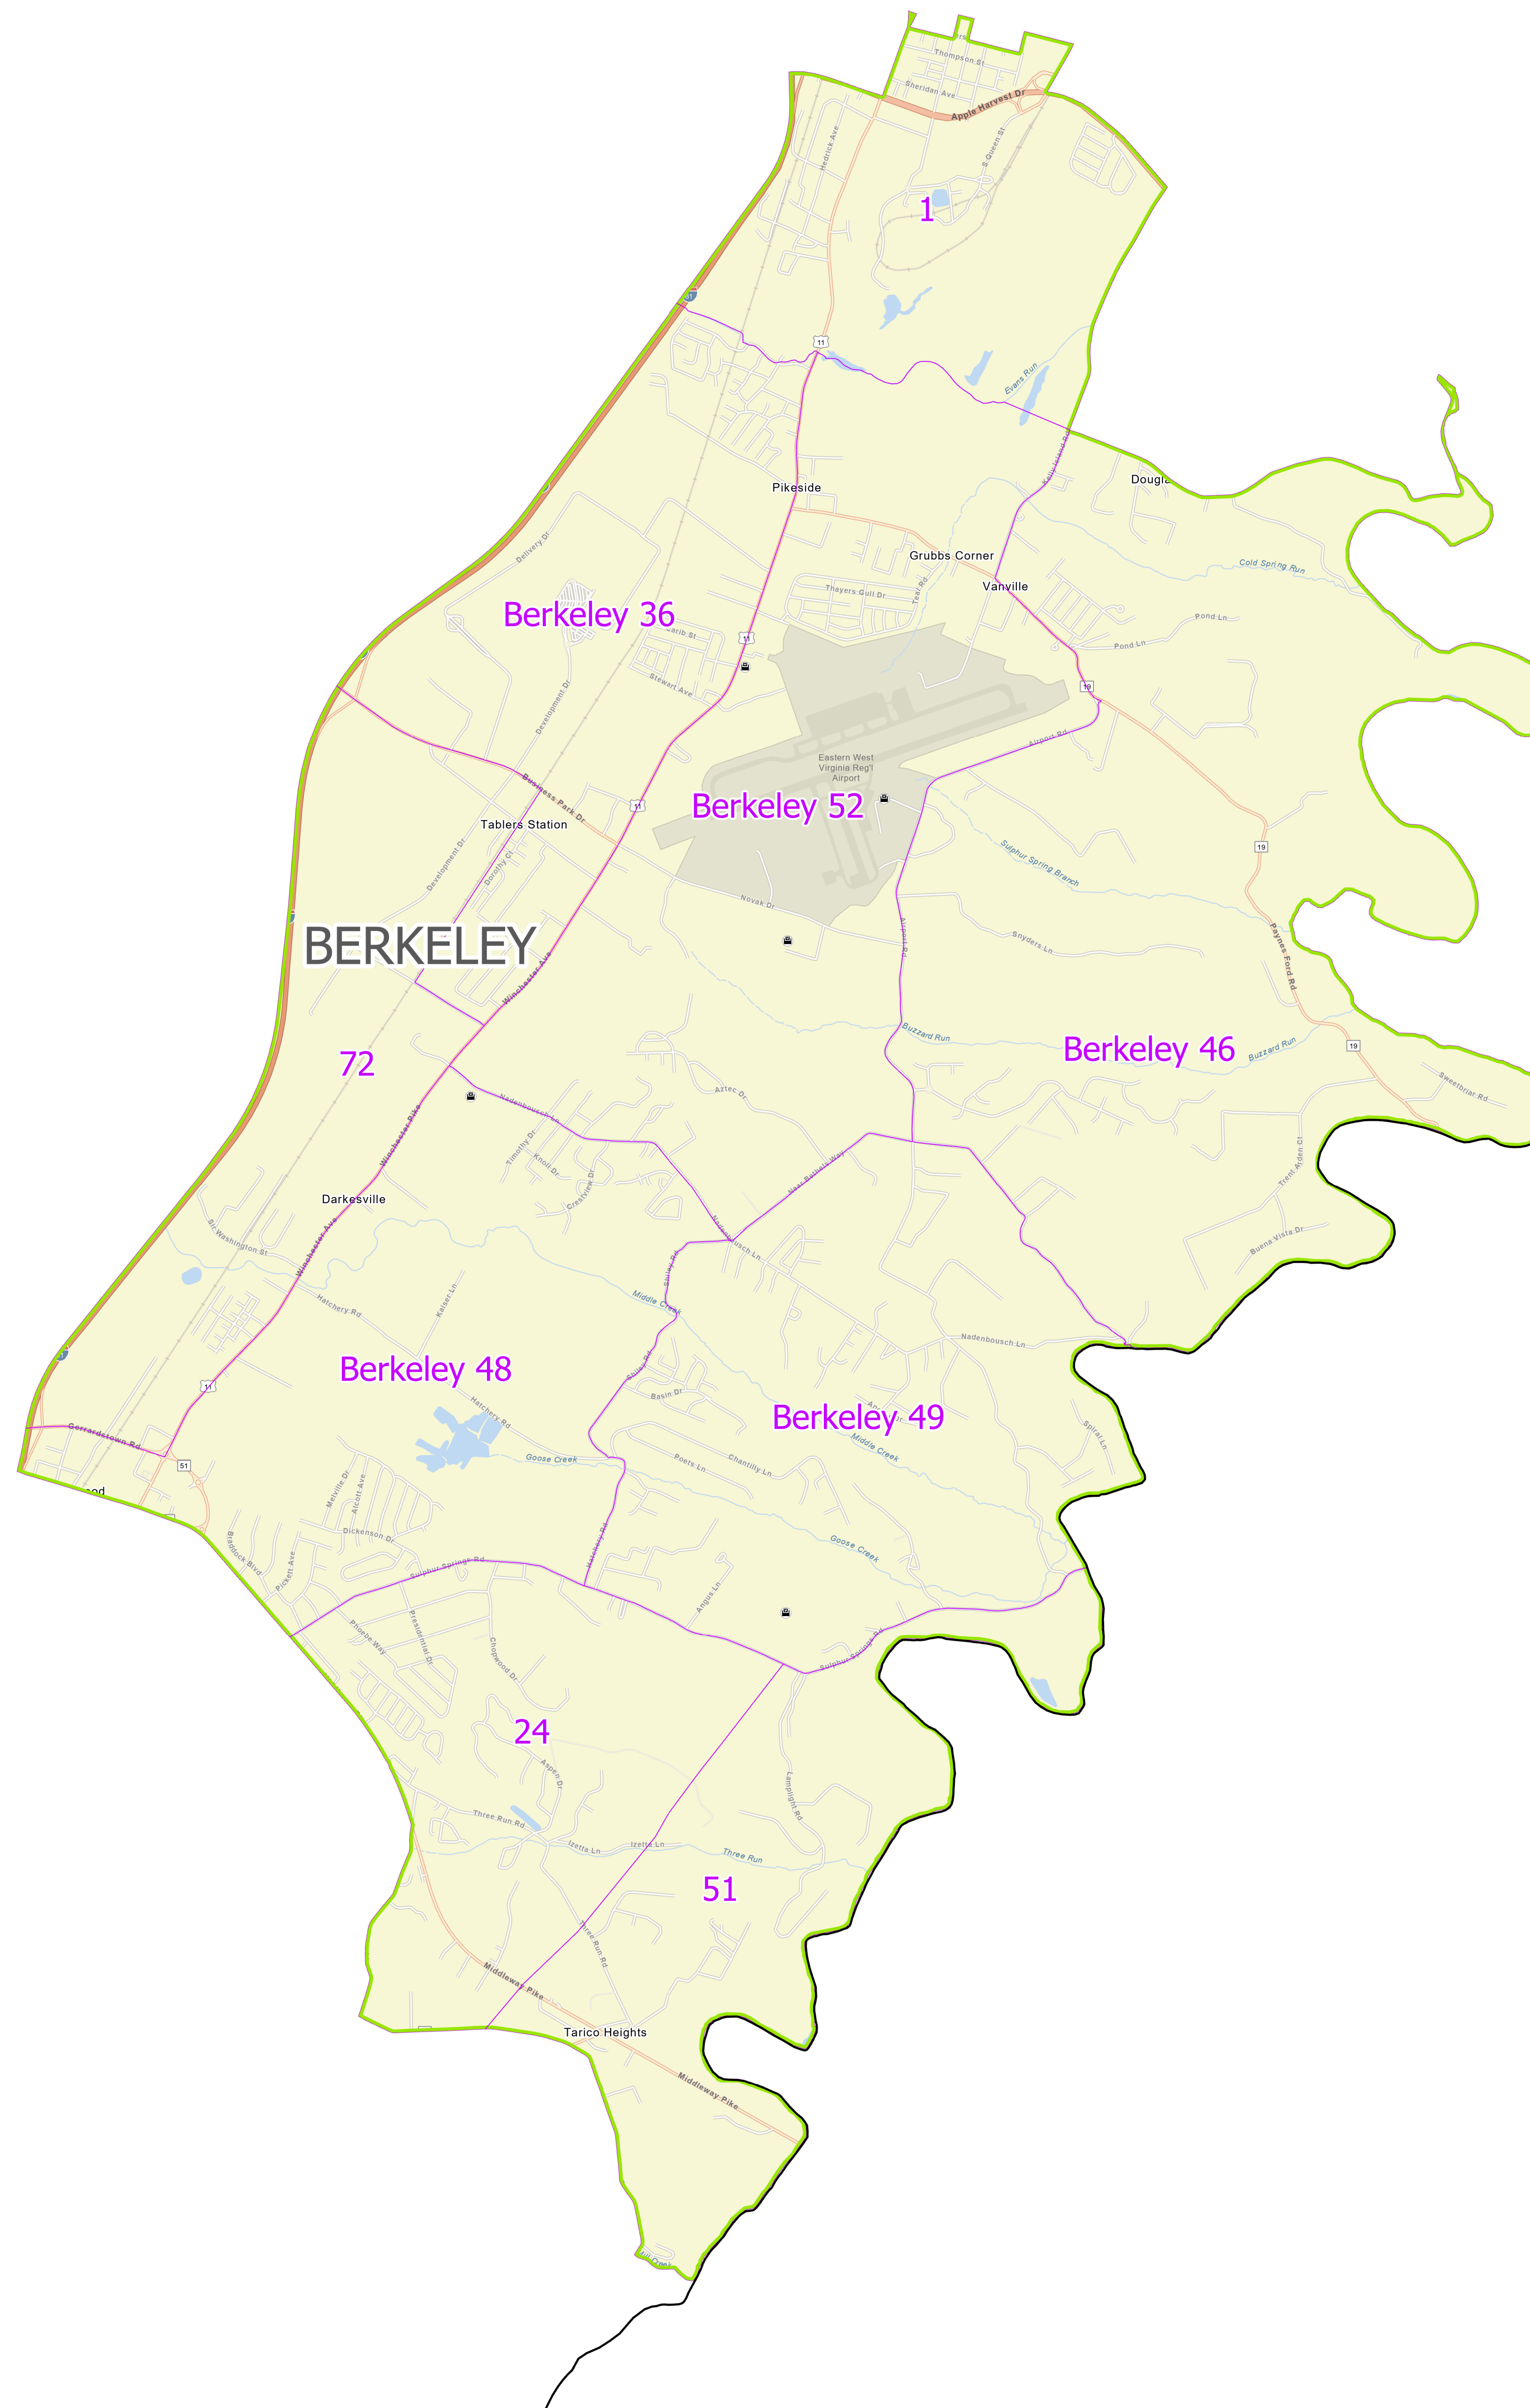

WV House 2021: District 96

JEFFERSON

- House District
- Voting Precinct
- County
- Polling Location

Credits: WVGISTC
Map Date: 10/2022

0 0.5 1 2 Miles

42