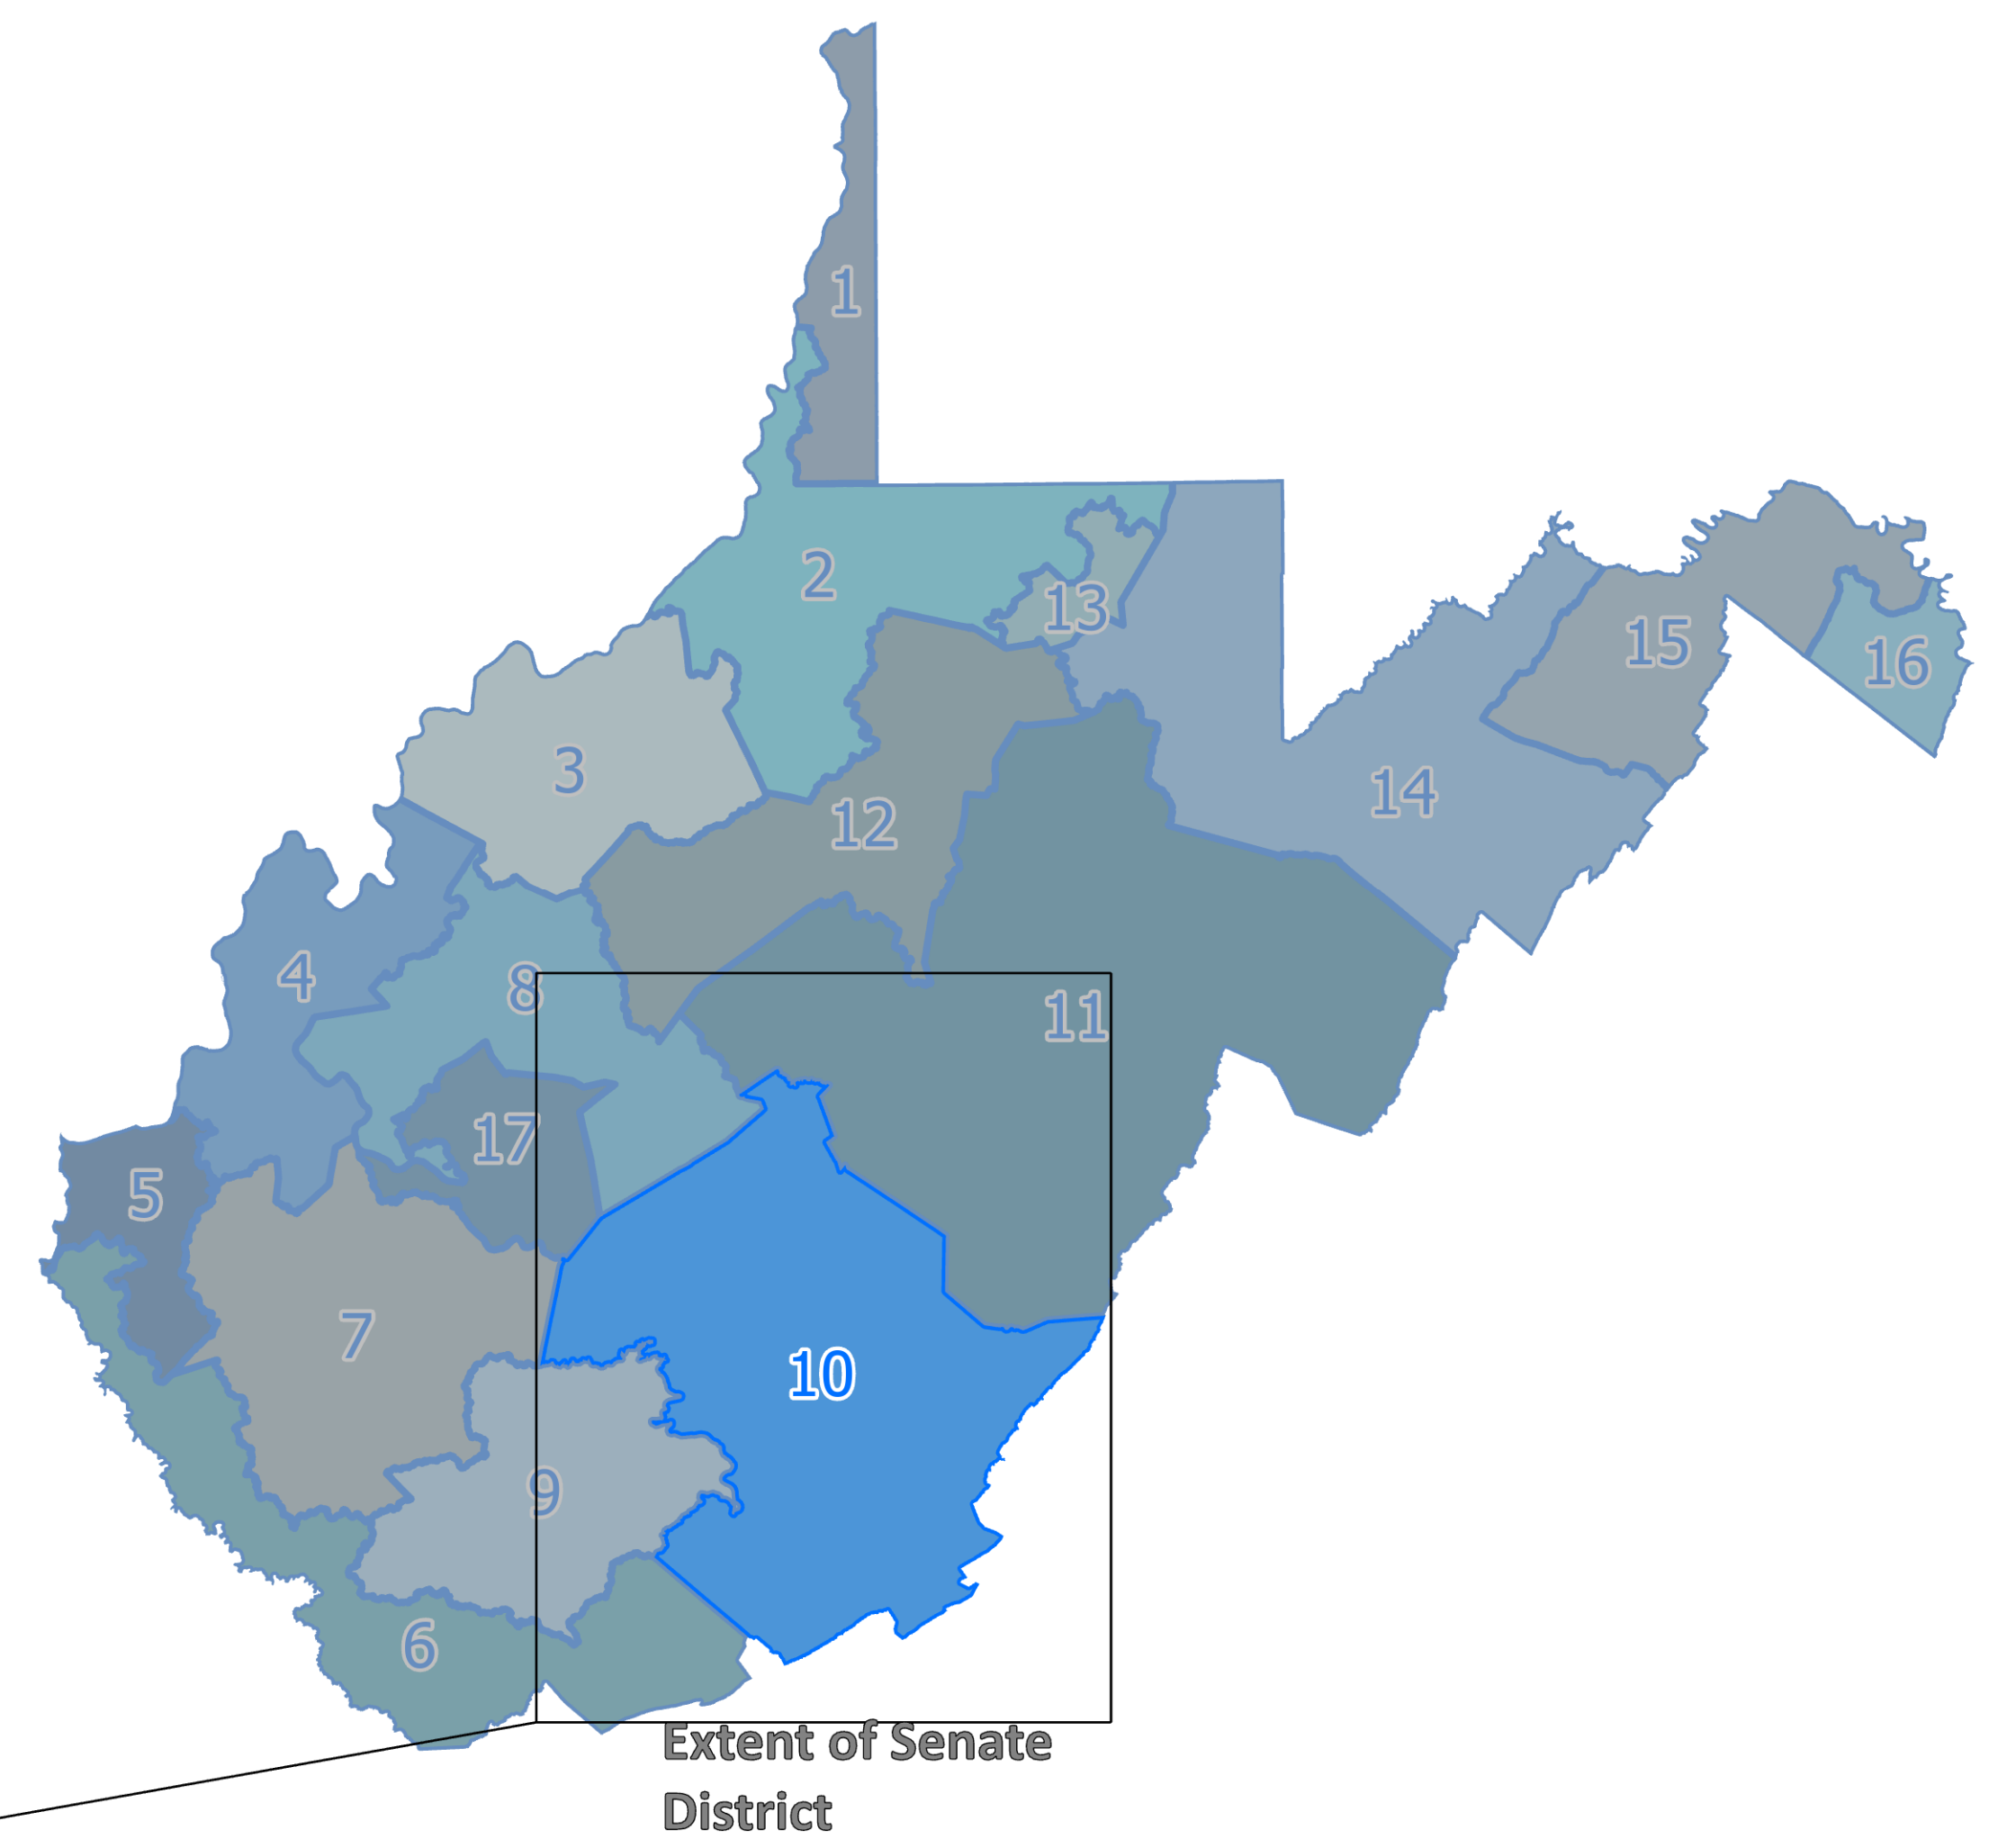

# WV Senate 2021: District 10

- Senate District
- Voting Precinct
- County
- Polling Location