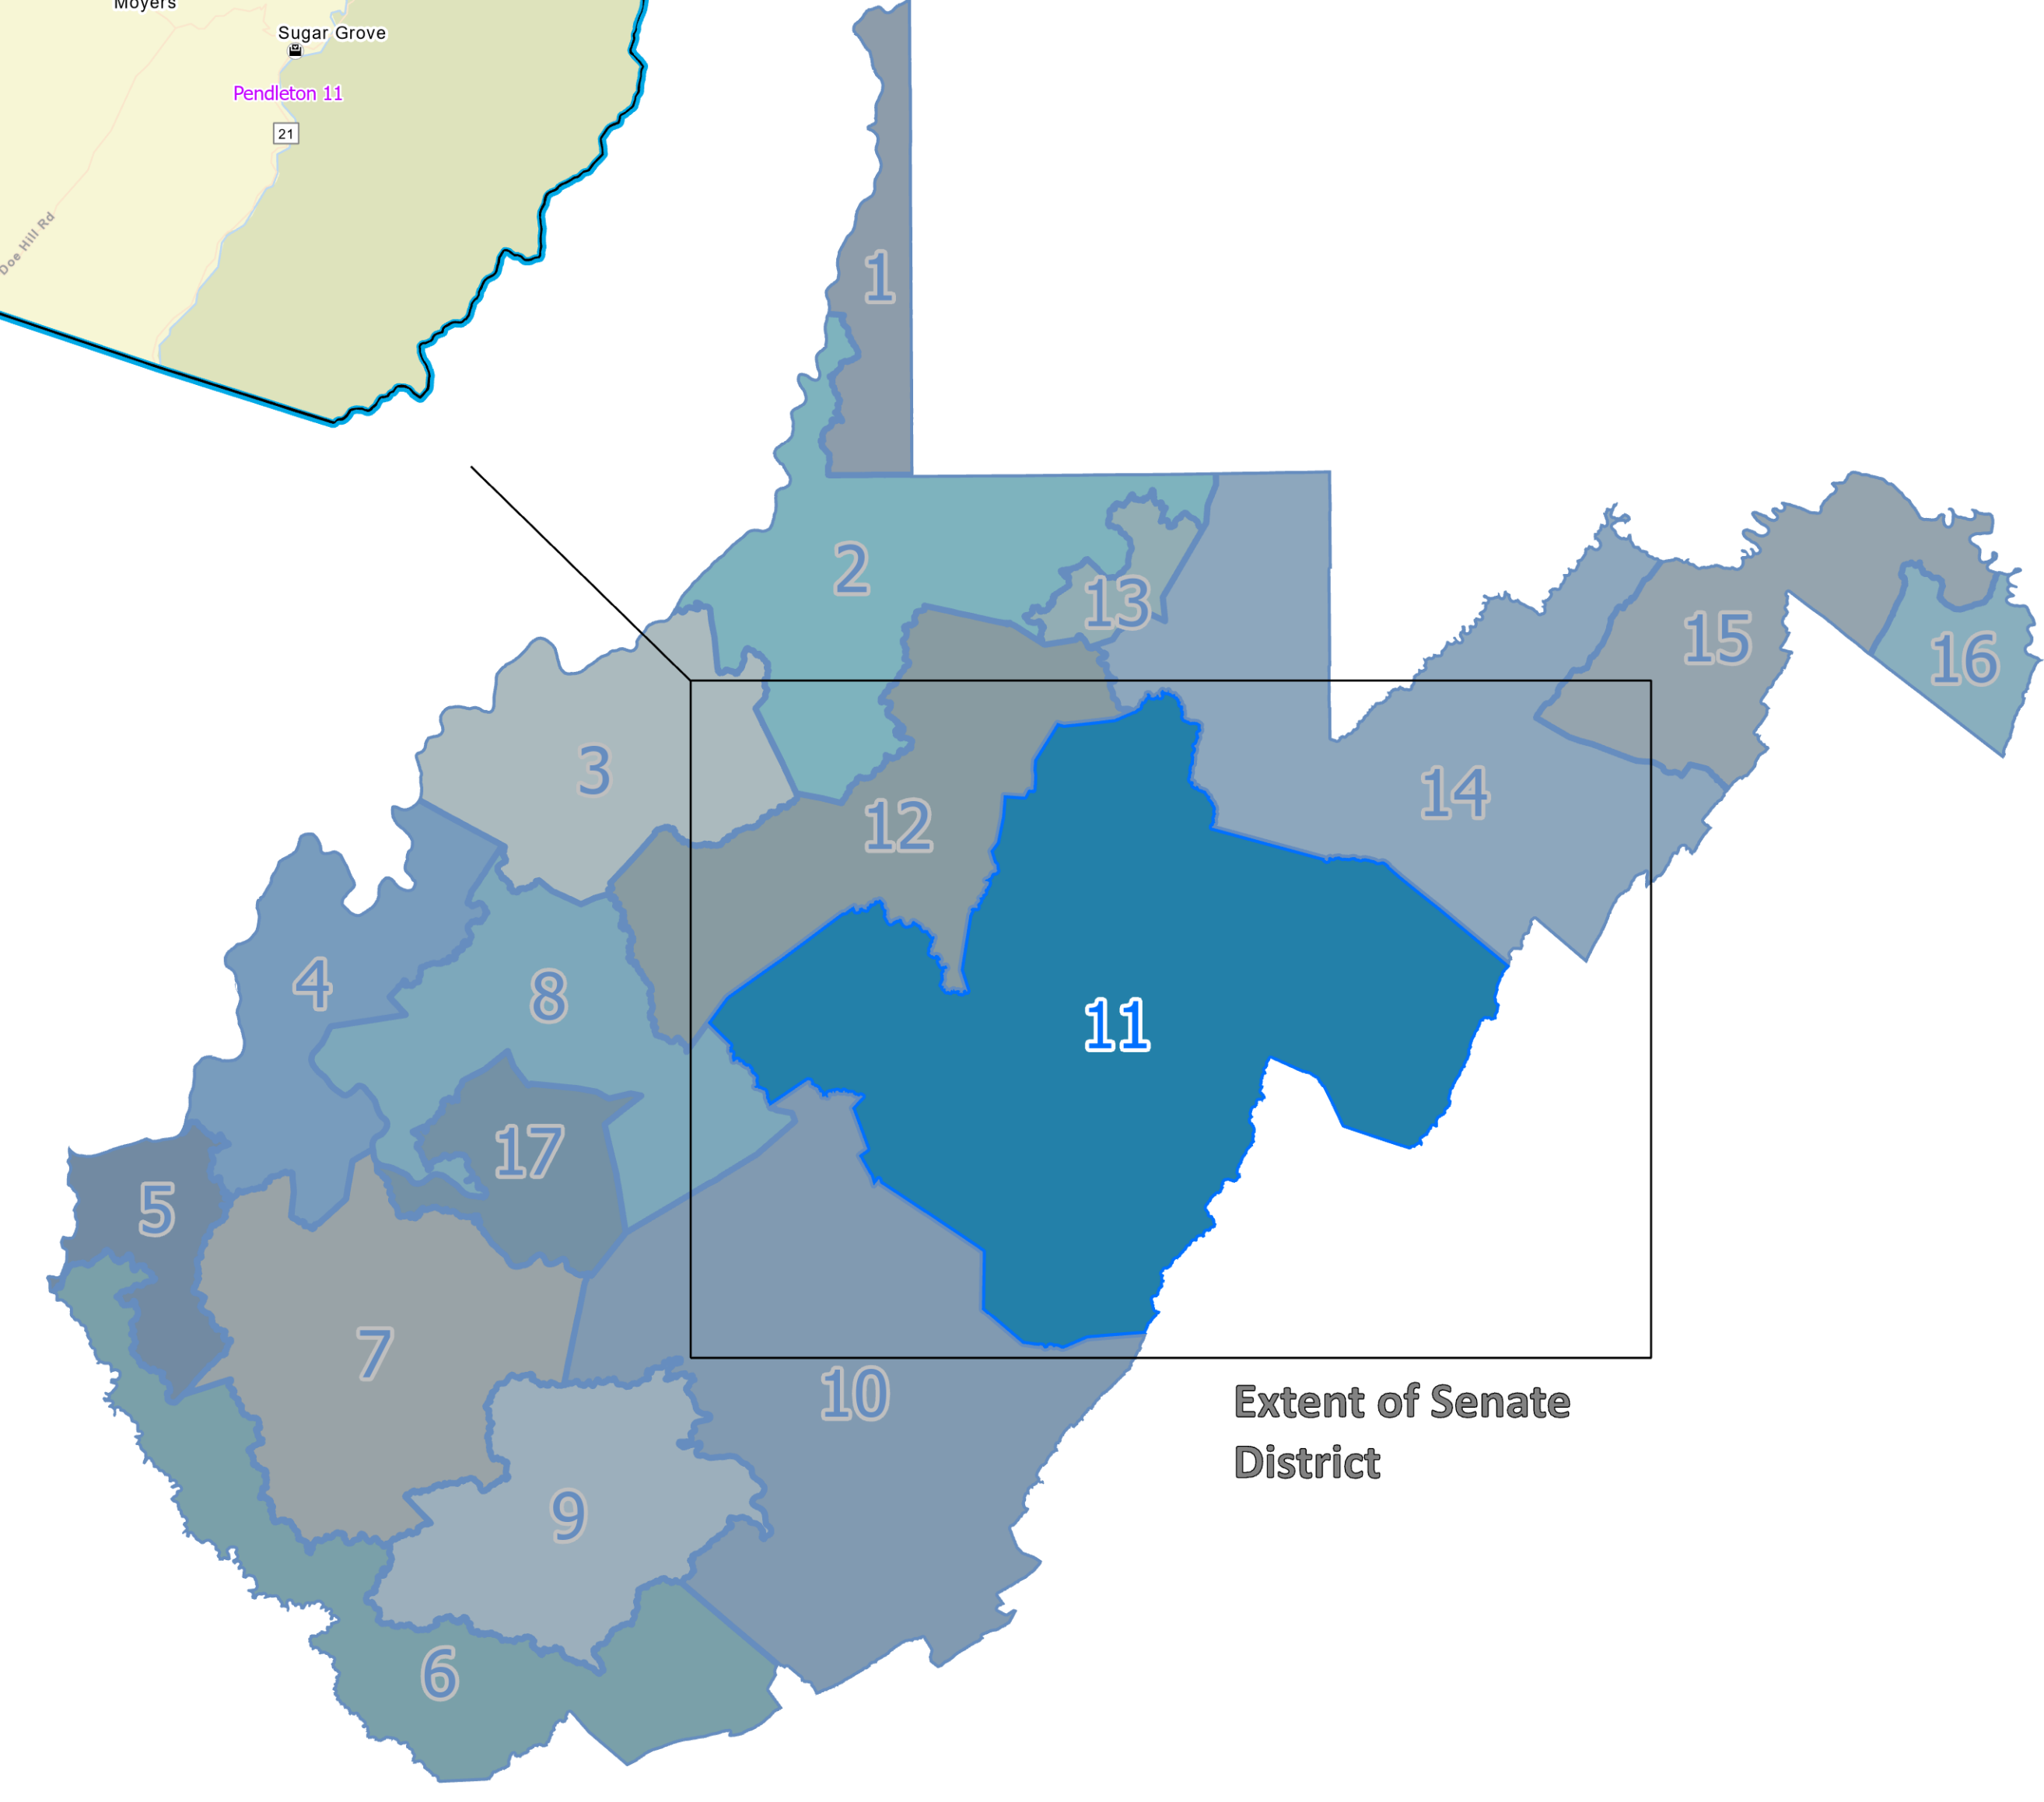

WV Senate 2021: District 11

- Senate District
- Voting Precinct
- County
- Polling Location

Extent of Senate District