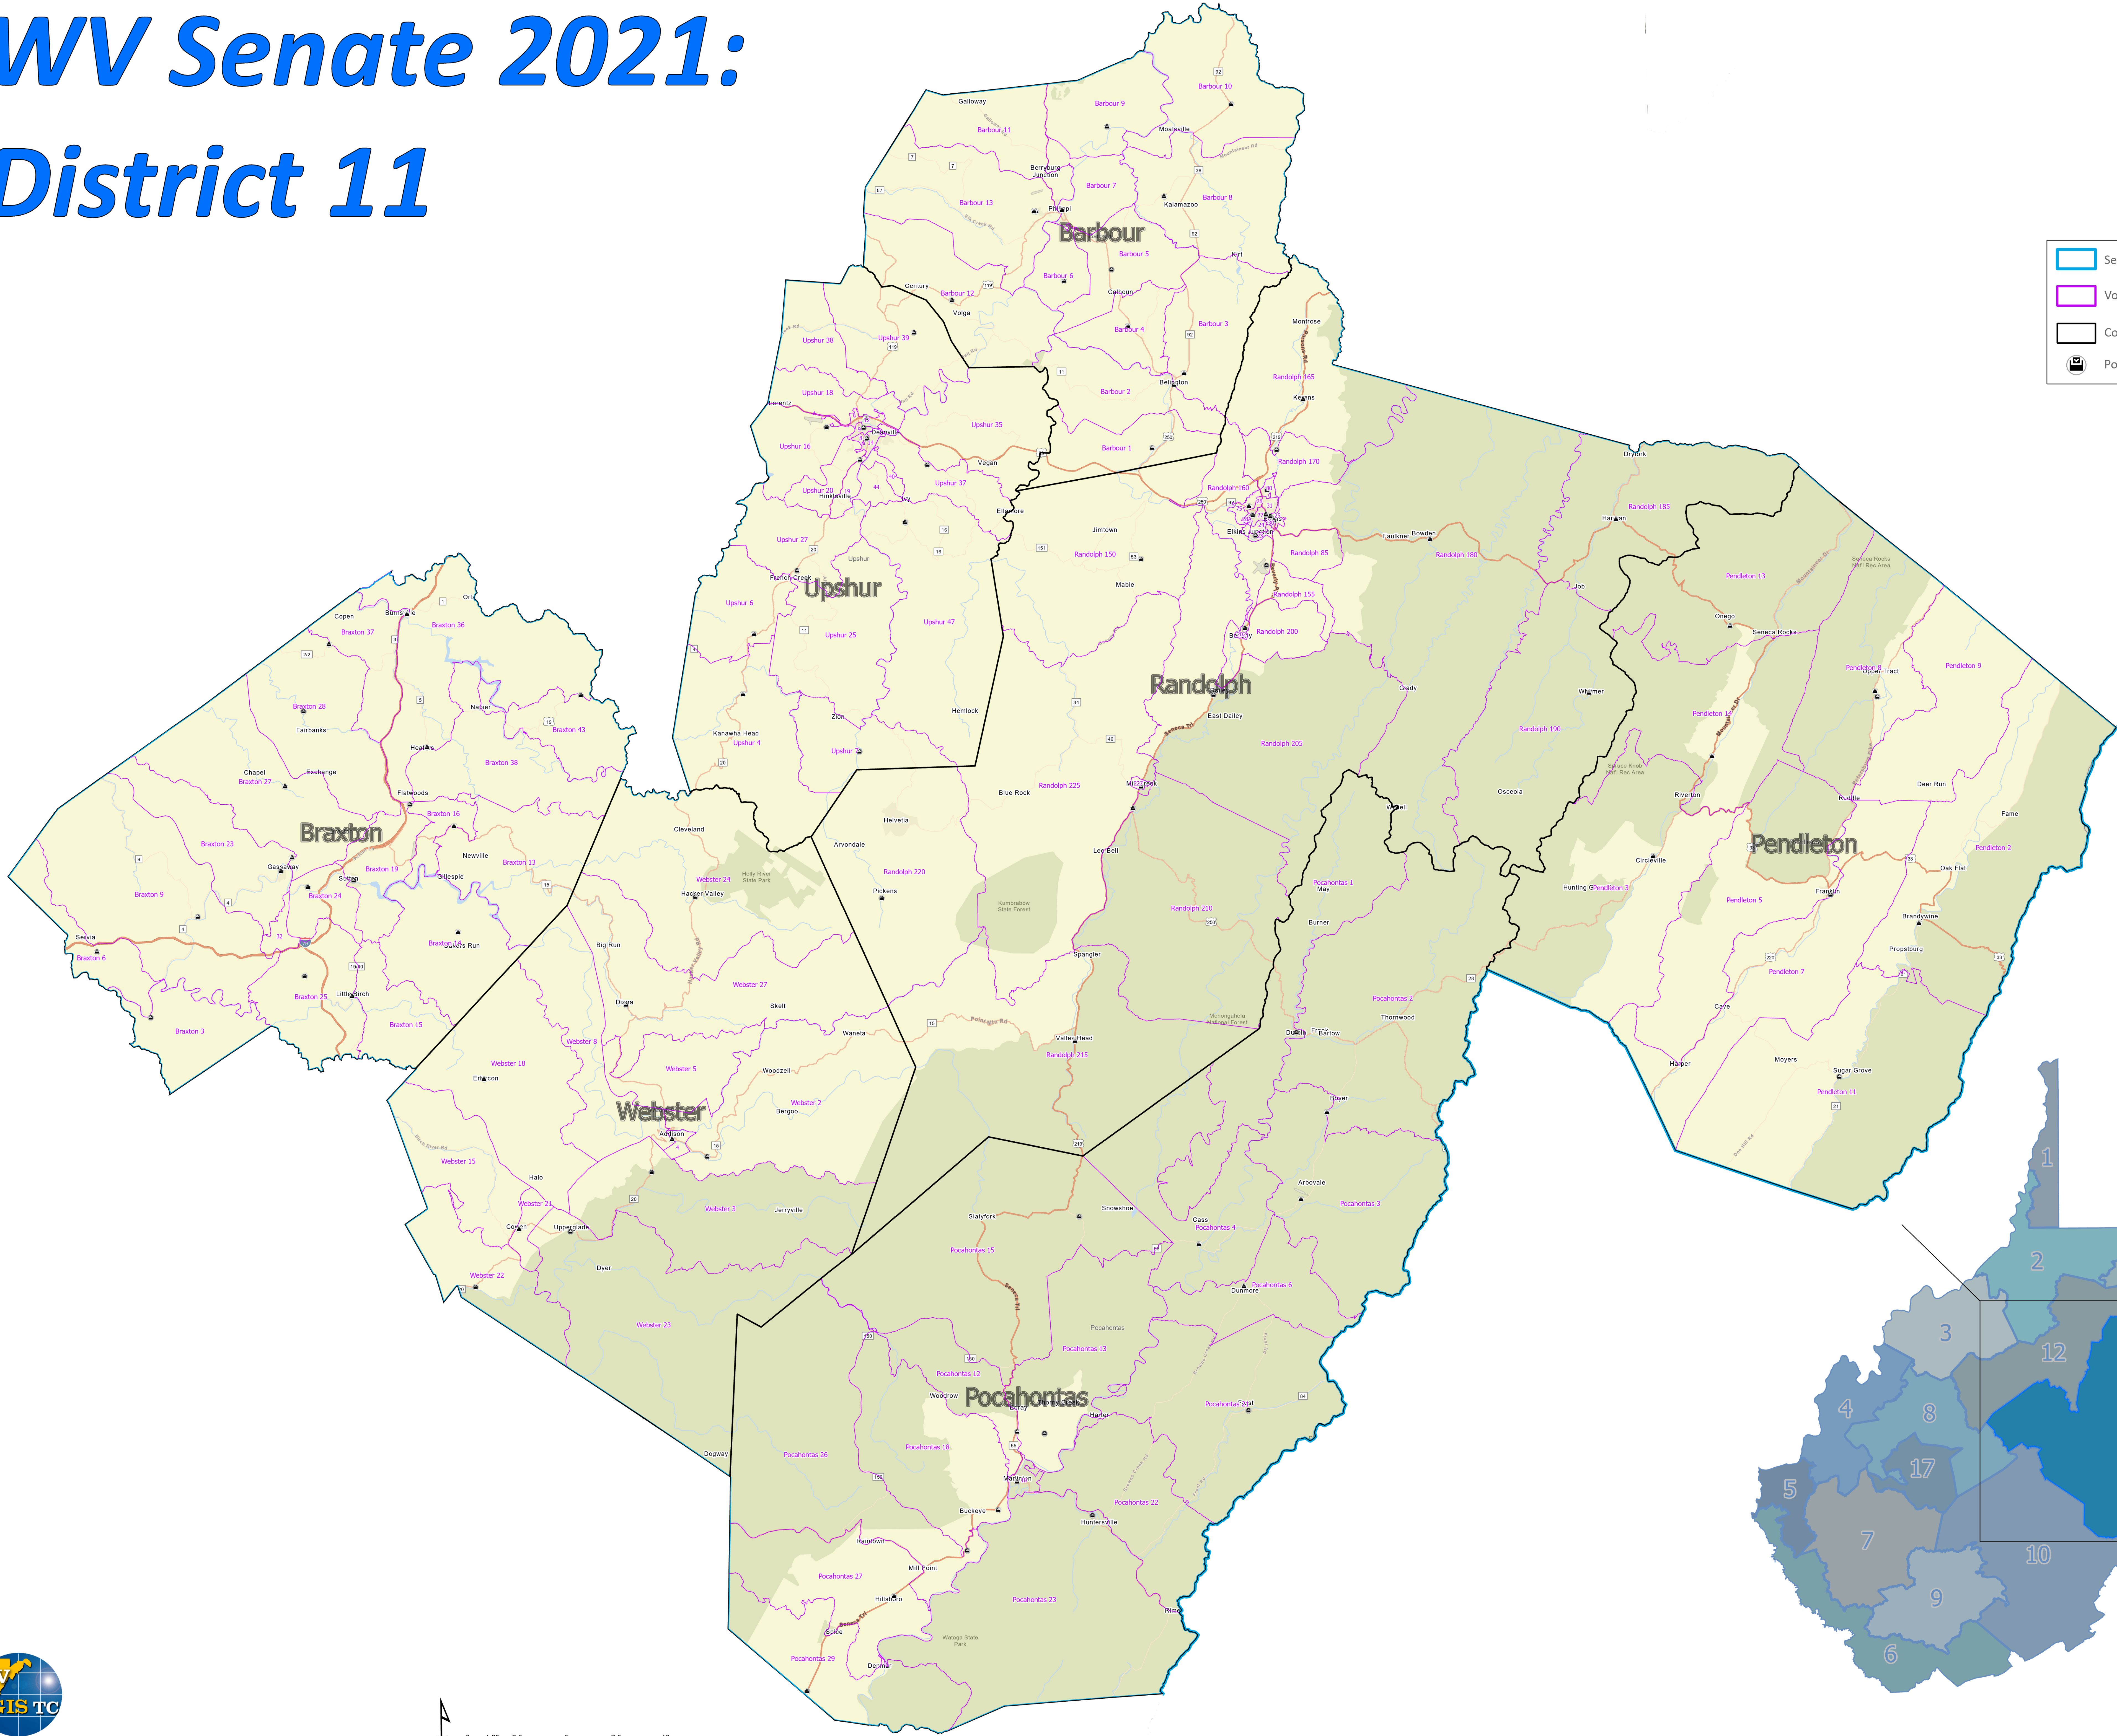

WV Senate 2021: District 11

- Senate District
- Voting Precinct
- County
- Polling Location

Extent of Senate District