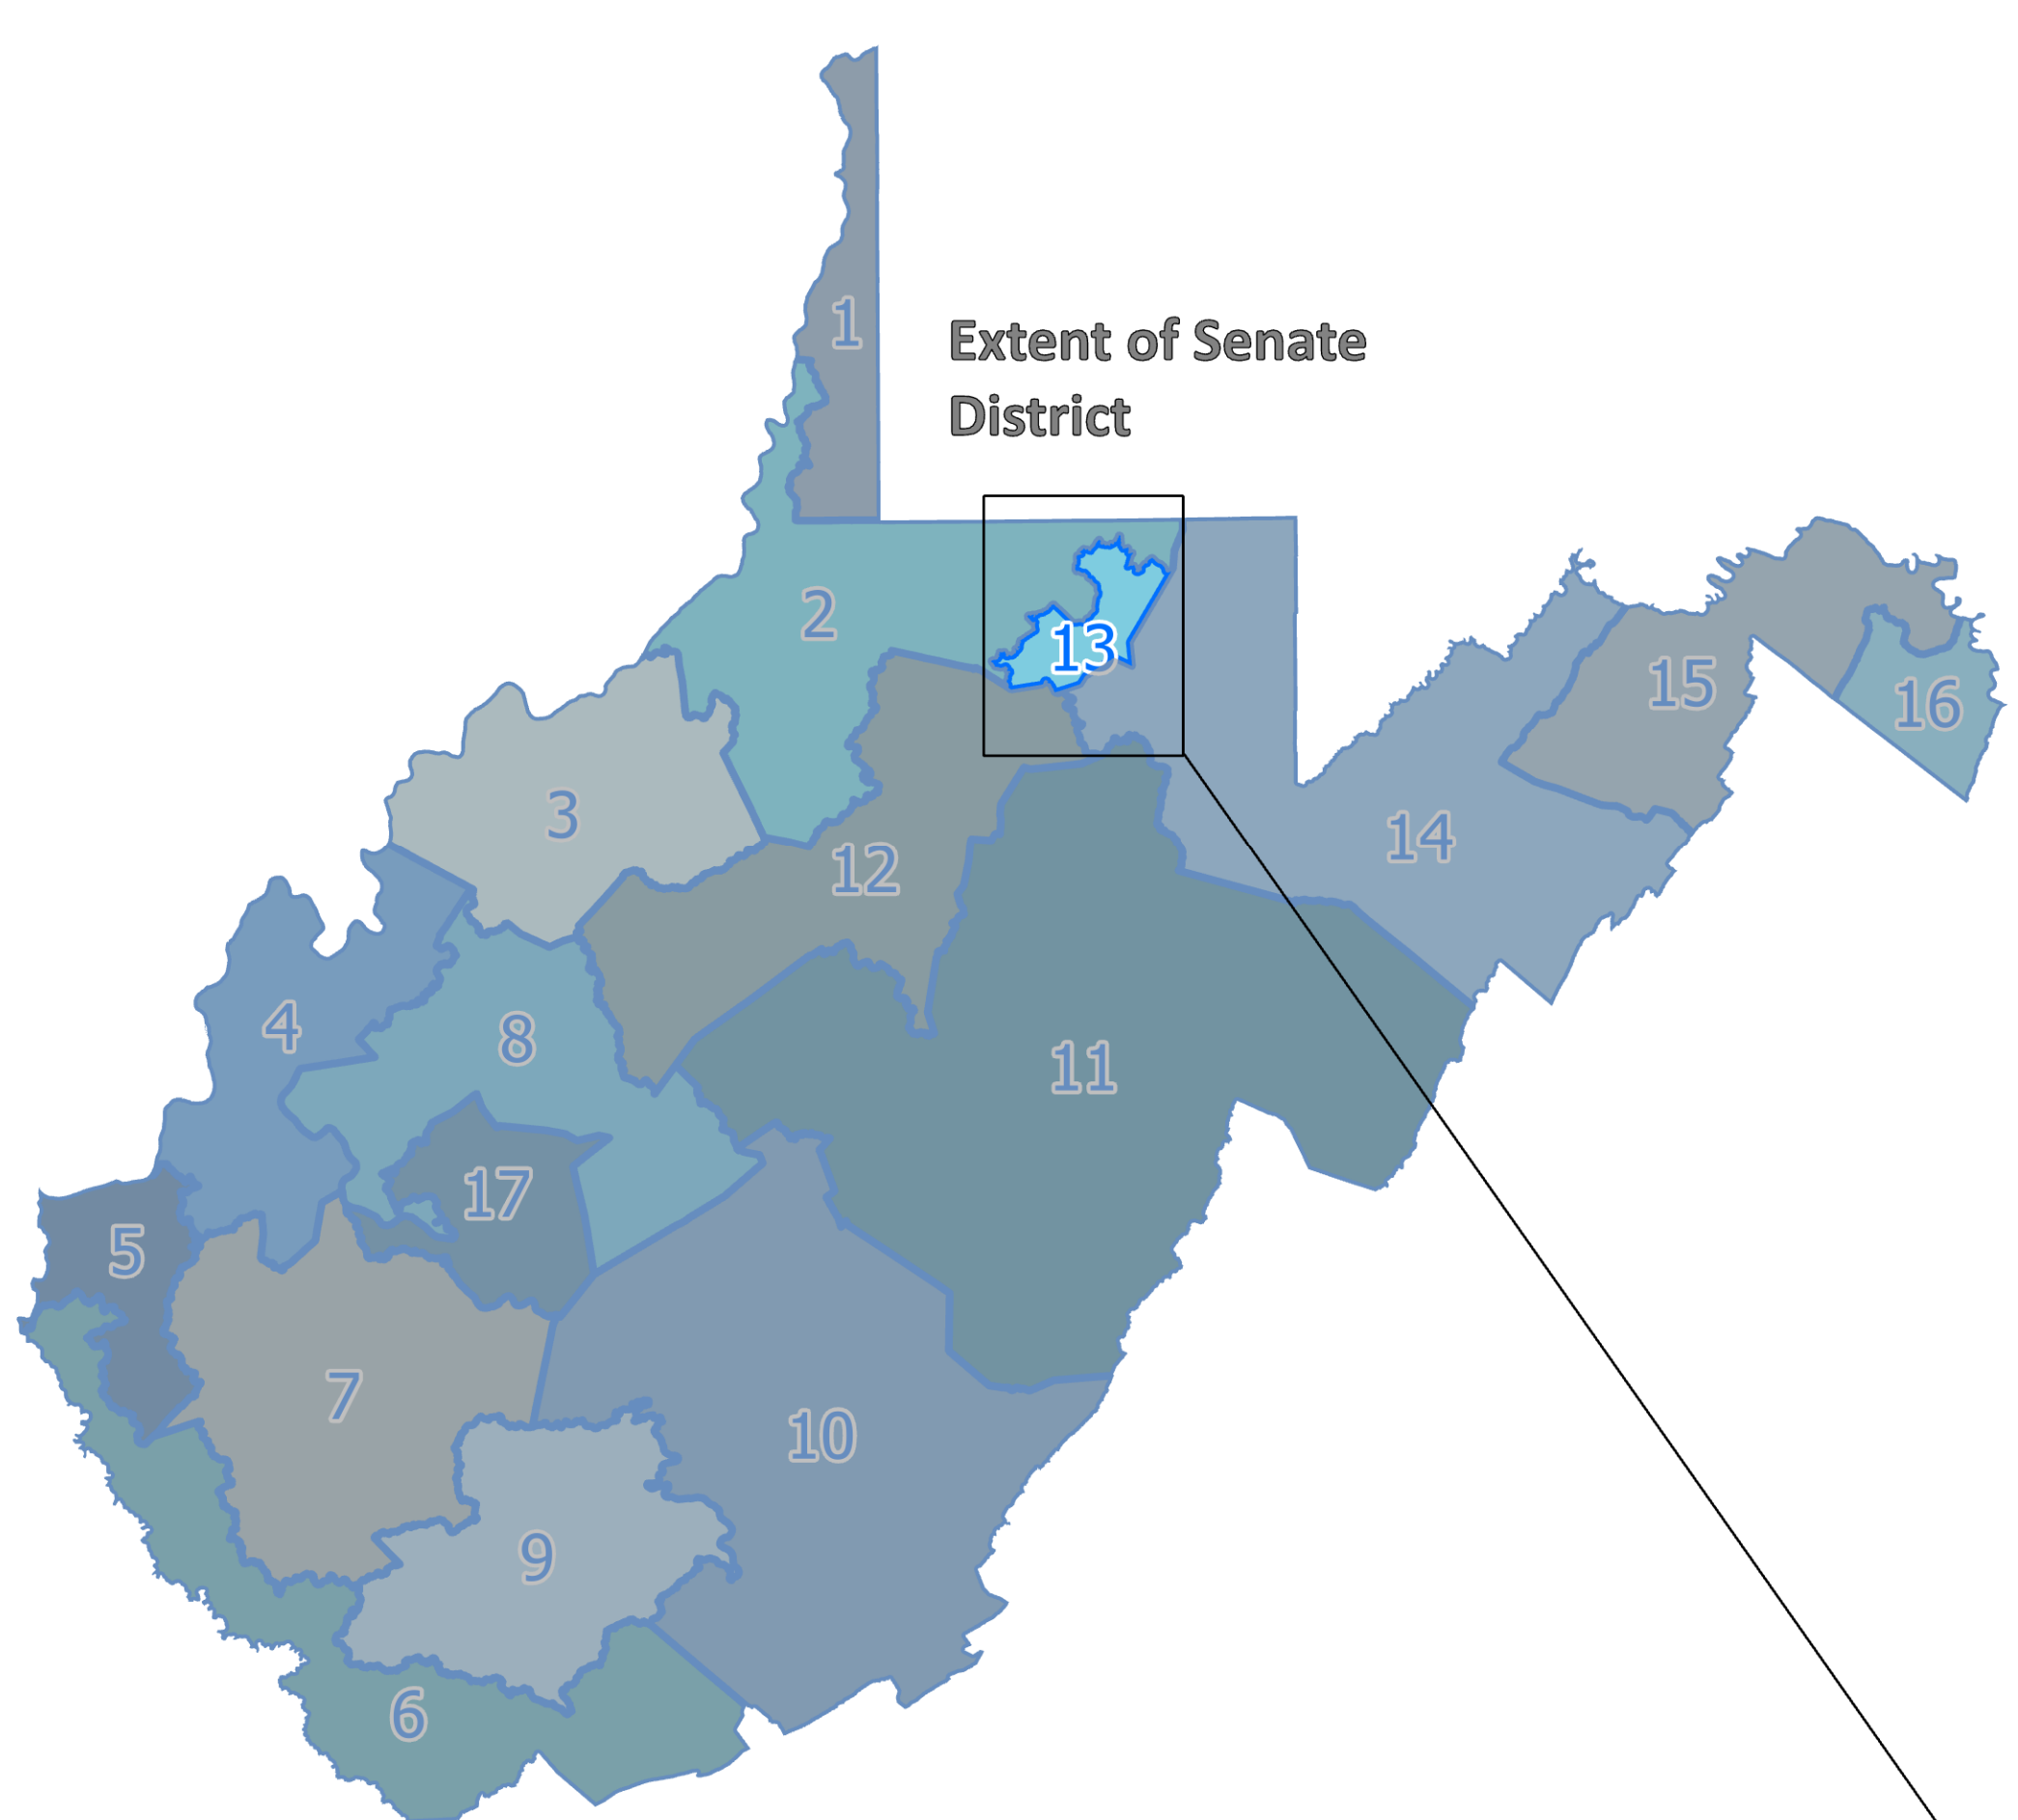

WV Senate 2021: District 13

- Senate District
- Voting Precinct
- County