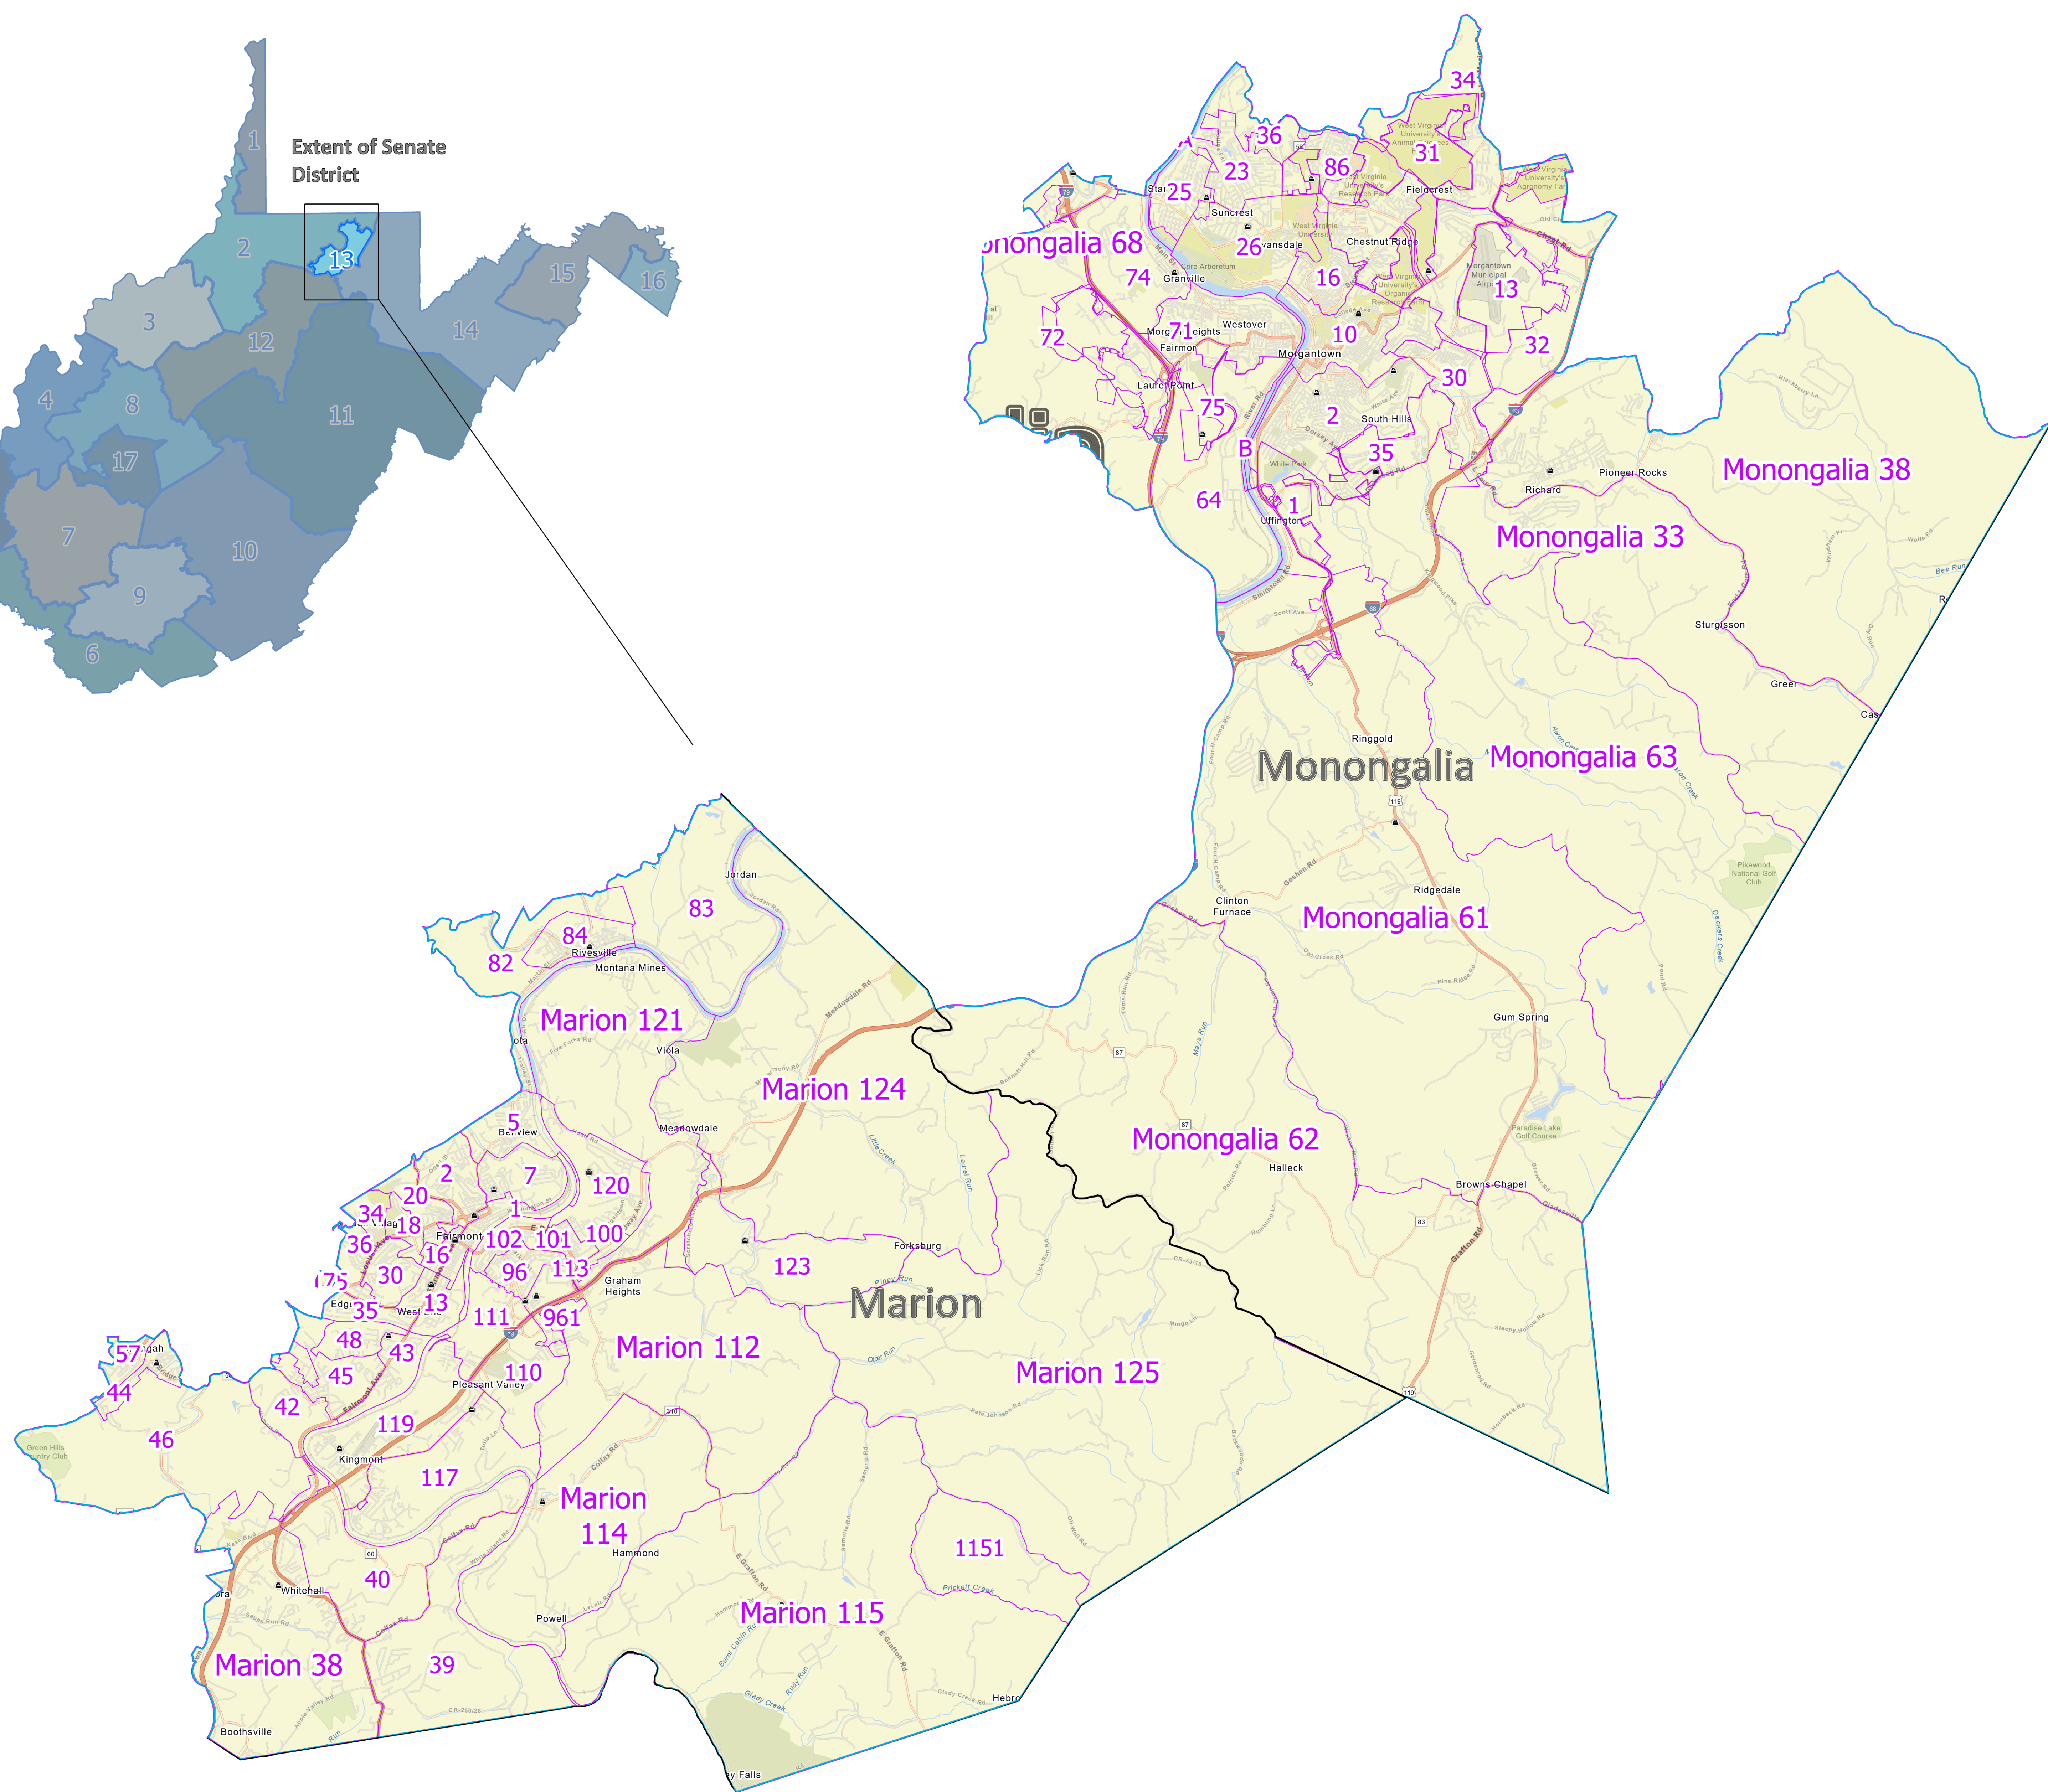

WV Senate 2021: District 13

- Senate District
- Voting Precinct
- County