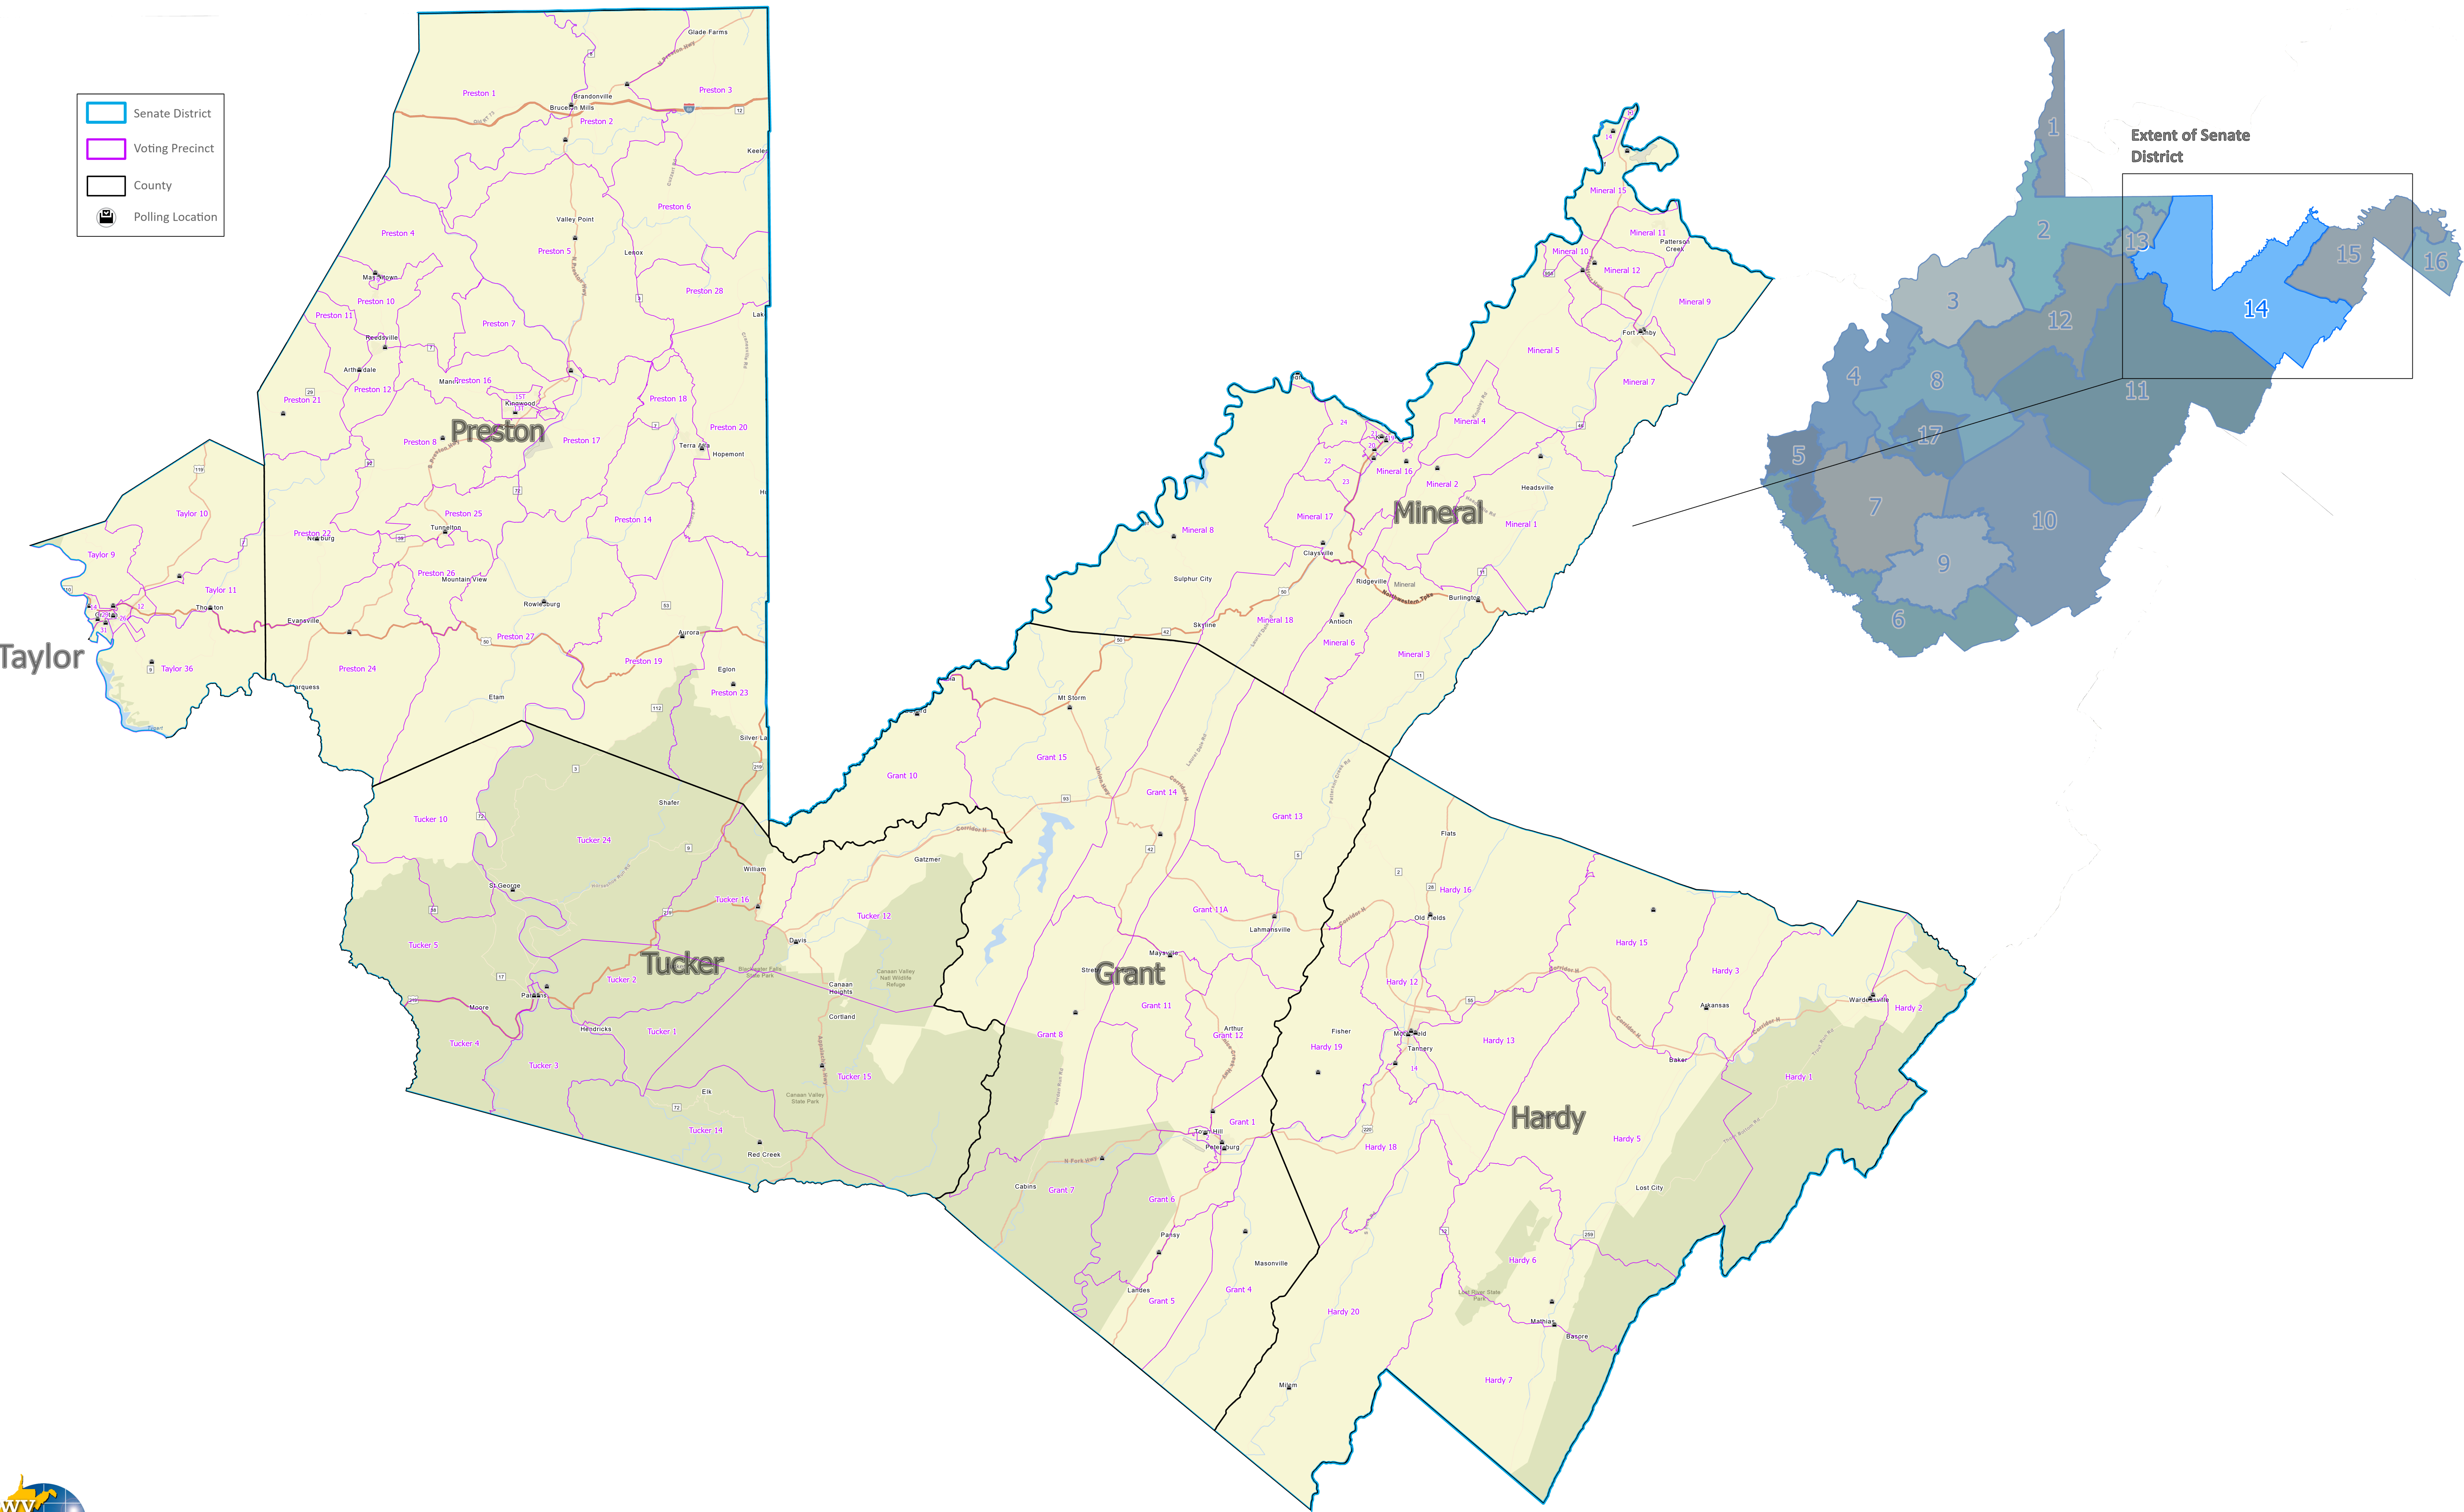

WV Senate 2021: District 14

- Senate District
- Voting Precinct
- County
- Polling Location

Extent of Senate District

Credits: WVGISTC
Map Date: 10/2022