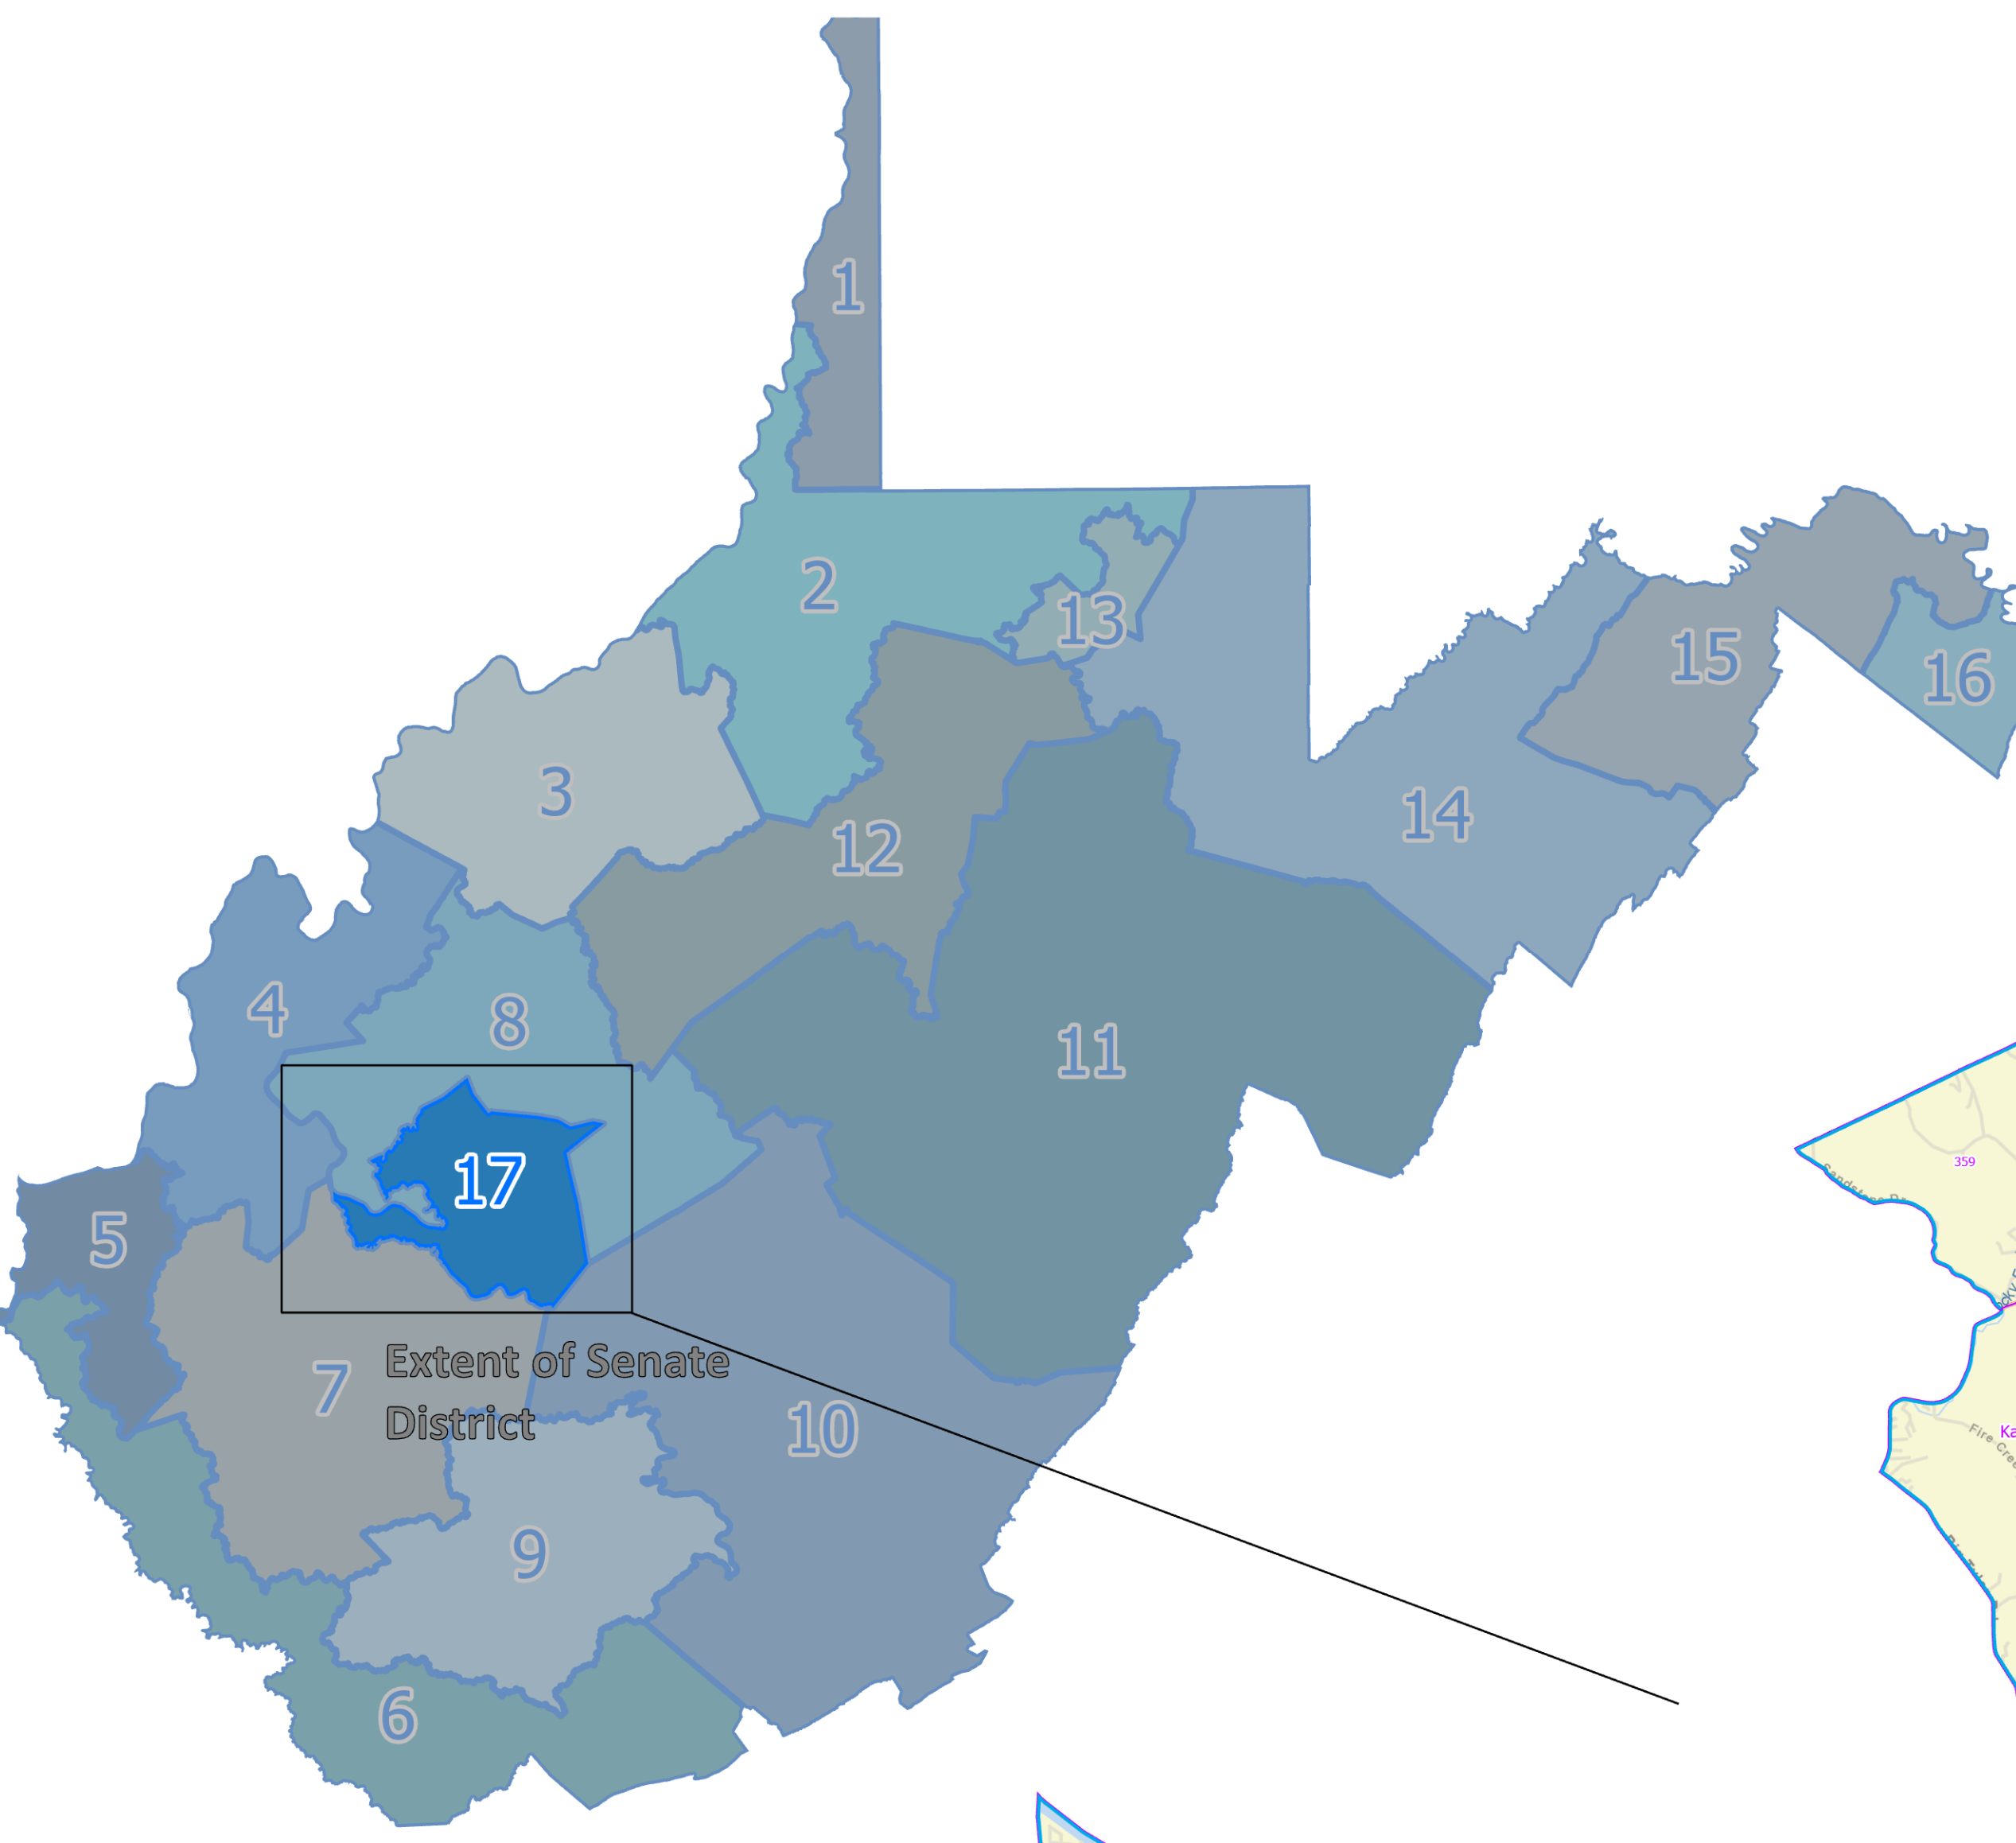

WV Senate 2021: District 17

- Senate District
- Voting Precinct
- County
- Polling Location