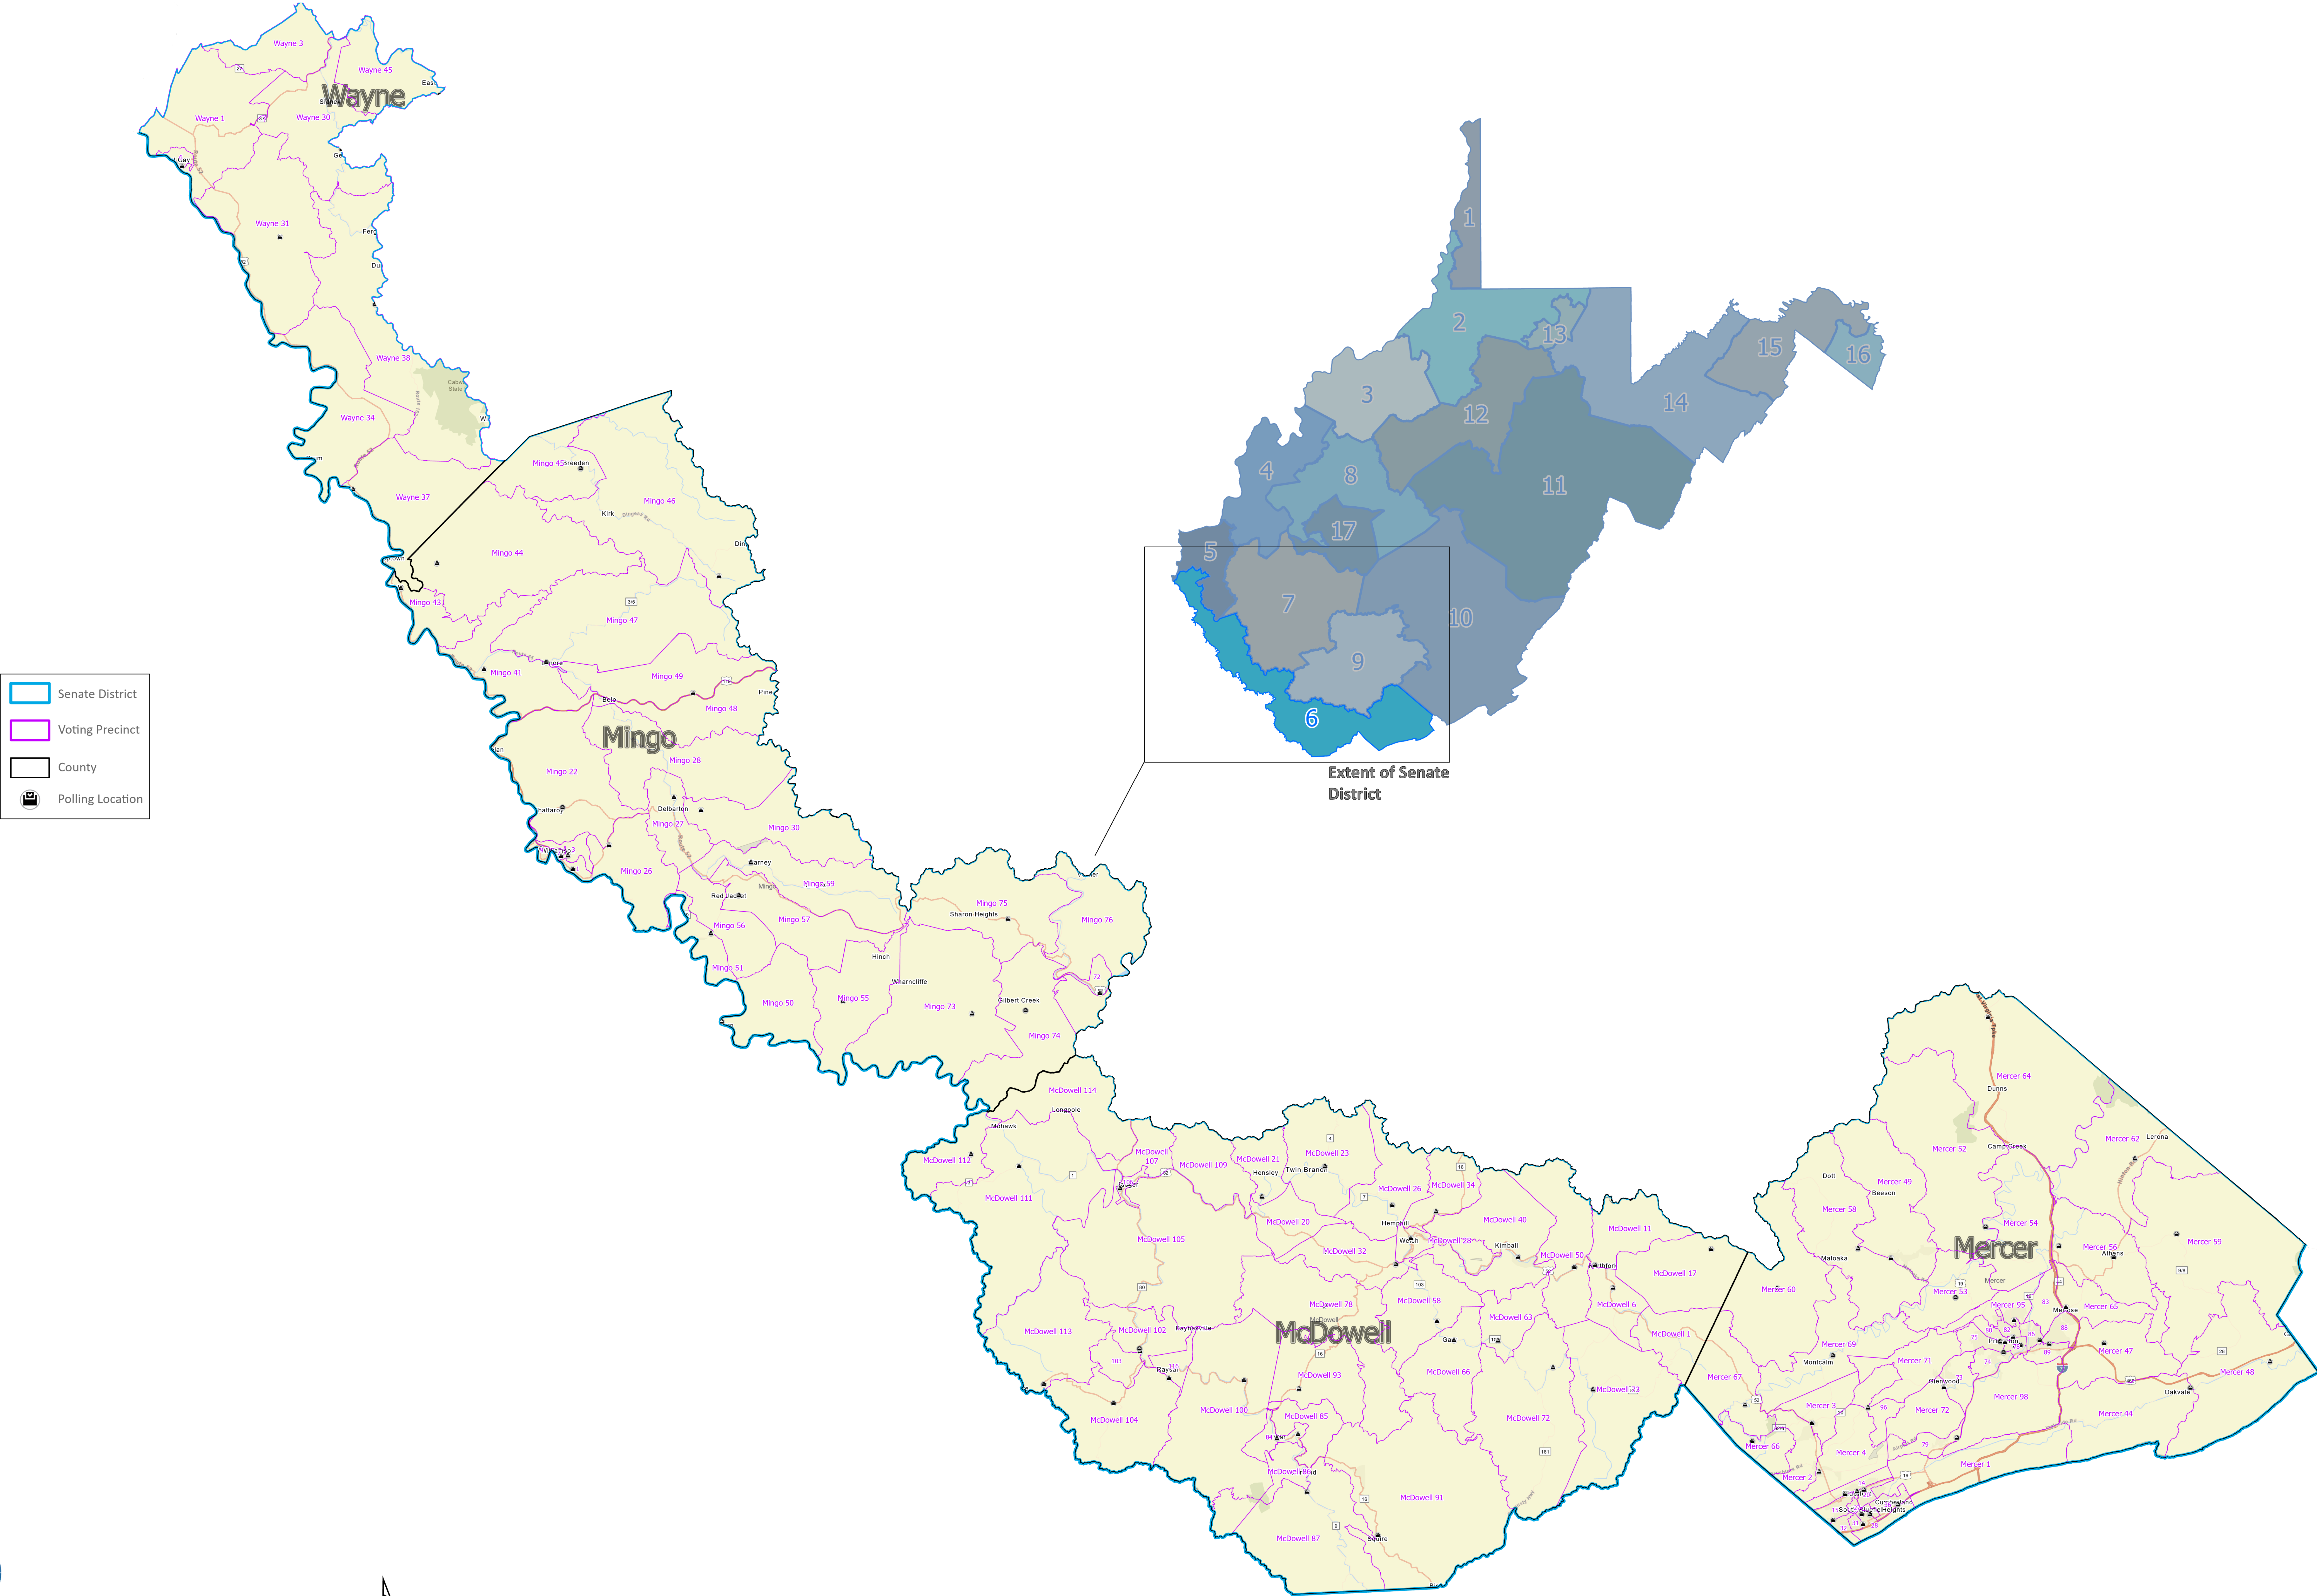

WV Senate 2021: District 6

- Senate District
- Voting Precinct
- County
- Polling Location

Extent of Senate District