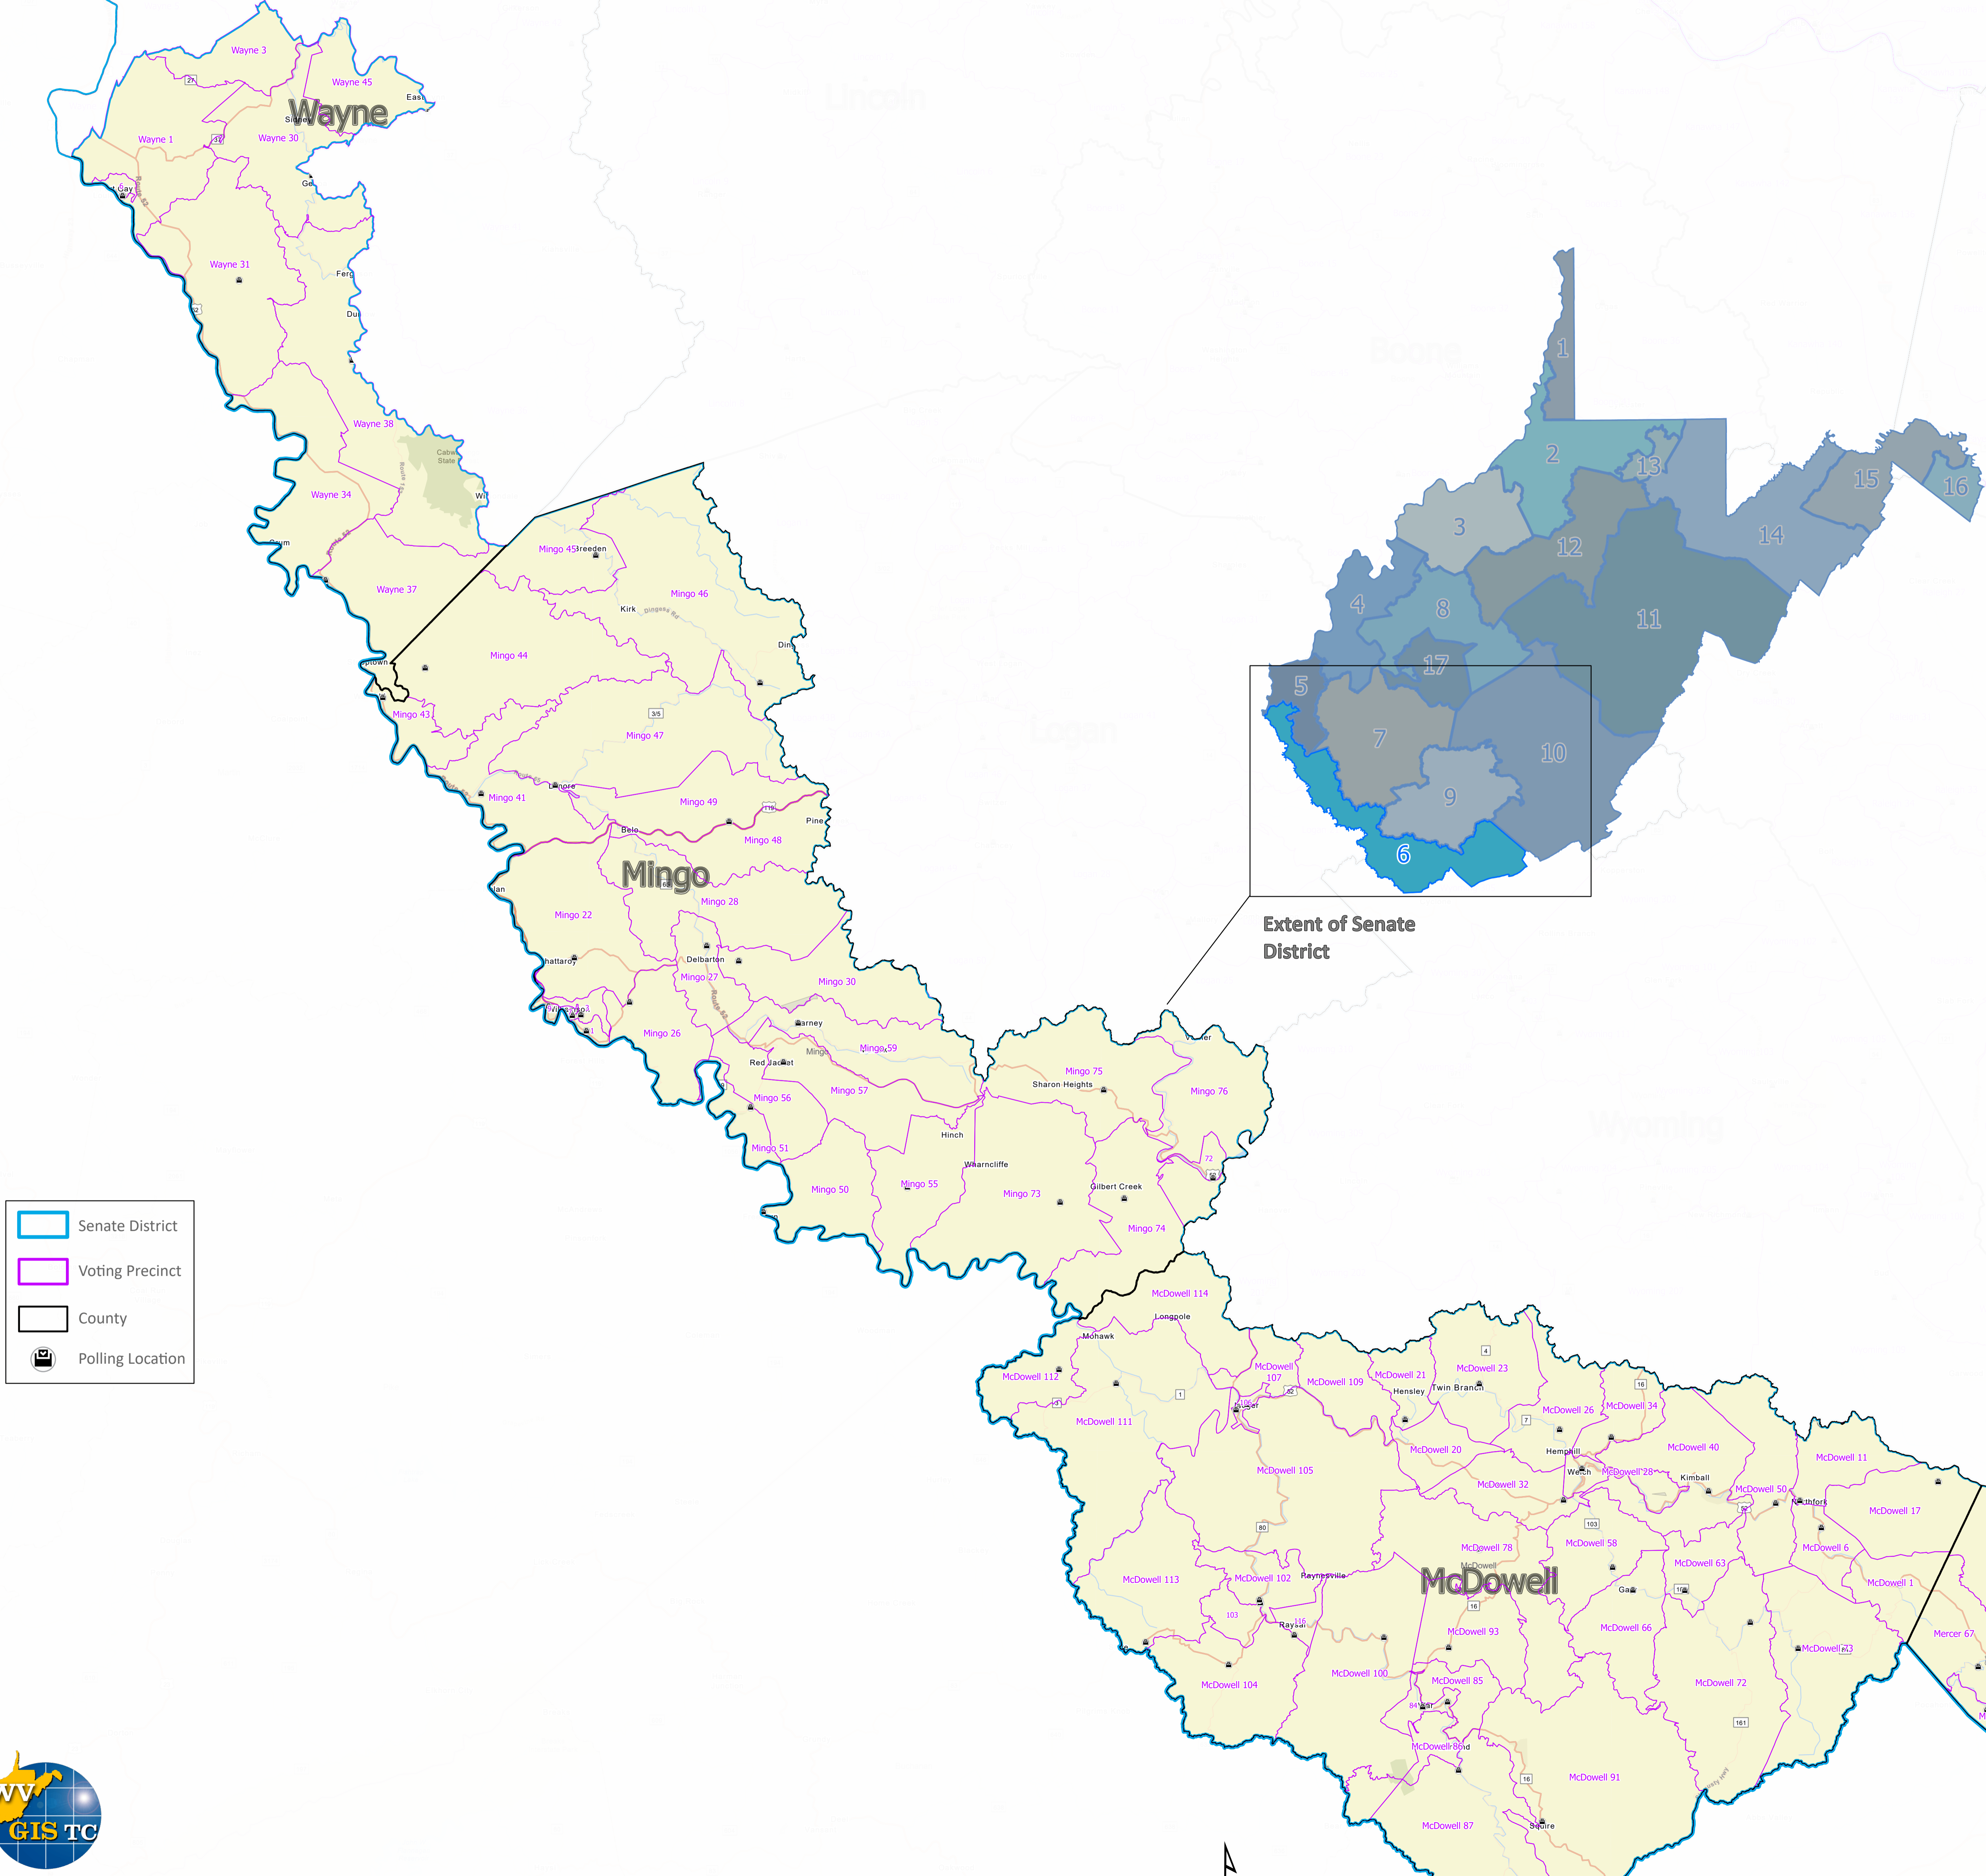

WV Senate 2021: District 6

Precincts and Polling Locations

County	Precinct	Polling Location Name	Polling Location Street	City	Zip Code	County	Precinct	Polling Location Name	Polling Location Street	City	Zip Code	POLL_CITY	POLL_TYP
Wayne	1	WILKINSON TOWER	EAST 4TH AVE	WILLIAMSON	25661	Wayne	1	WILKINSON TOWER	EAST 4TH AVE	WILLIAMSON	25661	Wayne	1
Wayne	2	FIELD HOUSE	W 3RD AVE	WILLIAMSON	25661	Wayne	2	FIELD HOUSE	W 3RD AVE	WILLIAMSON	25661	Wayne	2
Wayne	3	CRIP FIRE DEPT	CRIP RD	CRIP	25666	Wayne	3	CRIP FIRE DEPT	CRIP RD	CRIP	25666	Wayne	3
Wayne	4	CRIP FIRE H - B CAFE	CRIP RD	CRIP	25666	Wayne	4	CRIP FIRE H - B CAFE	CRIP RD	CRIP	25666	Wayne	4
Wayne	5	THOMPSON CENTER	HILL CREEK RD	POST EAST	25674	Wayne	5	THOMPSON CENTER	HILL CREEK RD	POST EAST	25674	Wayne	5
Wayne	6	WILLIAMSON TOWER	EAST 4TH AVE	WILLIAMSON	25661	Wayne	6	WILLIAMSON TOWER	EAST 4TH AVE	WILLIAMSON	25661	Wayne	6
Wayne	7	WILLIAMSON FIRE DEPT	EAST 4TH AVE	WILLIAMSON	25661	Wayne	7	WILLIAMSON FIRE DEPT	EAST 4TH AVE	WILLIAMSON	25661	Wayne	7
Wayne	8	CRIP FIRE DEPT	CRIP RD	CRIP	25666	Wayne	8	CRIP FIRE DEPT	CRIP RD	CRIP	25666	Wayne	8
Wayne	9	CRIP FIRE H - B CAFE	CRIP RD	CRIP	25666	Wayne	9	CRIP FIRE H - B CAFE	CRIP RD	CRIP	25666	Wayne	9
Wayne	10	THOMPSON CENTER	HILL CREEK RD	POST EAST	25674	Wayne	10	THOMPSON CENTER	HILL CREEK RD	POST EAST	25674	Wayne	10
Wayne	11	WILLIAMSON TOWER	EAST 4TH AVE	WILLIAMSON	25661	Wayne	11	WILLIAMSON TOWER	EAST 4TH AVE	WILLIAMSON	25661	Wayne	11
Wayne	12	WILLIAMSON FIRE DEPT	EAST 4TH AVE	WILLIAMSON	25661	Wayne	12	WILLIAMSON FIRE DEPT	EAST 4TH AVE	WILLIAMSON	25661	Wayne	12
Wayne	13	CRIP FIRE DEPT	CRIP RD	CRIP	25666	Wayne	13	CRIP FIRE DEPT	CRIP RD	CRIP	25666	Wayne	13
Wayne	14	CRIP FIRE H - B CAFE	CRIP RD	CRIP	25666	Wayne	14	CRIP FIRE H - B CAFE	CRIP RD	CRIP	25666	Wayne	14
Wayne	15	THOMPSON CENTER	HILL CREEK RD	POST EAST	25674	Wayne	15	THOMPSON CENTER	HILL CREEK RD	POST EAST	25674	Wayne	15
Wayne	16	WILLIAMSON TOWER	EAST 4TH AVE	WILLIAMSON	25661	Wayne	16	WILLIAMSON TOWER	EAST 4TH AVE	WILLIAMSON	25661	Wayne	16
Wayne	17	WILLIAMSON FIRE DEPT	EAST 4TH AVE	WILLIAMSON	25661	Wayne	17	WILLIAMSON FIRE DEPT	EAST 4TH AVE	WILLIAMSON	25661	Wayne	17

- Senate District
- Voting Precinct
- County
- Polling Location

Credits: WVGIS TC
Map Date: 10/2022