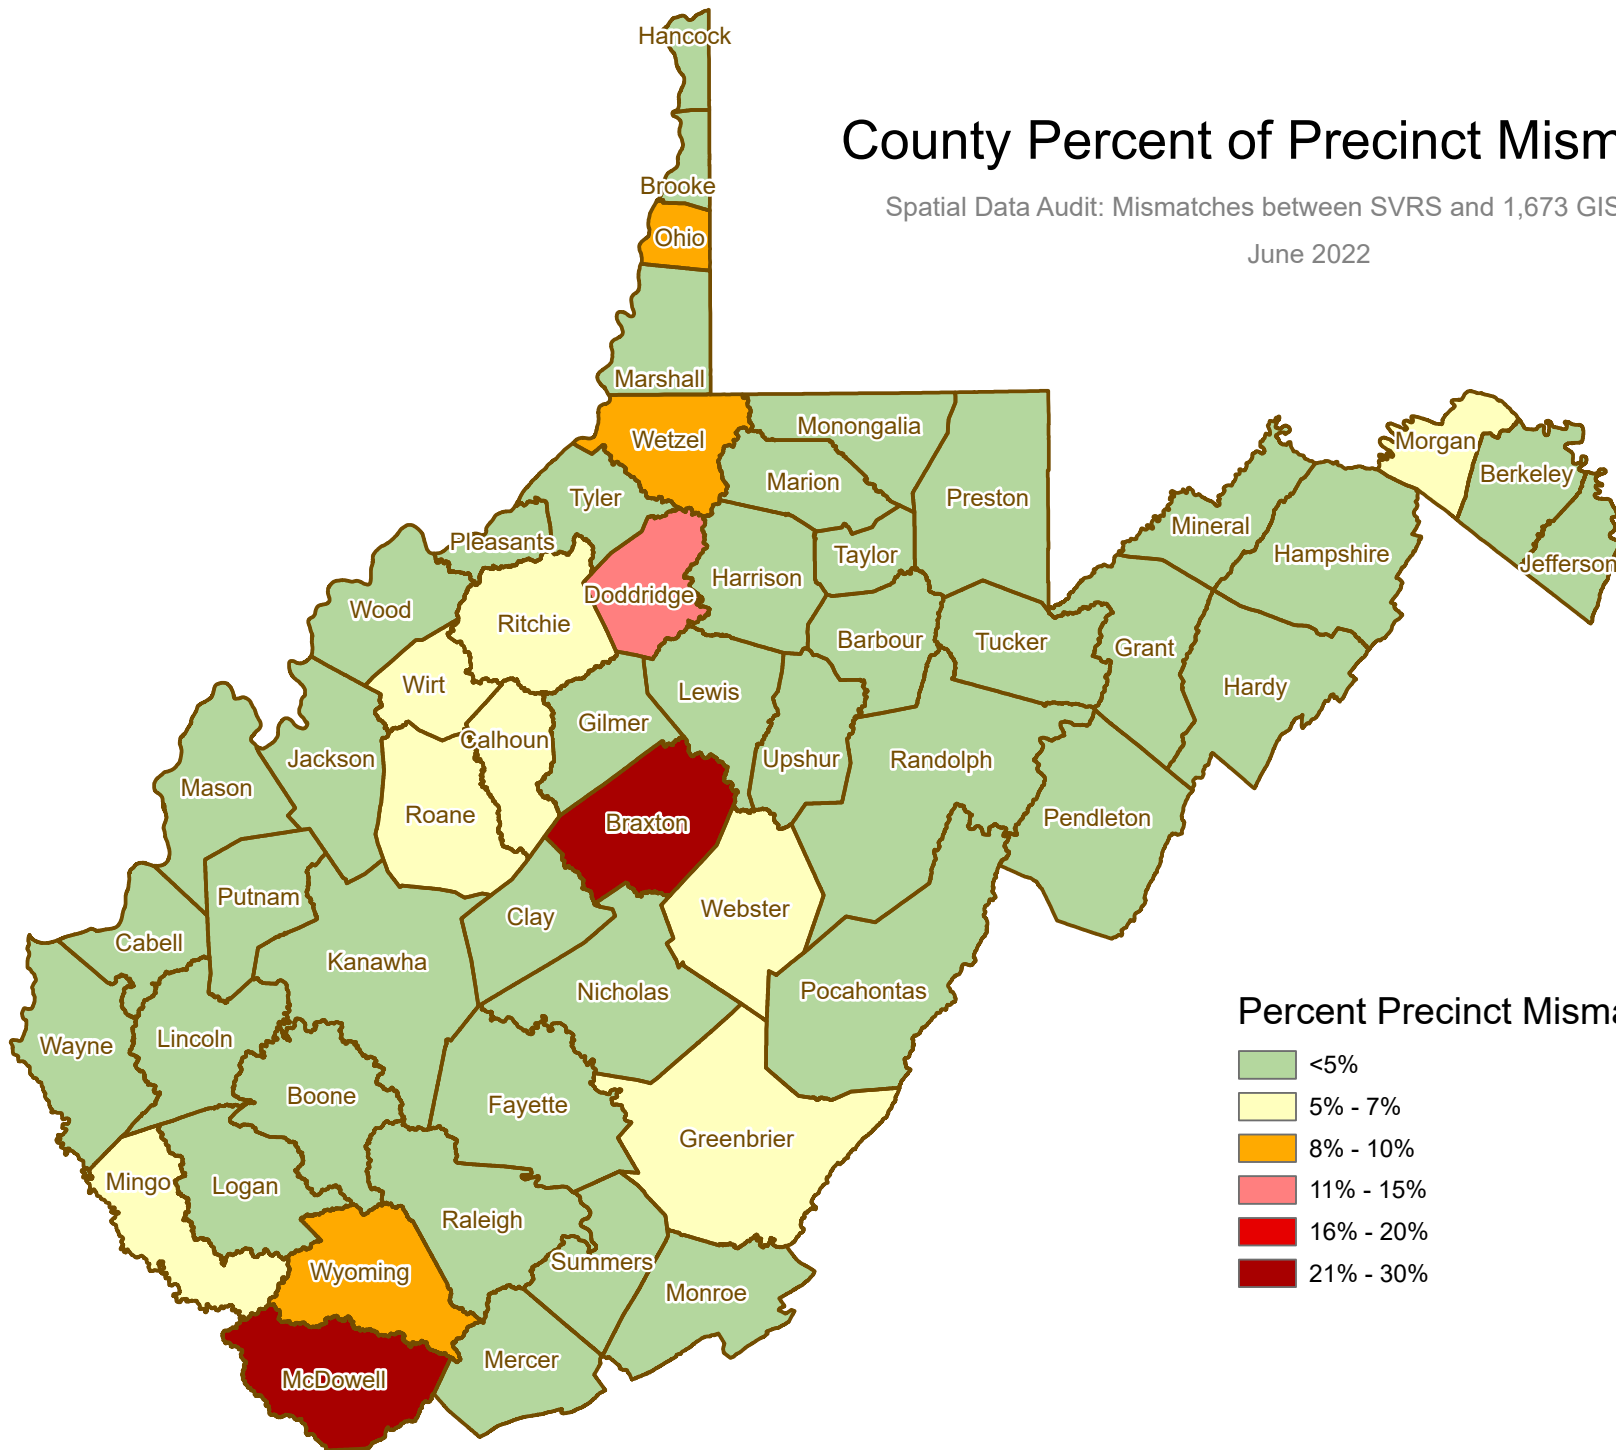

County Percent of Precinct Mismatches

Spatial Data Audit: Mismatches between SVRS and 1,673 GIS Precincts

June 2022

Percent Precinct Mismatches