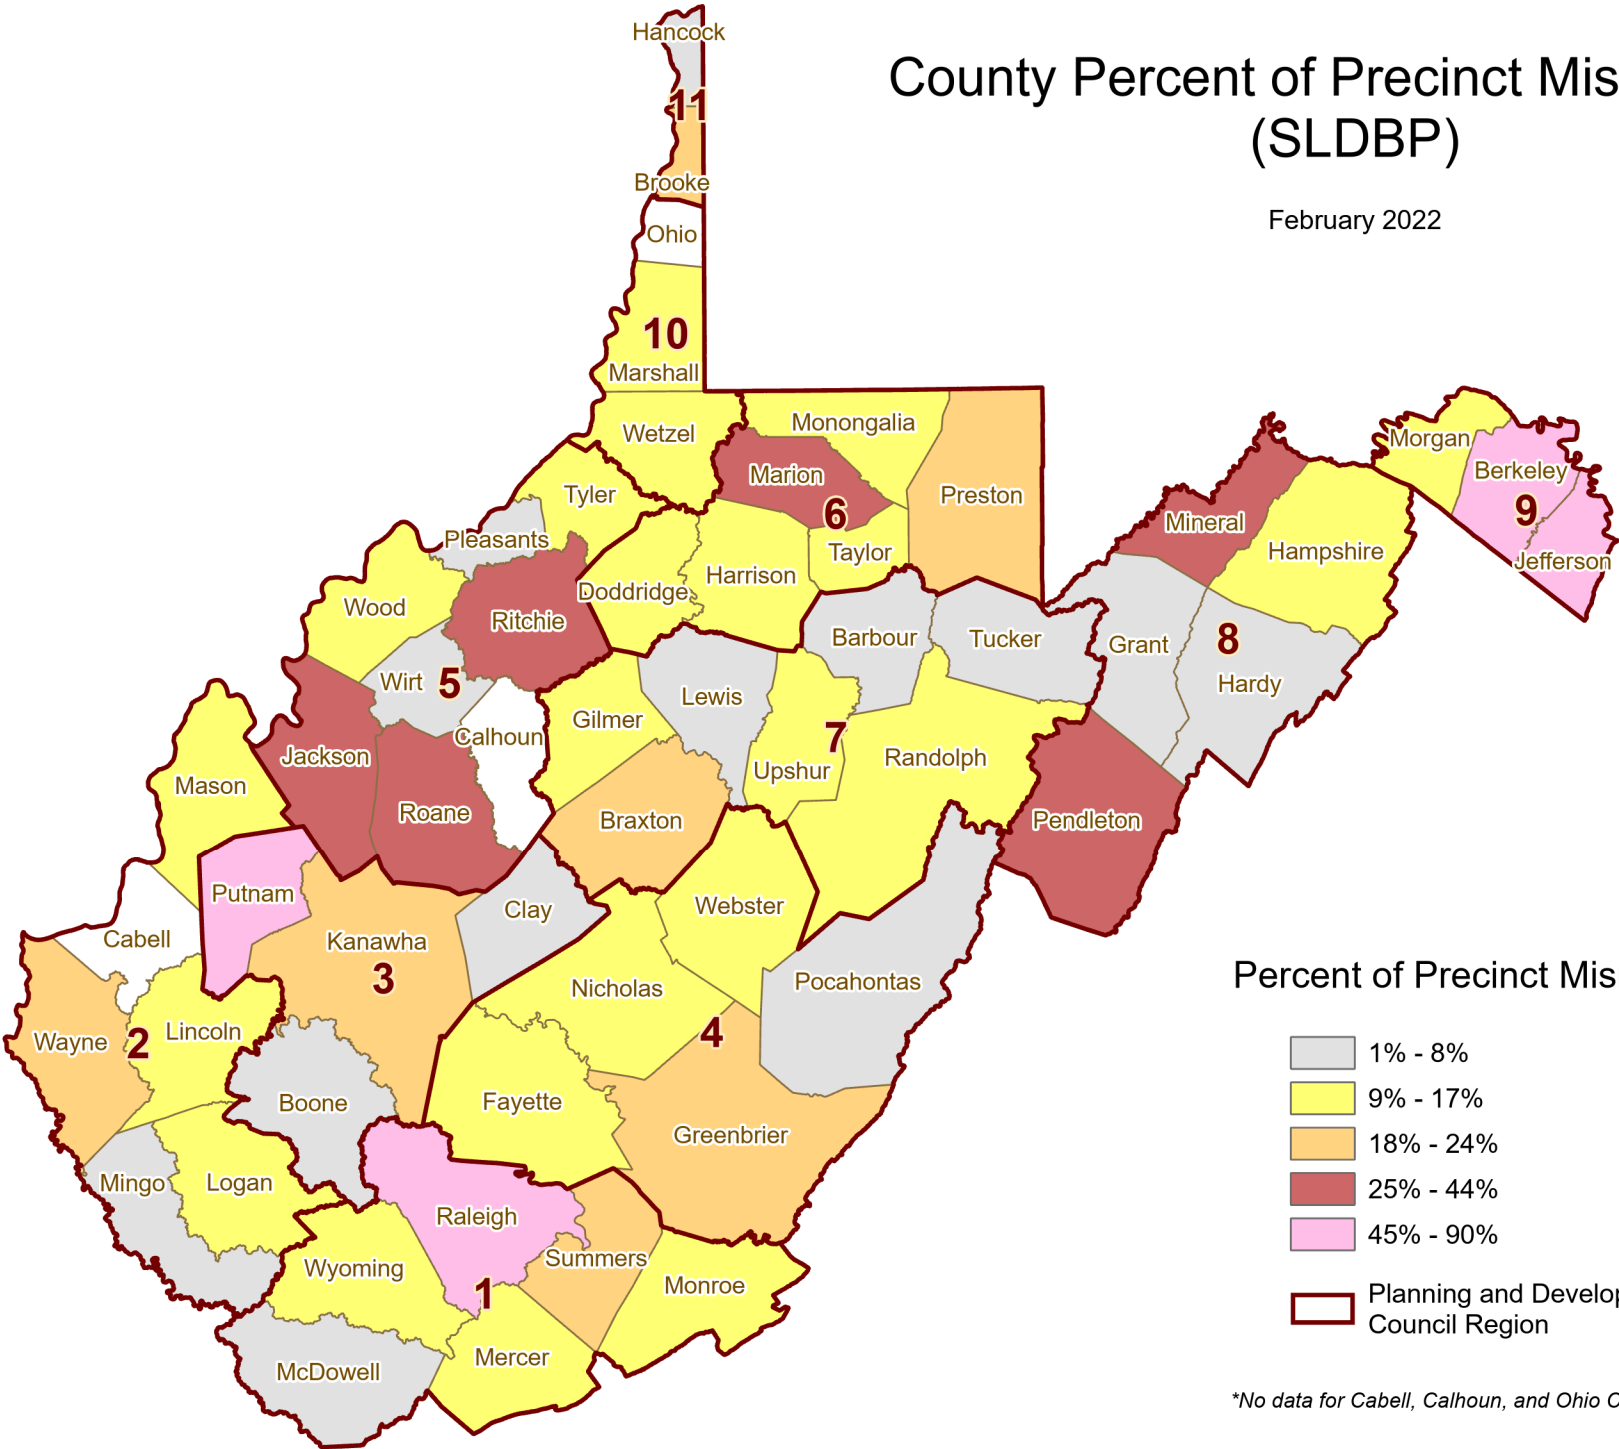

County Percent of Precinct Mismatches (SLDBP)

February 2022

Percent of Precinct Mismatches

- 1% - 8%
- 9% - 17%
- 18% - 24%
- 25% - 44%
- 45% - 90%

Planning and Development Council Region

*No data for Cabell, Calhoun, and Ohio Counties