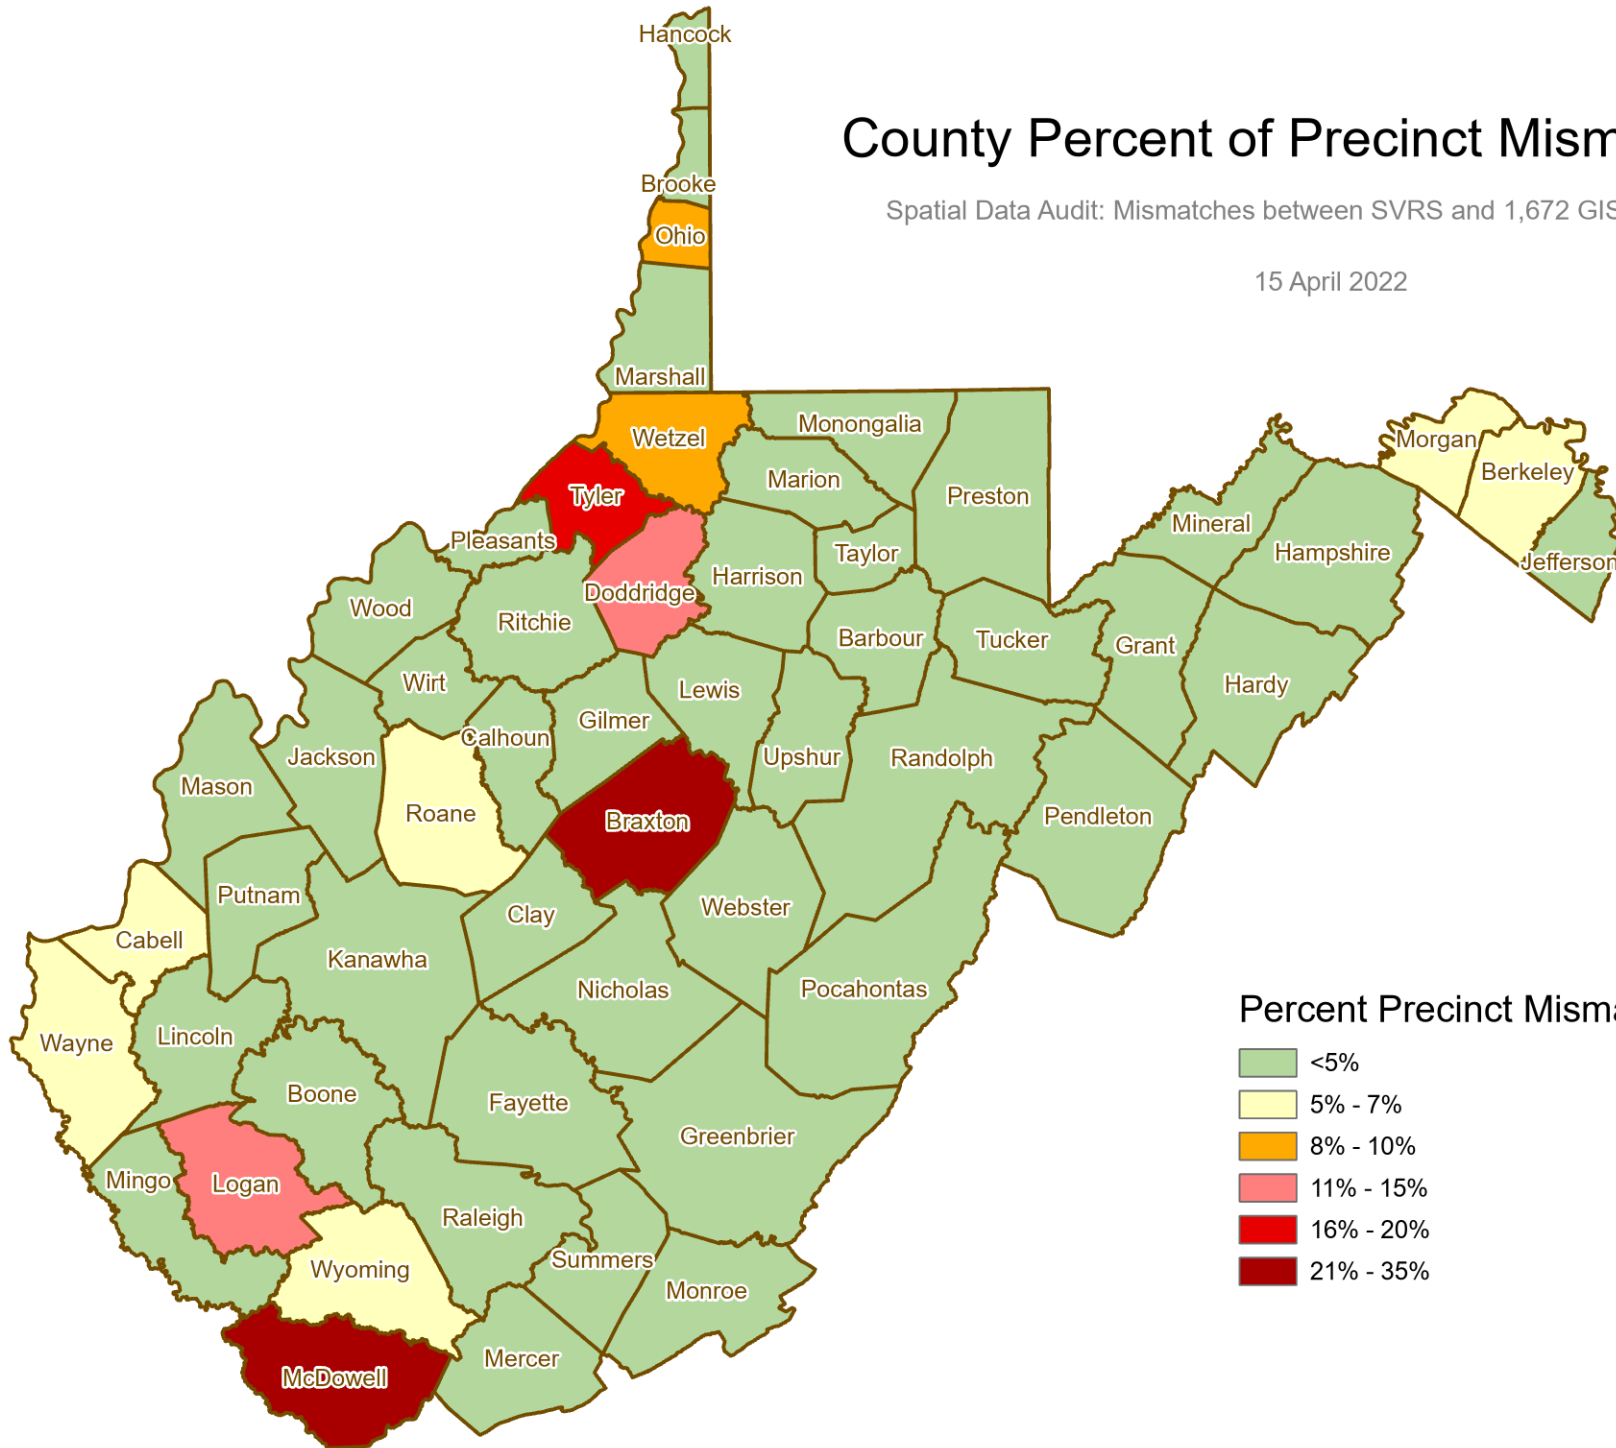

County Percent of Precinct Mismatches

Spatial Data Audit: Mismatches between SVRS and 1,672 GIS Precincts

15 April 2022

Percent Precinct Mismatches