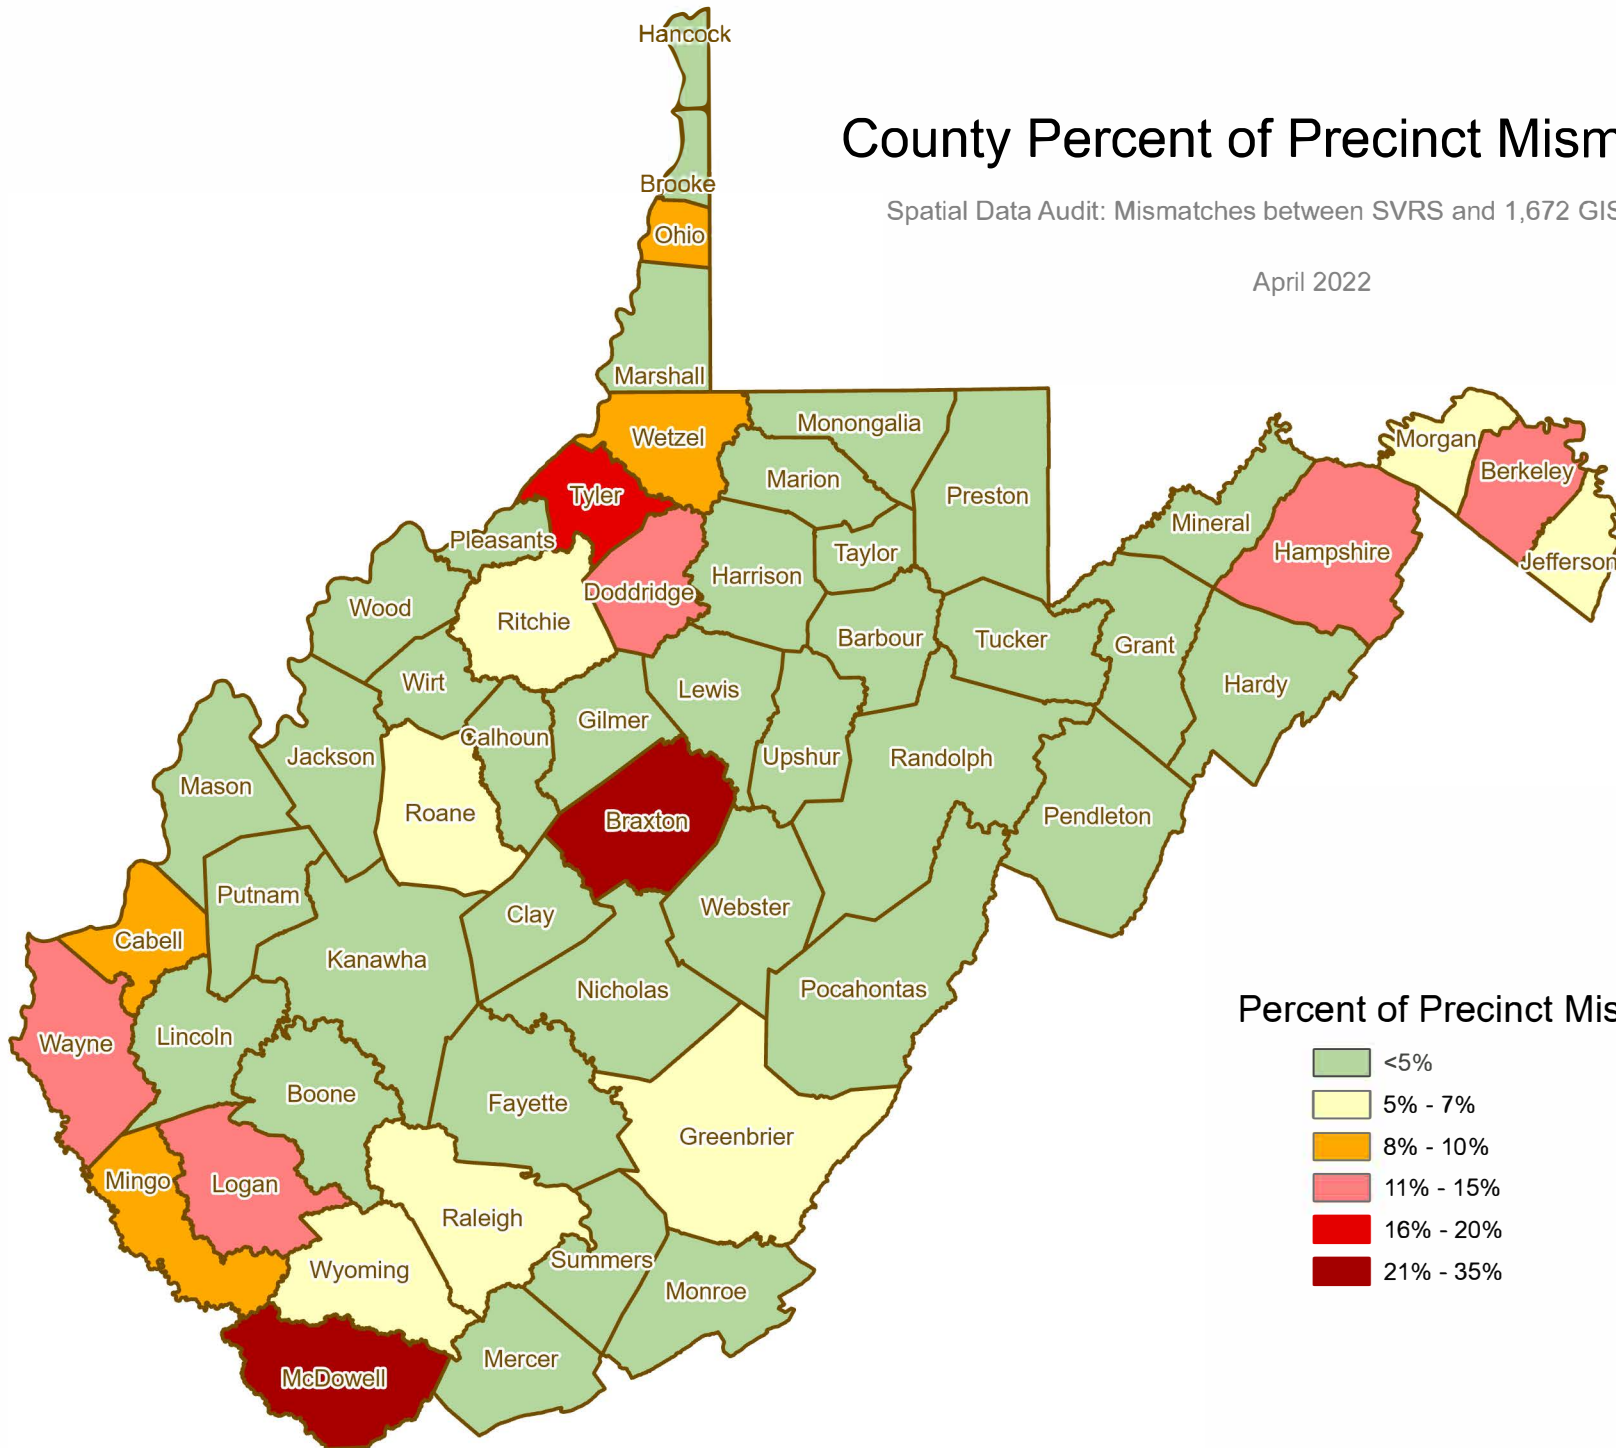

# County Percent of Precinct Mismatches

Spatial Data Audit: Mismatches between SVRS and 1,672 GIS Precincts

April 2022

## Percent of Precinct Mismatches