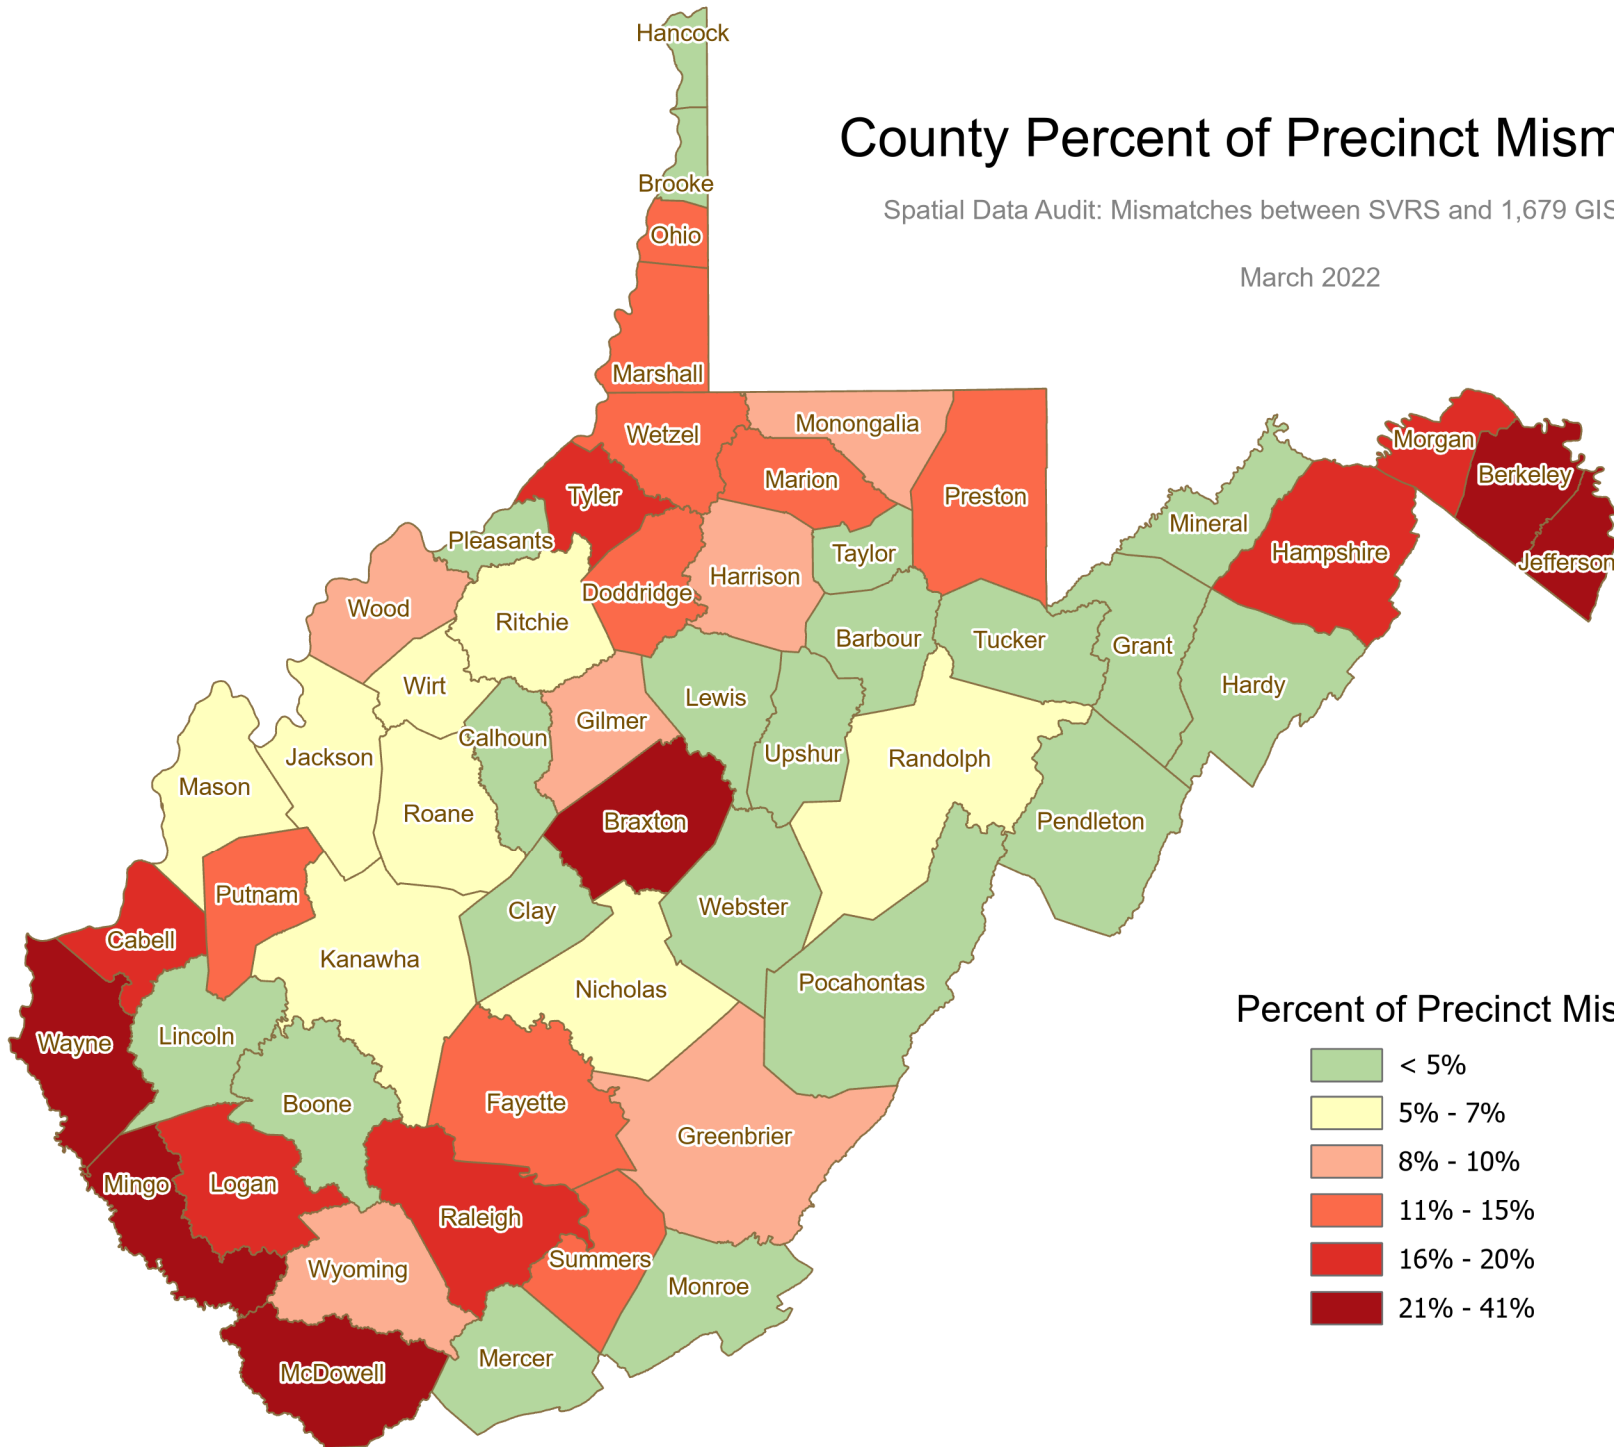

# County Percent of Precinct Mismatches

Spatial Data Audit: Mismatches between SVRS and 1,679 GIS Precincts

March 2022

## Percent of Precinct Mismatches